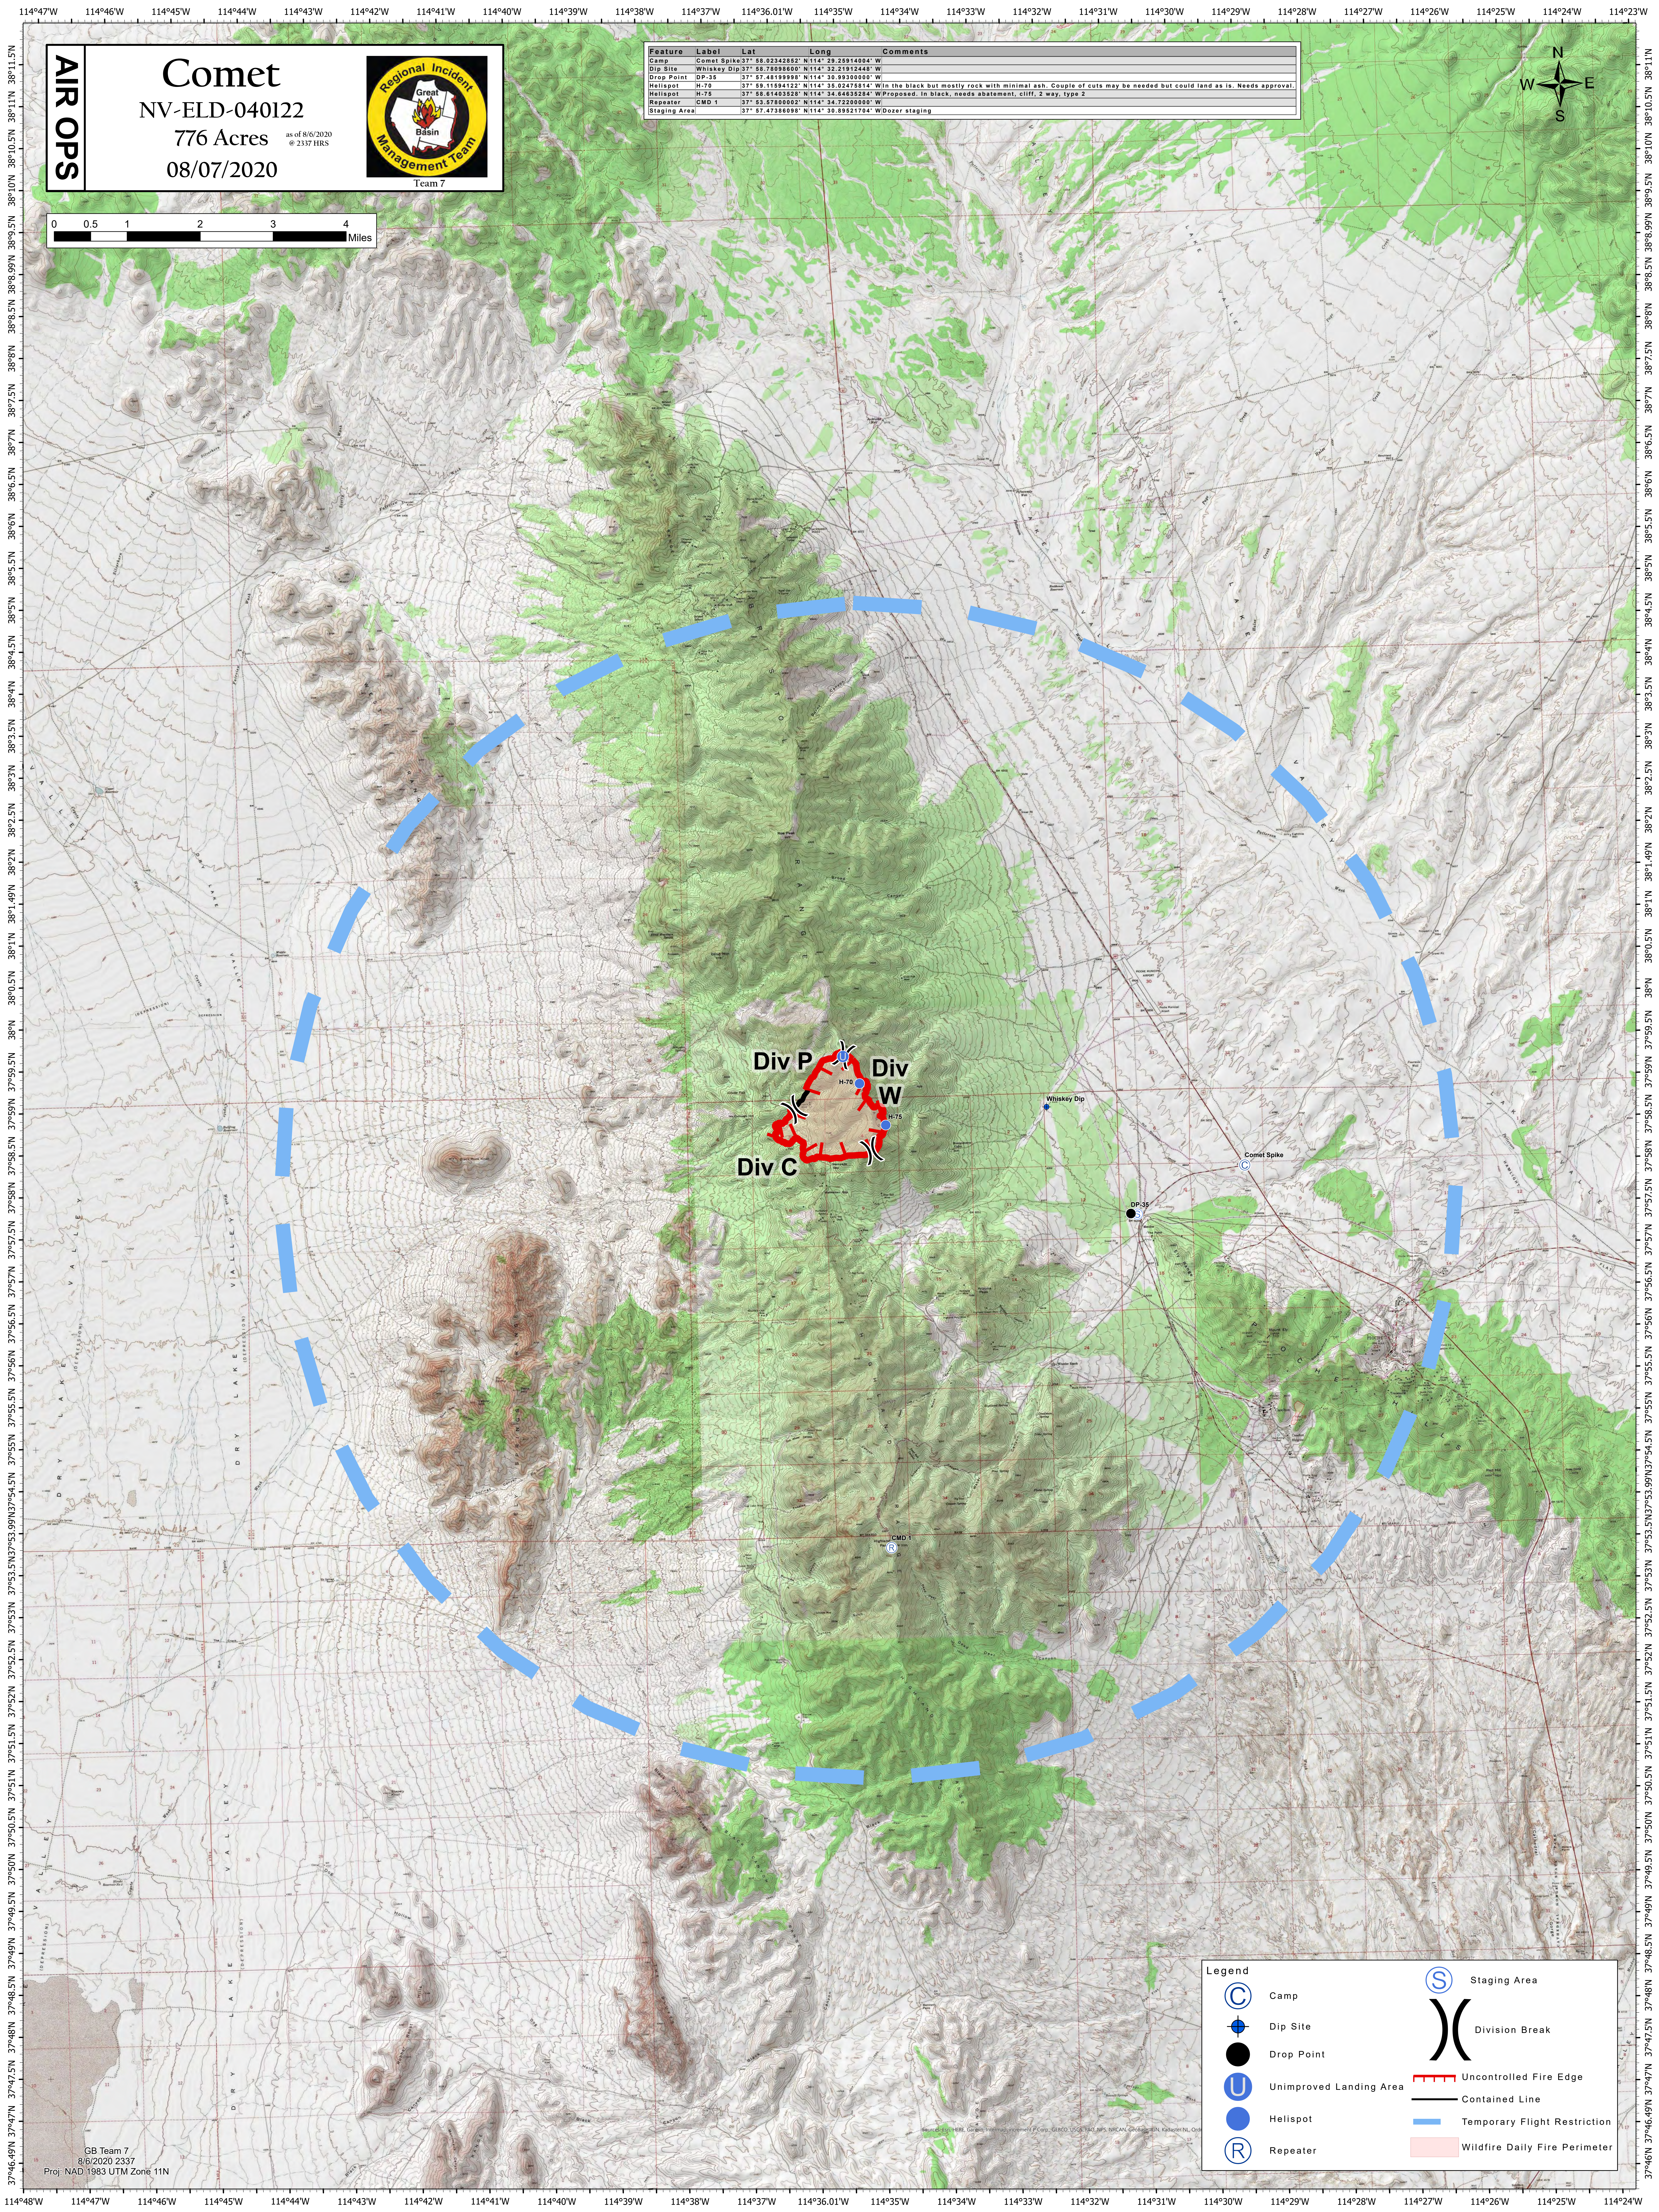

AIR OPS

Comet

NV-ELD-040122
776 Acres
as of 8/6/2020
@ 2337 HRS
08/07/2020

Feature	Label	Lat	Long	Comments
Camp	Comet Spike	37° 58.02342852' N	114° 29.25914004' W	
Dip Site	Whiskey Dip	37° 58.78998600' N	114° 32.21912448' W	
Drop Point	DP-35	37° 57.48193998' N	114° 30.99300000' W	
Helispot	H-75	37° 59.11594123' N	114° 33.02475884' W	in the black but mostly rock with minimal ash. Couple of cuts may be needed but could land as is. Needs approval.
Helispot	H-75	37° 58.61403528' N	114° 34.64635284' W	Proposed. In black, needs abatement, cliff, 2 way, type 2
Repeater	CMD 1	37° 53.87800002' N	114° 34.72200000' W	
Staging Area		37° 57.47388998' N	114° 30.88621704' W	Dozer staging

Legend

- Camp
- Dip Site
- Drop Point
- Unimproved Landing Area
- Helispot
- Repeater
- Staging Area
- Division Break
- Uncontrolled Fire Edge
- Contained Line
- Temporary Flight Restriction
- Wildfire Daily Fire Perimeter