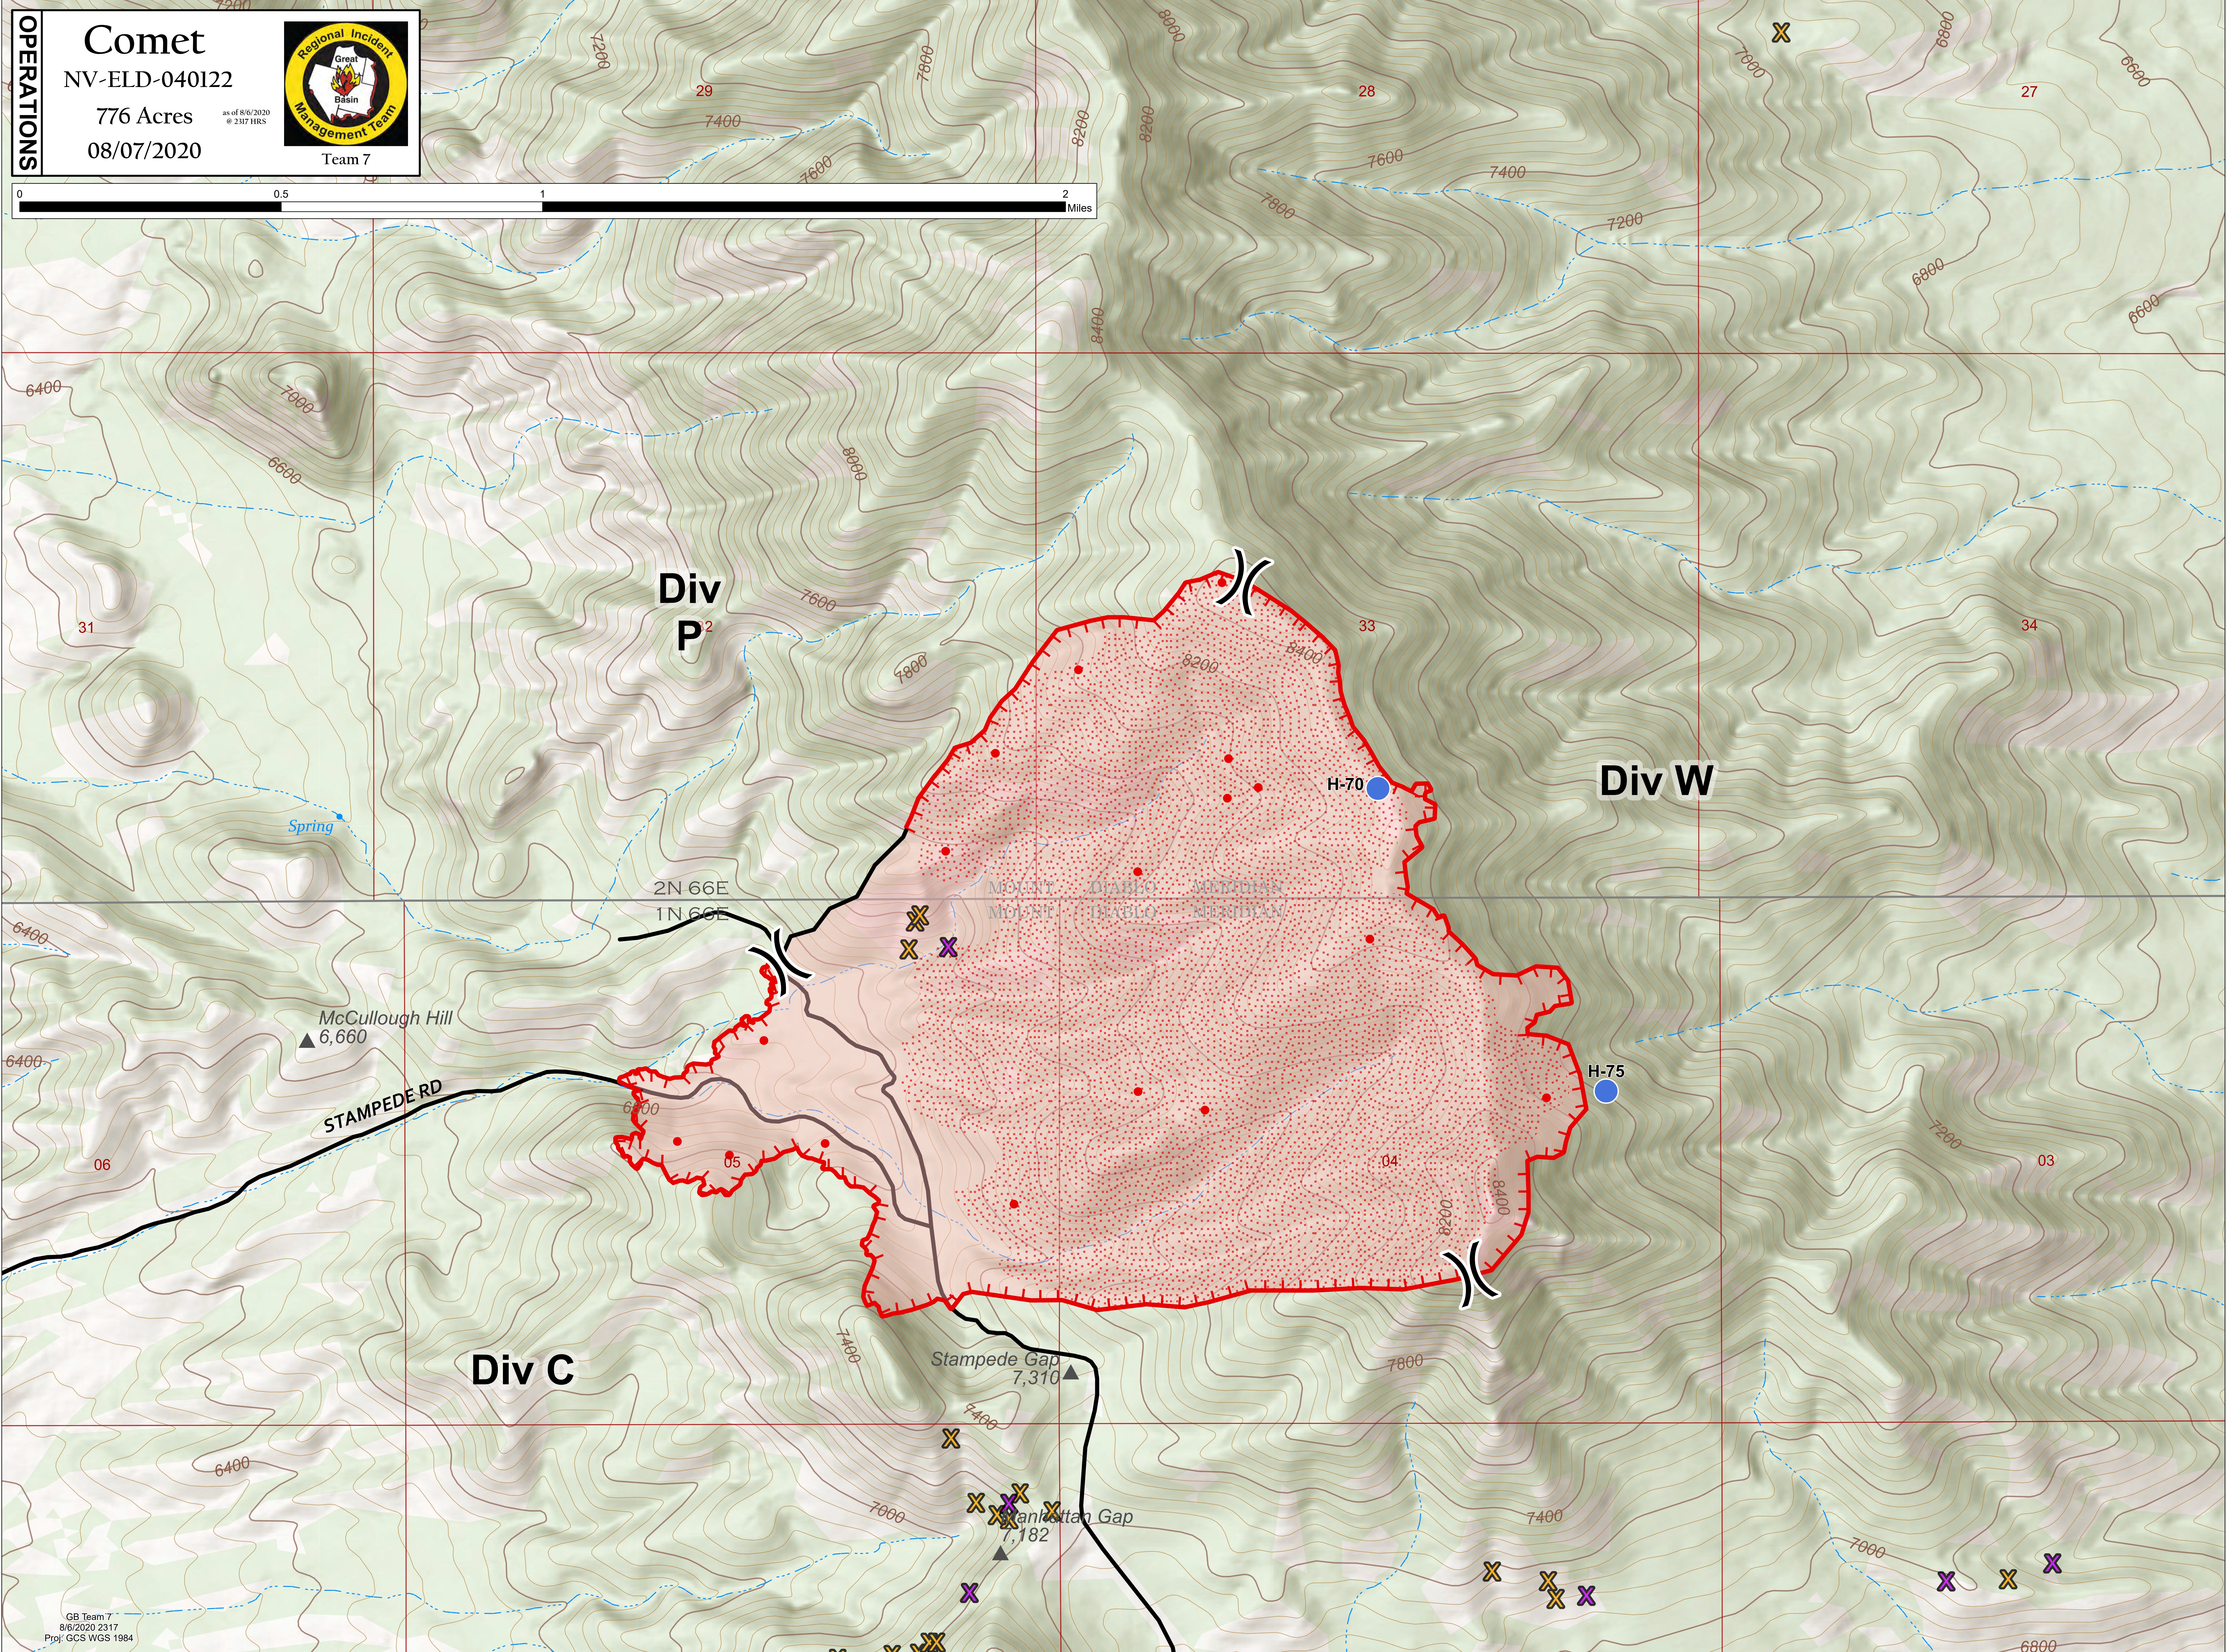

# Comet

NV-ELD-040122

776 Acres

08/07/2020

as of 8/6/2020  
© 2317 HRS

Team 7

Div P

Div W

Div C

McCullough Hill  
▲ 6,660

Stampede Gap  
▲ 7,310

Meridian Gap  
▲ 7,182

H-70

H-75

2N 66E  
1N 66E

MOUNT DIABLO  
MOUNT DIABLO  
MERIDIAN  
MERIDIAN