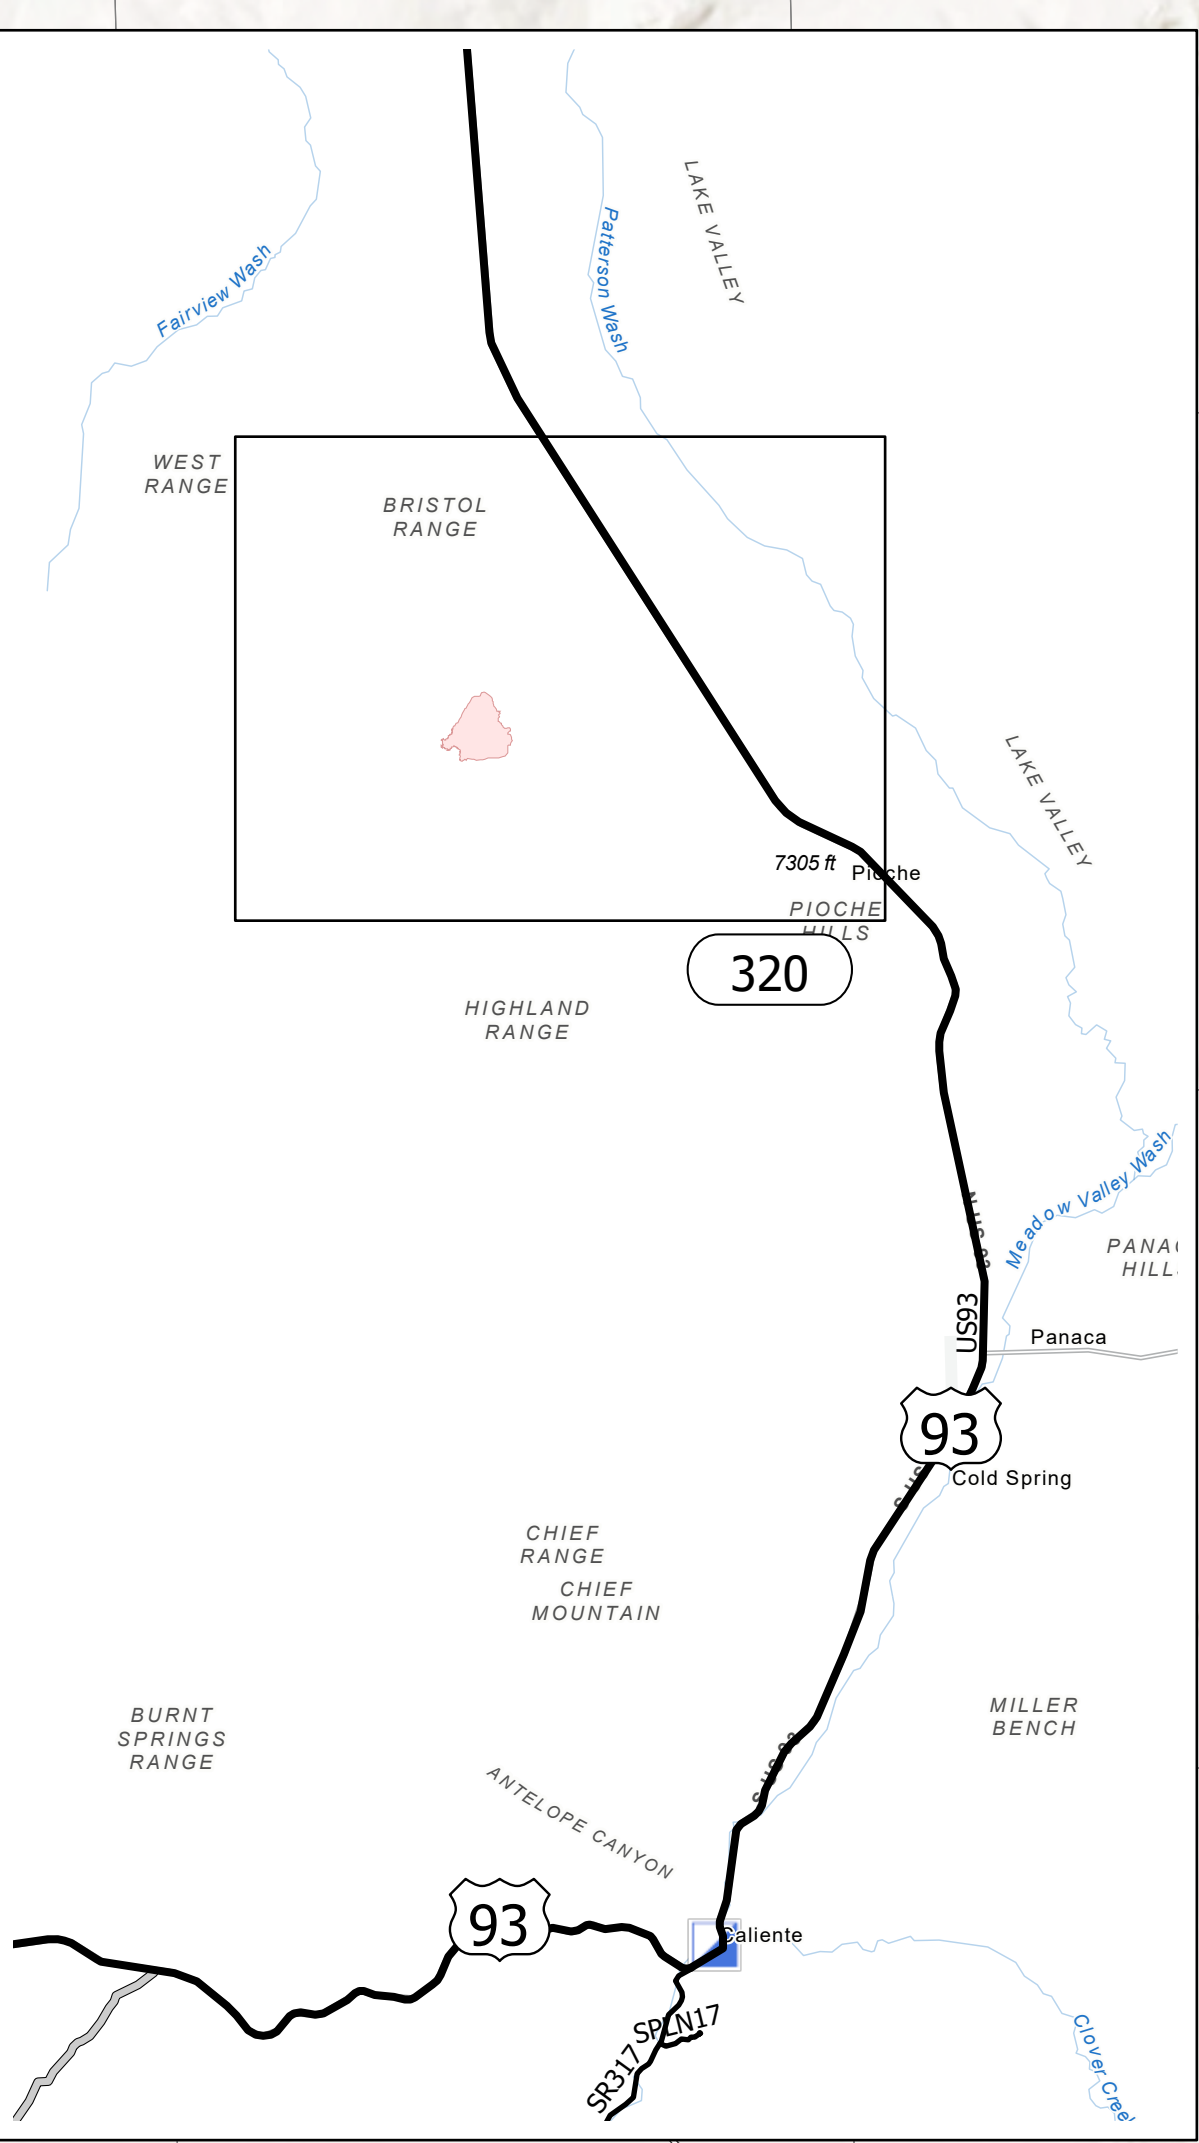

TRANSPORTATION

Comet
 NV-ELD-040122
 776 Acres
 as of 8/6/2020
 @ 2052 HRS
 08/07/2020

Regional Incident Management Team
 Team 7

-  Camp
-  Dip Site
-  Drop Point
-  Helispot
-  Staging Area
-  Division Break
-  Uncontrolled Fire Edge
-  Contained Line
-  Access or Improved Road
-  Wildfire Daily Fire Perimeter

8/6/2020 2052:34Z
 Proj: NAD 1983 UTM Zone 11N