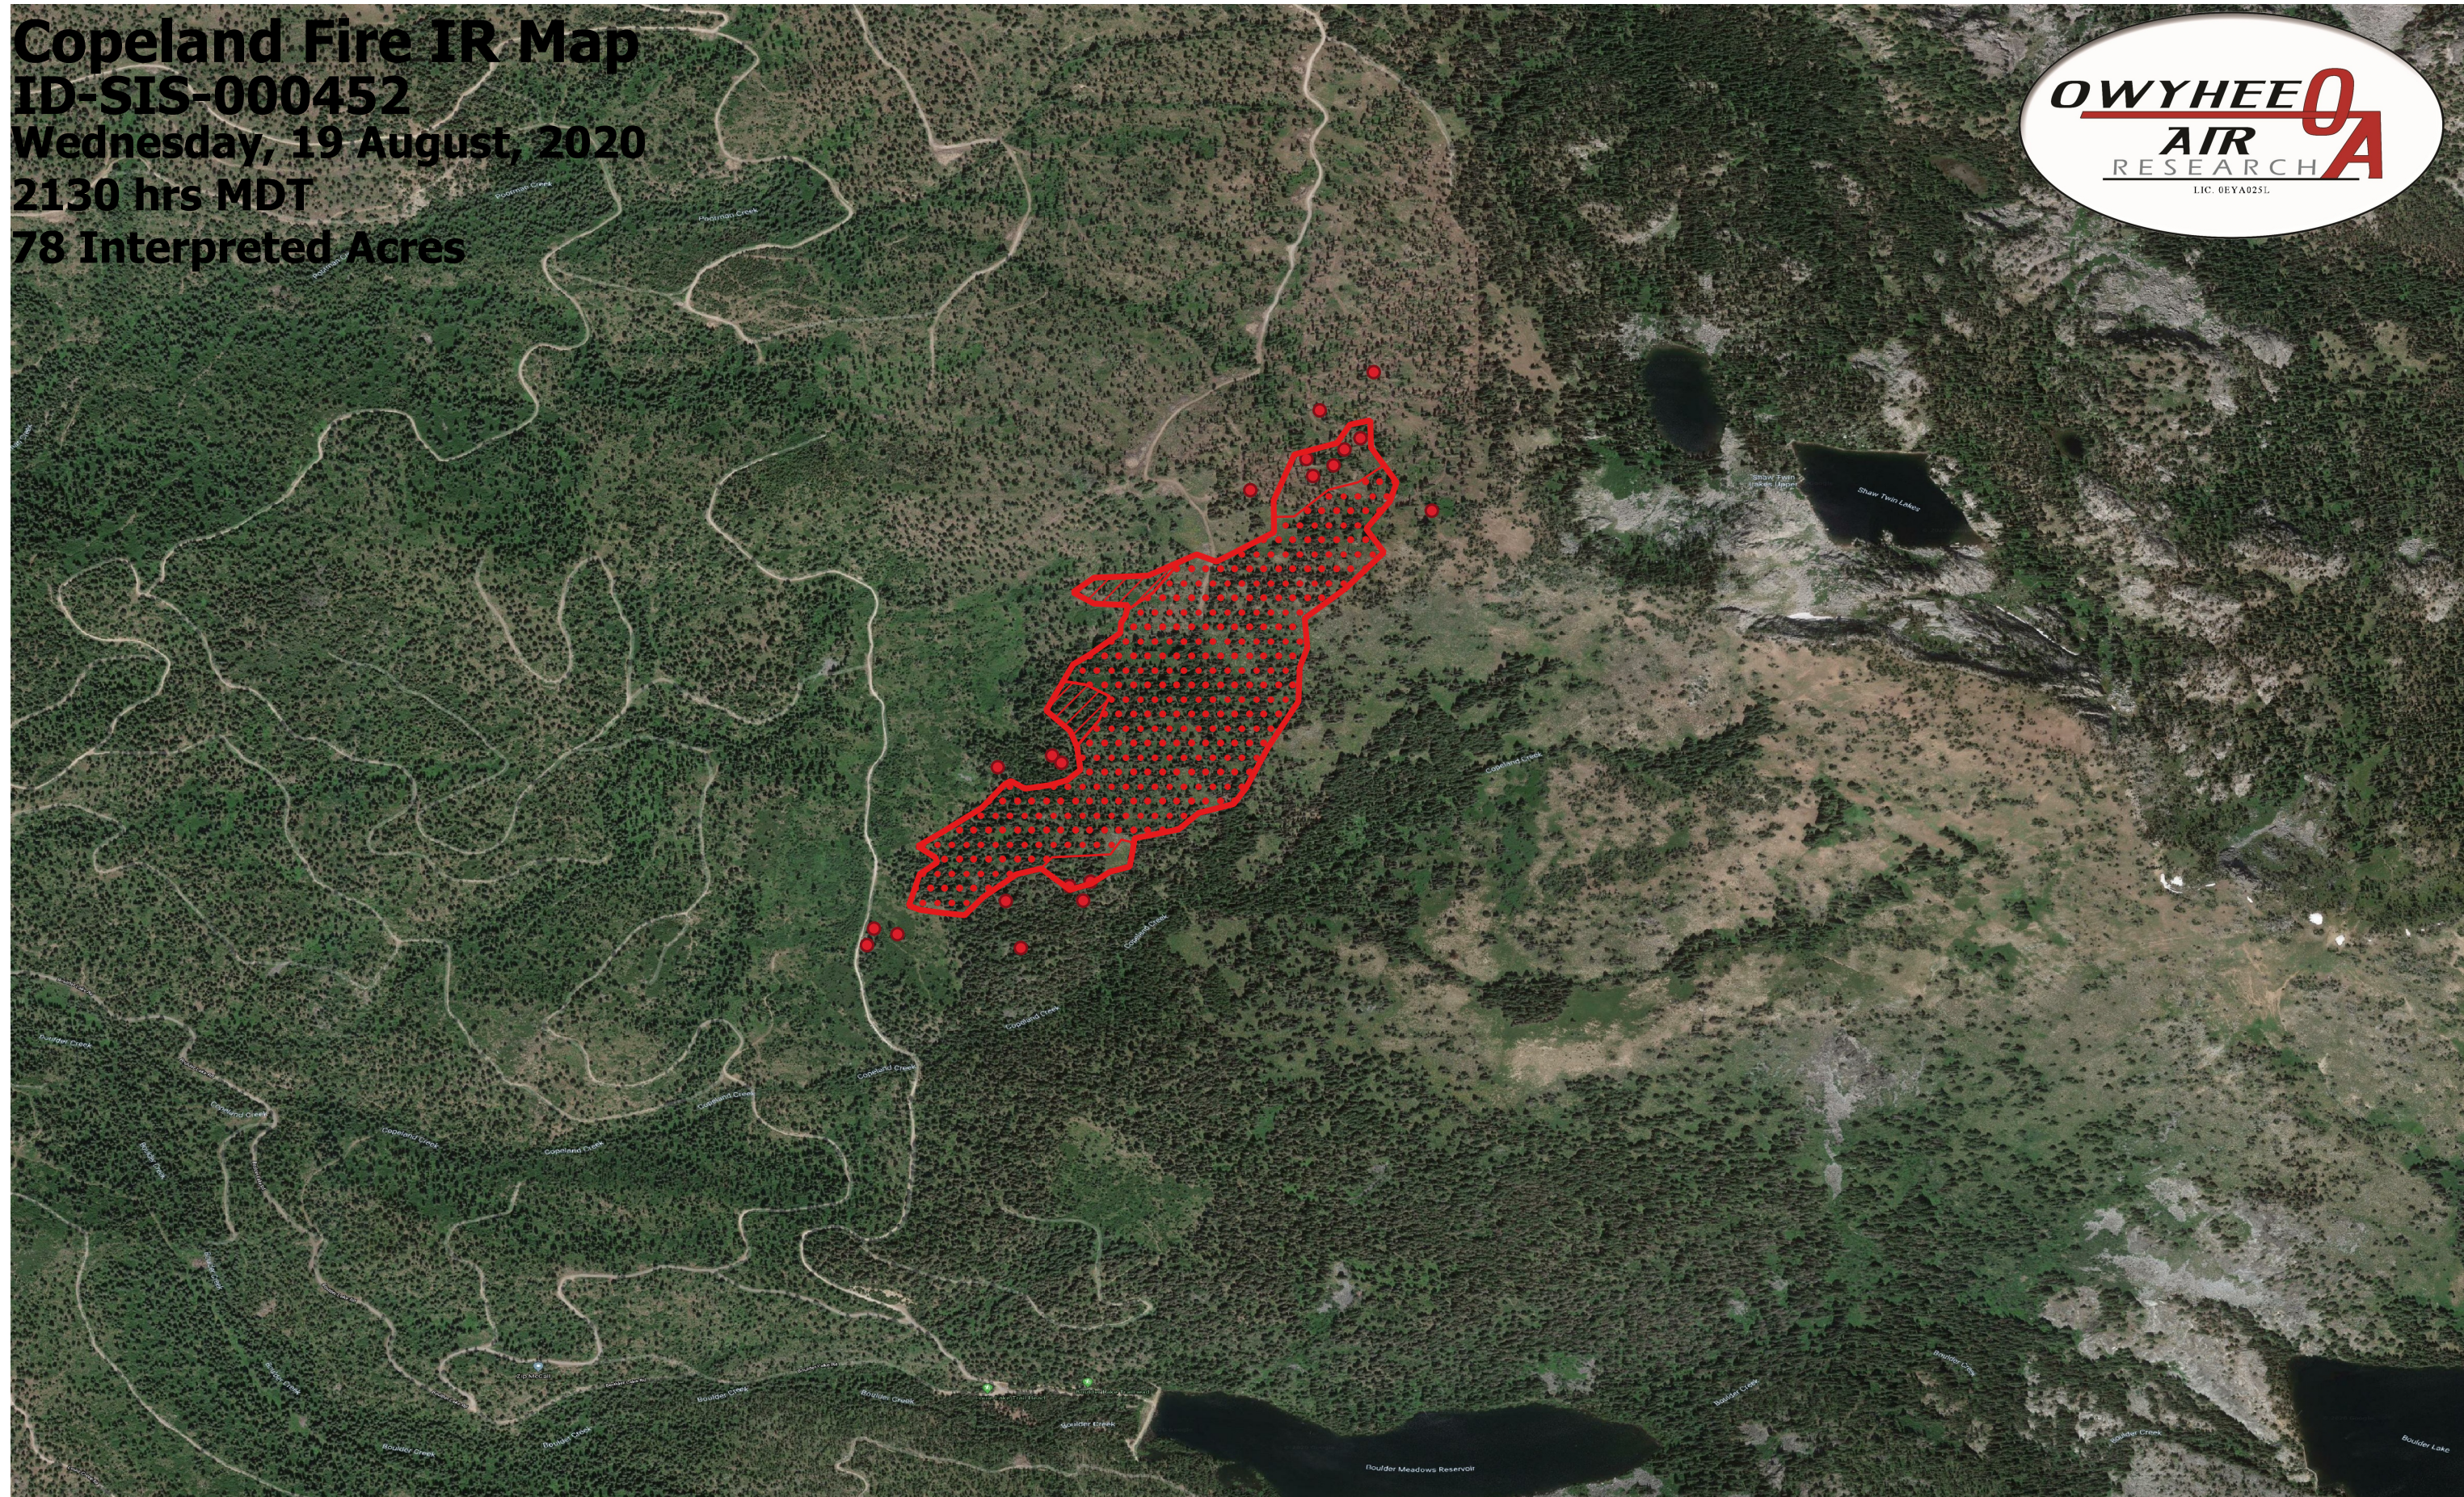

Copeland Fire IR Map
ID-SIS-000452
Wednesday, 19 August, 2020
2130 hrs MDT
78 Interpreted Acres

- Legend**
- Burn Perimeter
 - Scattered Heat
 - Intense Heat
 - Isolated Heat

Scale: 1:10,000
Projection: WGS 84
Produced by Owyhee Air Research, Inc.
IR Interpreter: Courtney Holley
fire@owyheeair.com (208) 442-5405