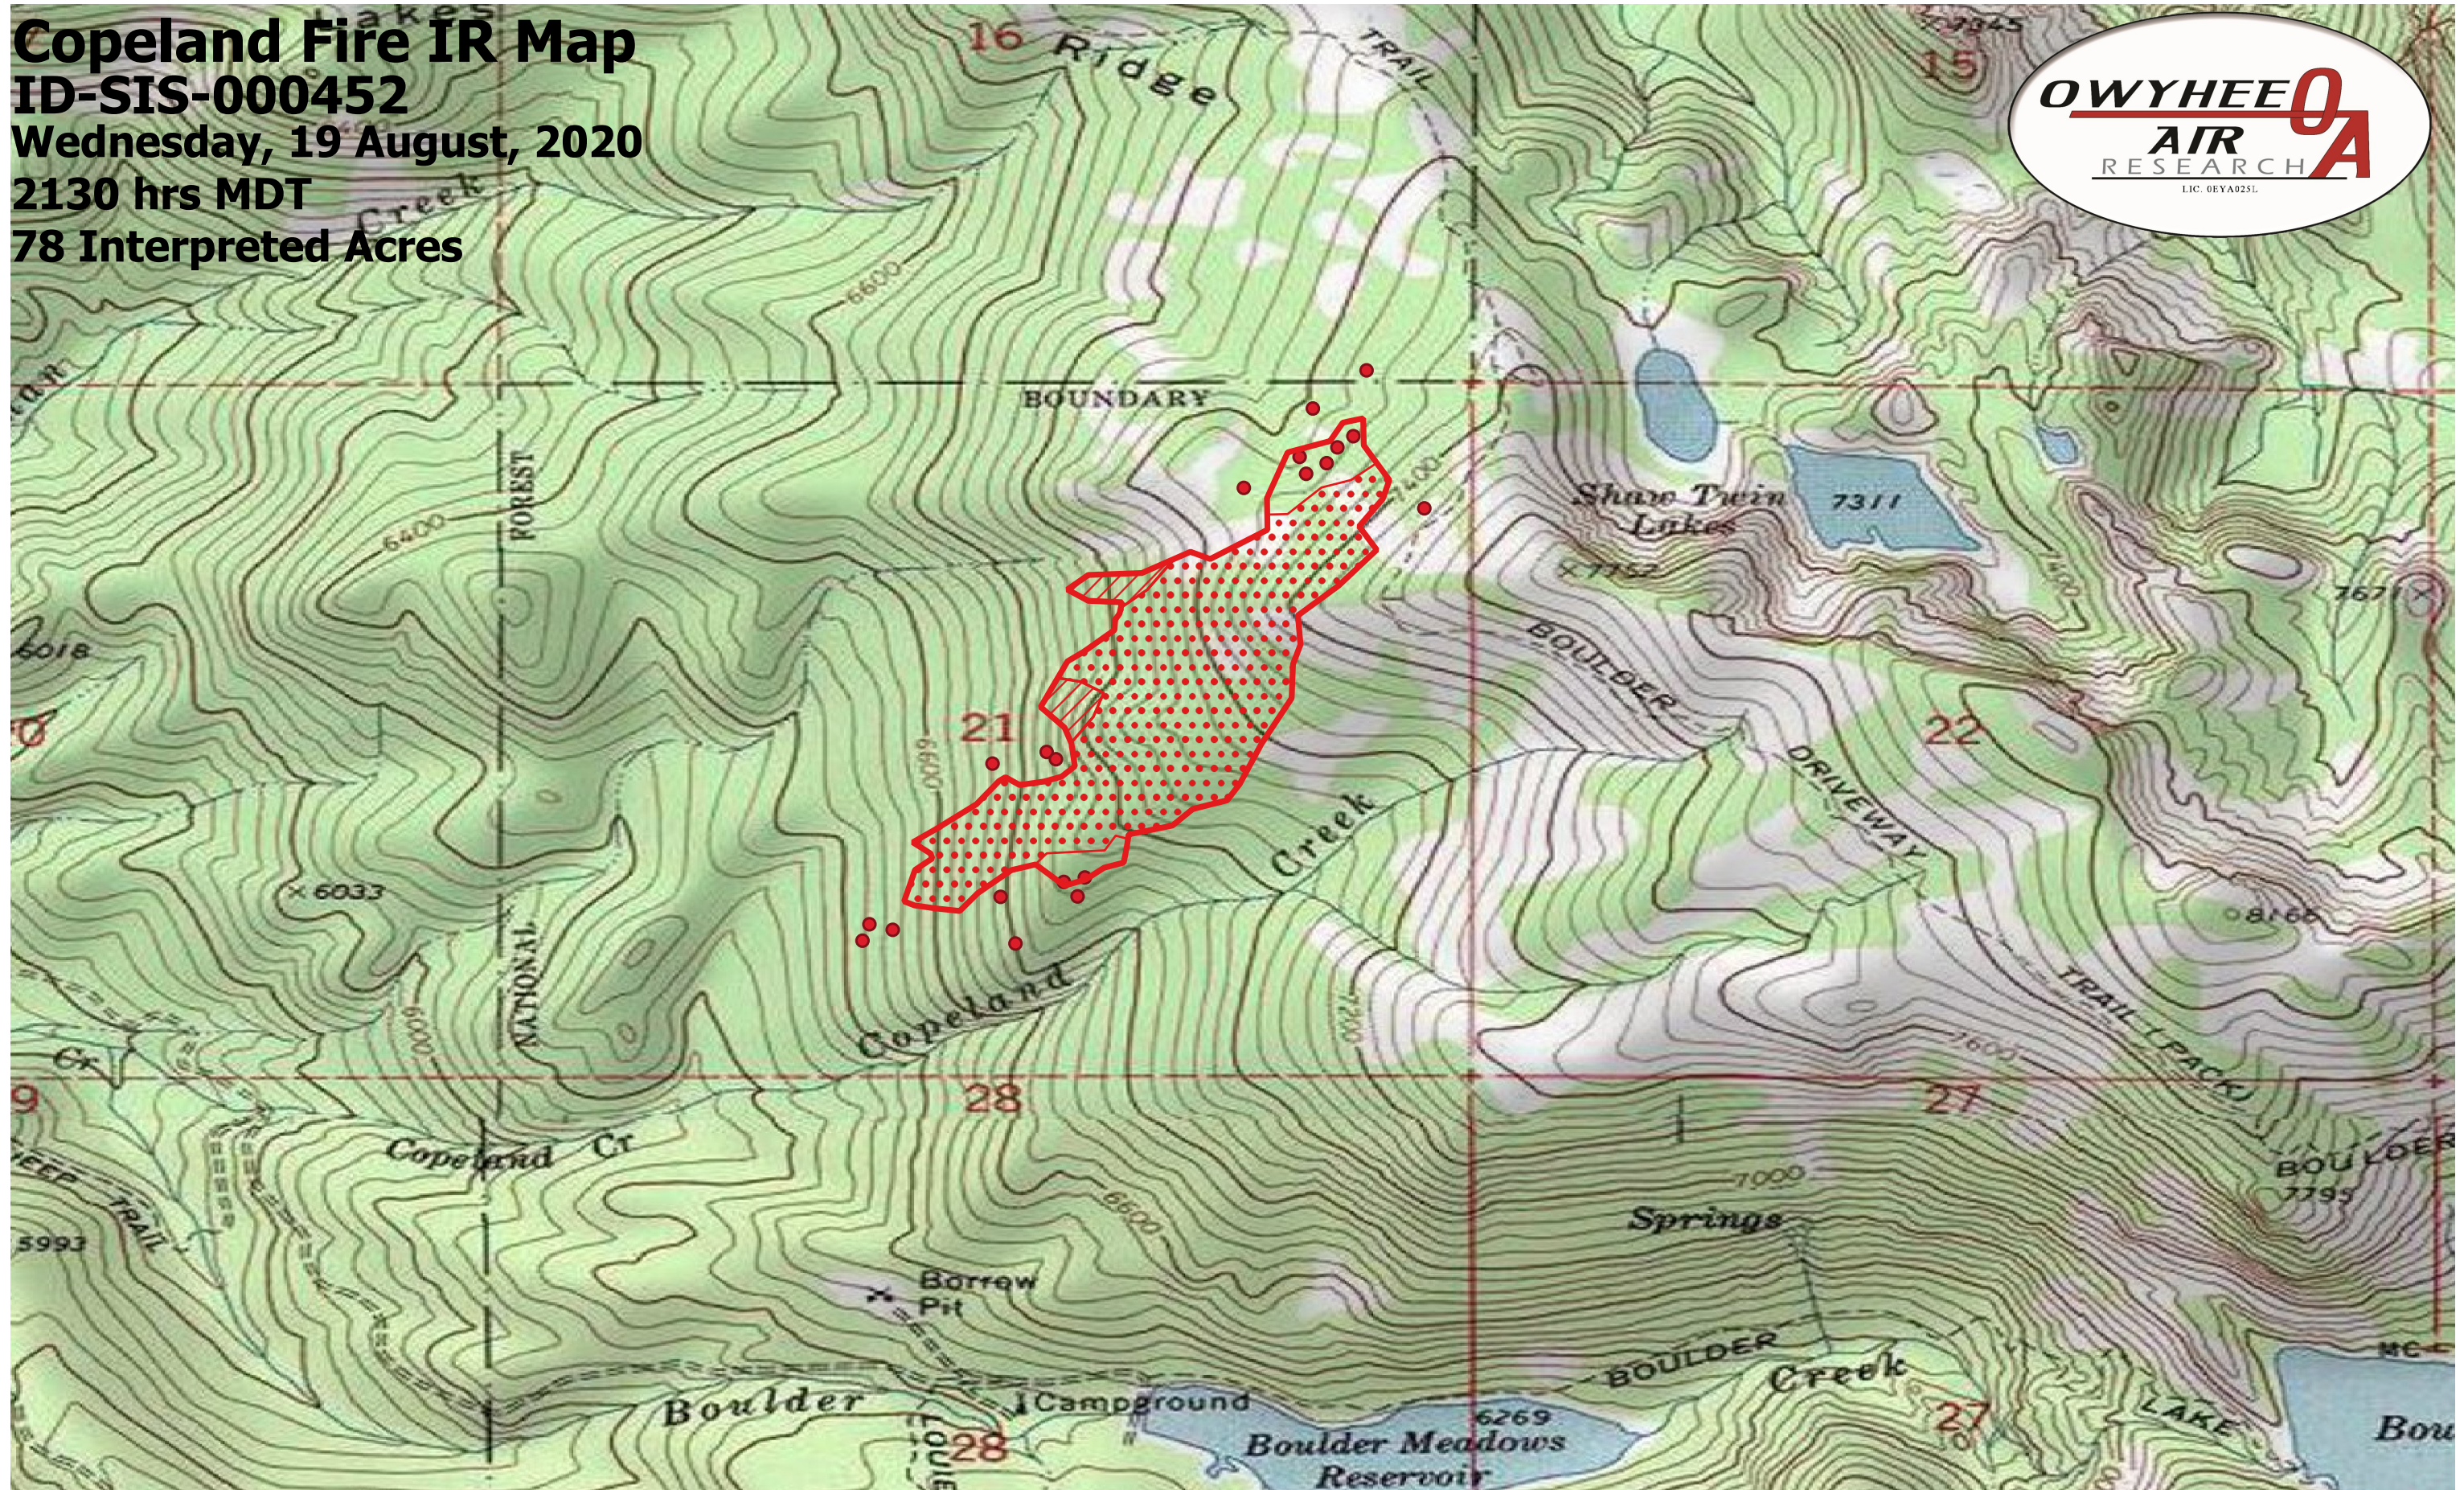

Copeland Fire IR Map
ID-SIS-000452
Wednesday, 19 August, 2020
2130 hrs MDT
78 Interpreted Acres

- Legend**
- Burn Perimeter
 - Scattered Heat
 - Intense Heat
 - Isolated Heat

Scale: 1:10,000
Projection: WGS 84
Produced by Owyhee Air Research, Inc.
IR Interpreter: Courtney Holley
fire@owyheeair.com (208) 442-5405