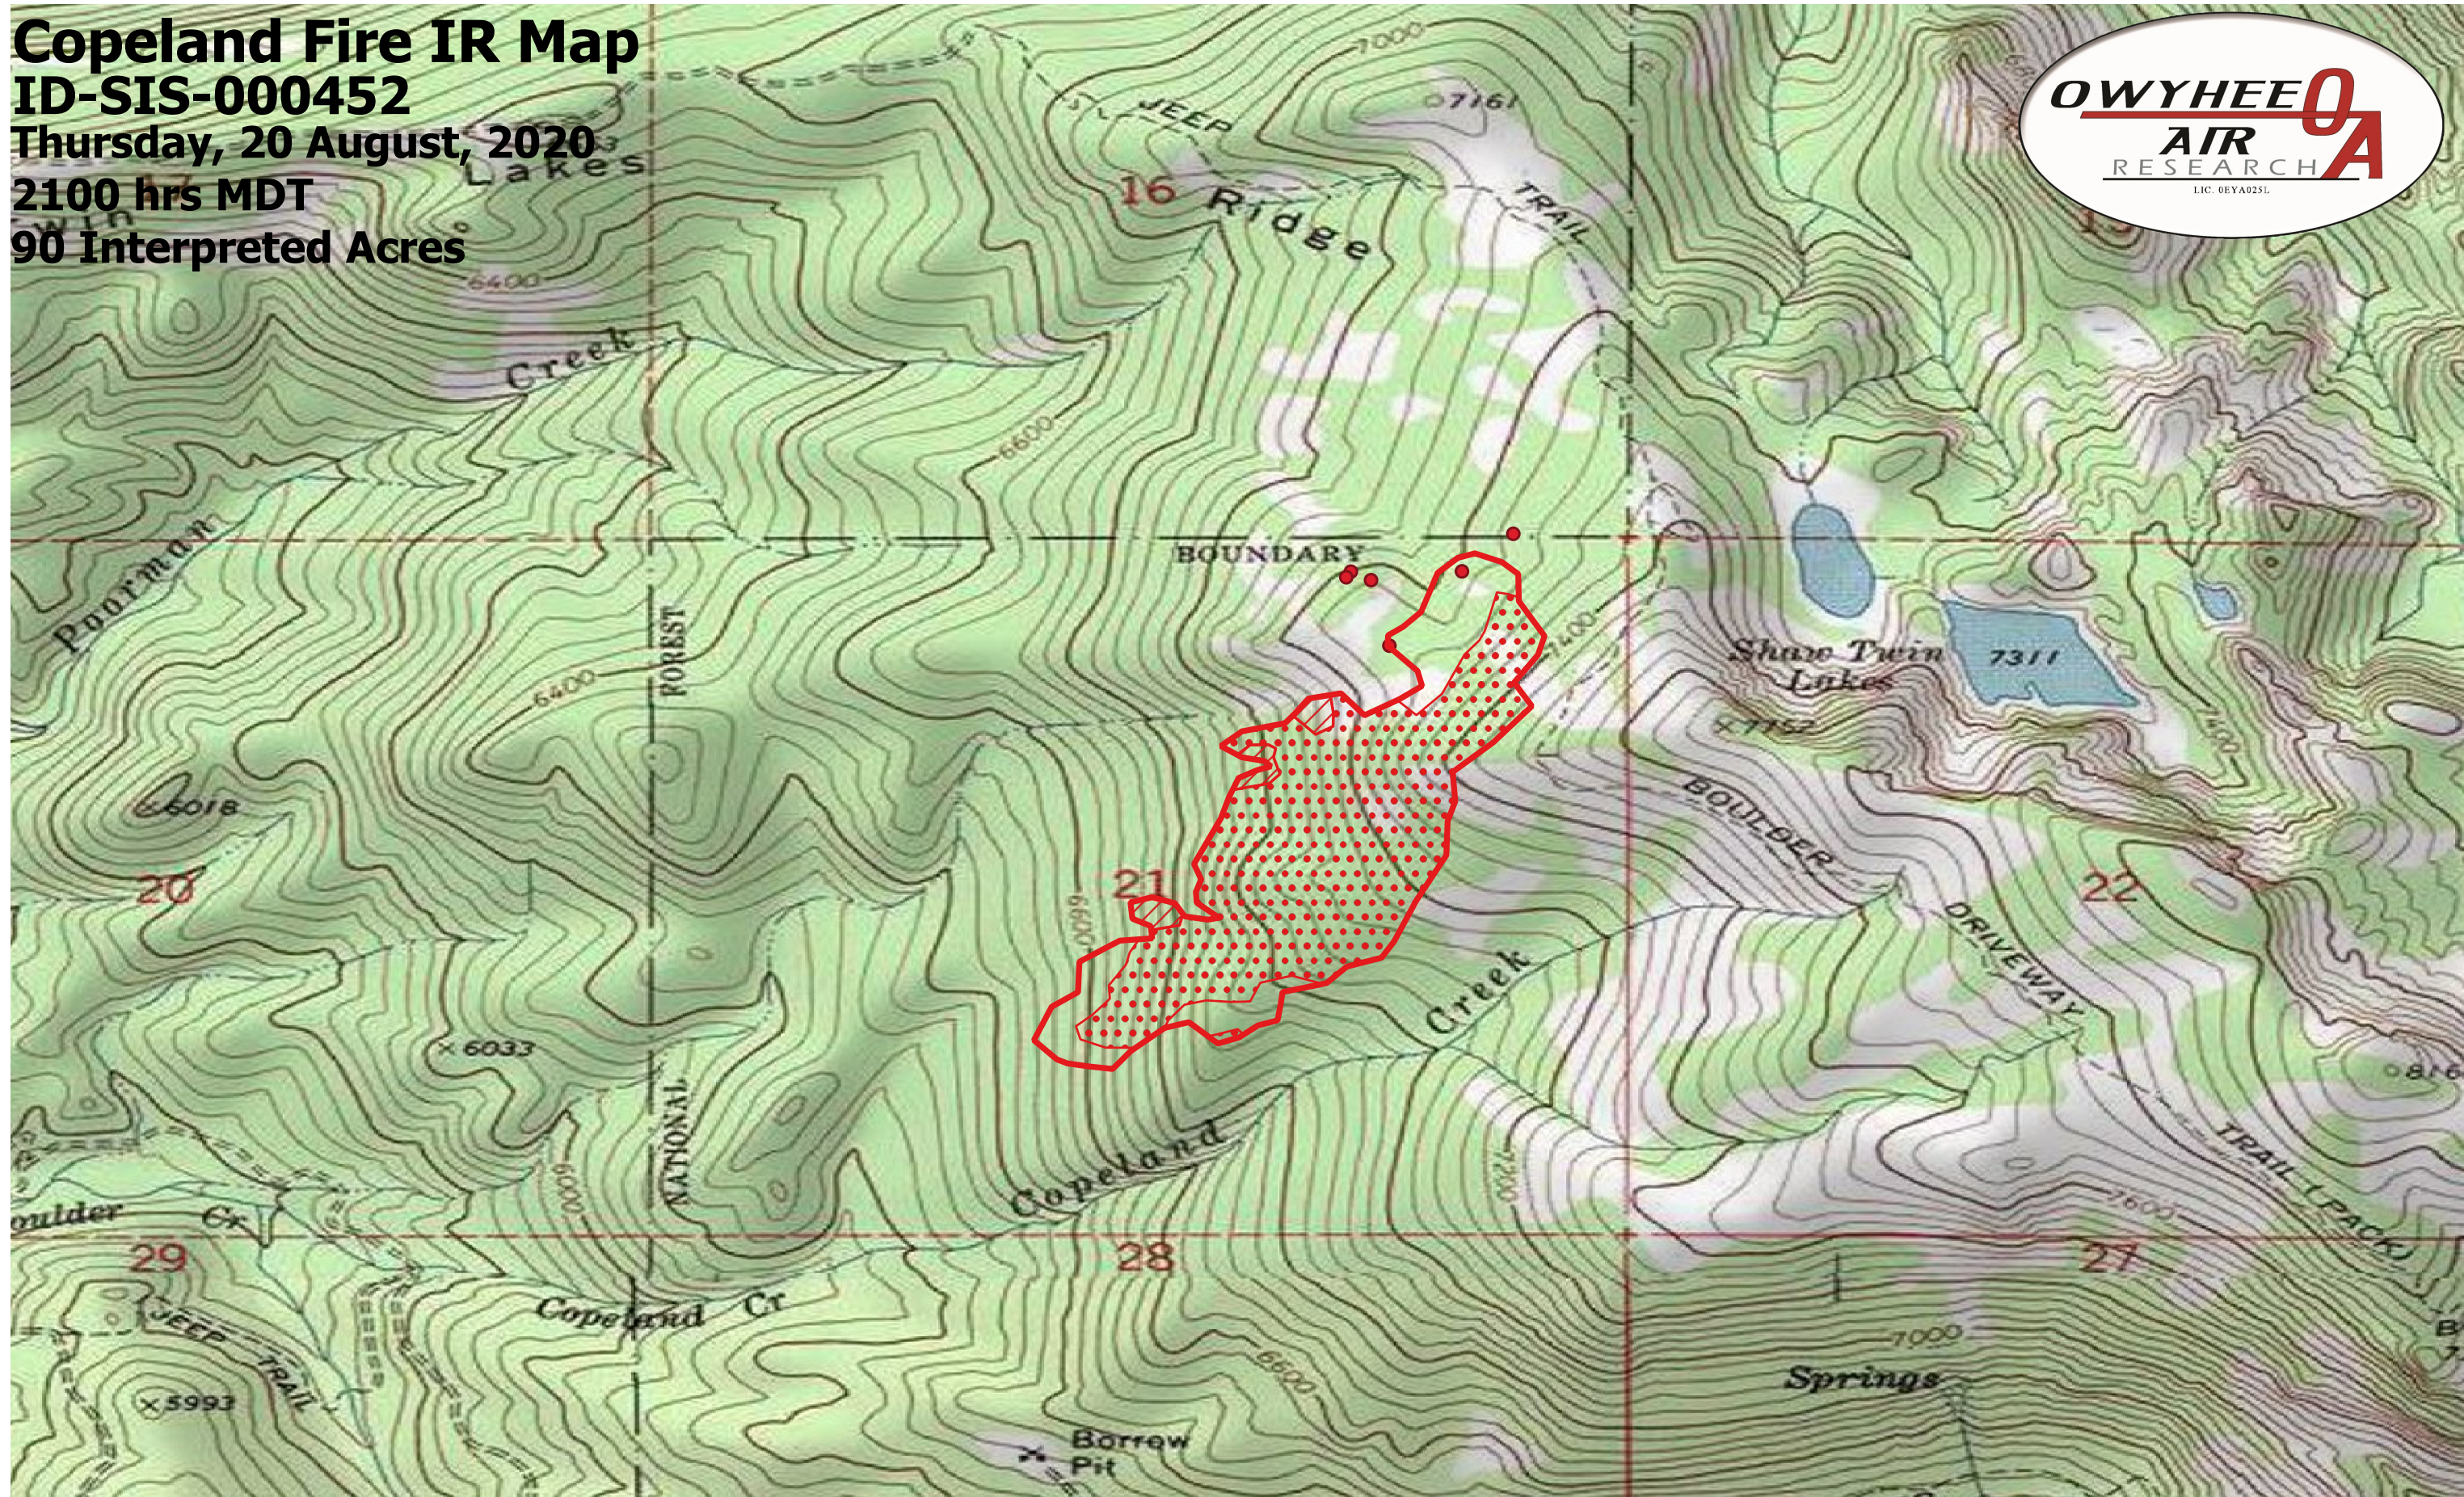

Copeland Fire IR Map
ID-SIS-000452
Thursday, 20 August, 2020
2100 hrs MDT
90 Interpreted Acres

- Legend**
- Burn Perimeter
 - Scattered Heat
 - Intense Heat
 - Isolated Heat

Scale: 1:10,000
Projection: WGS 84
Produced by Owyhee Air Research, Inc.
IR Interpreter: Courtney Holley
fire@owyheear.com (208) 442-5405