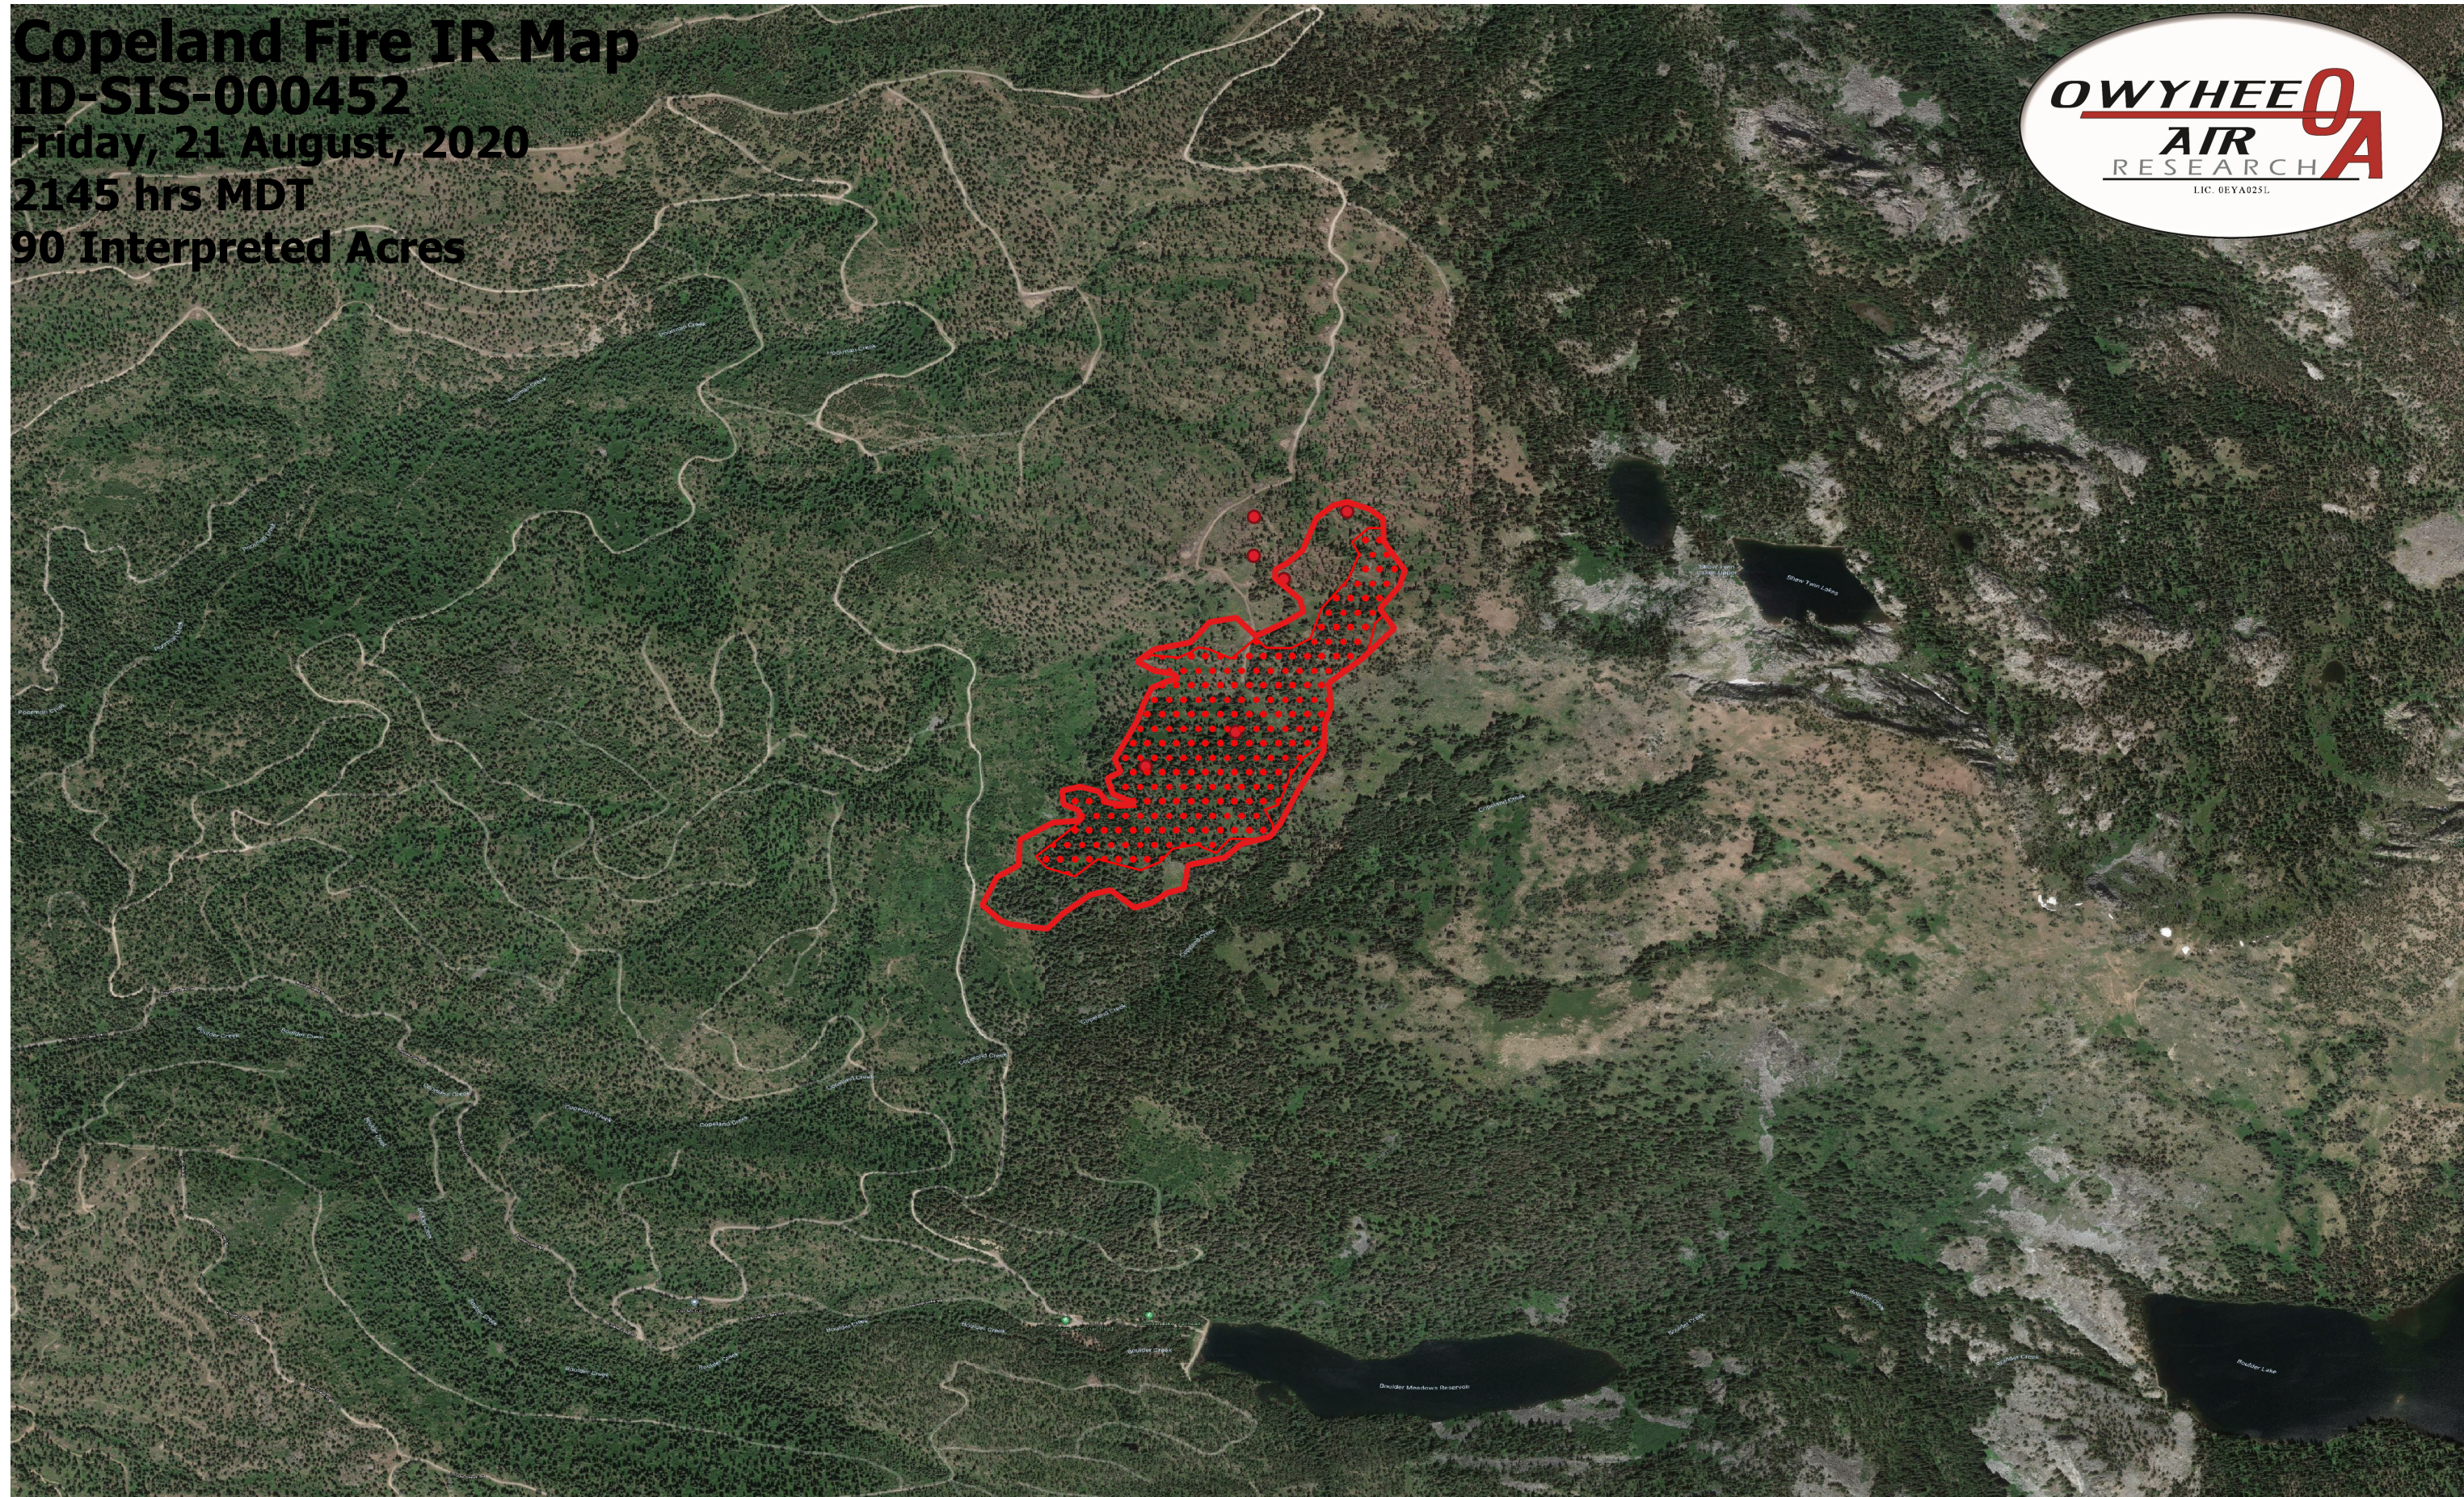

Copeland Fire IR Map
ID-SIS-000452
Friday, 21 August, 2020
2145 hrs MDT
90 Interpreted Acres

Legend

-  Burn Perimeter
-  Scattered Heat
-  Isolated Heat

Scale: 1:10,000

Projection: WGS 84

Produced by Owyhee Air Research, Inc.