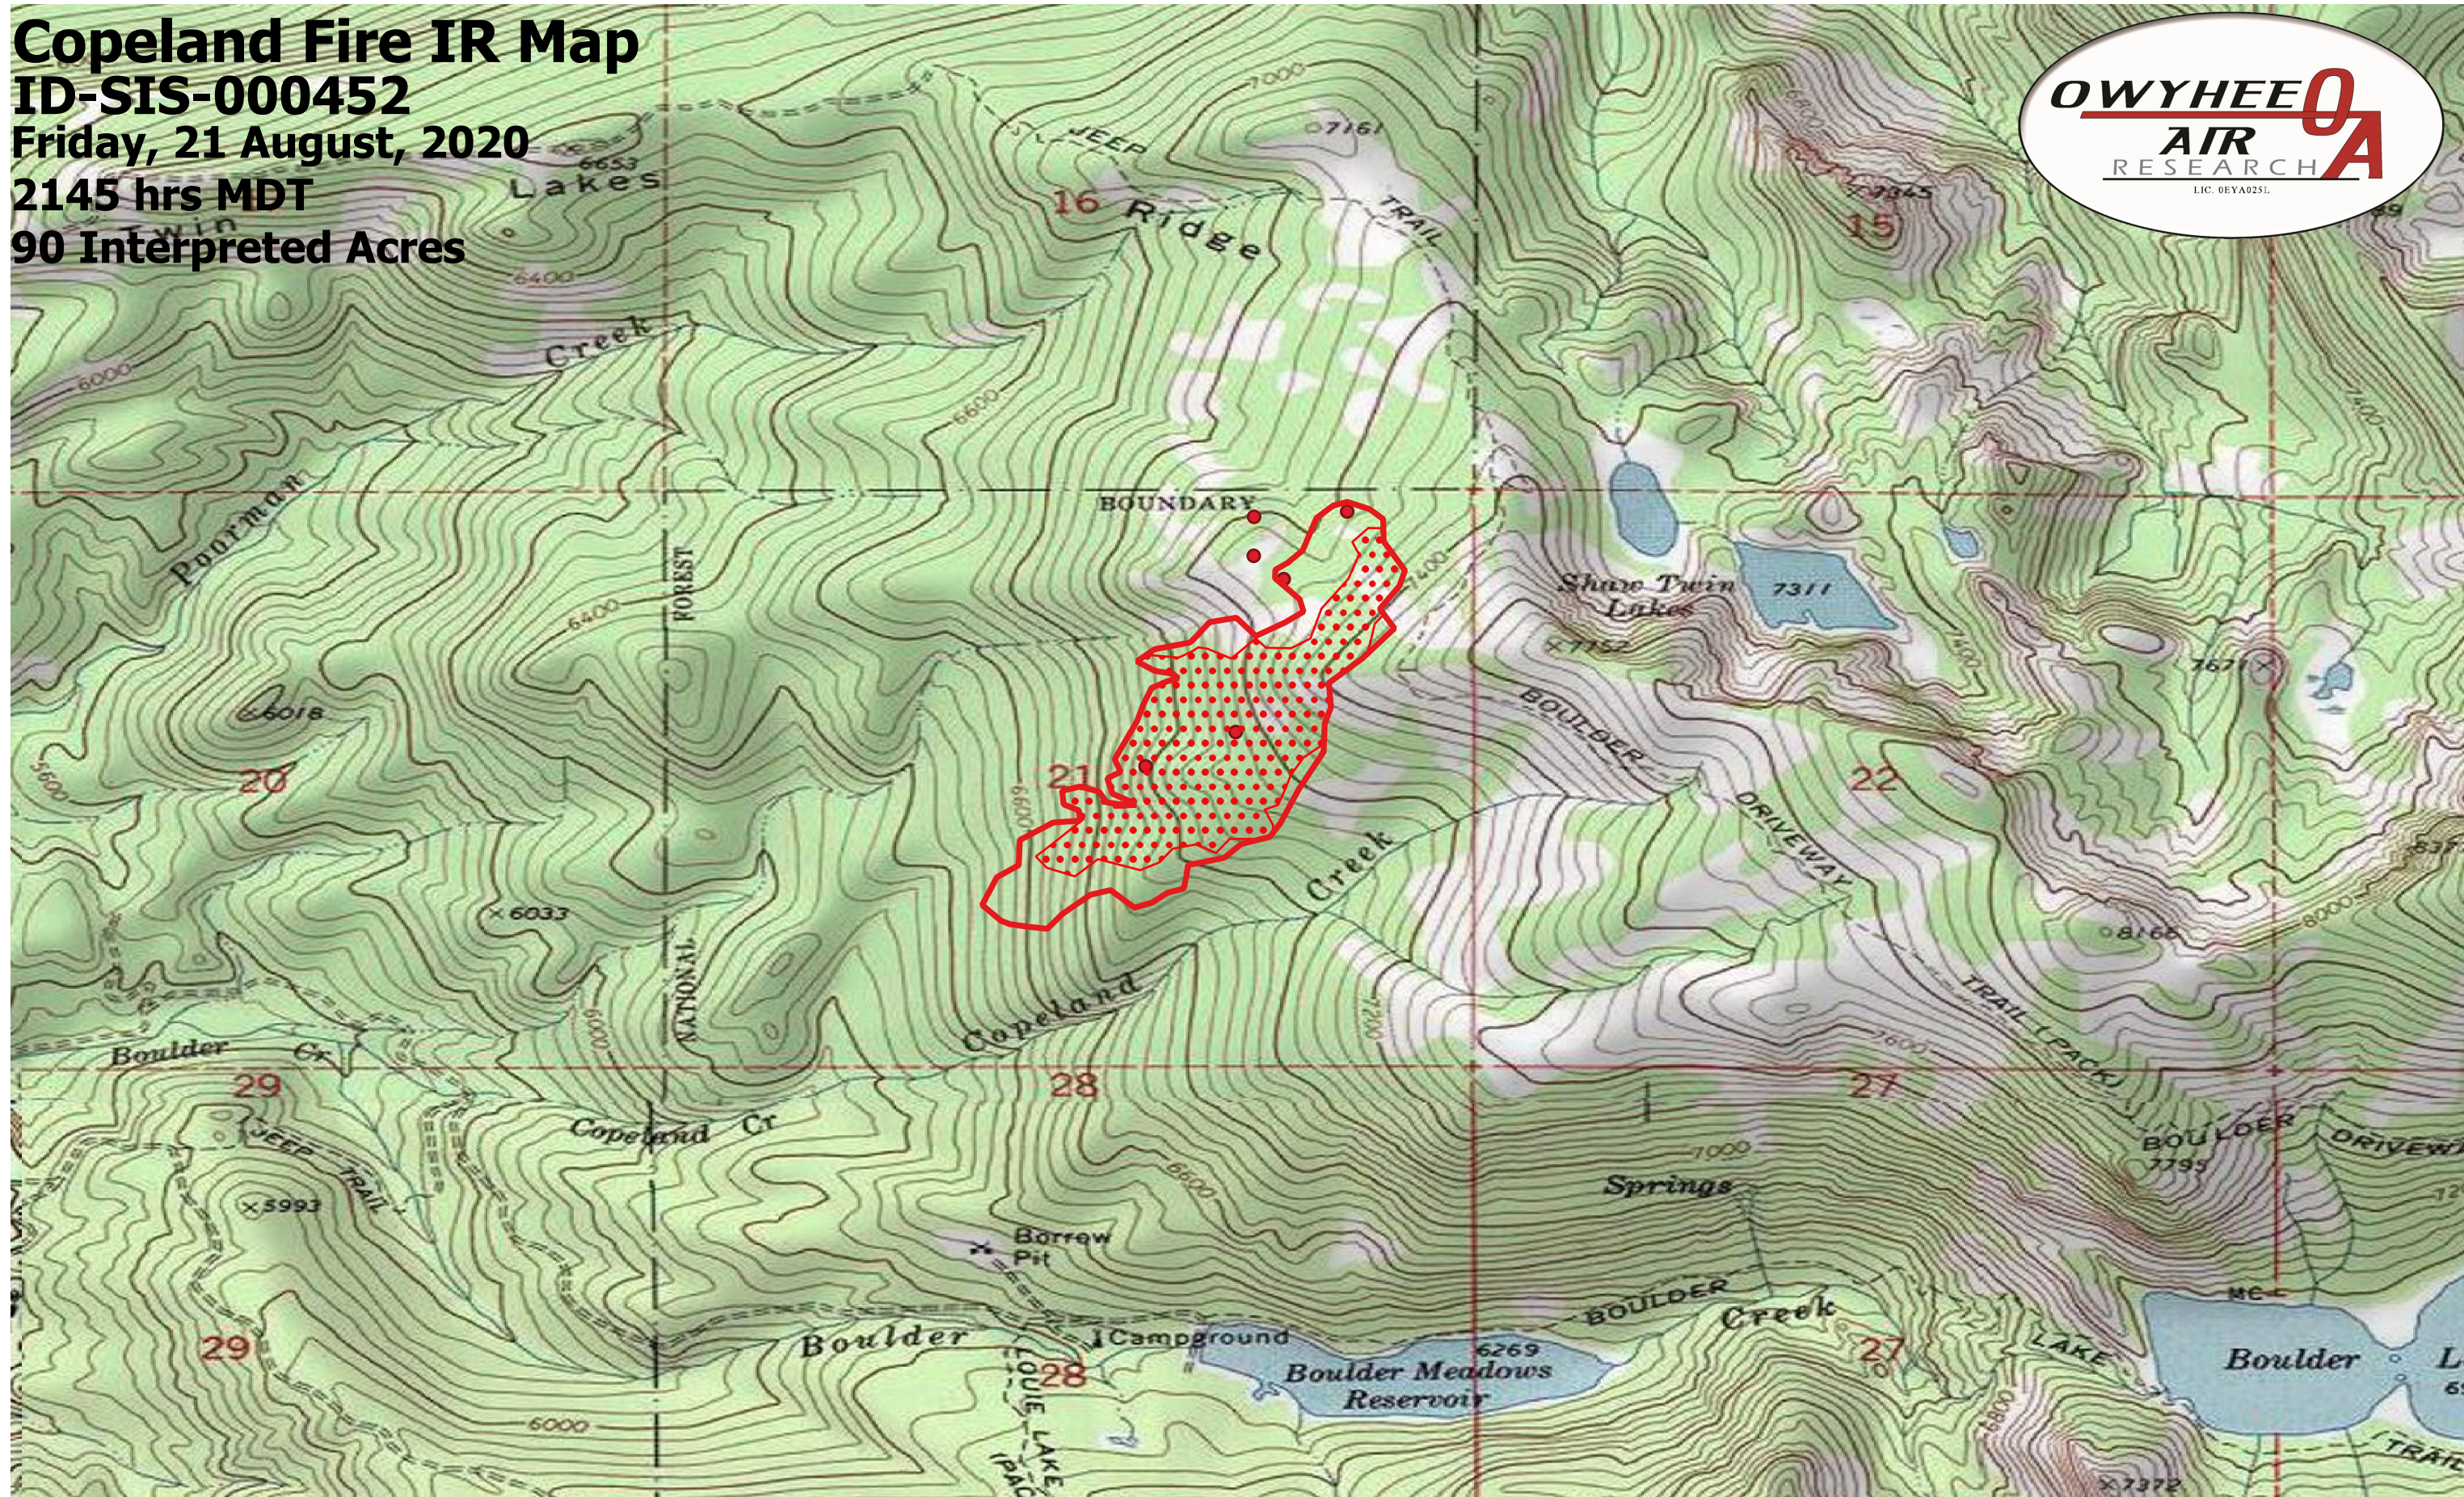

Copeland Fire IR Map
ID-SIS-000452
Friday, 21 August, 2020
2145 hrs MDT
90 Interpreted Acres

- Legend**
- Burn Perimeter
 - Scattered Heat
 - Isolated Heat

Scale: 1:10,000
Projection: WGS 84
Produced by Owyhee Air Research, Inc.
IR Interpreter: Courtney Holley
fire@owyheeair.com (208) 442-5405