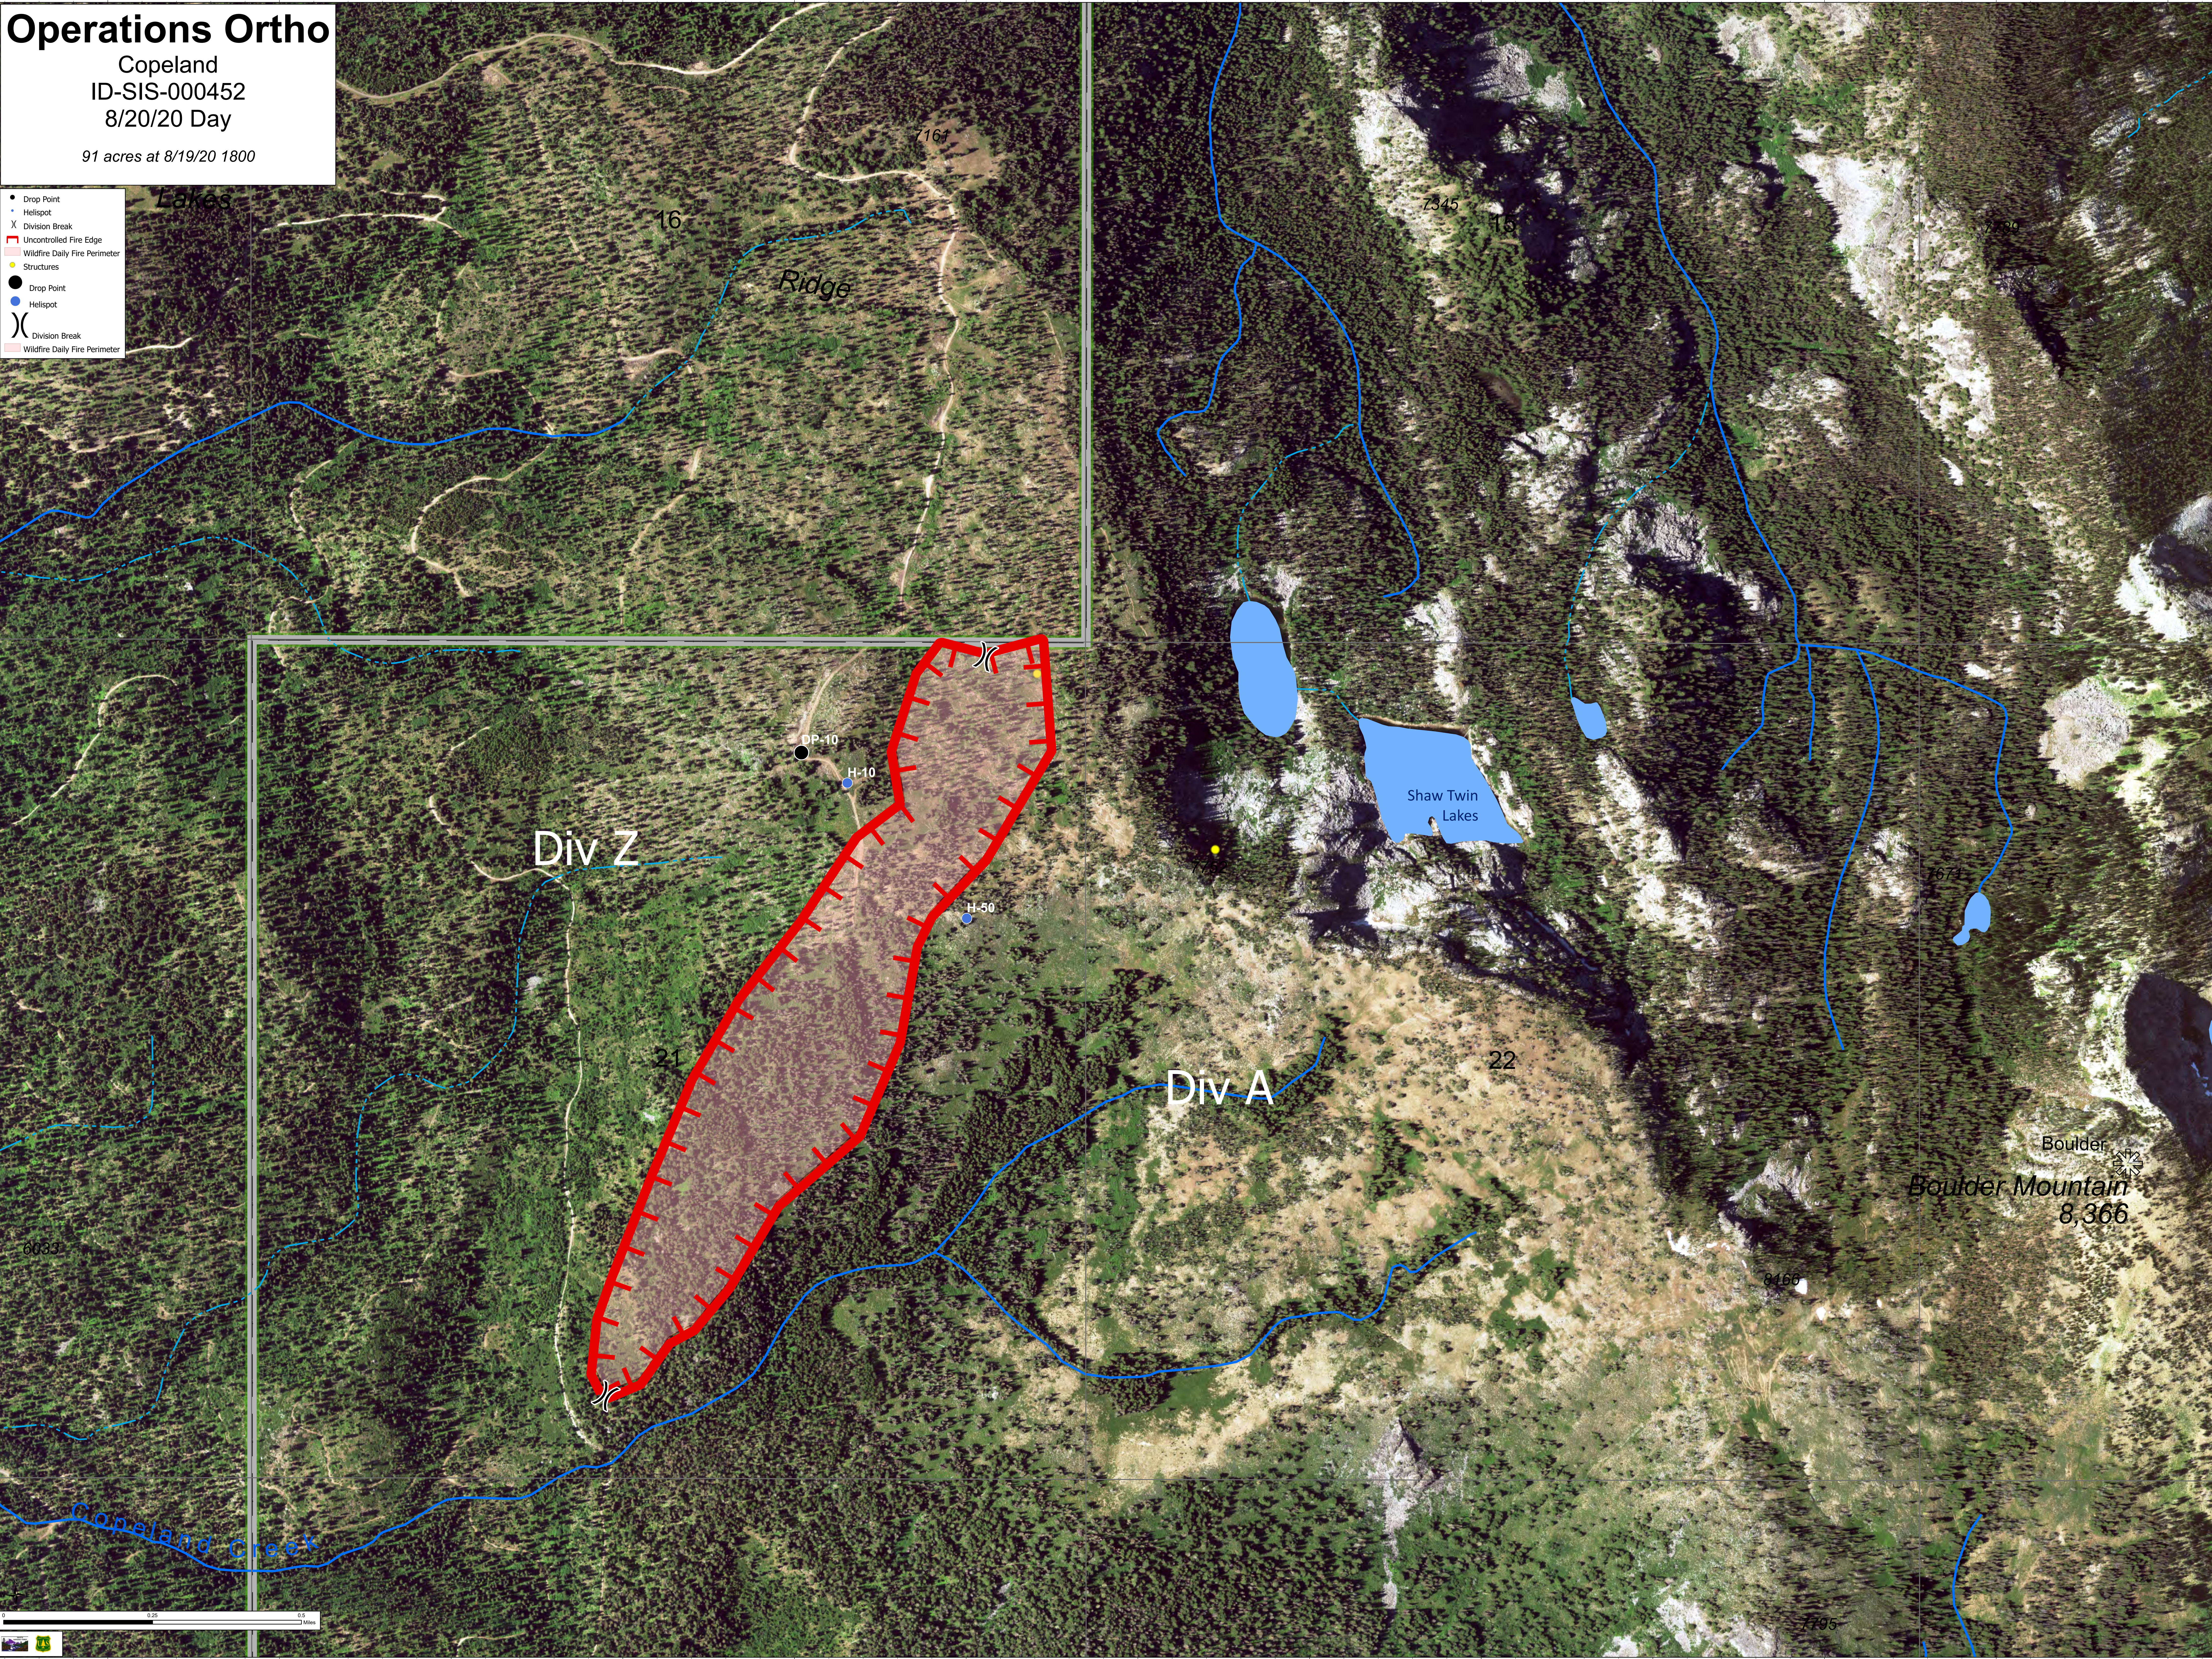

Operations Ortho

Copeland
ID-SIS-000452
8/20/20 Day

91 acres at 8/19/20 1800

- Drop Point
- Hellsport
- X Division Break
- ▬ Uncontrolled Fire Edge
- ▬ Wildfire Daily Fire Perimeter
- Structures
- Drop Point
- Hellsport
- X Division Break
- ▬ Wildfire Daily Fire Perimeter

Div Z

Div A

Shaw Twin
Lakes

Boulder
Boulder Mountain
8,366