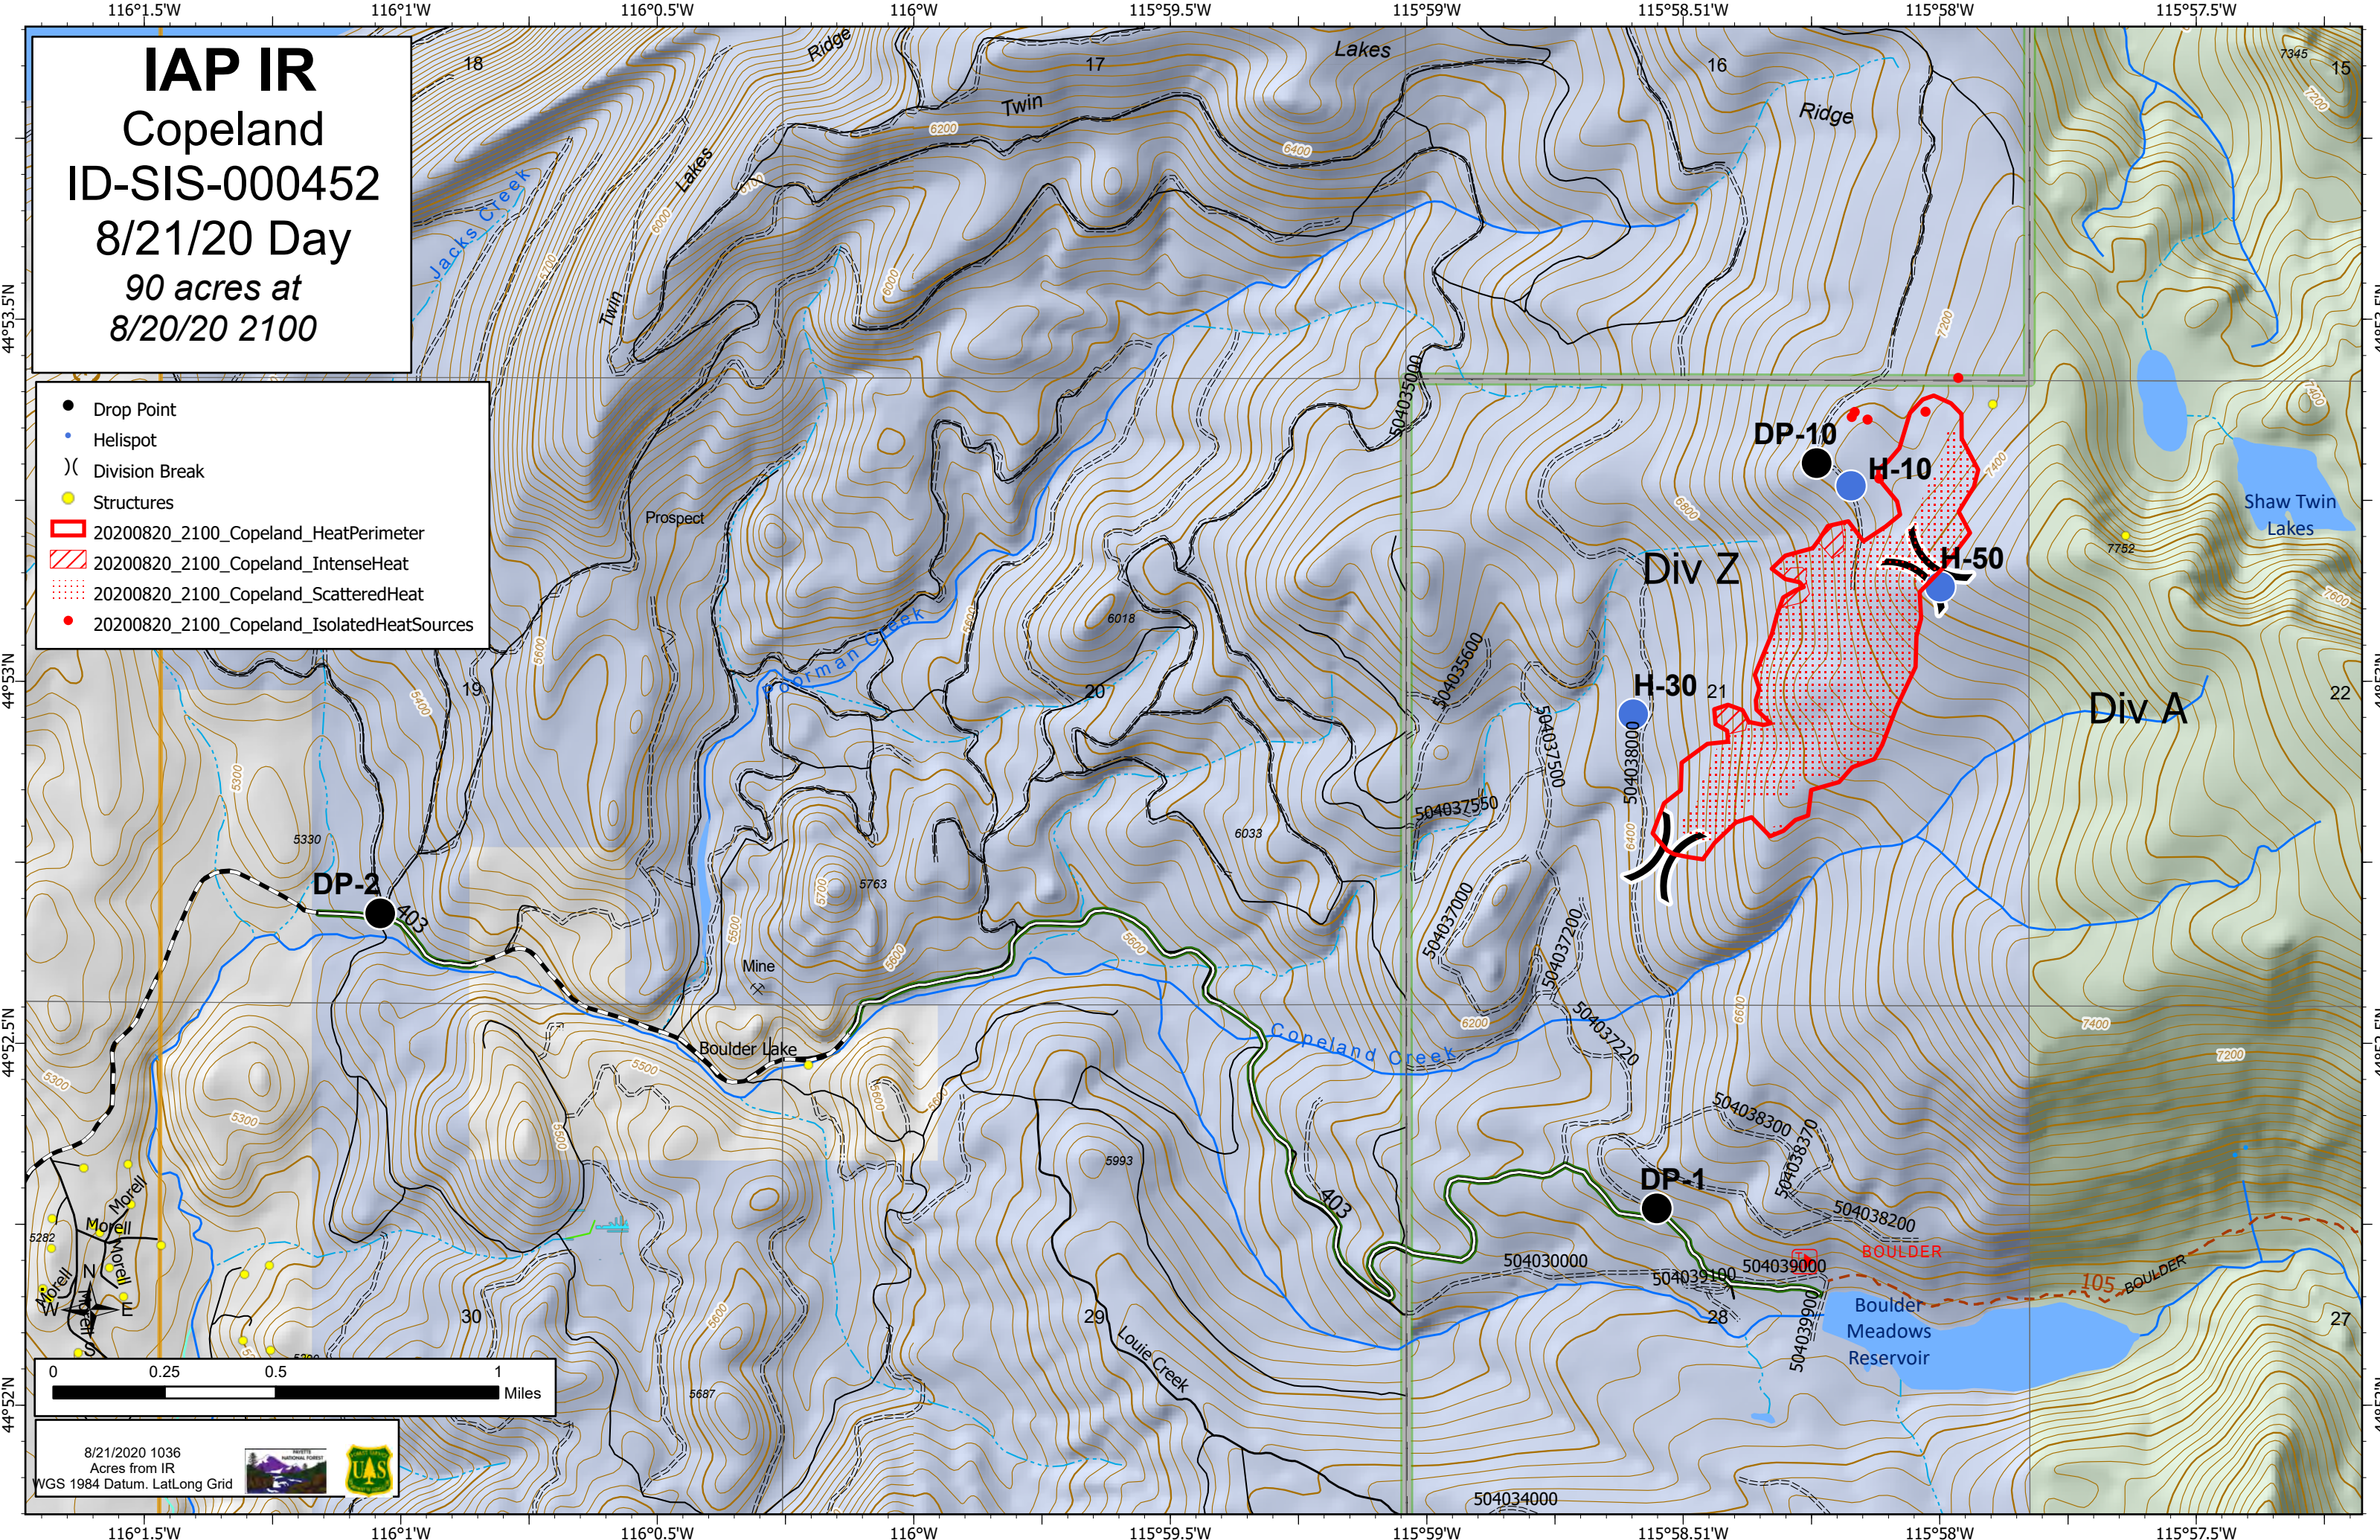

IAP IR

Copeland

ID-SIS-000452

8/21/20 Day

90 acres at

8/20/20 2100

- Drop Point
- Helispot
-) Division Break
- Structures
- ▭ 20200820_2100_Copeland_HeatPerimeter
- ▨ 20200820_2100_Copeland_IntenseHeat
- ▤ 20200820_2100_Copeland_ScatteredHeat
- 20200820_2100_Copeland_IsolatedHeatSources

8/21/2020 1036
Acres from IR
WGS 1984 Datum. LatLong Grid