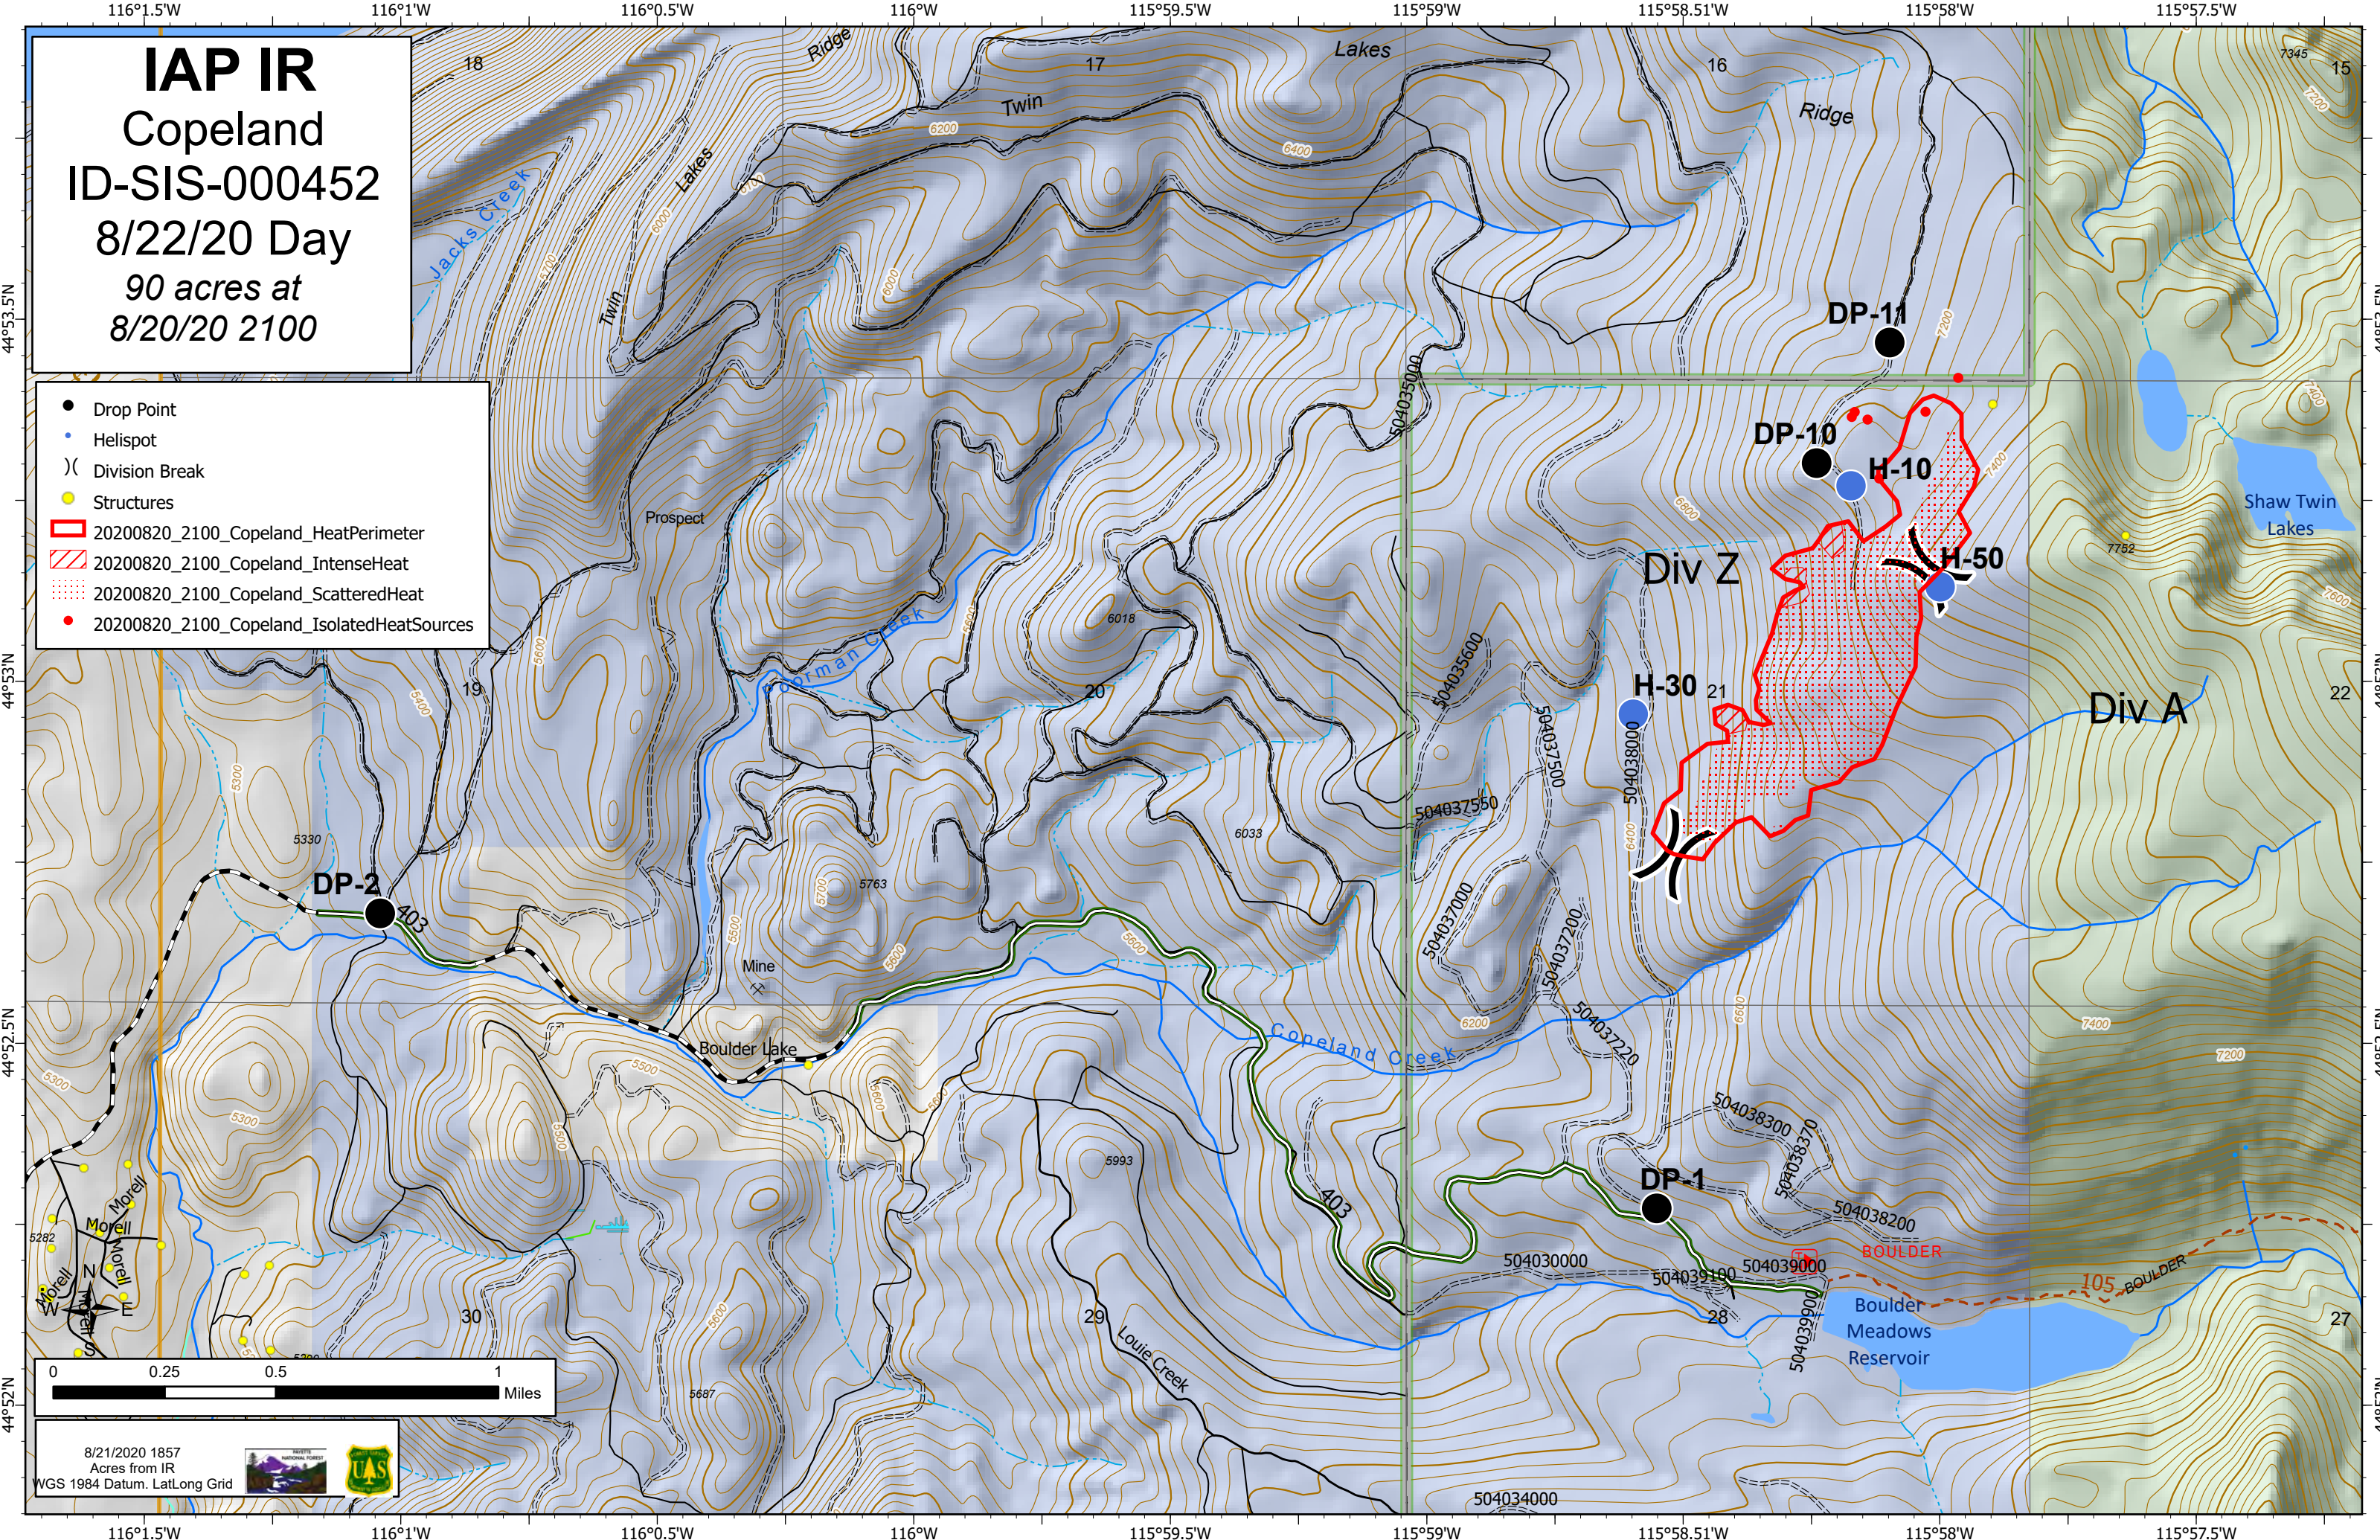

IAP IR

Copeland

ID-SIS-000452

8/22/20 Day

90 acres at

8/20/20 2100

- Drop Point
- Helispot
- ⌋ Division Break
- Structures
- ▭ 20200820_2100_Copeland_HeatPerimeter
- ▨ 20200820_2100_Copeland_IntenseHeat
- ▩ 20200820_2100_Copeland_ScatteredHeat
- 20200820_2100_Copeland_IsolatedHeatSources

8/21/2020 1857
 Acres from IR
 WGS 1984 Datum. LatLong Grid