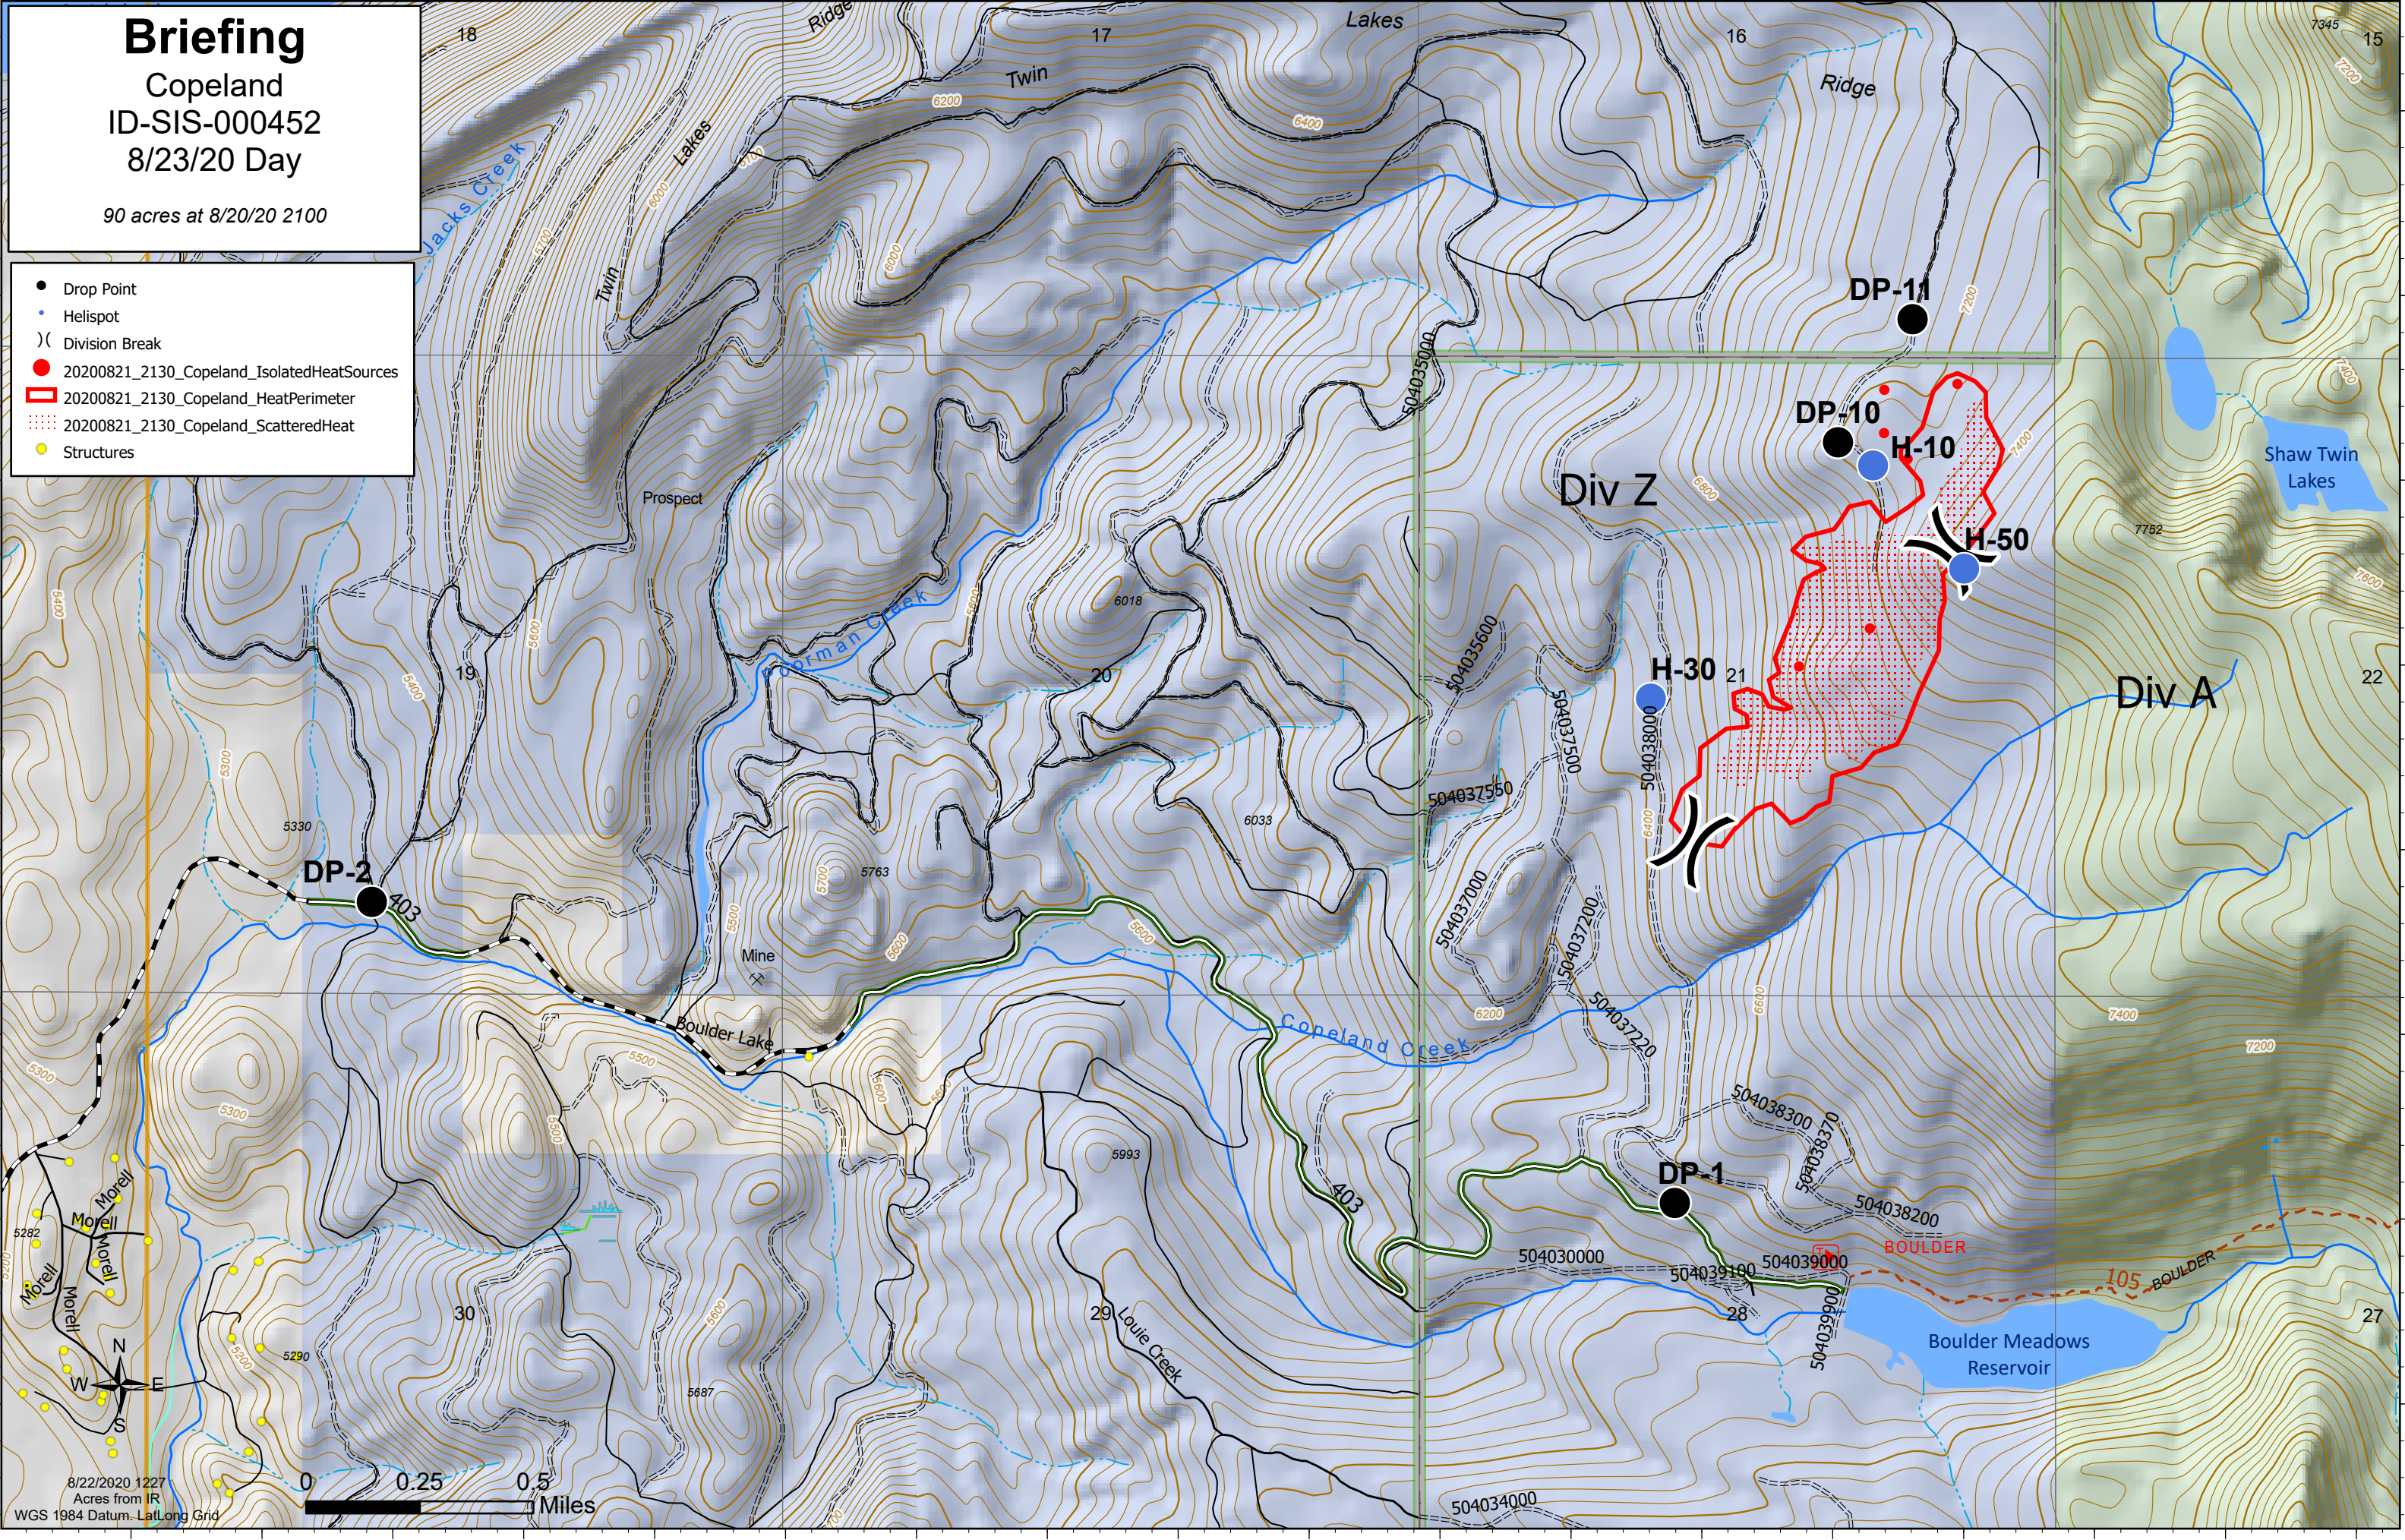

Briefing
 Copeland
 ID-SIS-000452
 8/23/20 Day
 90 acres at 8/20/20 2100

- Drop Point
- Helispot
-) (Division Break
- 20200821_2130_Copeland_IsolatedHeatSources
- ▭ 20200821_2130_Copeland_HeatPerimeter
- ⋯ 20200821_2130_Copeland_ScatteredHeat
- Structures

8/22/2020 1227
 Acres from IR
 WGS 1984 Datum, Lat, Long Grid