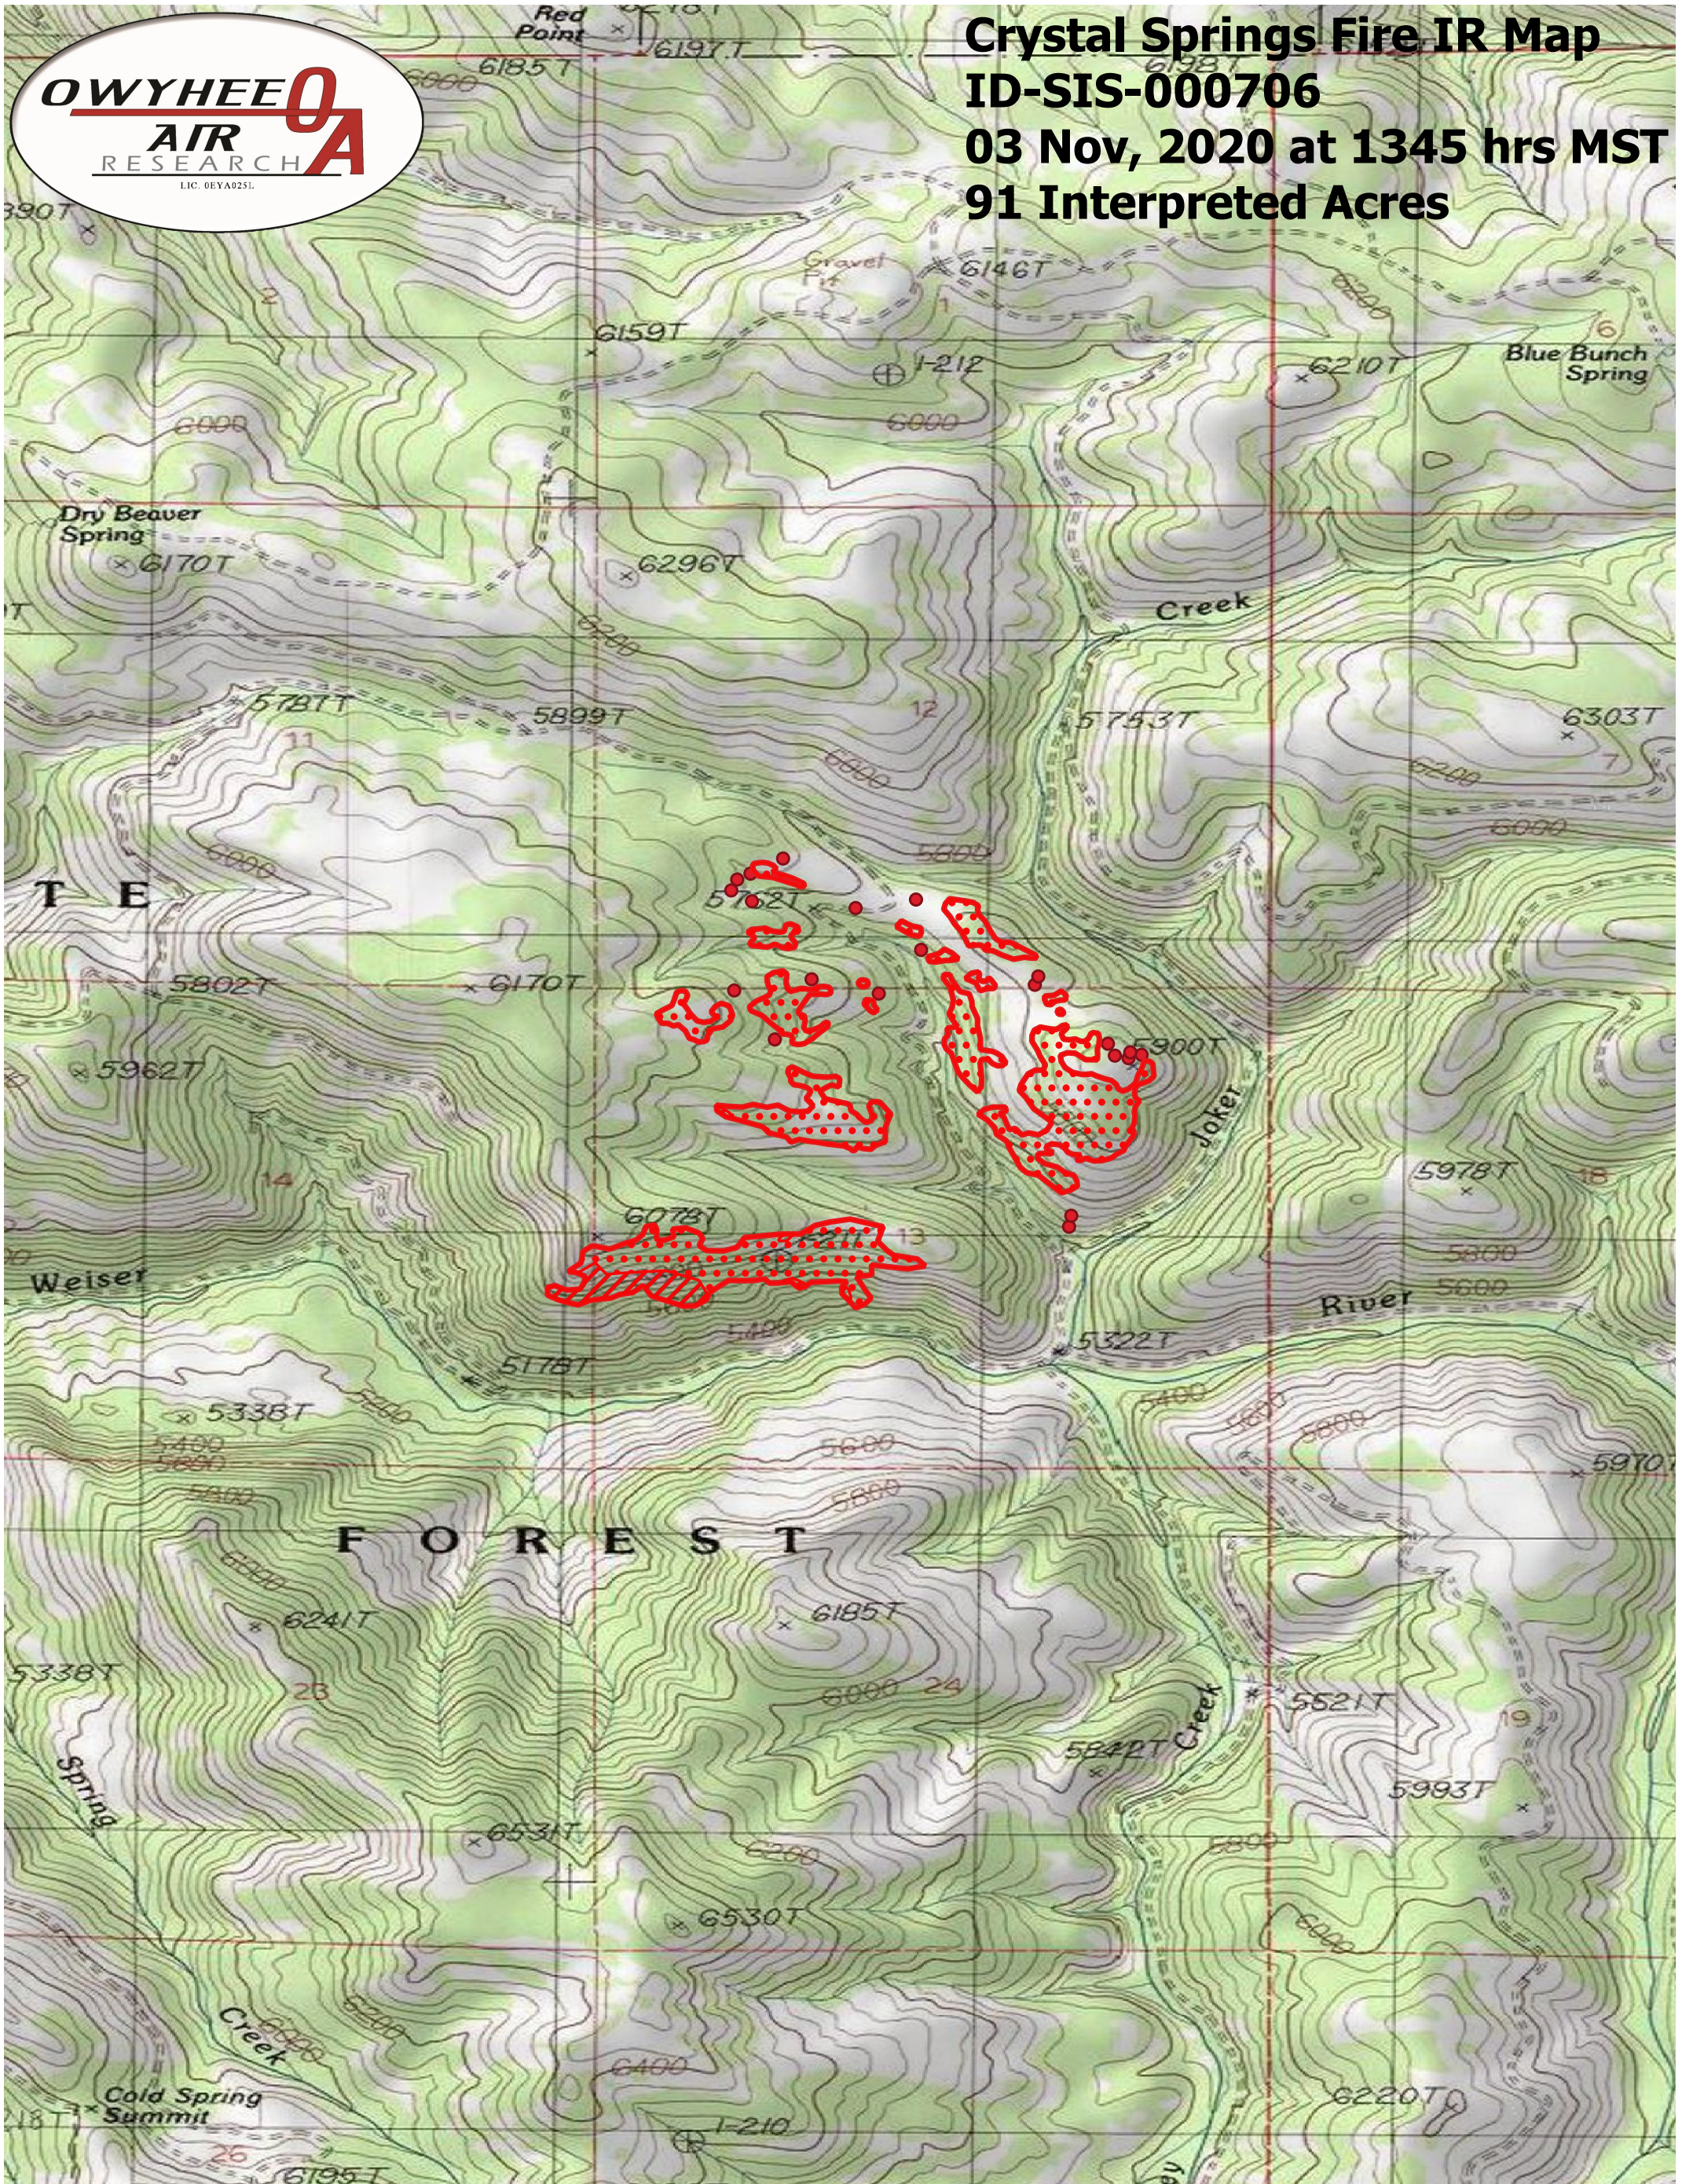

# Crystal Springs Fire IR Map

**ID-SIS-000706**  
**03 Nov, 2020 at 1345 hrs MST**  
**91 Interpreted Acres**

- Legend**
- Burn Perimeter
  - Scattered Heat
  - Intense Heat
  - Isolated Heat

Scale: 1:10,000  
Projection: WGS 84  
Produced by Owyhee Air Research, Inc.  
IR Interpreter: Courtney Holley  
fire@owyheeair.com (208) 442-5405