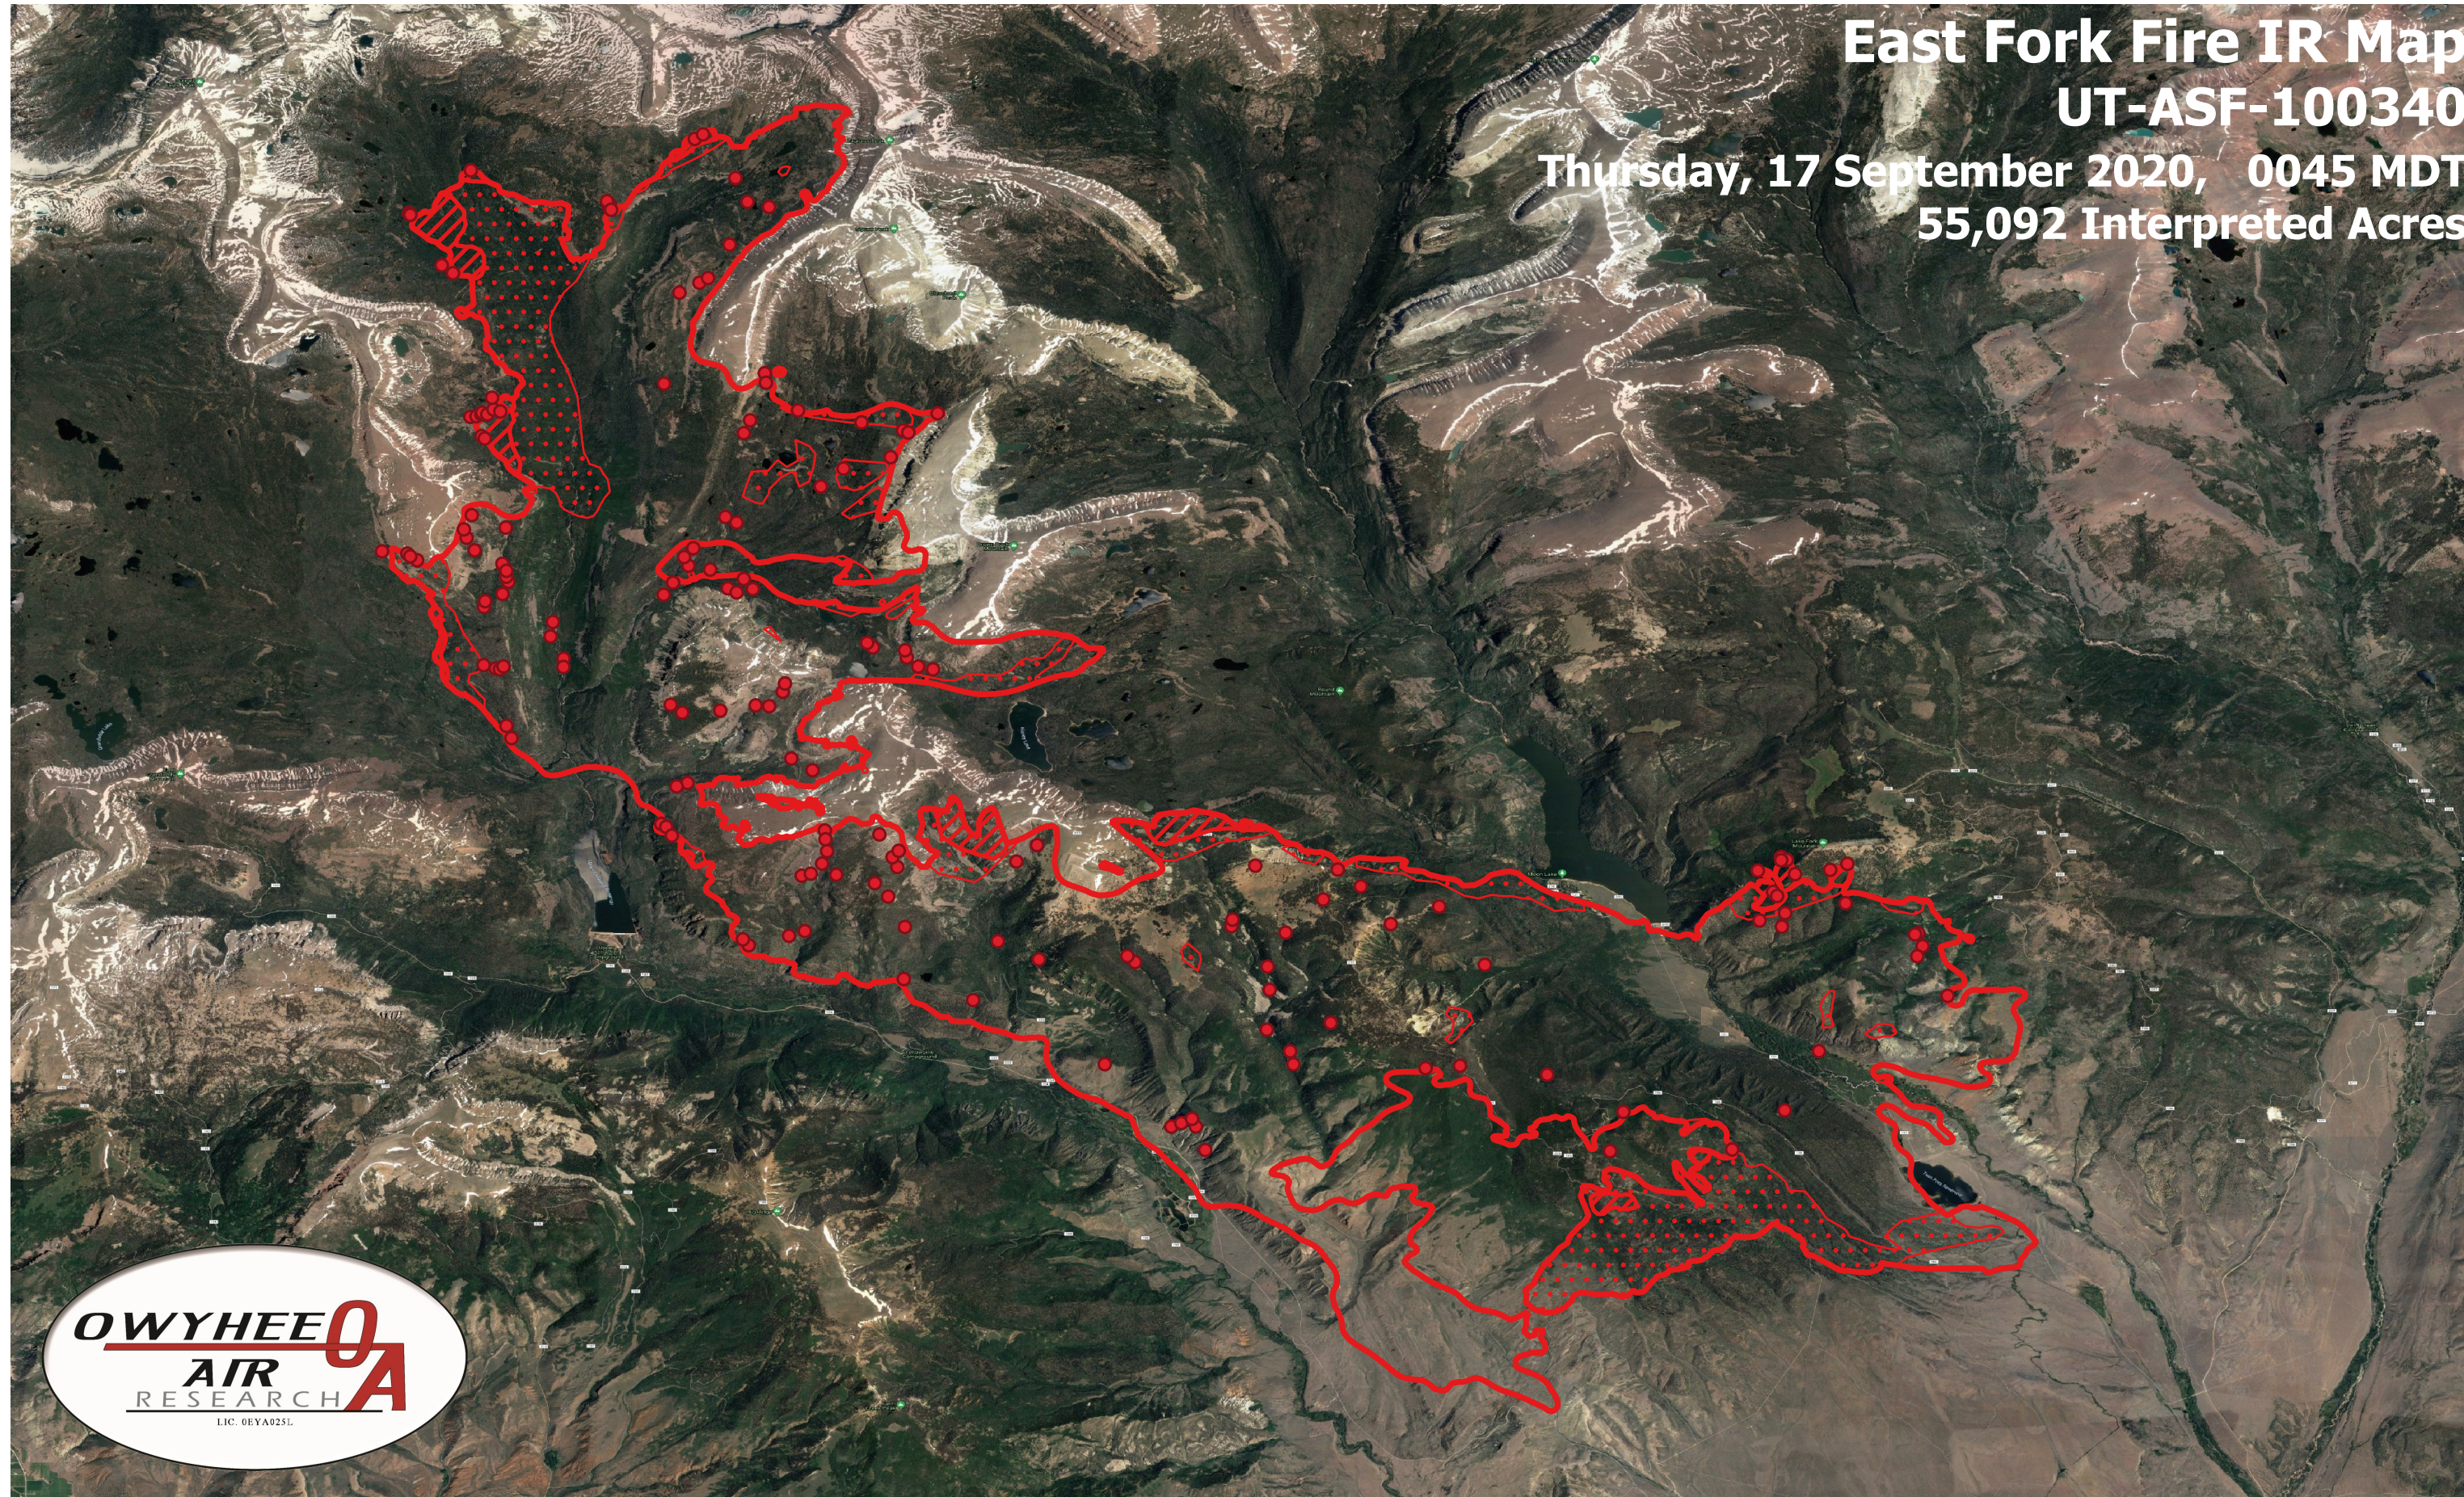

# East Fork Fire IR Map

UT-ASF-100340

Thursday, 17 September 2020, 0045 MDT

55,092 Interpreted Acres

- Legend**
- IR Isolated Heat
  - ▭ Burn Perimeter
  - ▨ IR Intense Heat
  - ⋯ IR Scattered Heat

Scale: 1:75,000  
Projection: WGS 84  
Produced by Owyhee Air Research, Inc.  
IR Interpreter: C. Merriman  
fire@owyheear.com (208) 442-5405