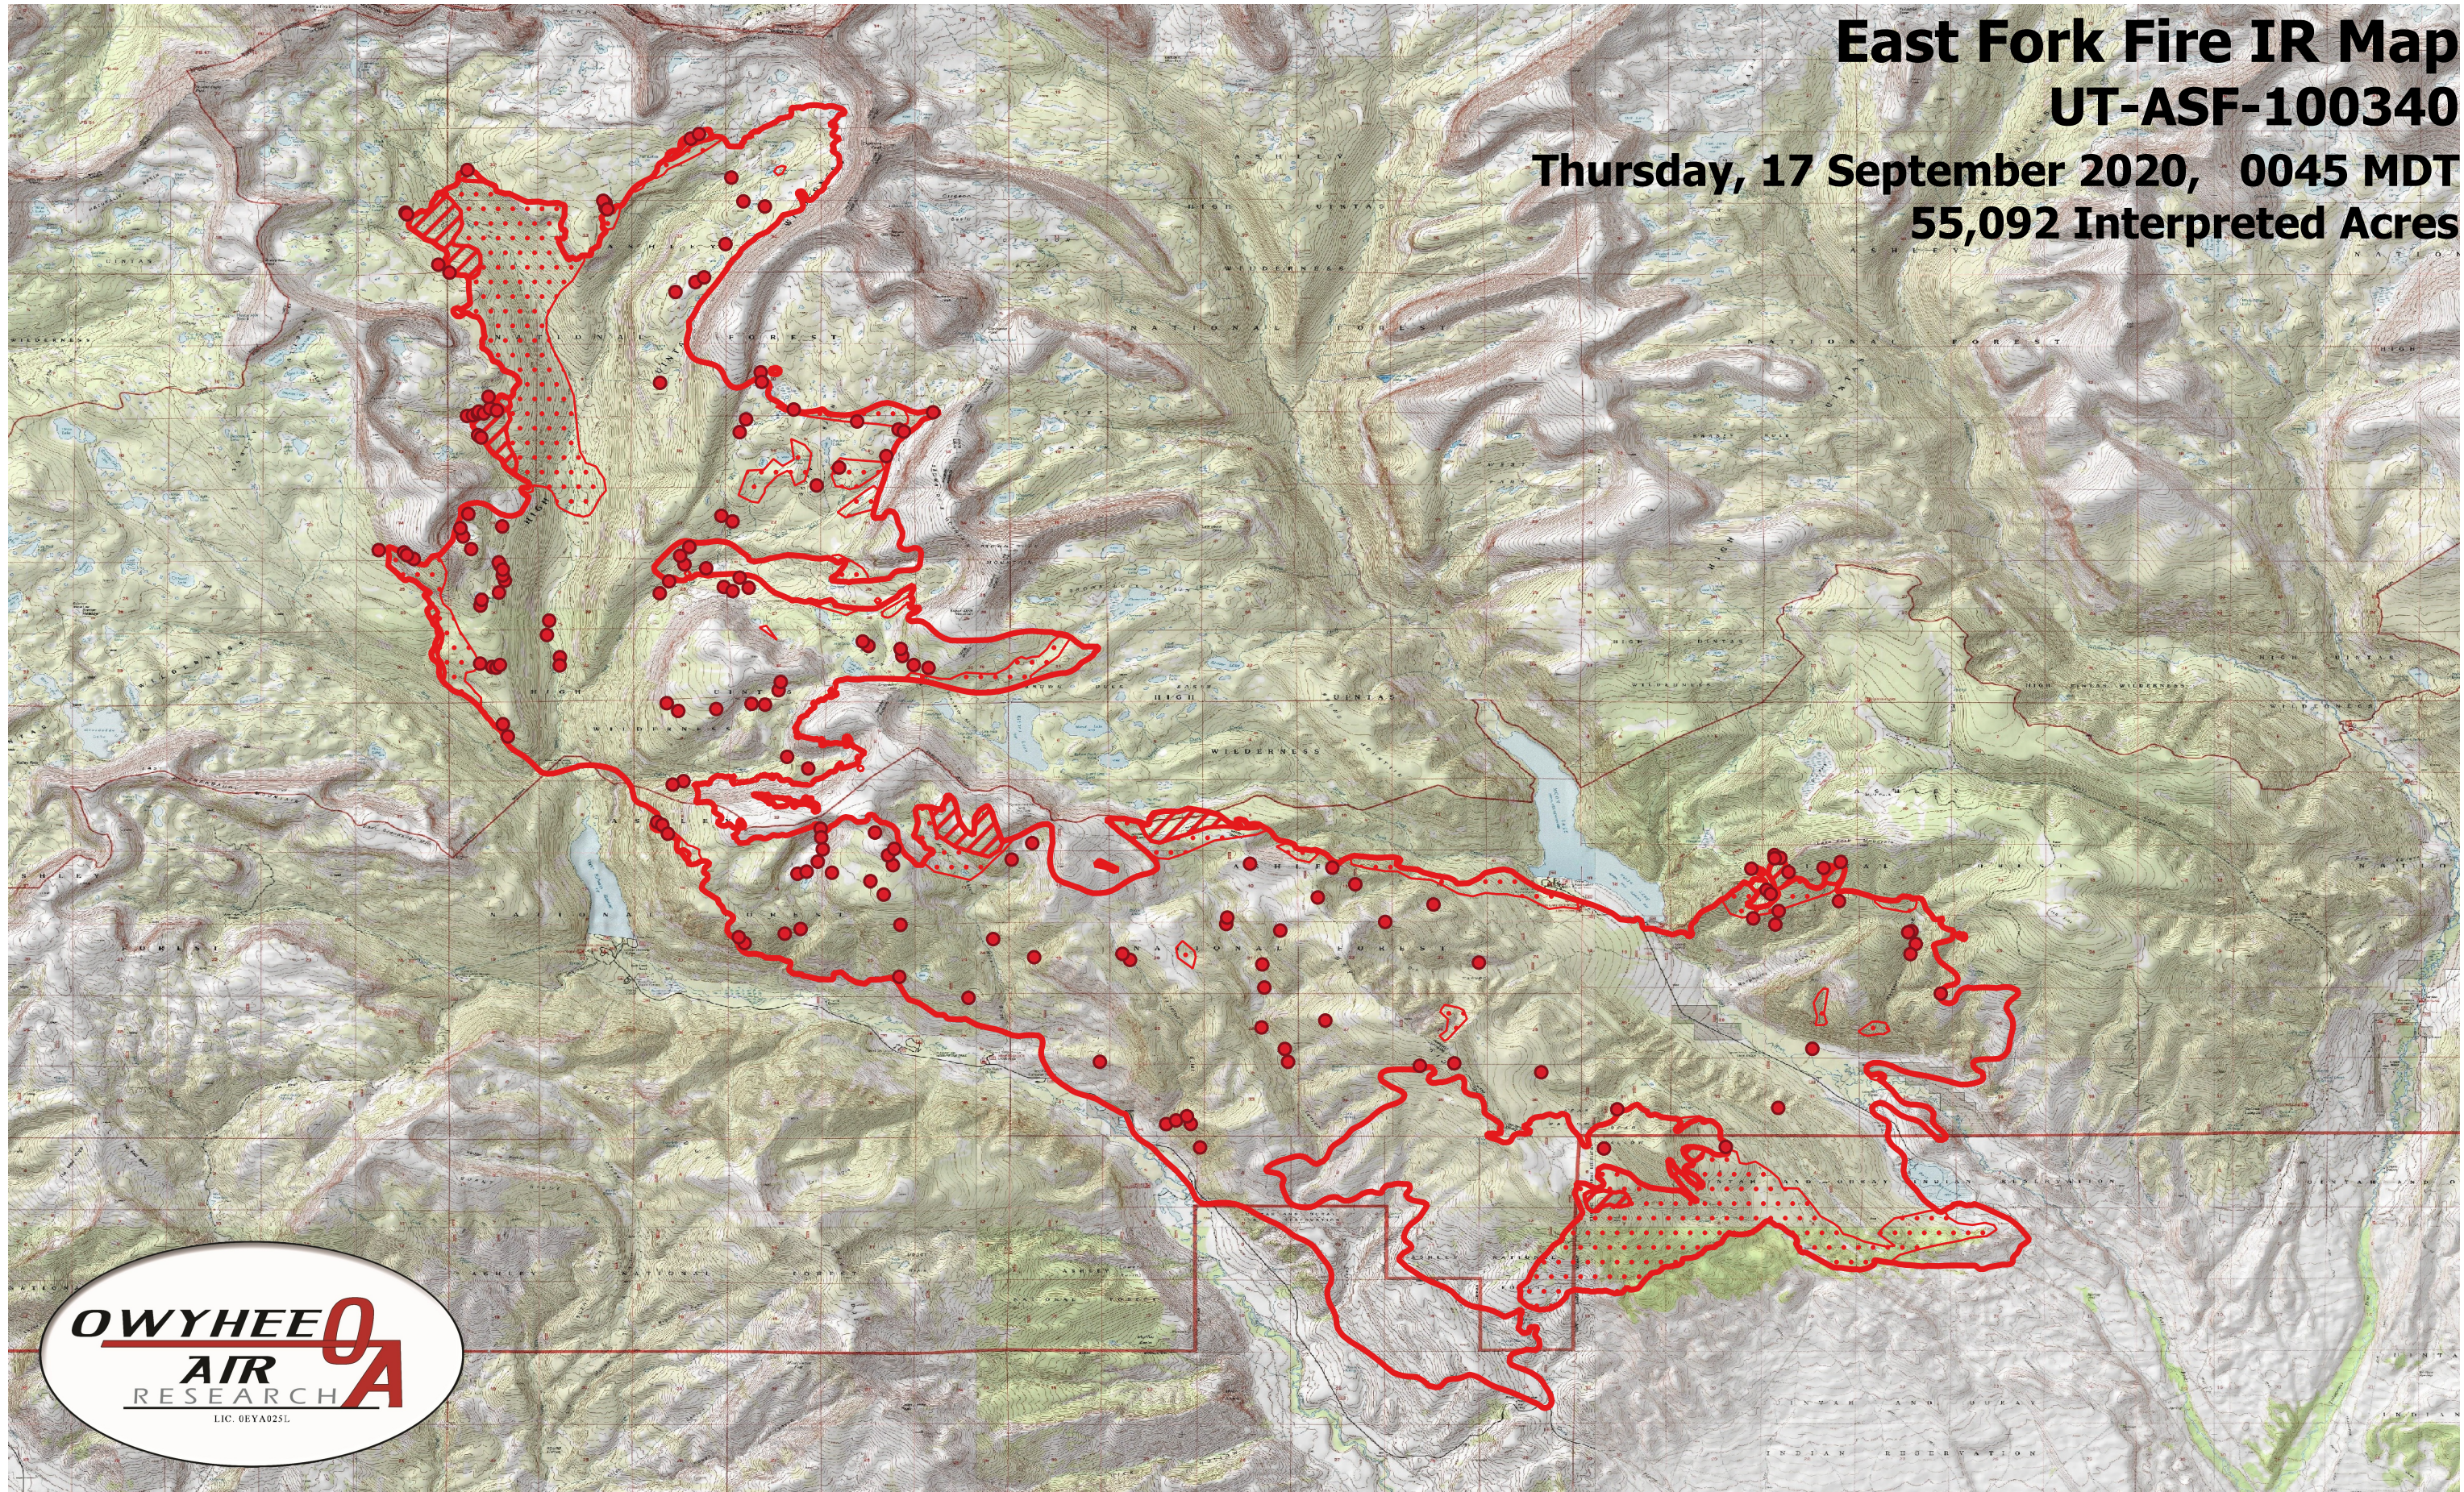

East Fork Fire IR Map

UT-ASF-100340

Thursday, 17 September 2020, 0045 MDT

55,092 Interpreted Acres

Legend

- IR Isolated Heat
- ▭ Burn Perimeter
- ▨ IR Intense Heat
- ⋯ IR Scattered Heat

Scale: 1:75,000

Projection: WGS 84