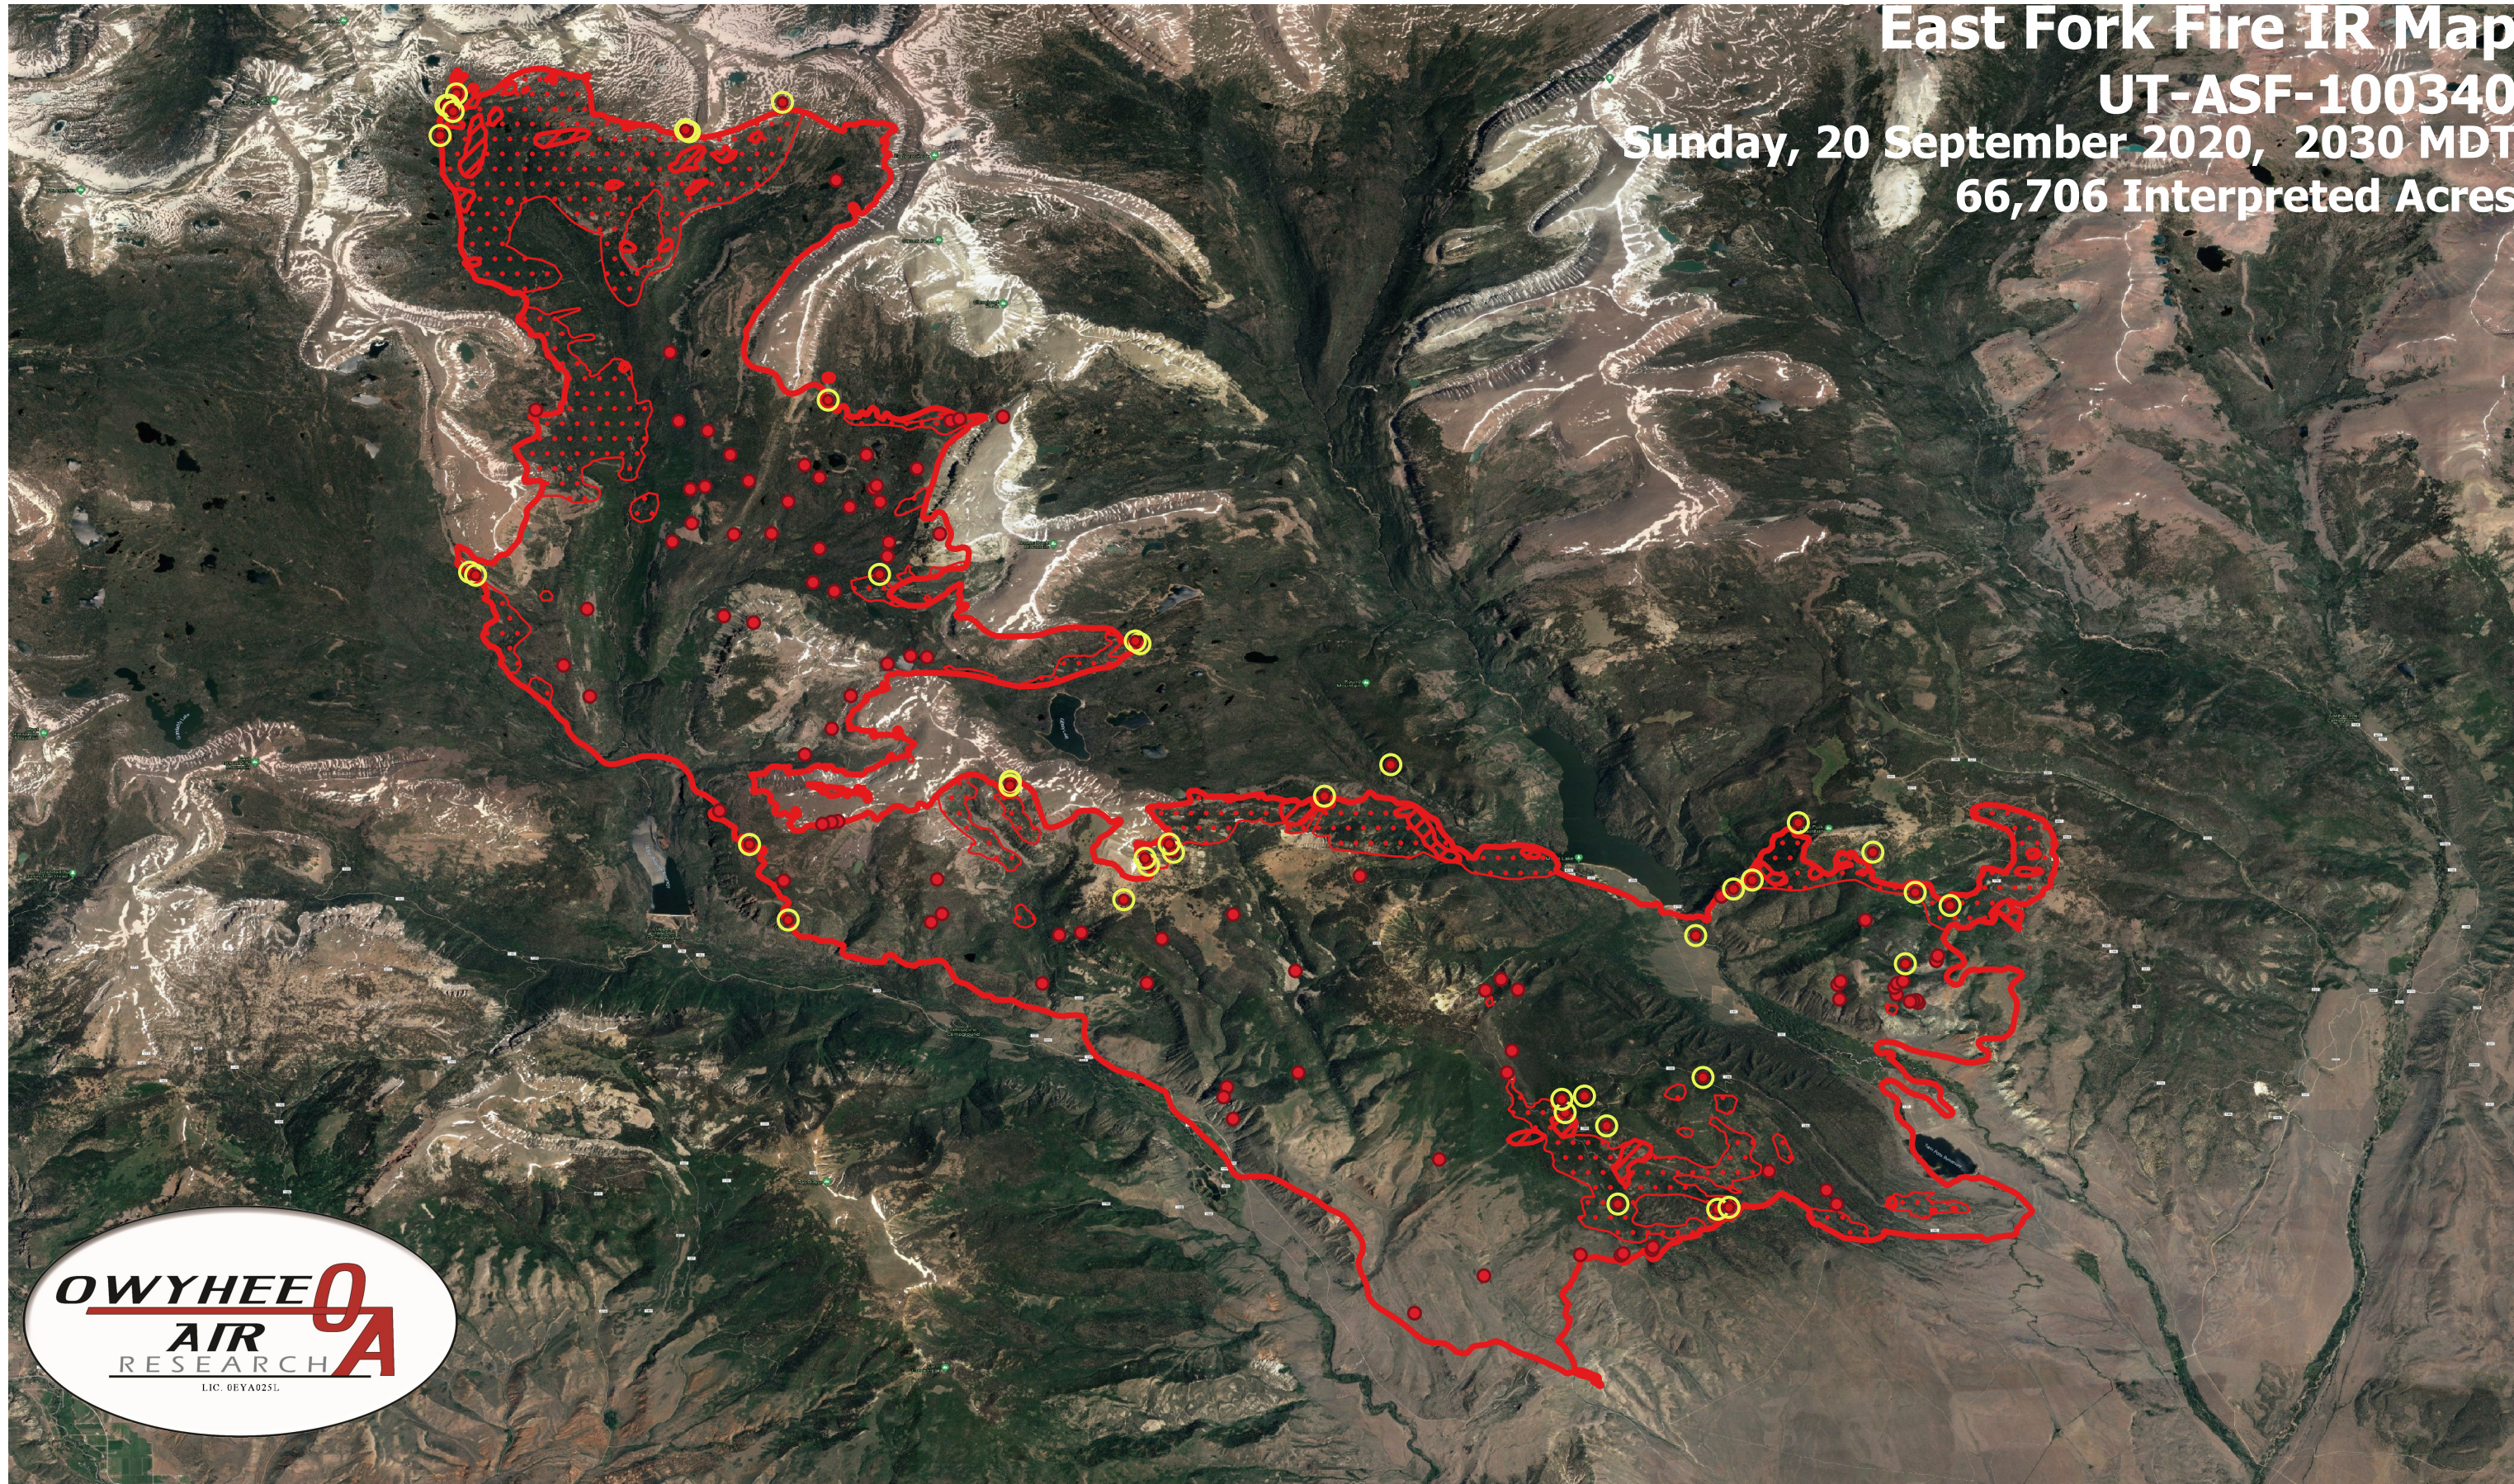

# East Fork Fire IR Map

UT-ASF-100340

Sunday, 20 September 2020, 2030 MDT

66,706 Interpreted Acres

## Legend

-  IR Priority Hotspots
-  IR Isolated Heat
-  Burn Perimeter
-  IR Intense Heat
-  IR Scattered Heat

Scale: 1:80,000

Projection: WGS 84

Produced by Owyhee Air Research, Inc.

IR Interpreter: C. Merriman