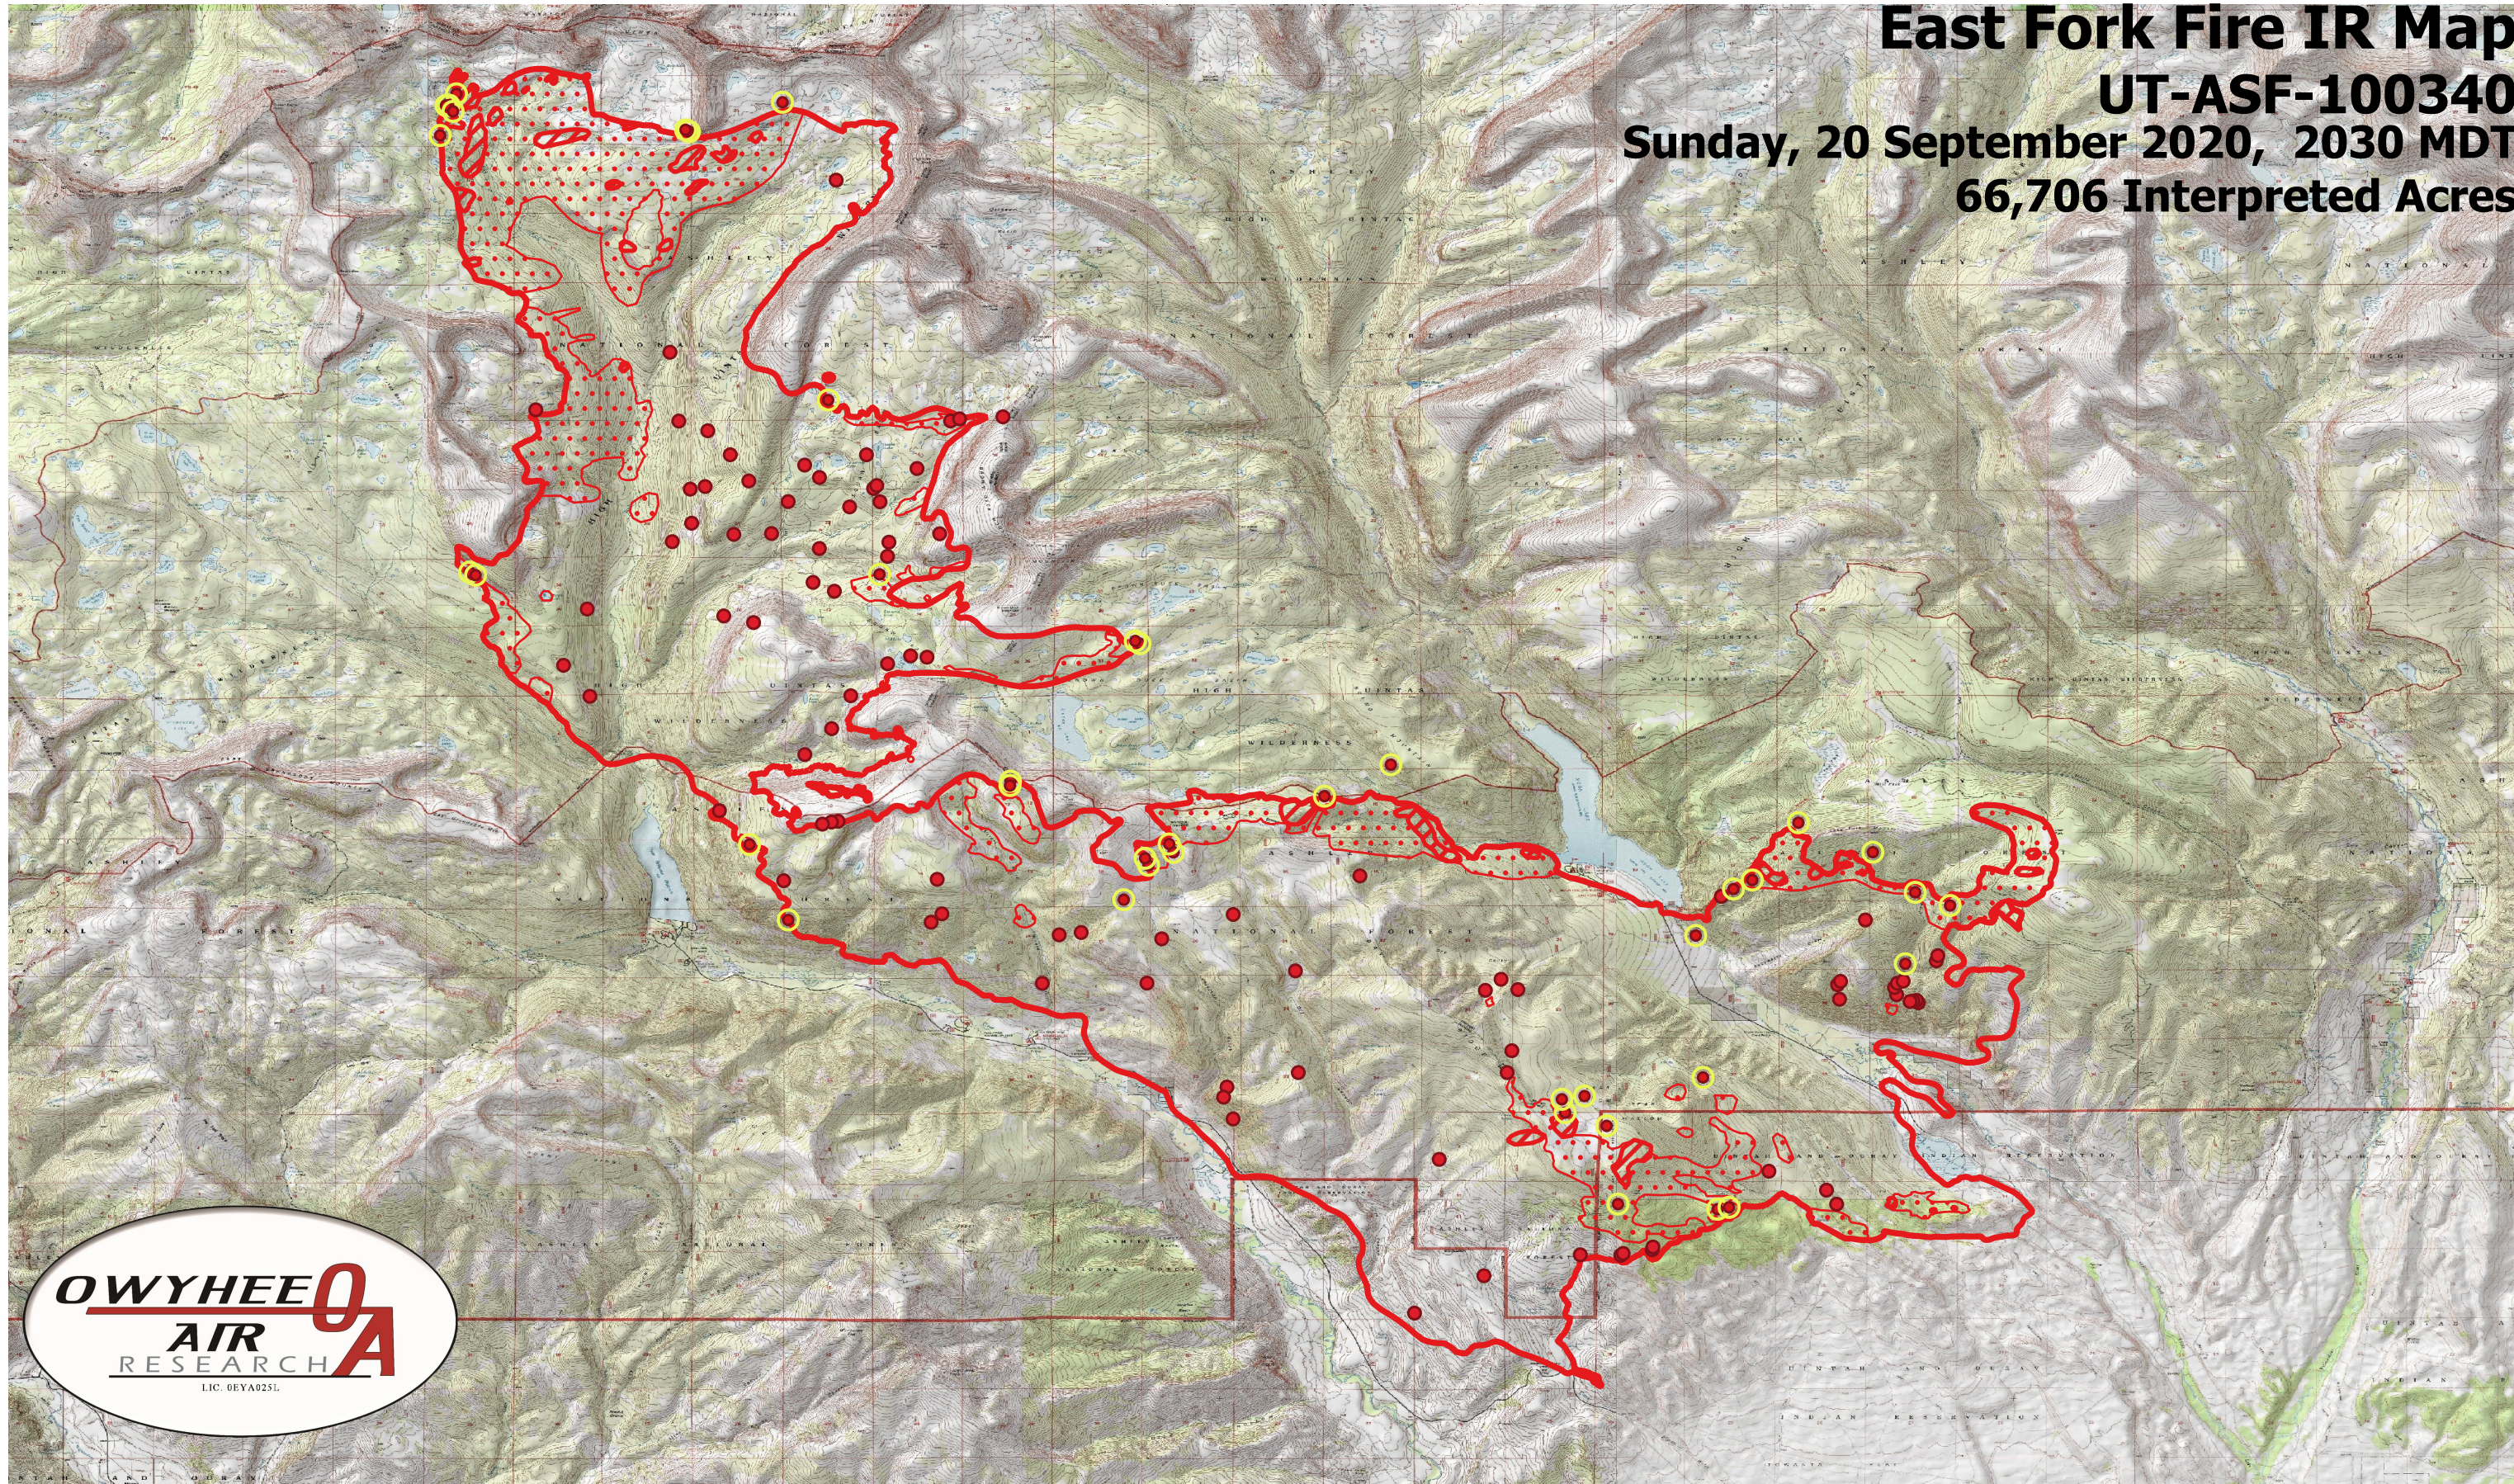

East Fork Fire IR Map

UT-ASF-100340

Sunday, 20 September 2020, 2030 MDT

66,706 Interpreted Acres

Legend

-  IR Priority Hotspots
-  IR Isolated Heat
-  Burn Perimeter
-  IR Intense Heat
-  IR Scattered Heat

Scale: 1:80,000

Projection: WGS 84

Produced by Owyhee Air Research, Inc.

IR Interpreter: C. Merriman

fire@owyheear.com (208) 442-5405