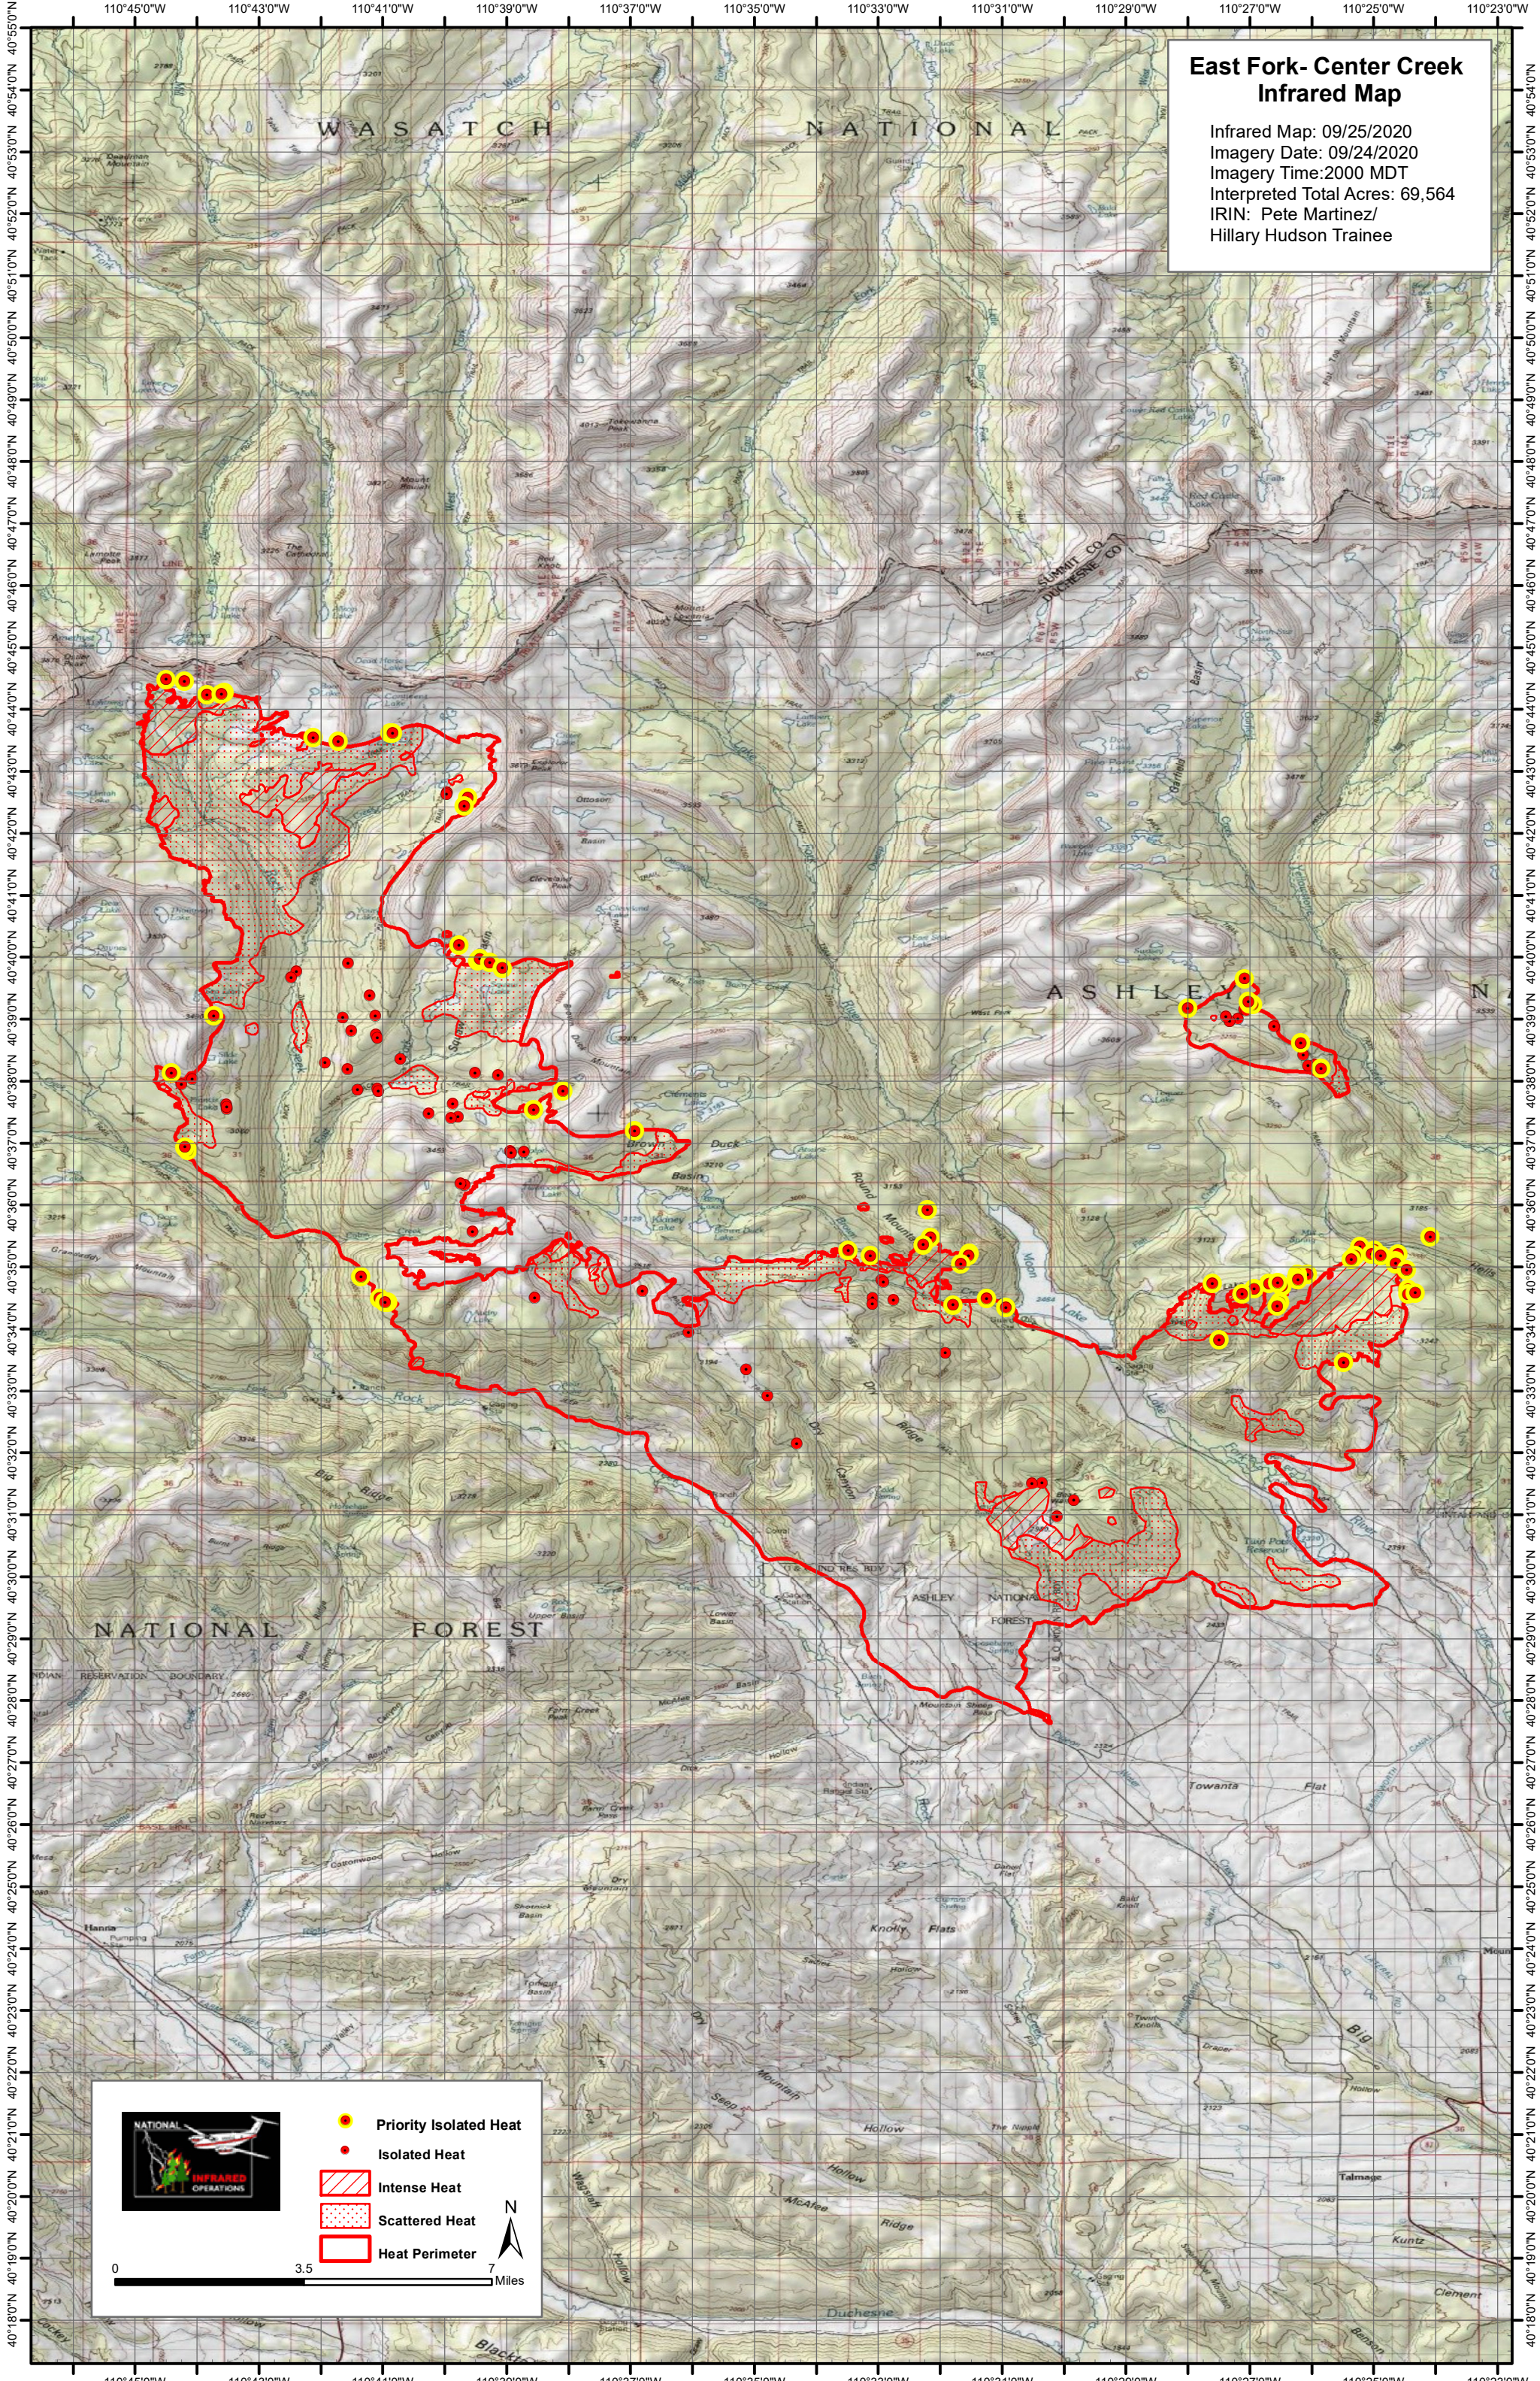

**East Fork- Center Creek
Infrared Map**

Infrared Map: 09/25/2020
 Imagery Date: 09/24/2020
 Imagery Time: 2000 MDT
 Interpreted Total Acres: 69,564
 IRIN: Pete Martinez/
 Hillary Hudson Trainee

Priority Isolated Heat (Yellow circle with red dot)

Isolated Heat (Red circle)

Intense Heat (Red hatched area)

Scattered Heat (Red dotted area)

Heat Perimeter (Red outline)

0 3.5 7 Miles

N