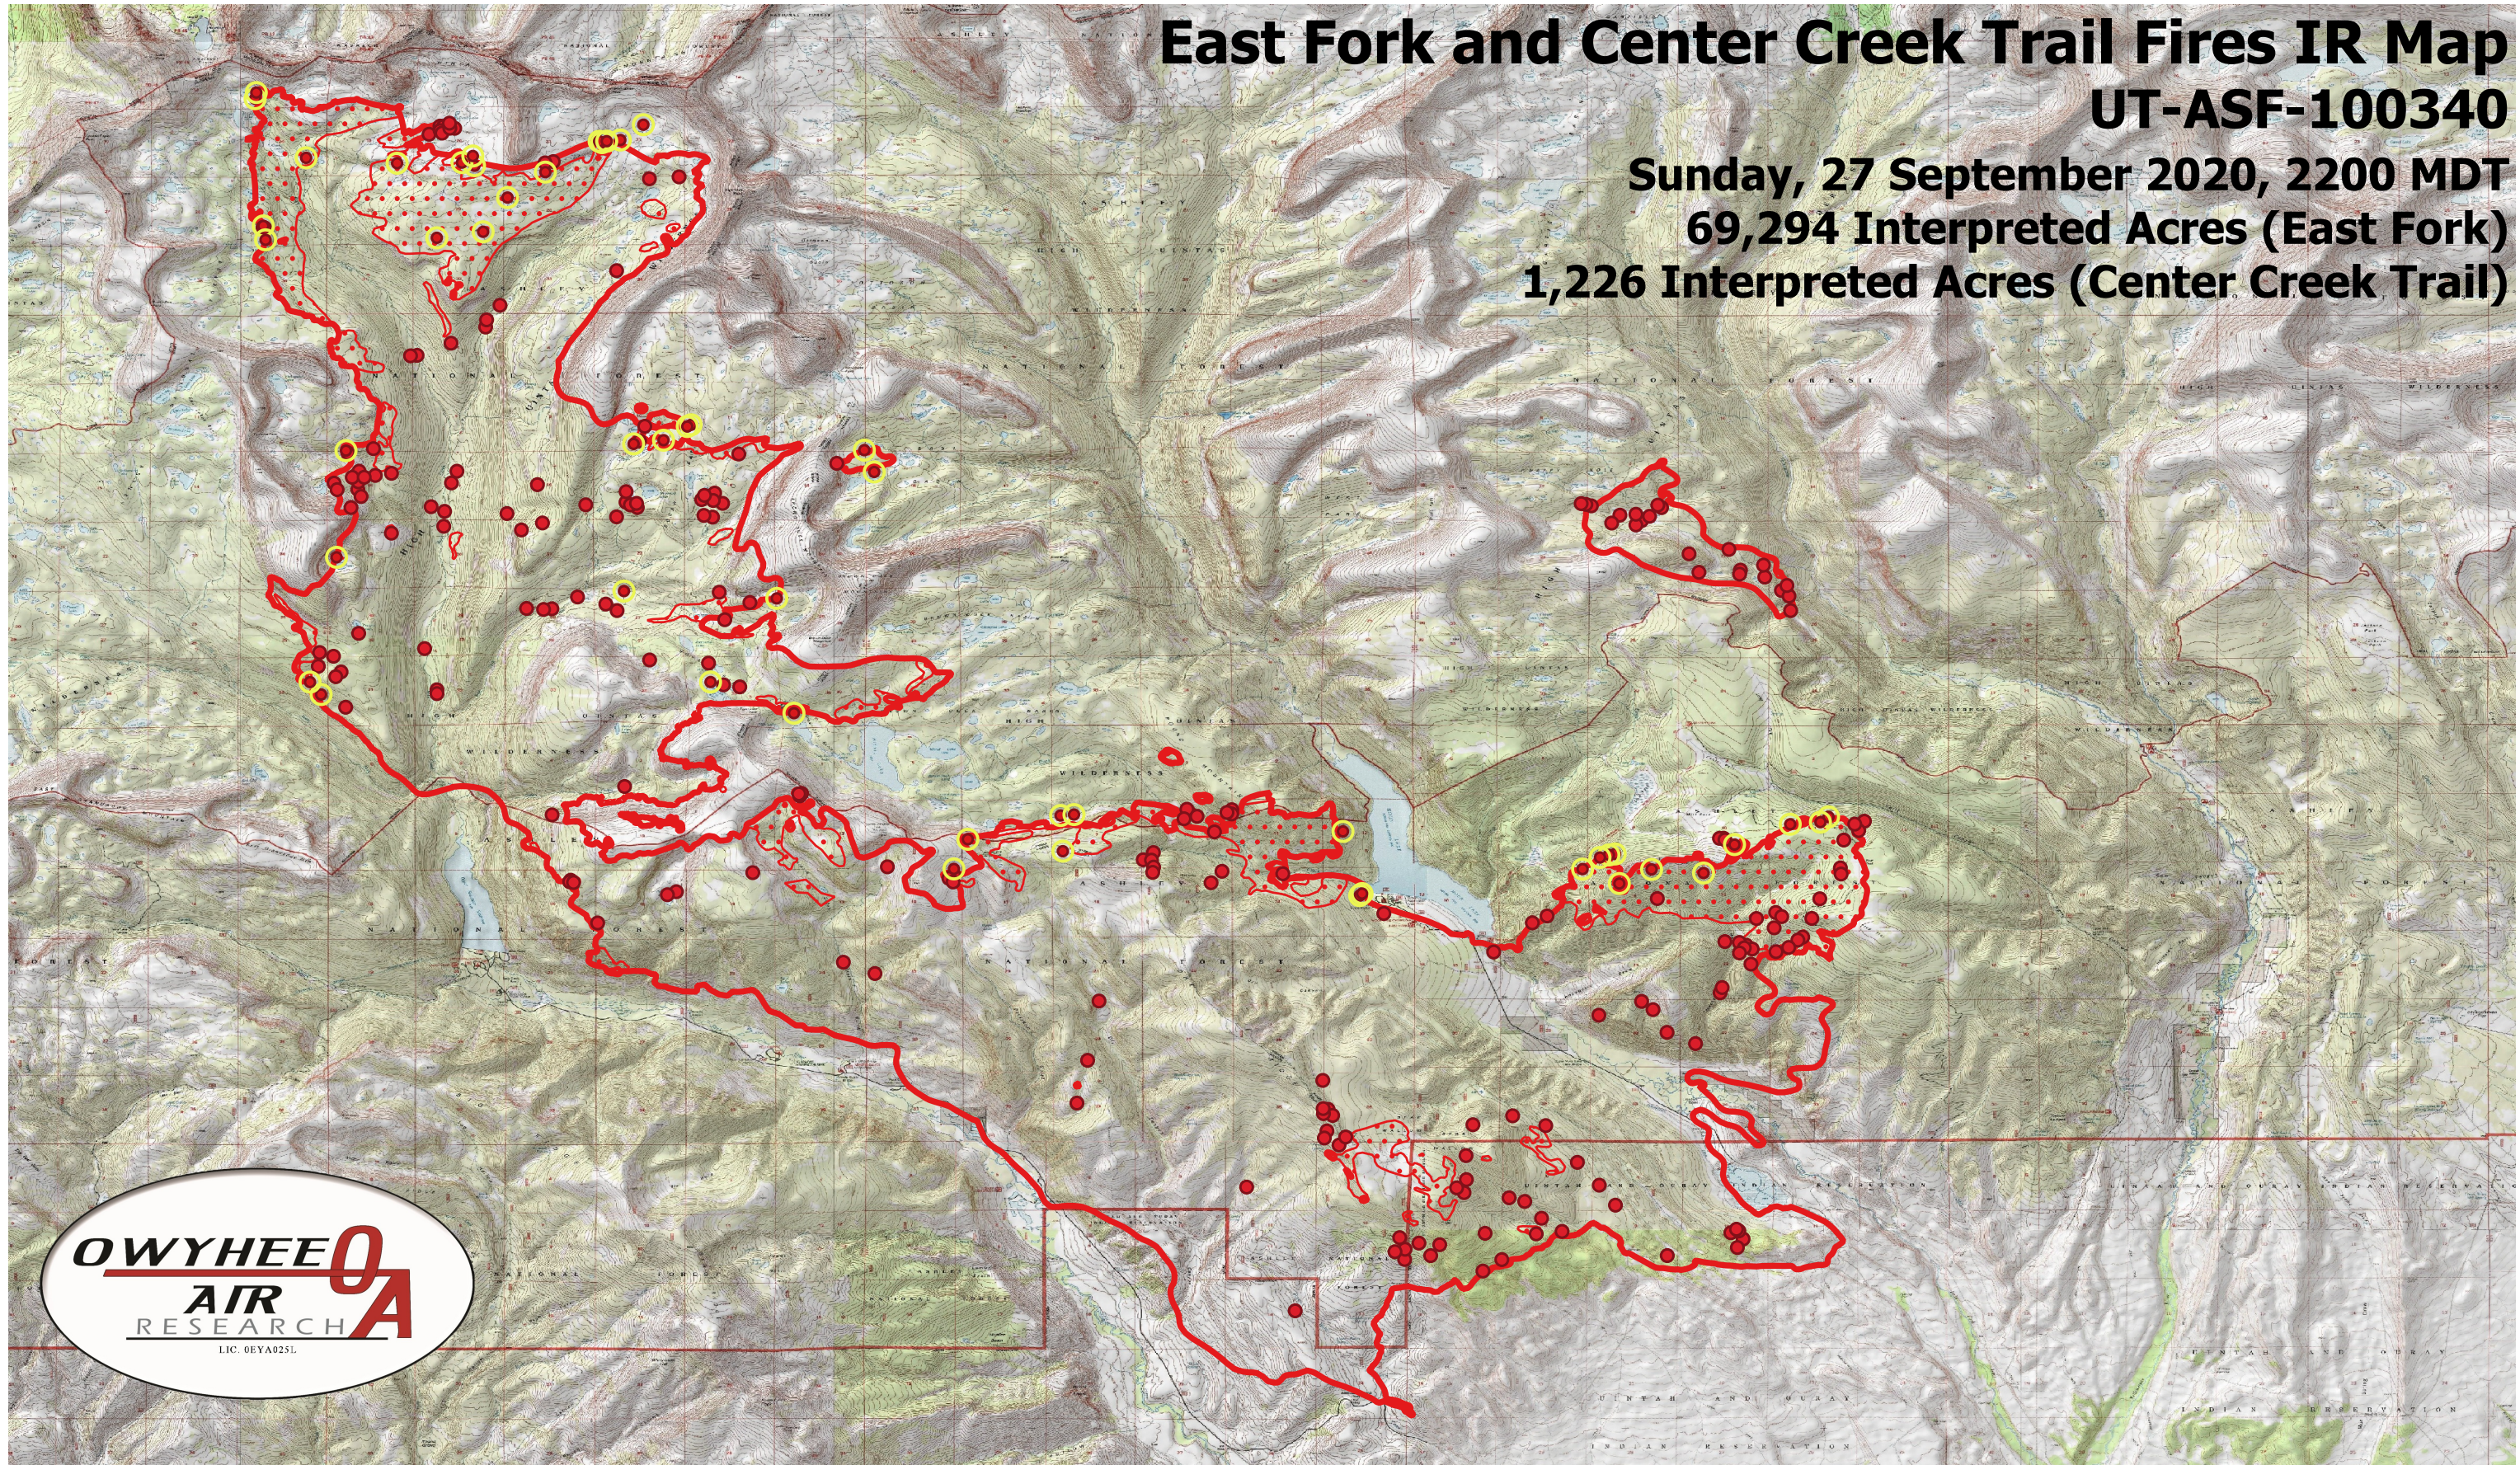

# East Fork and Center Creek Trail Fires IR Map

UT-ASF-100340

Sunday, 27 September 2020, 2200 MDT

69,294 Interpreted Acres (East Fork)

1,226 Interpreted Acres (Center Creek Trail)

## Legend

- IR Priority Isolated Heat
- IR Isolated Heat
- Burn Perimeter
- IR Intense Heat
- IR Scattered Heat

Scale: 1:80,000

Projection: WGS 84

Produced by Owyhee Air Research, Inc.

IR Interpreter: C. Merriman