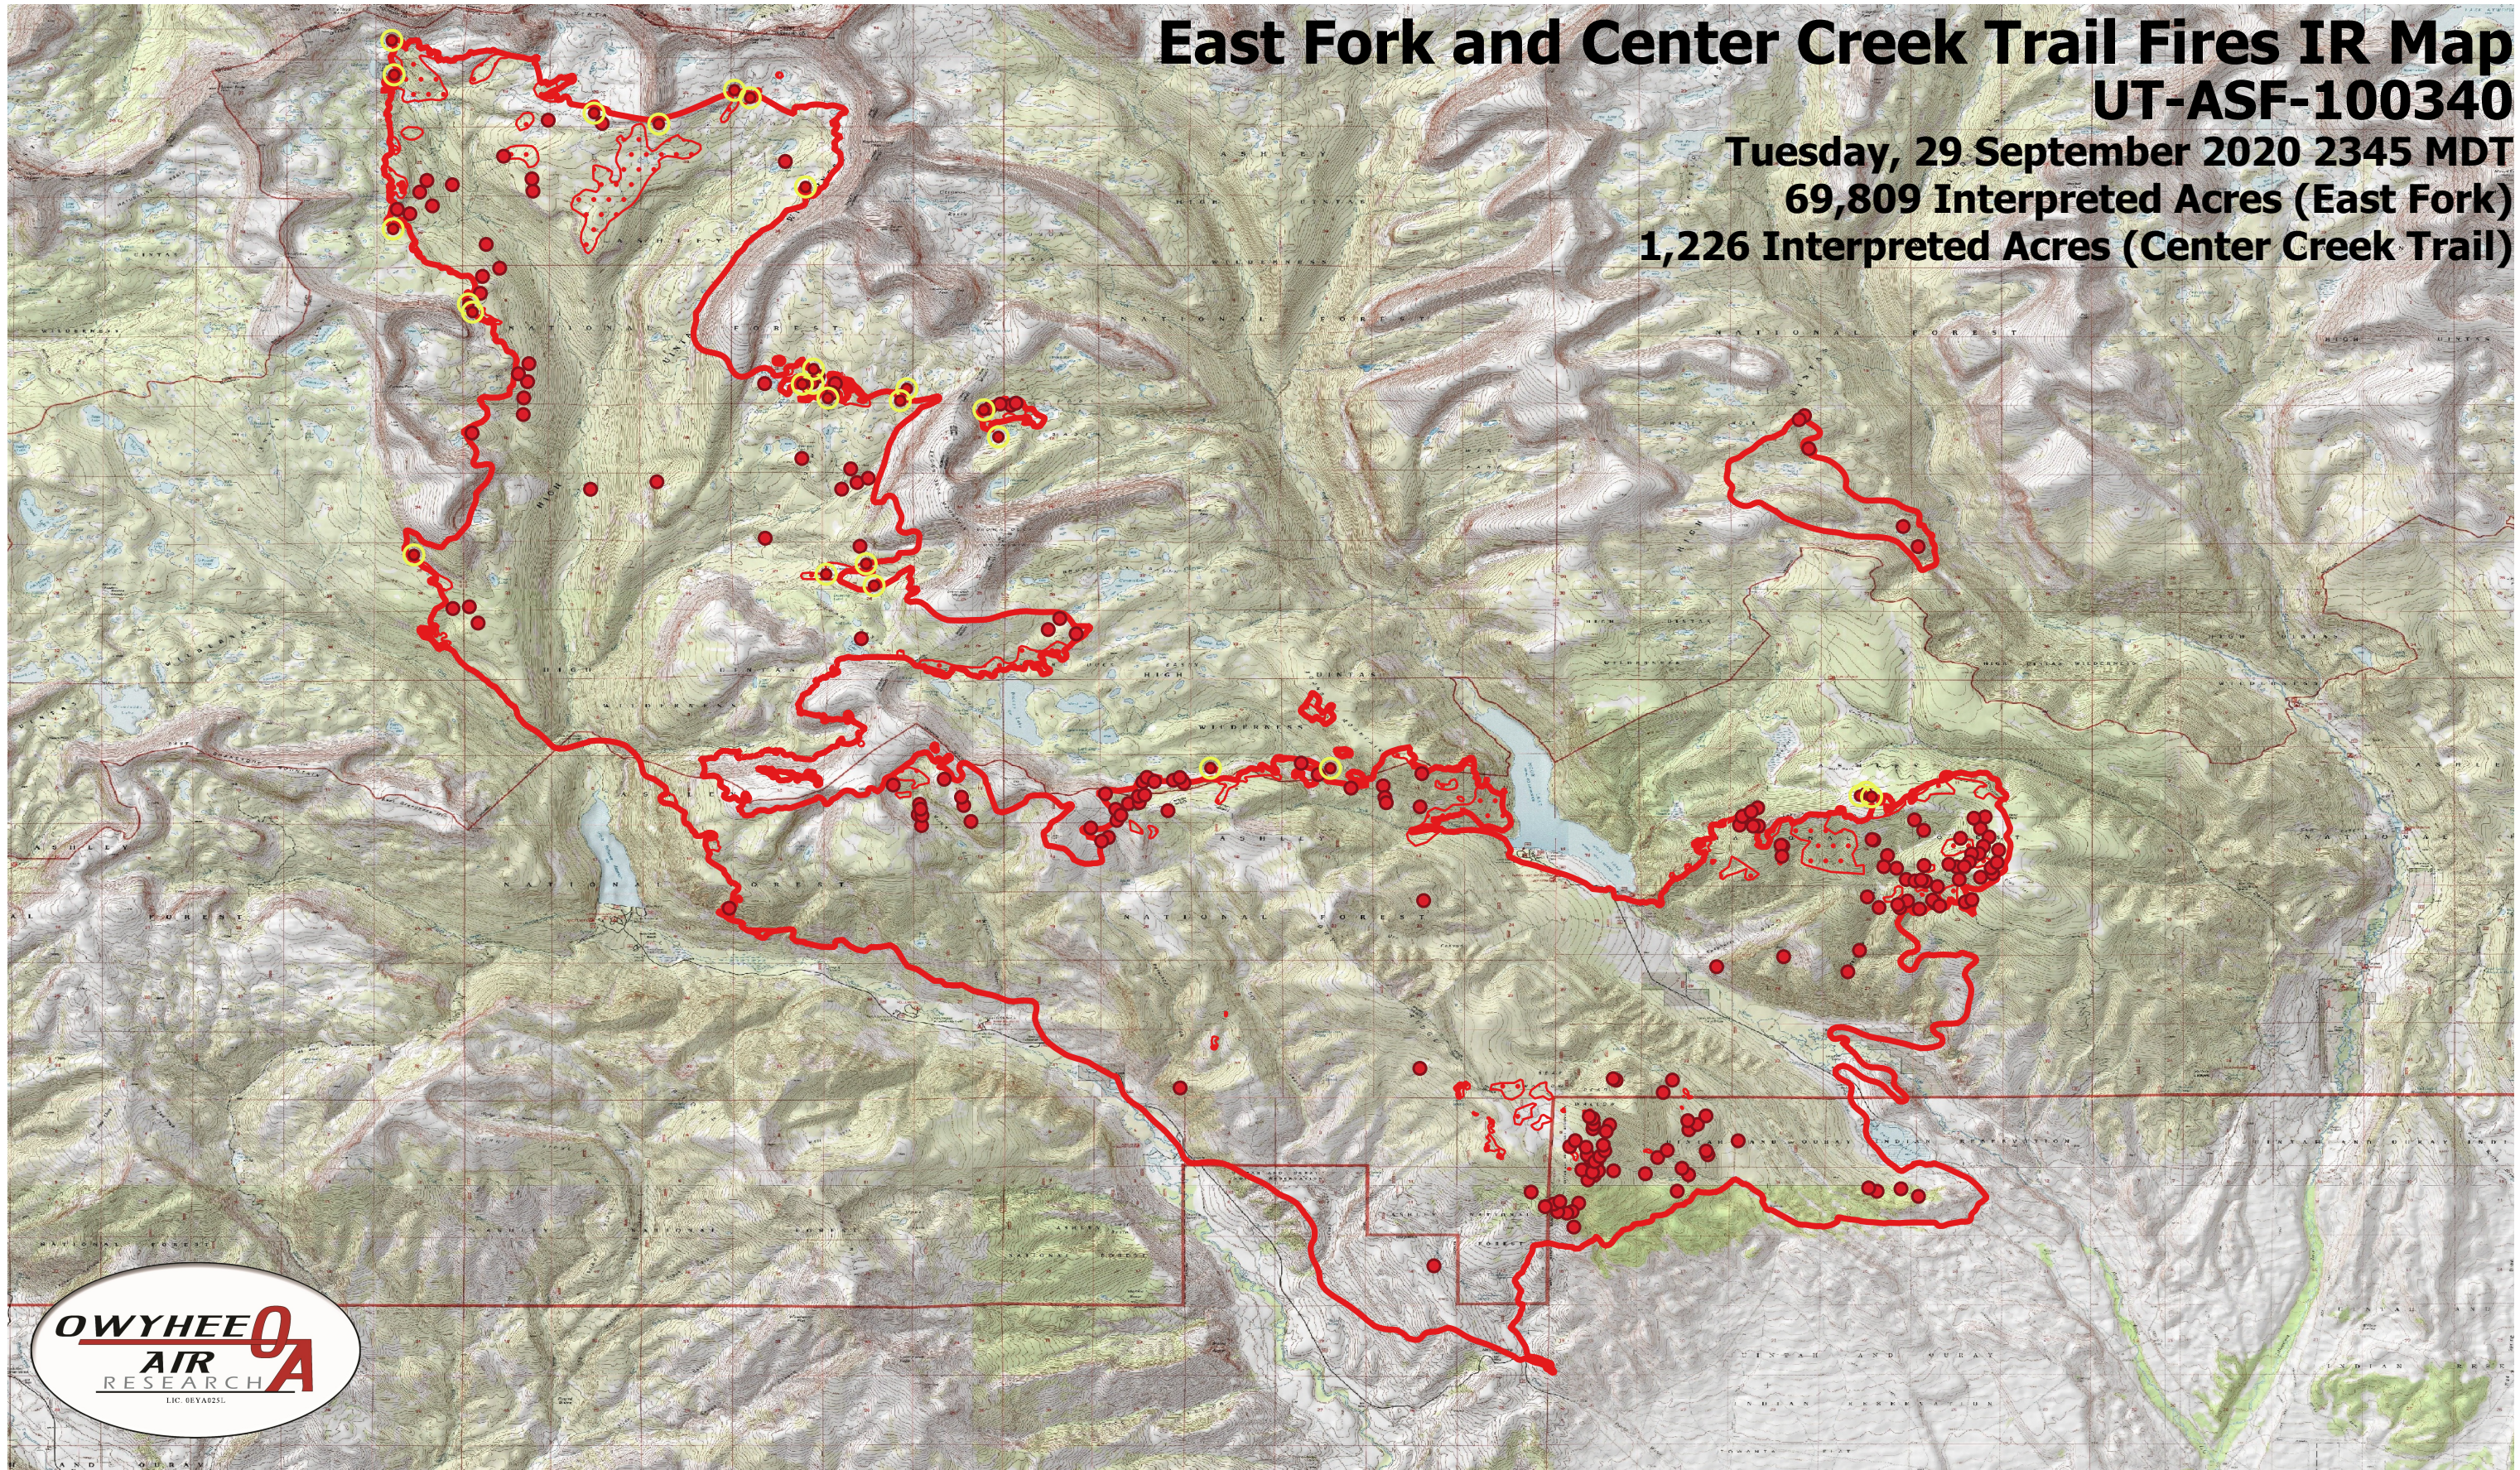

# East Fork and Center Creek Trail Fires IR Map

UT-ASF-100340

Tuesday, 29 September 2020 2345 MDT

69,809 Interpreted Acres (East Fork)

1,226 Interpreted Acres (Center Creek Trail)

## Legend

- IR Priority Isolated Heat
- IR Isolated Heat
- IR Burn Perimeter
- IR Intense Heat
- IR Scattered Heat

Scale: 1:80,000  
Projection: WGS 84  
Produced by Owyhee Air Research, Inc.  
IR Interpreter: C. Holley  
fire@owyheear.com (208) 442-5405