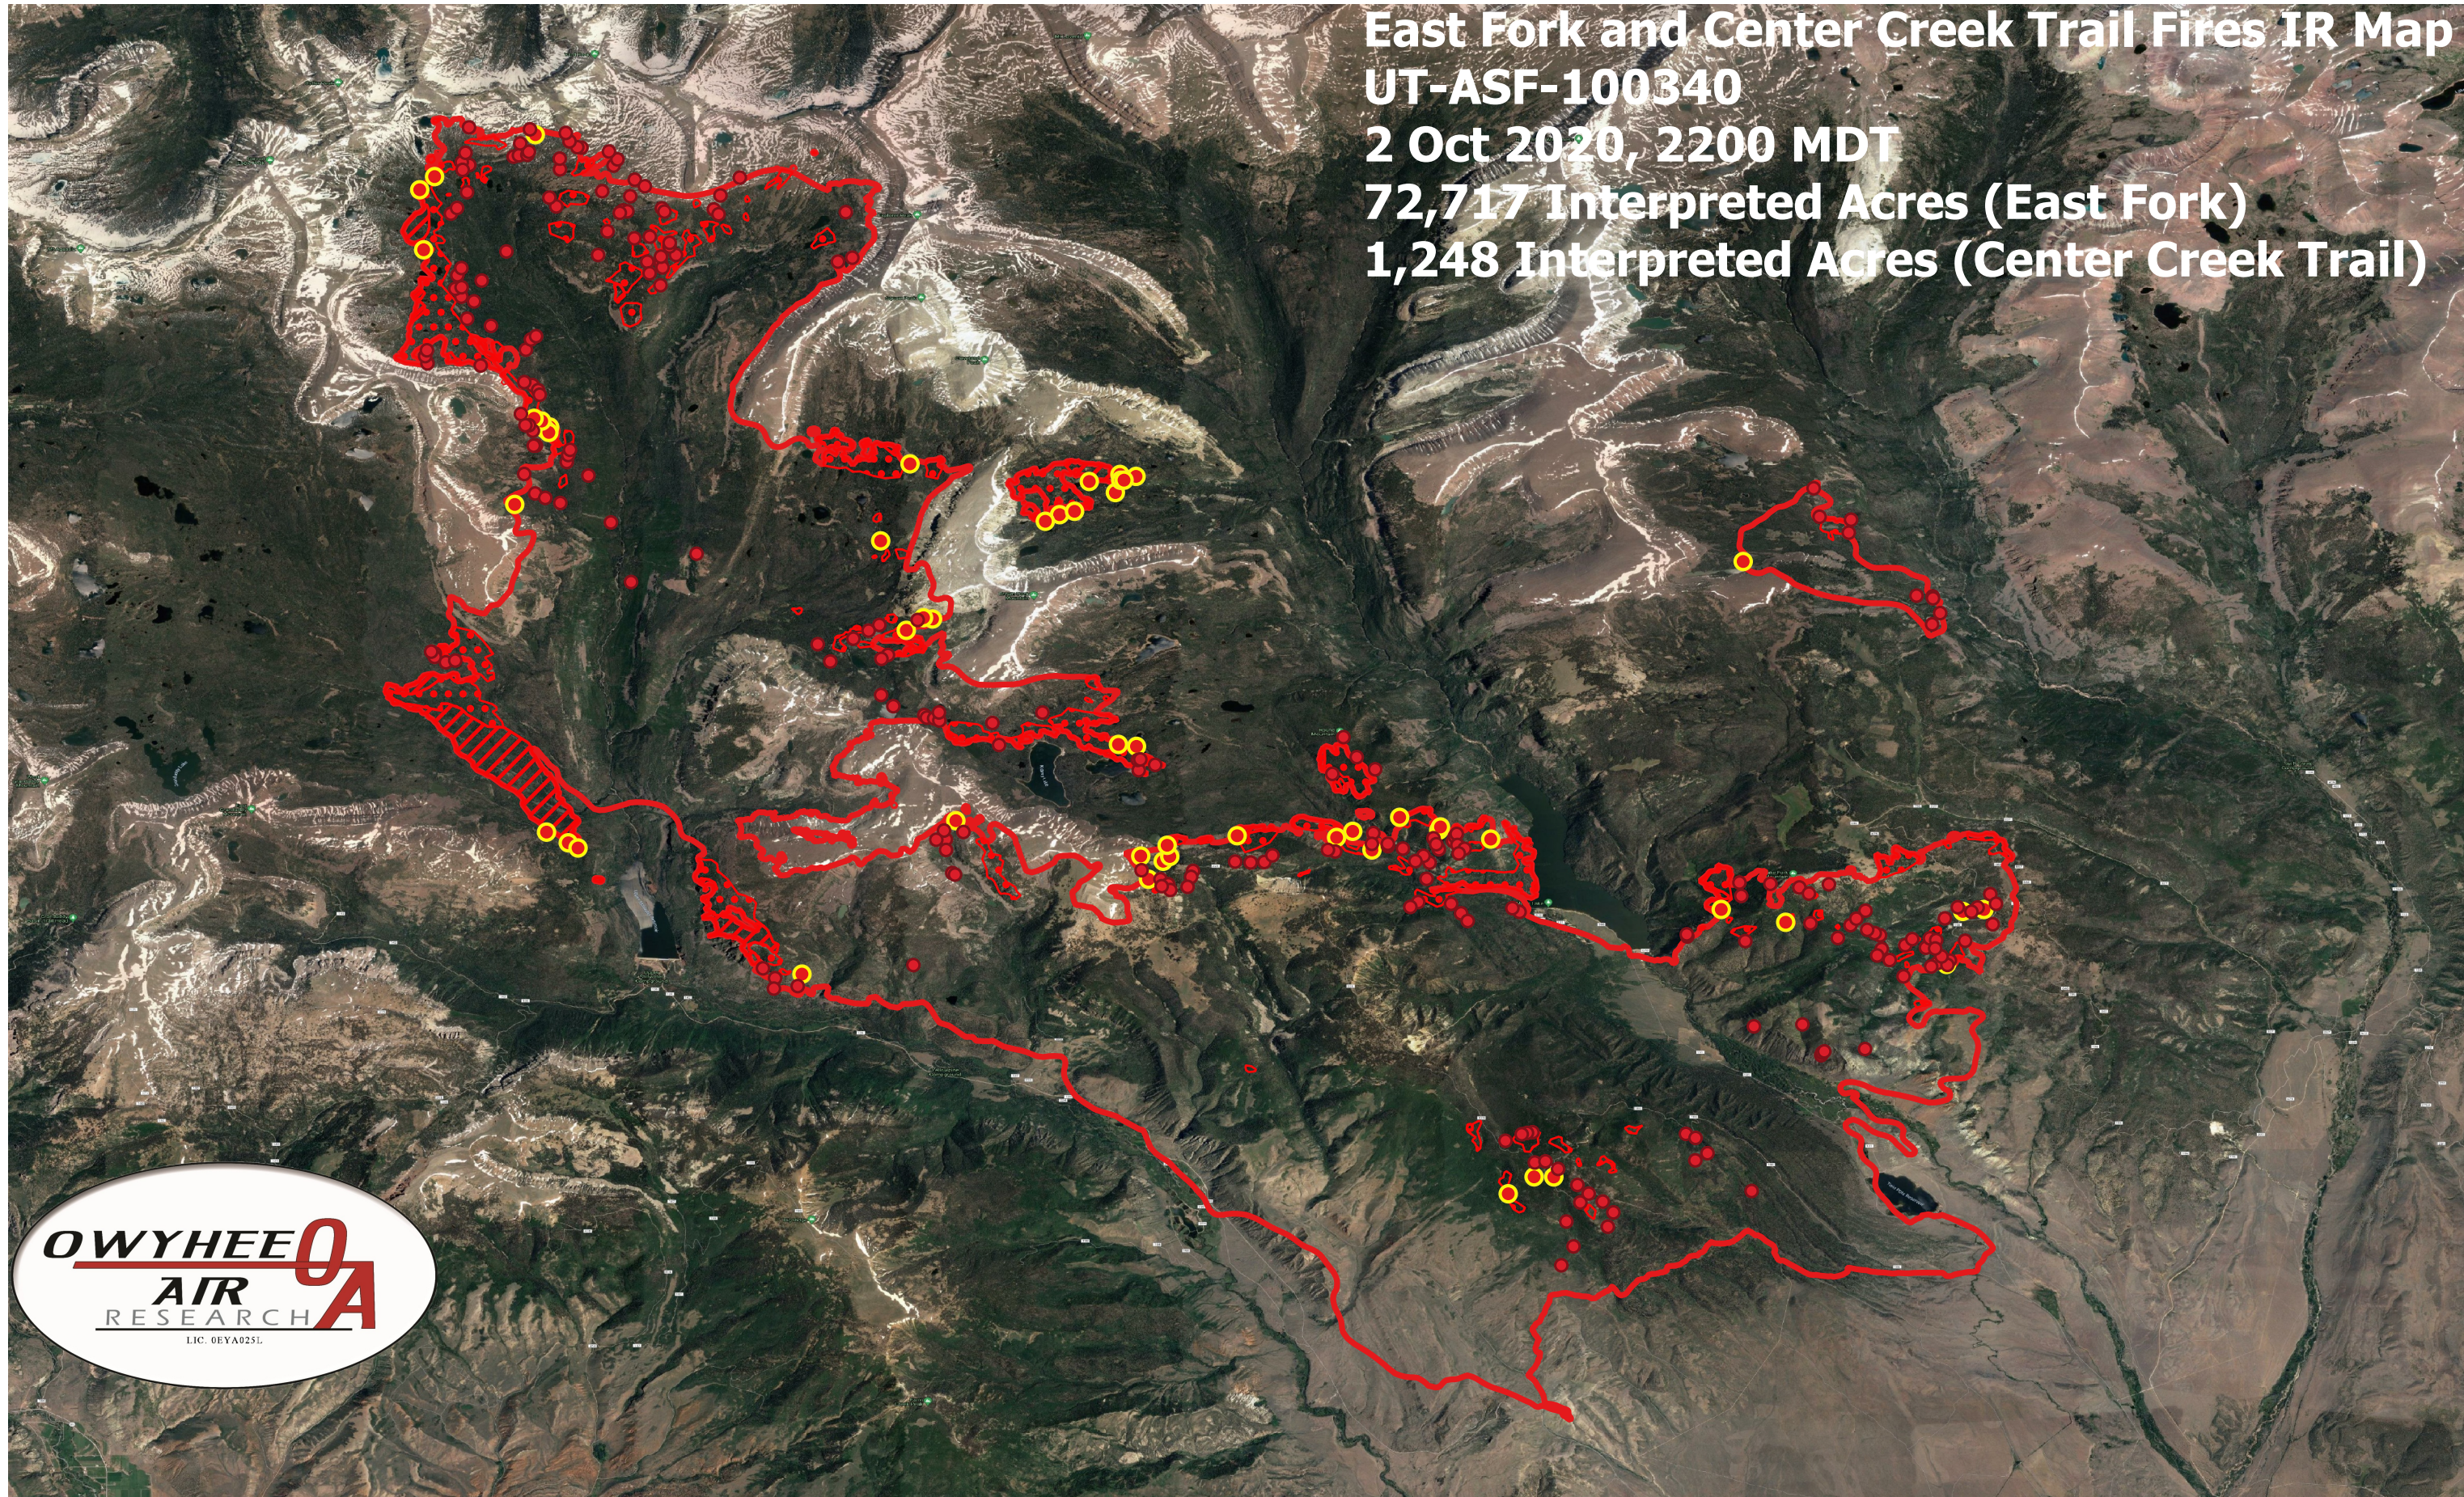

East Fork and Center Creek Trail Fires IR Map
UT-ASF-100340
2 Oct 2020, 2200 MDT
72,717 Interpreted Acres (East Fork)
1,248 Interpreted Acres (Center Creek Trail)

- Legend
- IR Priority Isolated Heat
 - IR Isolated Heat
 - ▭ Burn Perimeter
 - ▨ IR Intense Heat
 - ▤ IR Scattered Heat

Scale: 1:80,000
Projection: WGS 84
Produced by Owyhee Air Research, Inc.
IR Interpreter: Courtney Holley
fire@owyheear.com (208) 442-5405