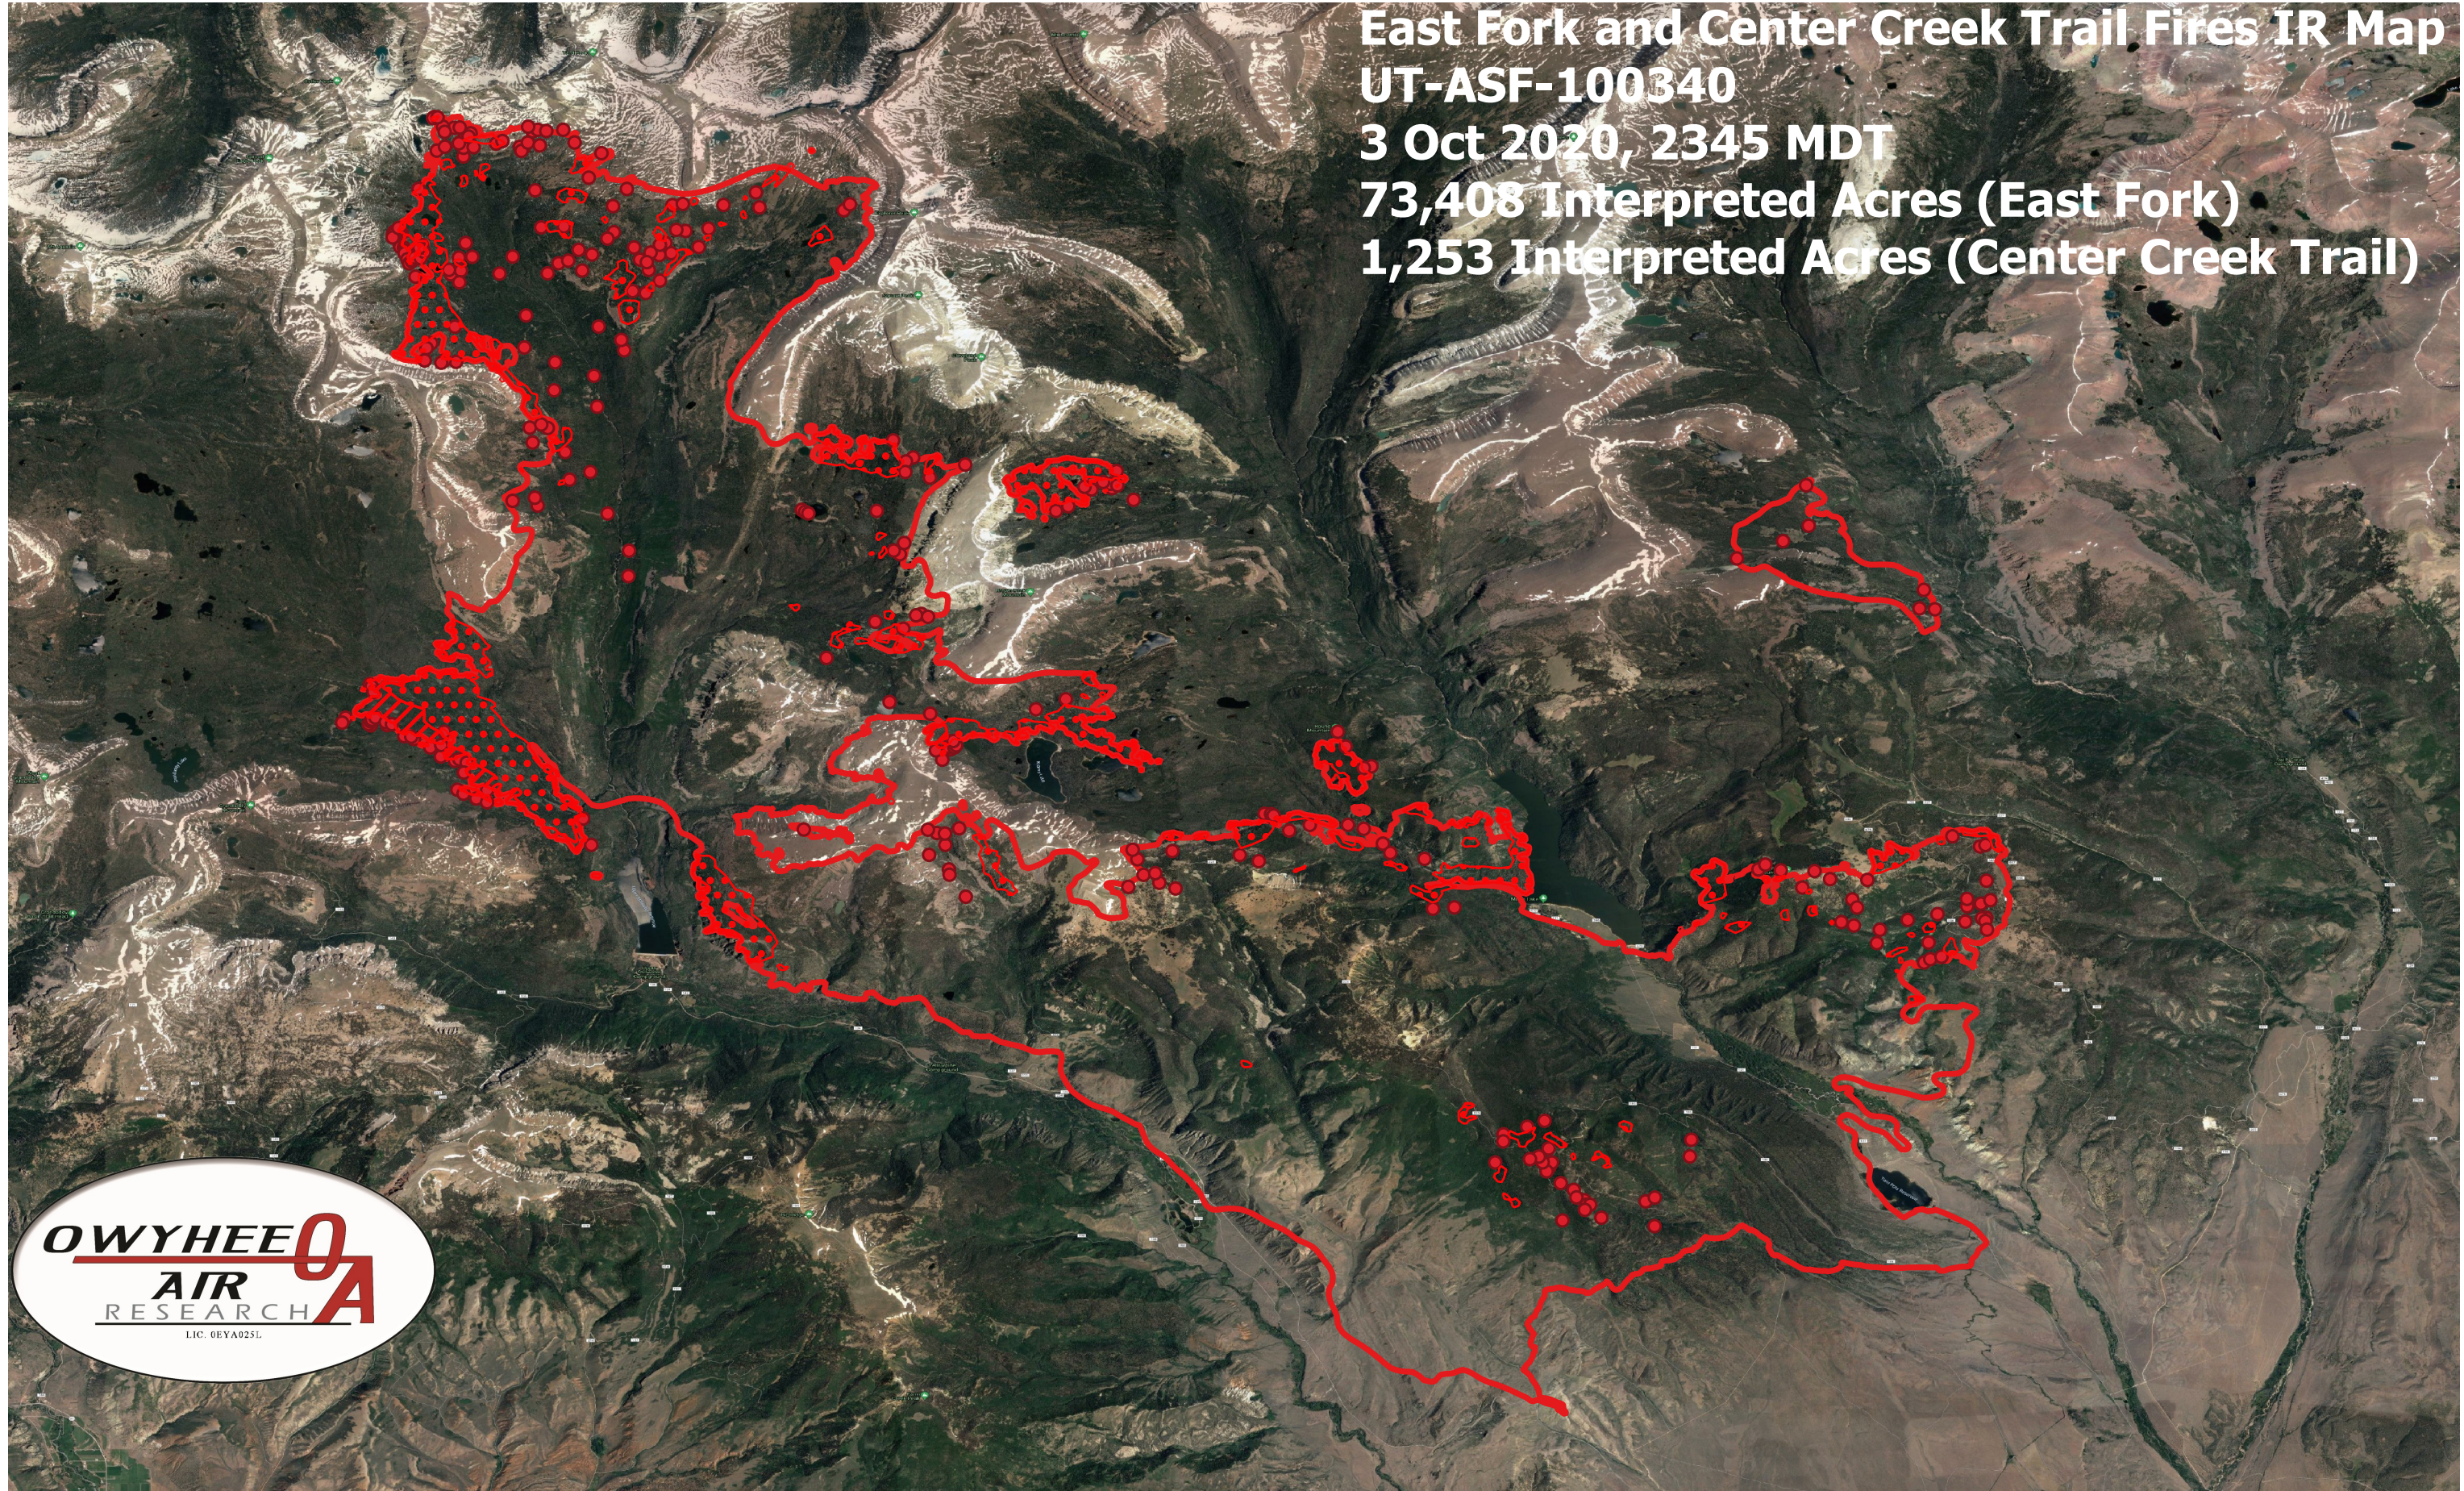

East Fork and Center Creek Trail Fires IR Map  
UT-ASF-100340  
3 Oct 2020, 2345 MDT  
73,408 Interpreted Acres (East Fork)  
1,253 Interpreted Acres (Center Creek Trail)

- Legend
- IR Priority Isolated Heat
  - IR Isolated Heat
  - ▭ Burn Perimeter
  - ▨ IR Intense Heat
  - ▩ IR Scattered Heat

Scale: 1:80,000

Projection: WGS 84

Produced by Owyhee Air Research, Inc.

IR Interpreter: Courtney Holley

fire@owyheear.com (208) 442-5405