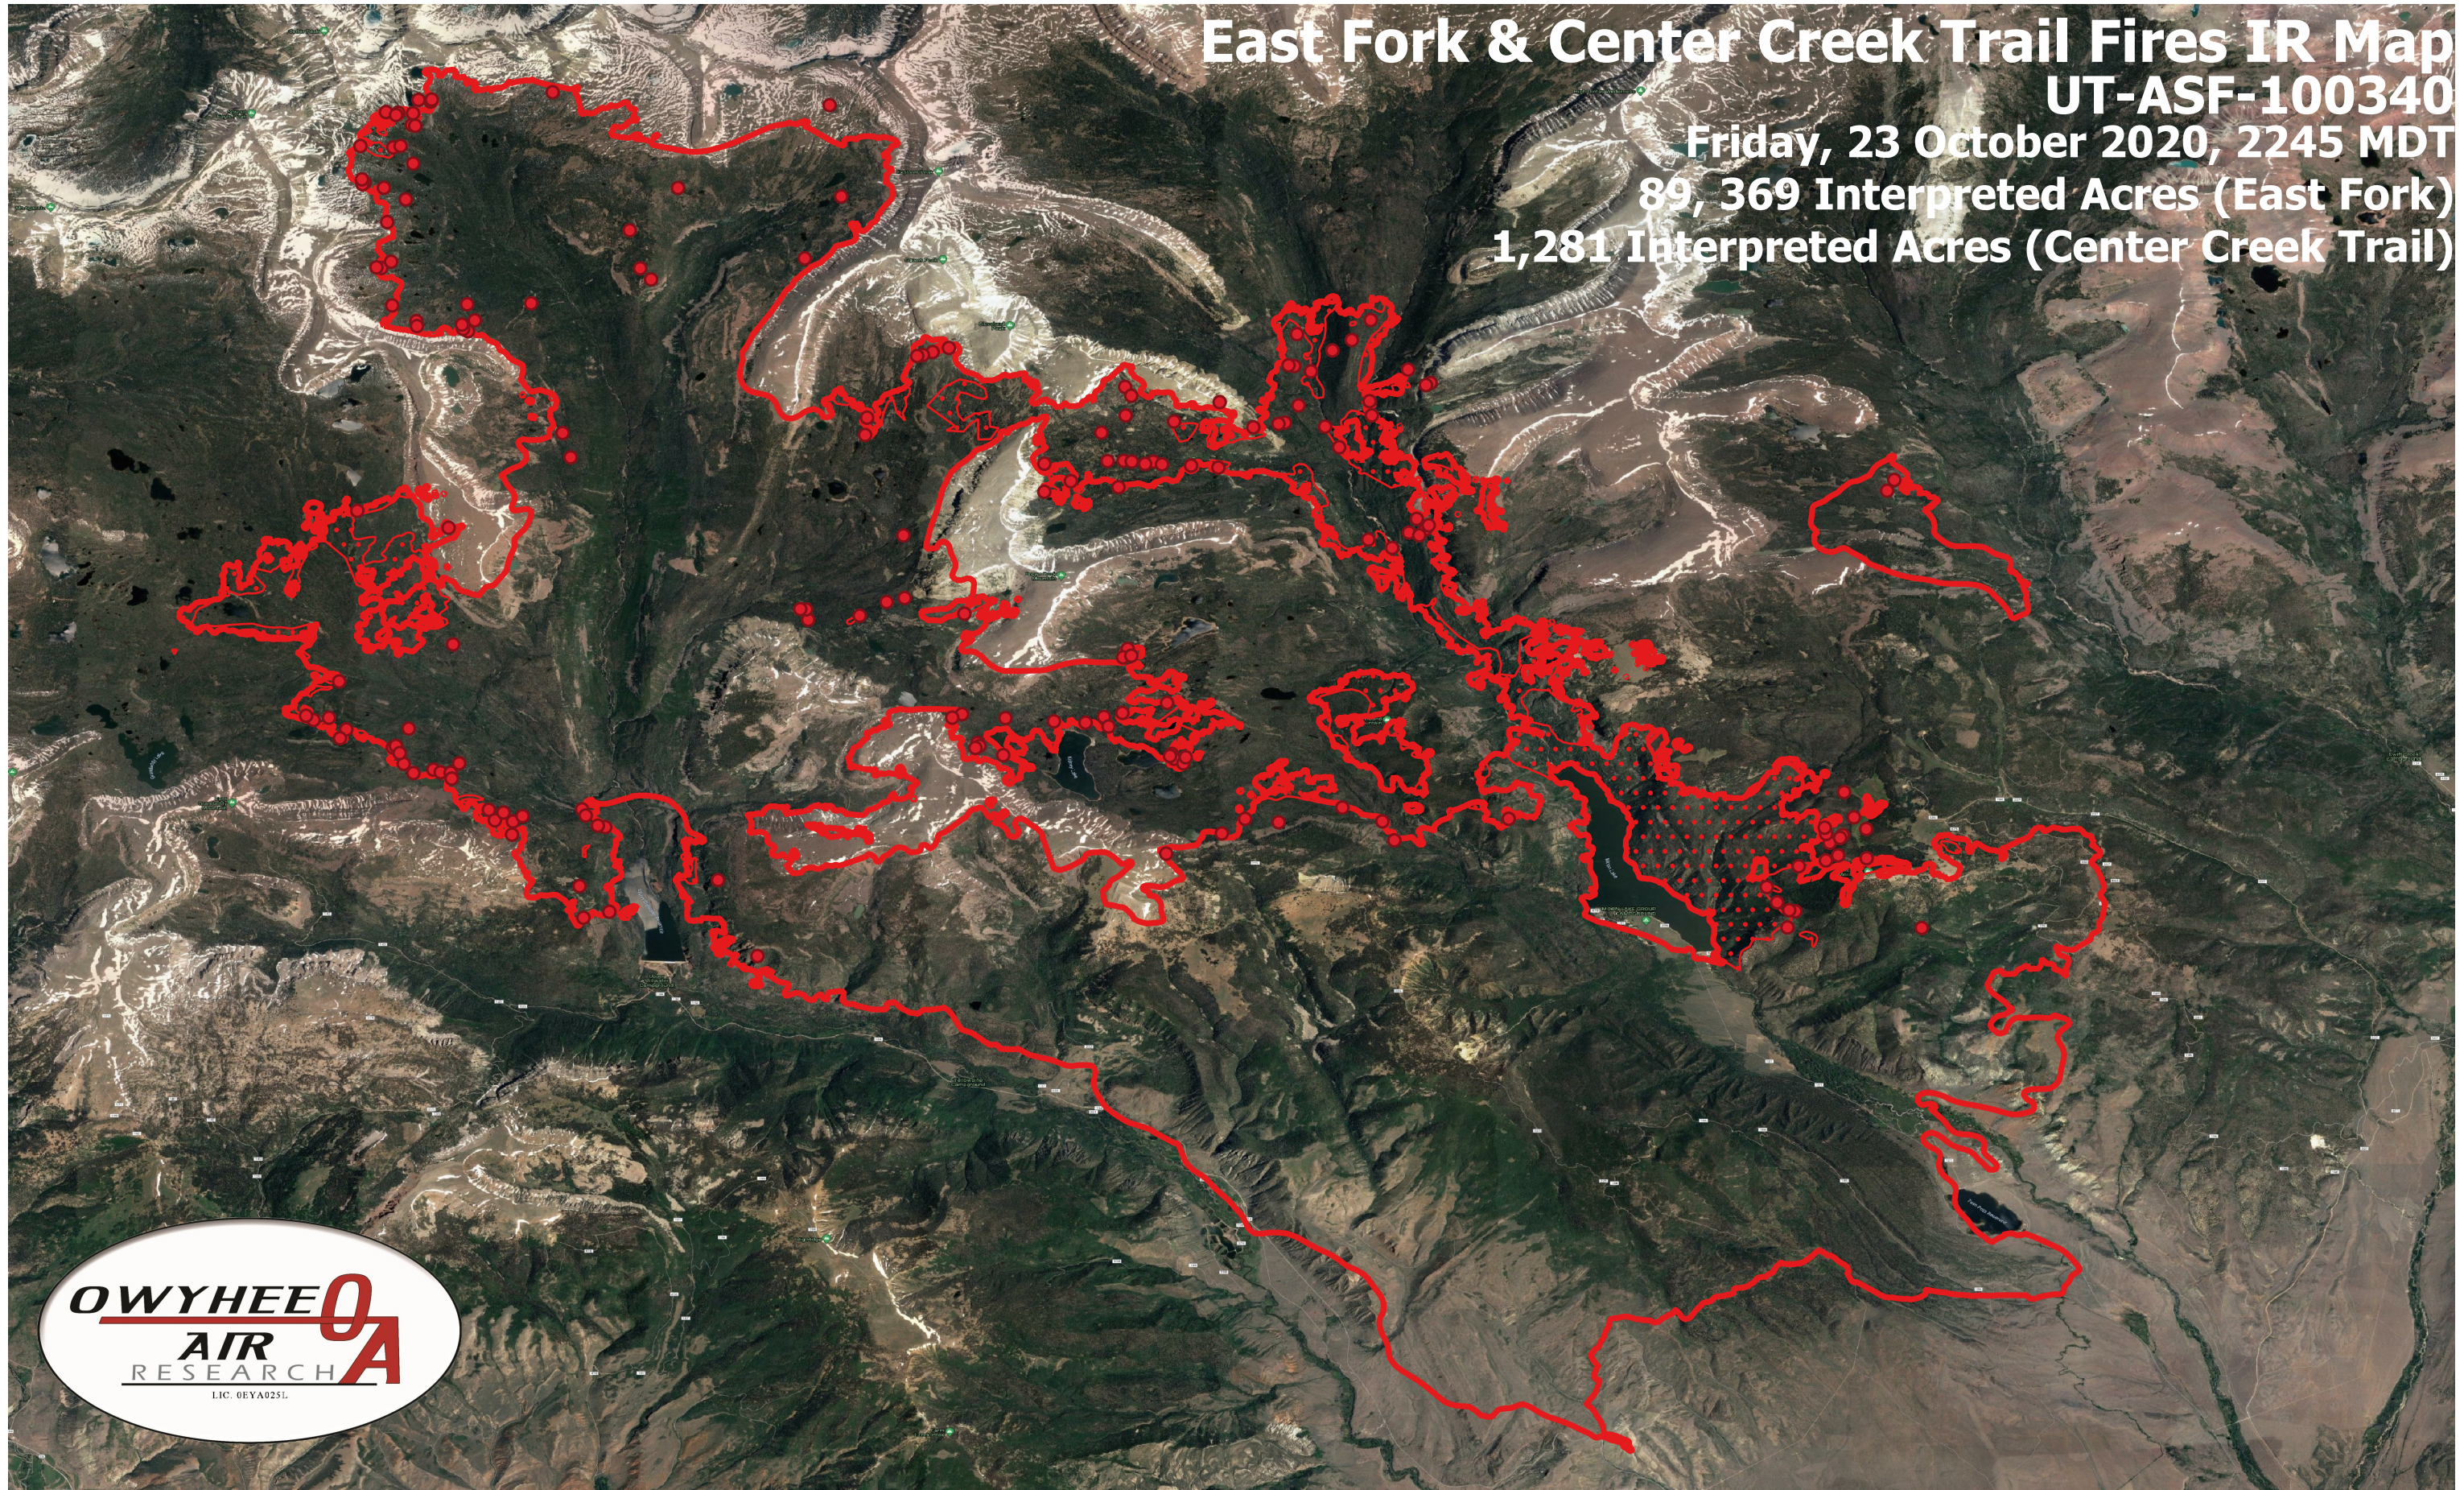

East Fork & Center Creek Trail Fires IR Map

UT-ASF-100340

Friday, 23 October 2020, 2245 MDT

89,369 Interpreted Acres (East Fork)

1,281 Interpreted Acres (Center Creek Trail)

Legend

- IR Isolated Heat
- ▭ Burn Perimeter
- ▨ IR Intense Heat
- ⋯ IR Scattered Heat

Scale: 1:75,000

Projection: WGS 84

Produced by Owyhee Air Research, Inc.

IR Interpreter: C. Merriman

fire@owyheeair.com (208) 442-5405