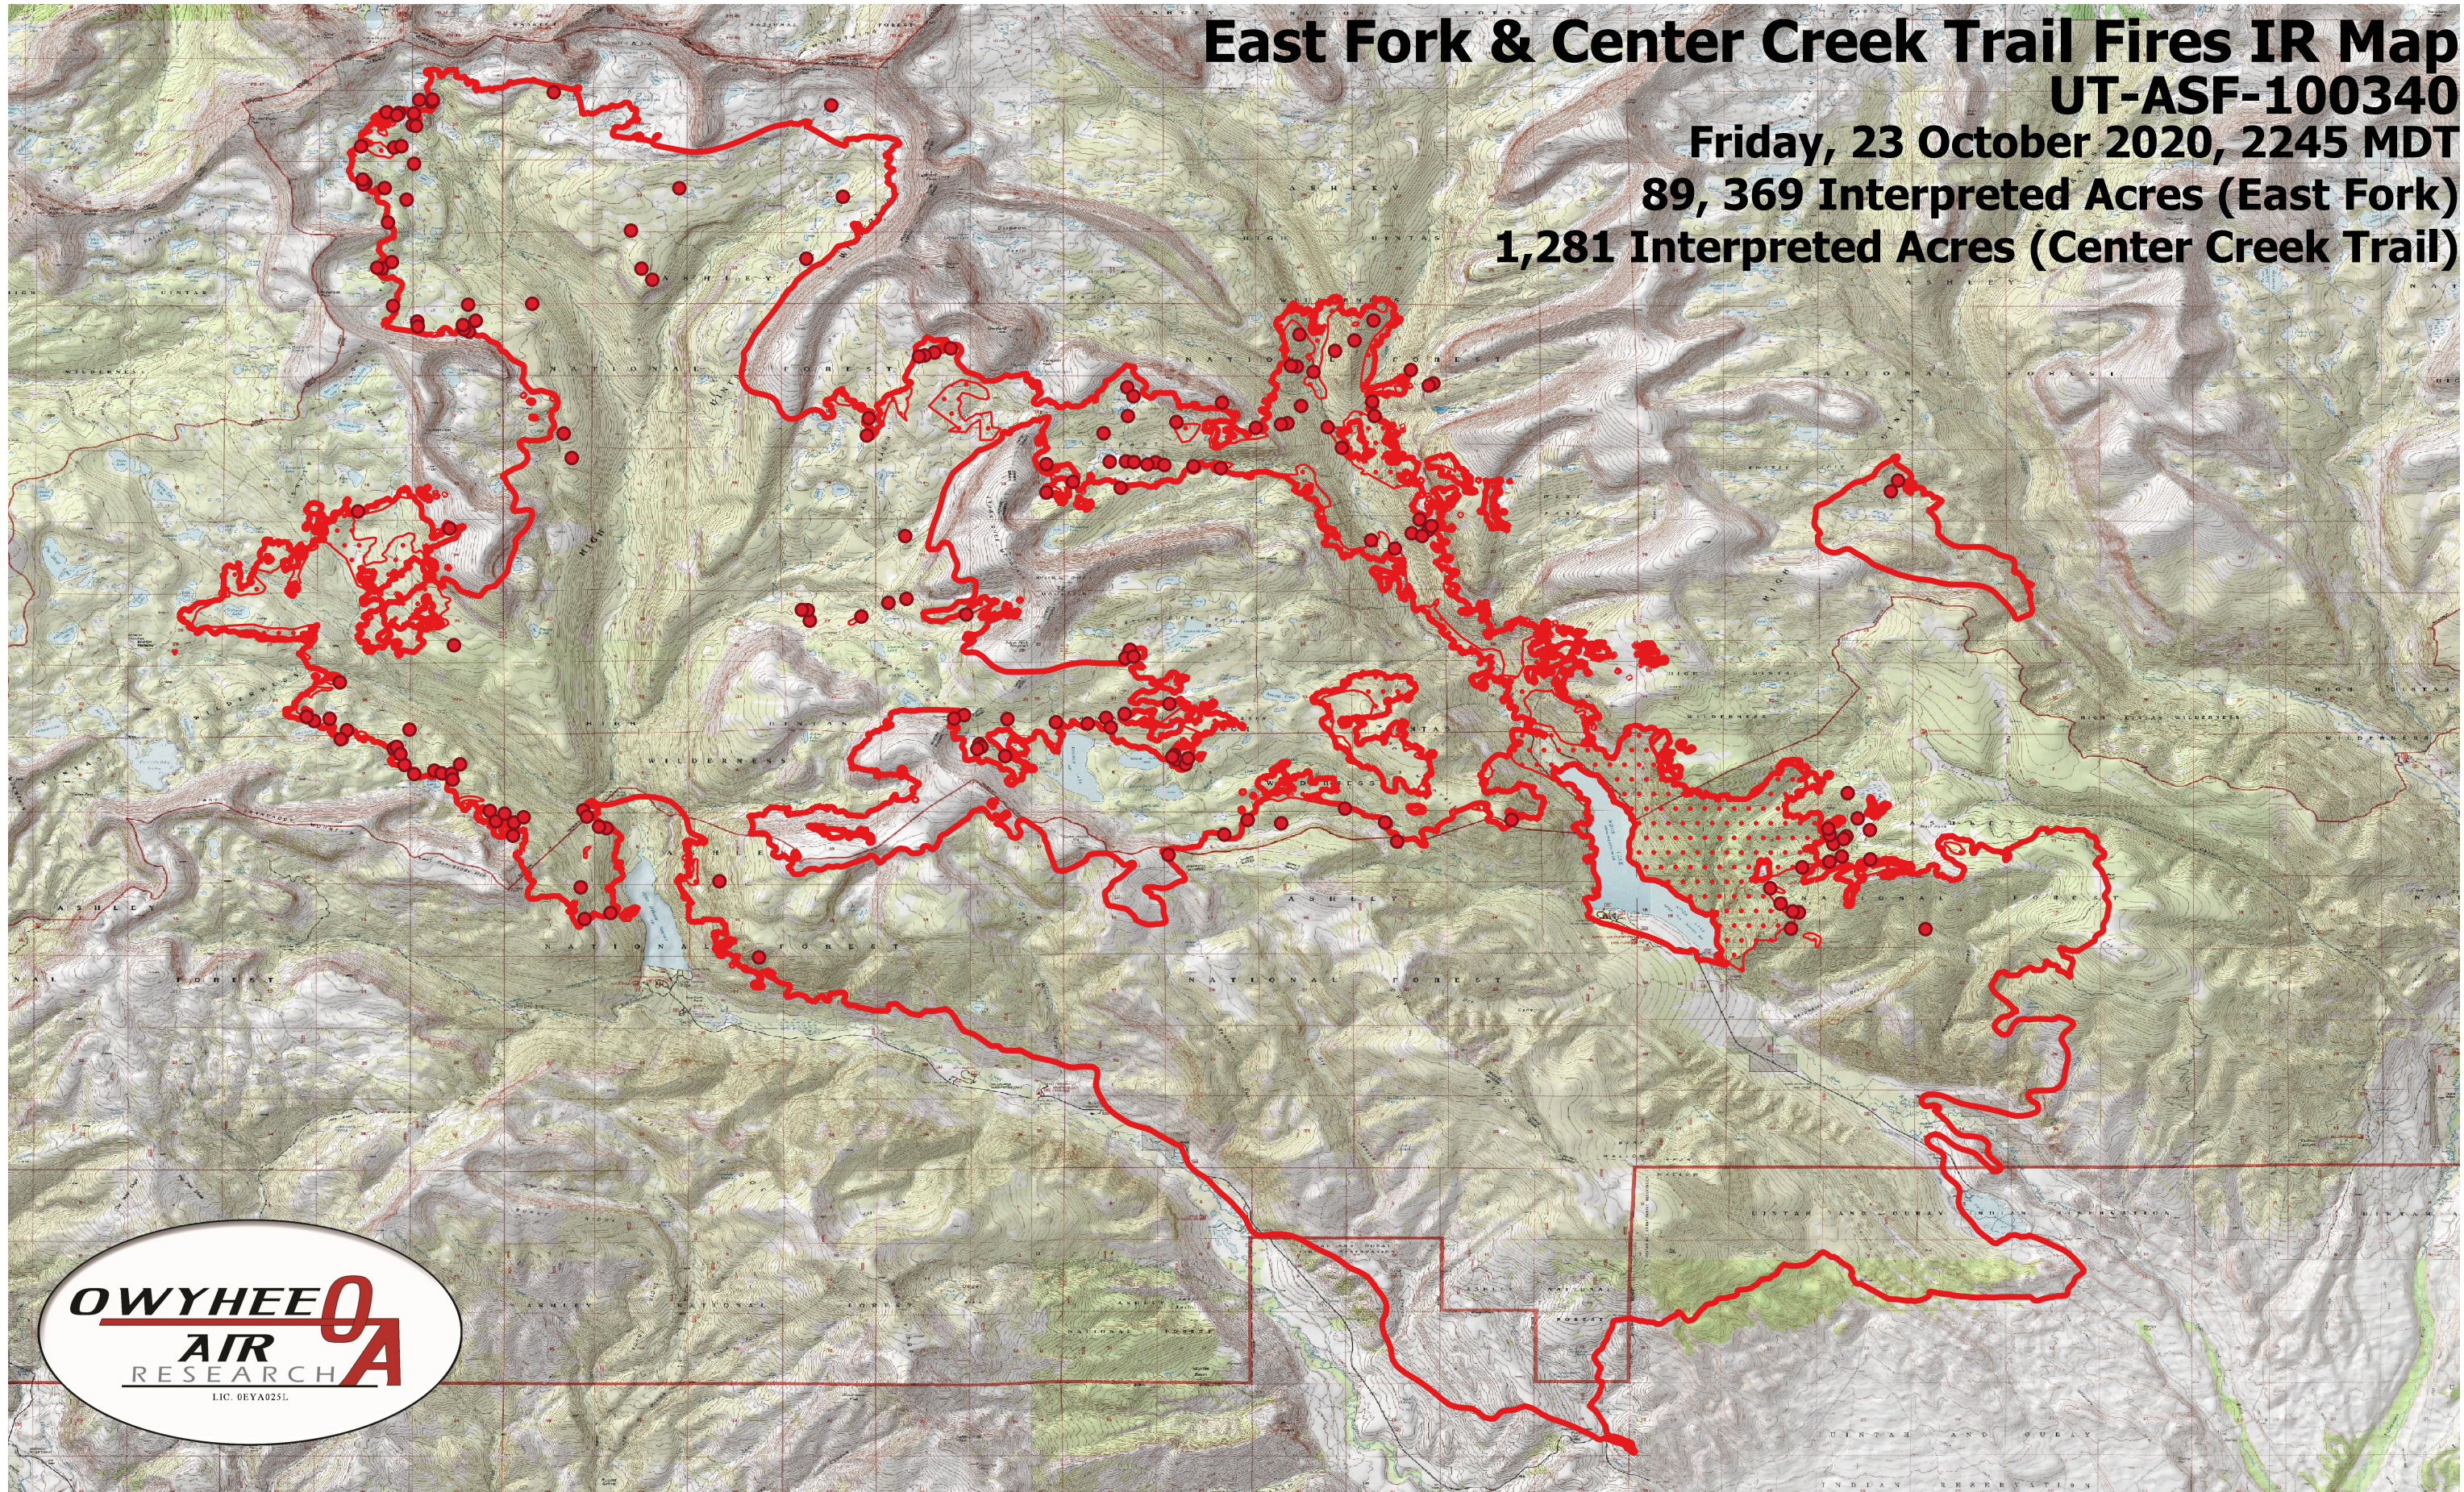

East Fork & Center Creek Trail Fires IR Map

UT-ASF-100340

Friday, 23 October 2020, 2245 MDT

89,369 Interpreted Acres (East Fork)

1,281 Interpreted Acres (Center Creek Trail)

Legend

- IR Isolated Heat
- ▭ Burn Perimeter
- ▨ IR Intense Heat
- ⋯ IR Scattered Heat

Scale: 1:75,000

Projection: WGS 84

Produced by Owyhee Air Research, Inc.

IR Interpreter: C. Merriman

fire@owyheear.com (208) 442-5405