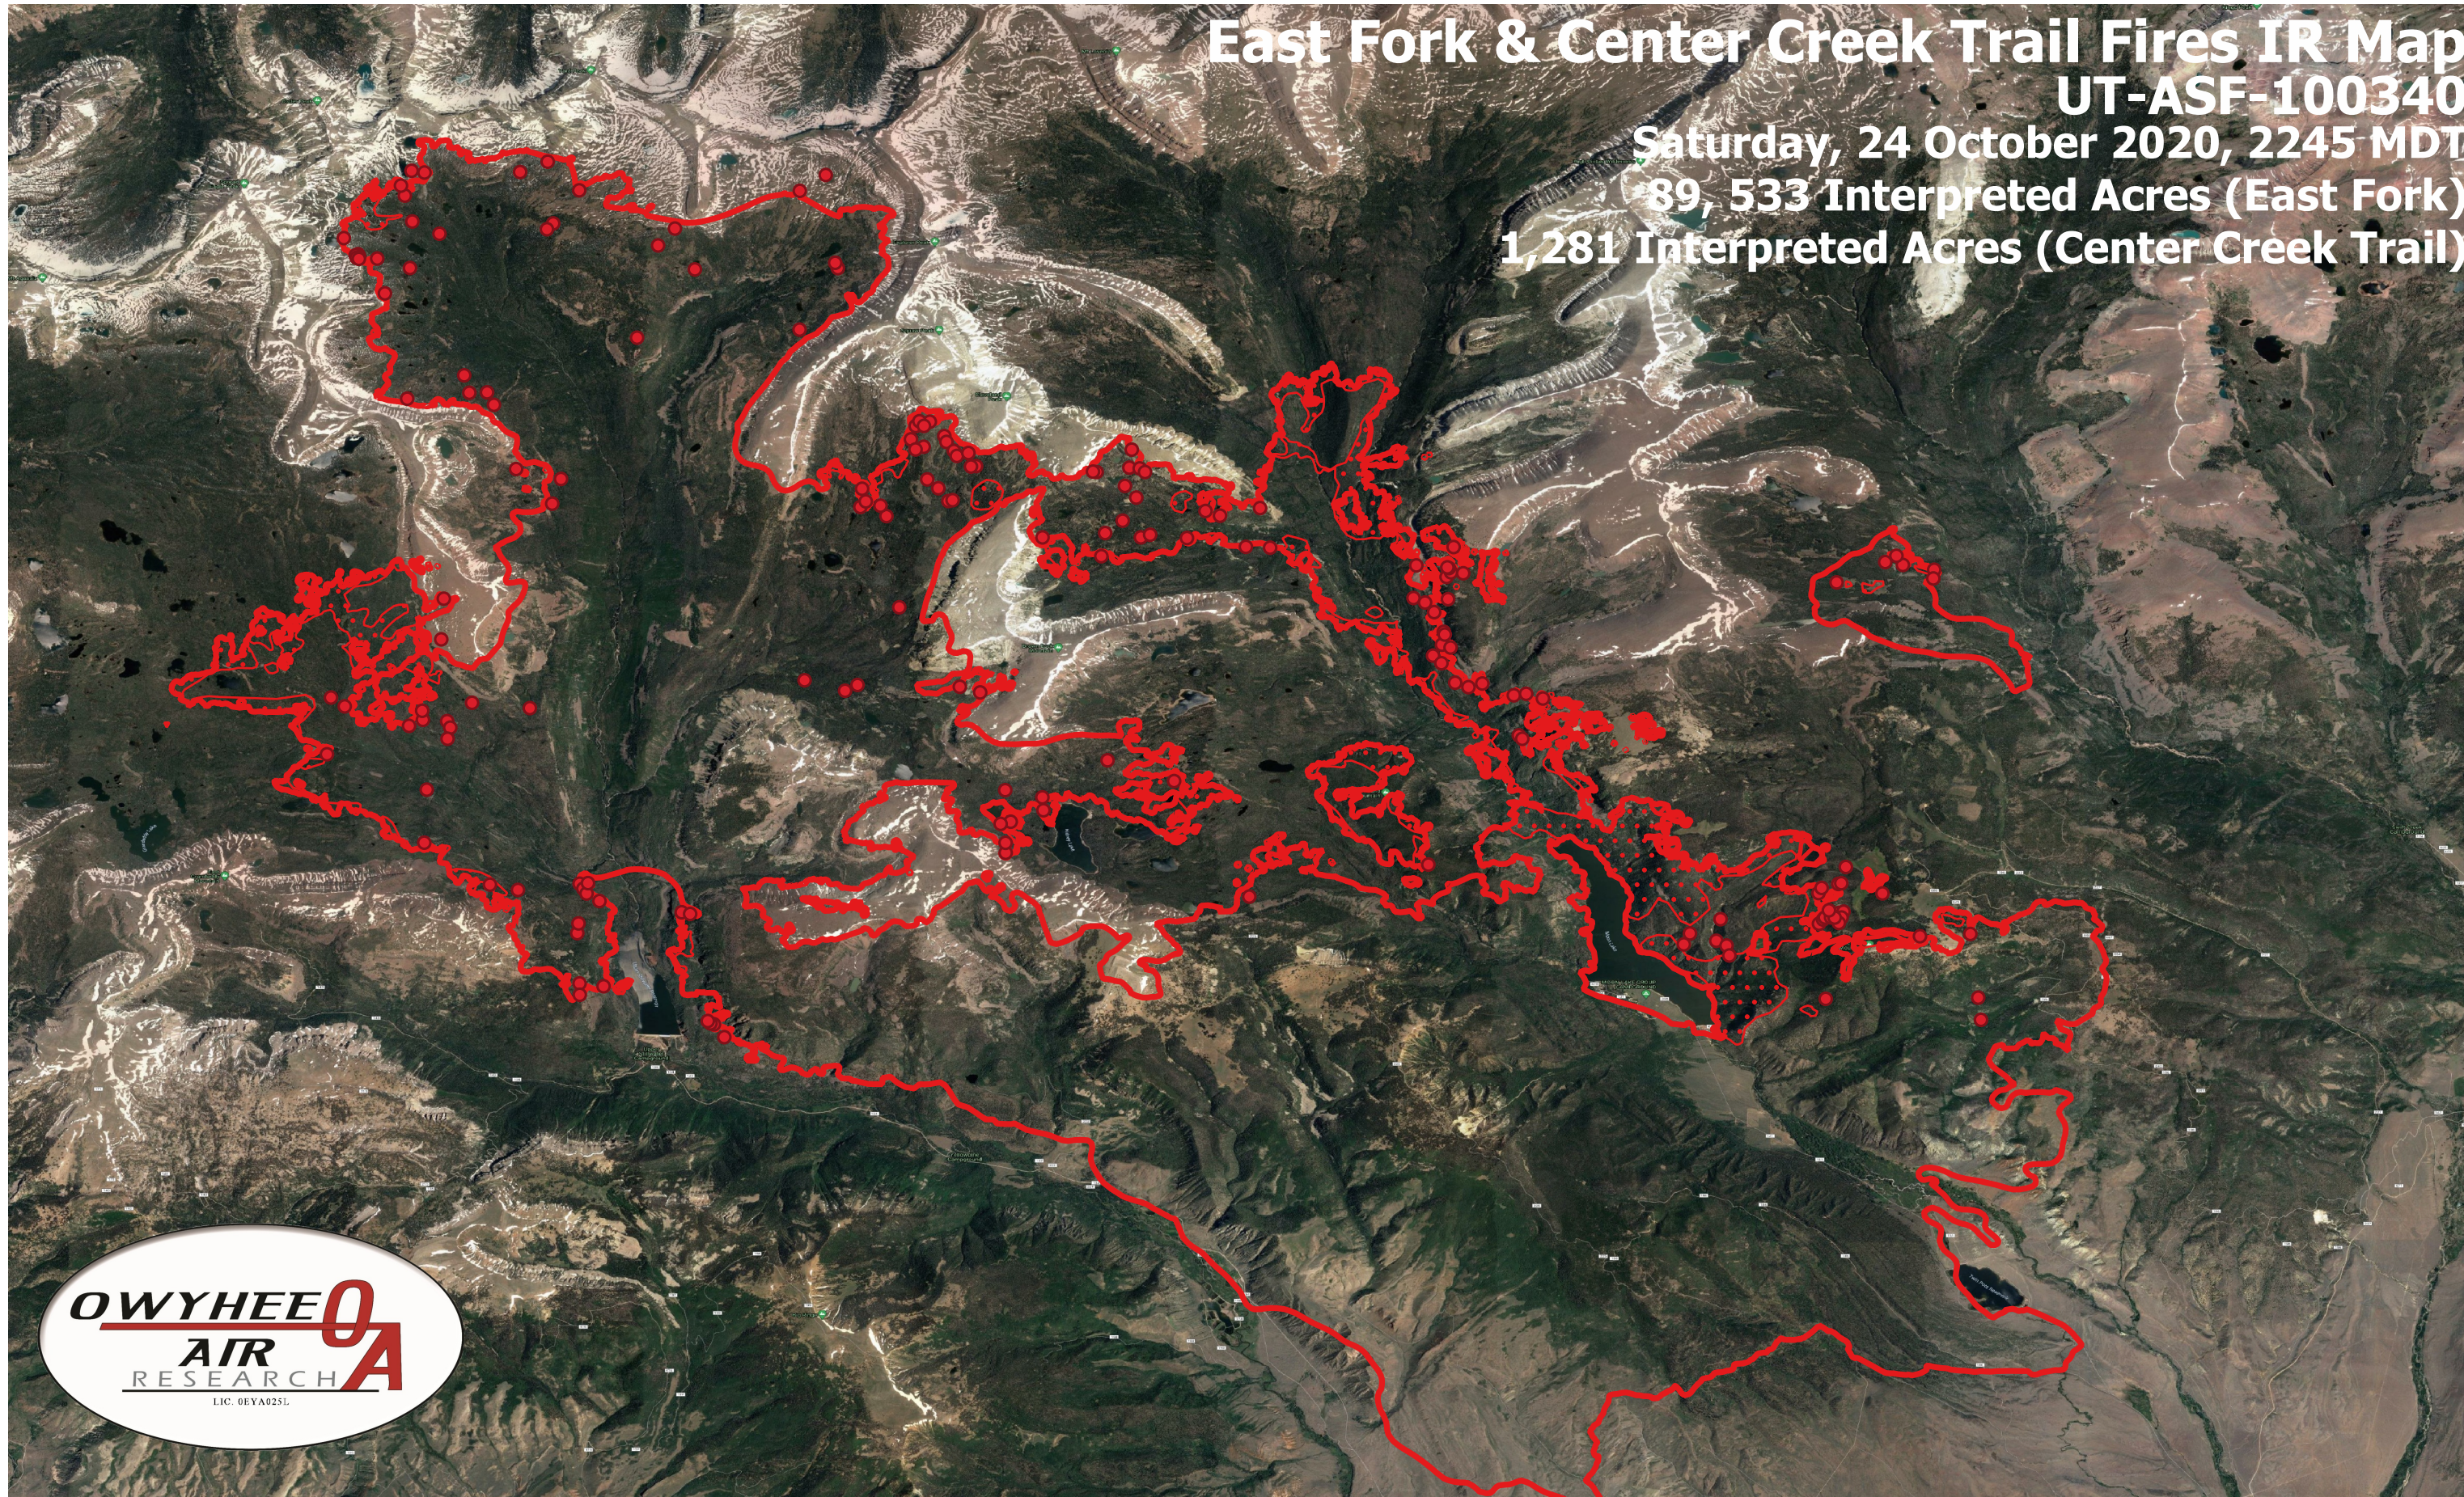

East Fork & Center Creek Trail Fires IR Map

UT-ASF-100340

Saturday, 24 October 2020, 2245 MDT

89, 533 Interpreted Acres (East Fork)

1,281 Interpreted Acres (Center Creek Trail)

Legend

- IR Isolated Heat
- ▭ Burn Perimeter
- ▨ IR Intense Heat
- ⋯ IR Scattered Heat

Scale: 1:75,000

Projection: WGS 84

Produced by Owyhee Air Research, Inc.

IR Interpreter: C. Merriman

fire@owyheeair.com (208) 442-5405