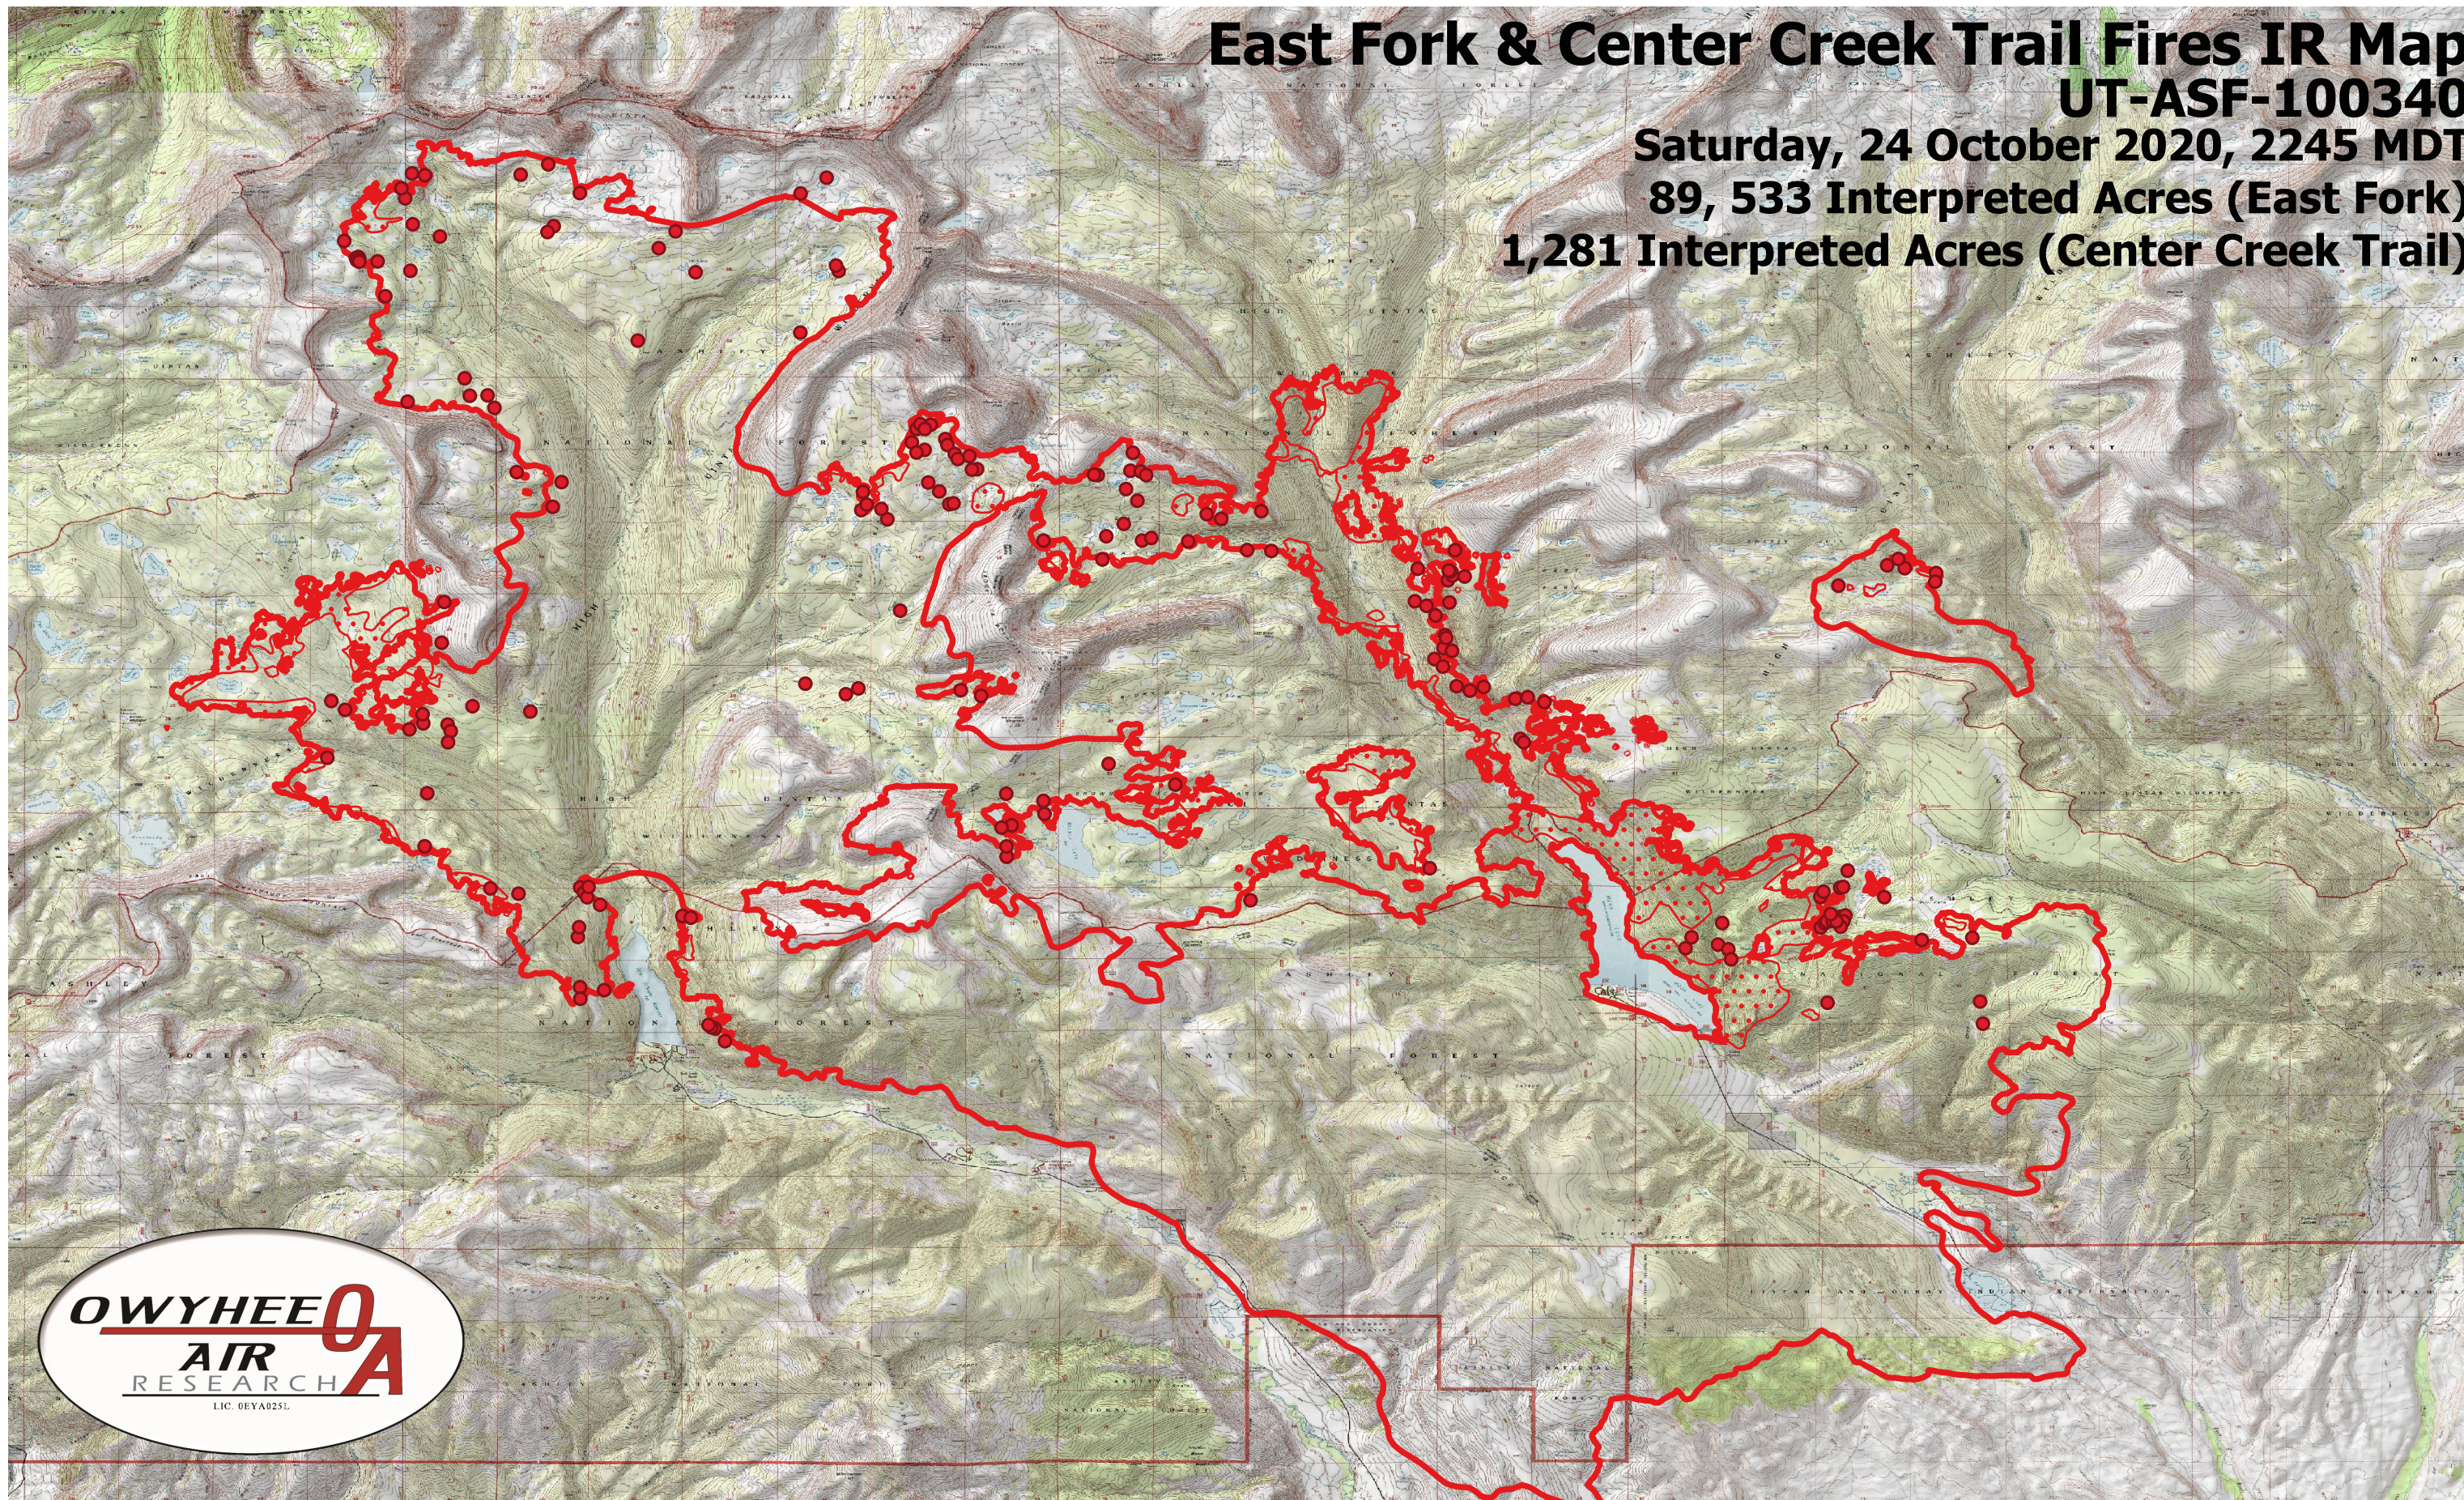

East Fork & Center Creek Trail Fires IR Map

UT-ASF-100340

Saturday, 24 October 2020, 2245 MDT

89, 533 Interpreted Acres (East Fork)

1,281 Interpreted Acres (Center Creek Trail)

Legend

- IR Isolated Heat
- ▭ Burn Perimeter
- ▨ IR Intense Heat
- ⋯ IR Scattered Heat

Scale: 1:75,000

Projection: WGS 84

Produced by Owyhee Air Research, Inc.

IR Interpreter: C. Merriman

fire@owyheeair.com (208) 442-5405