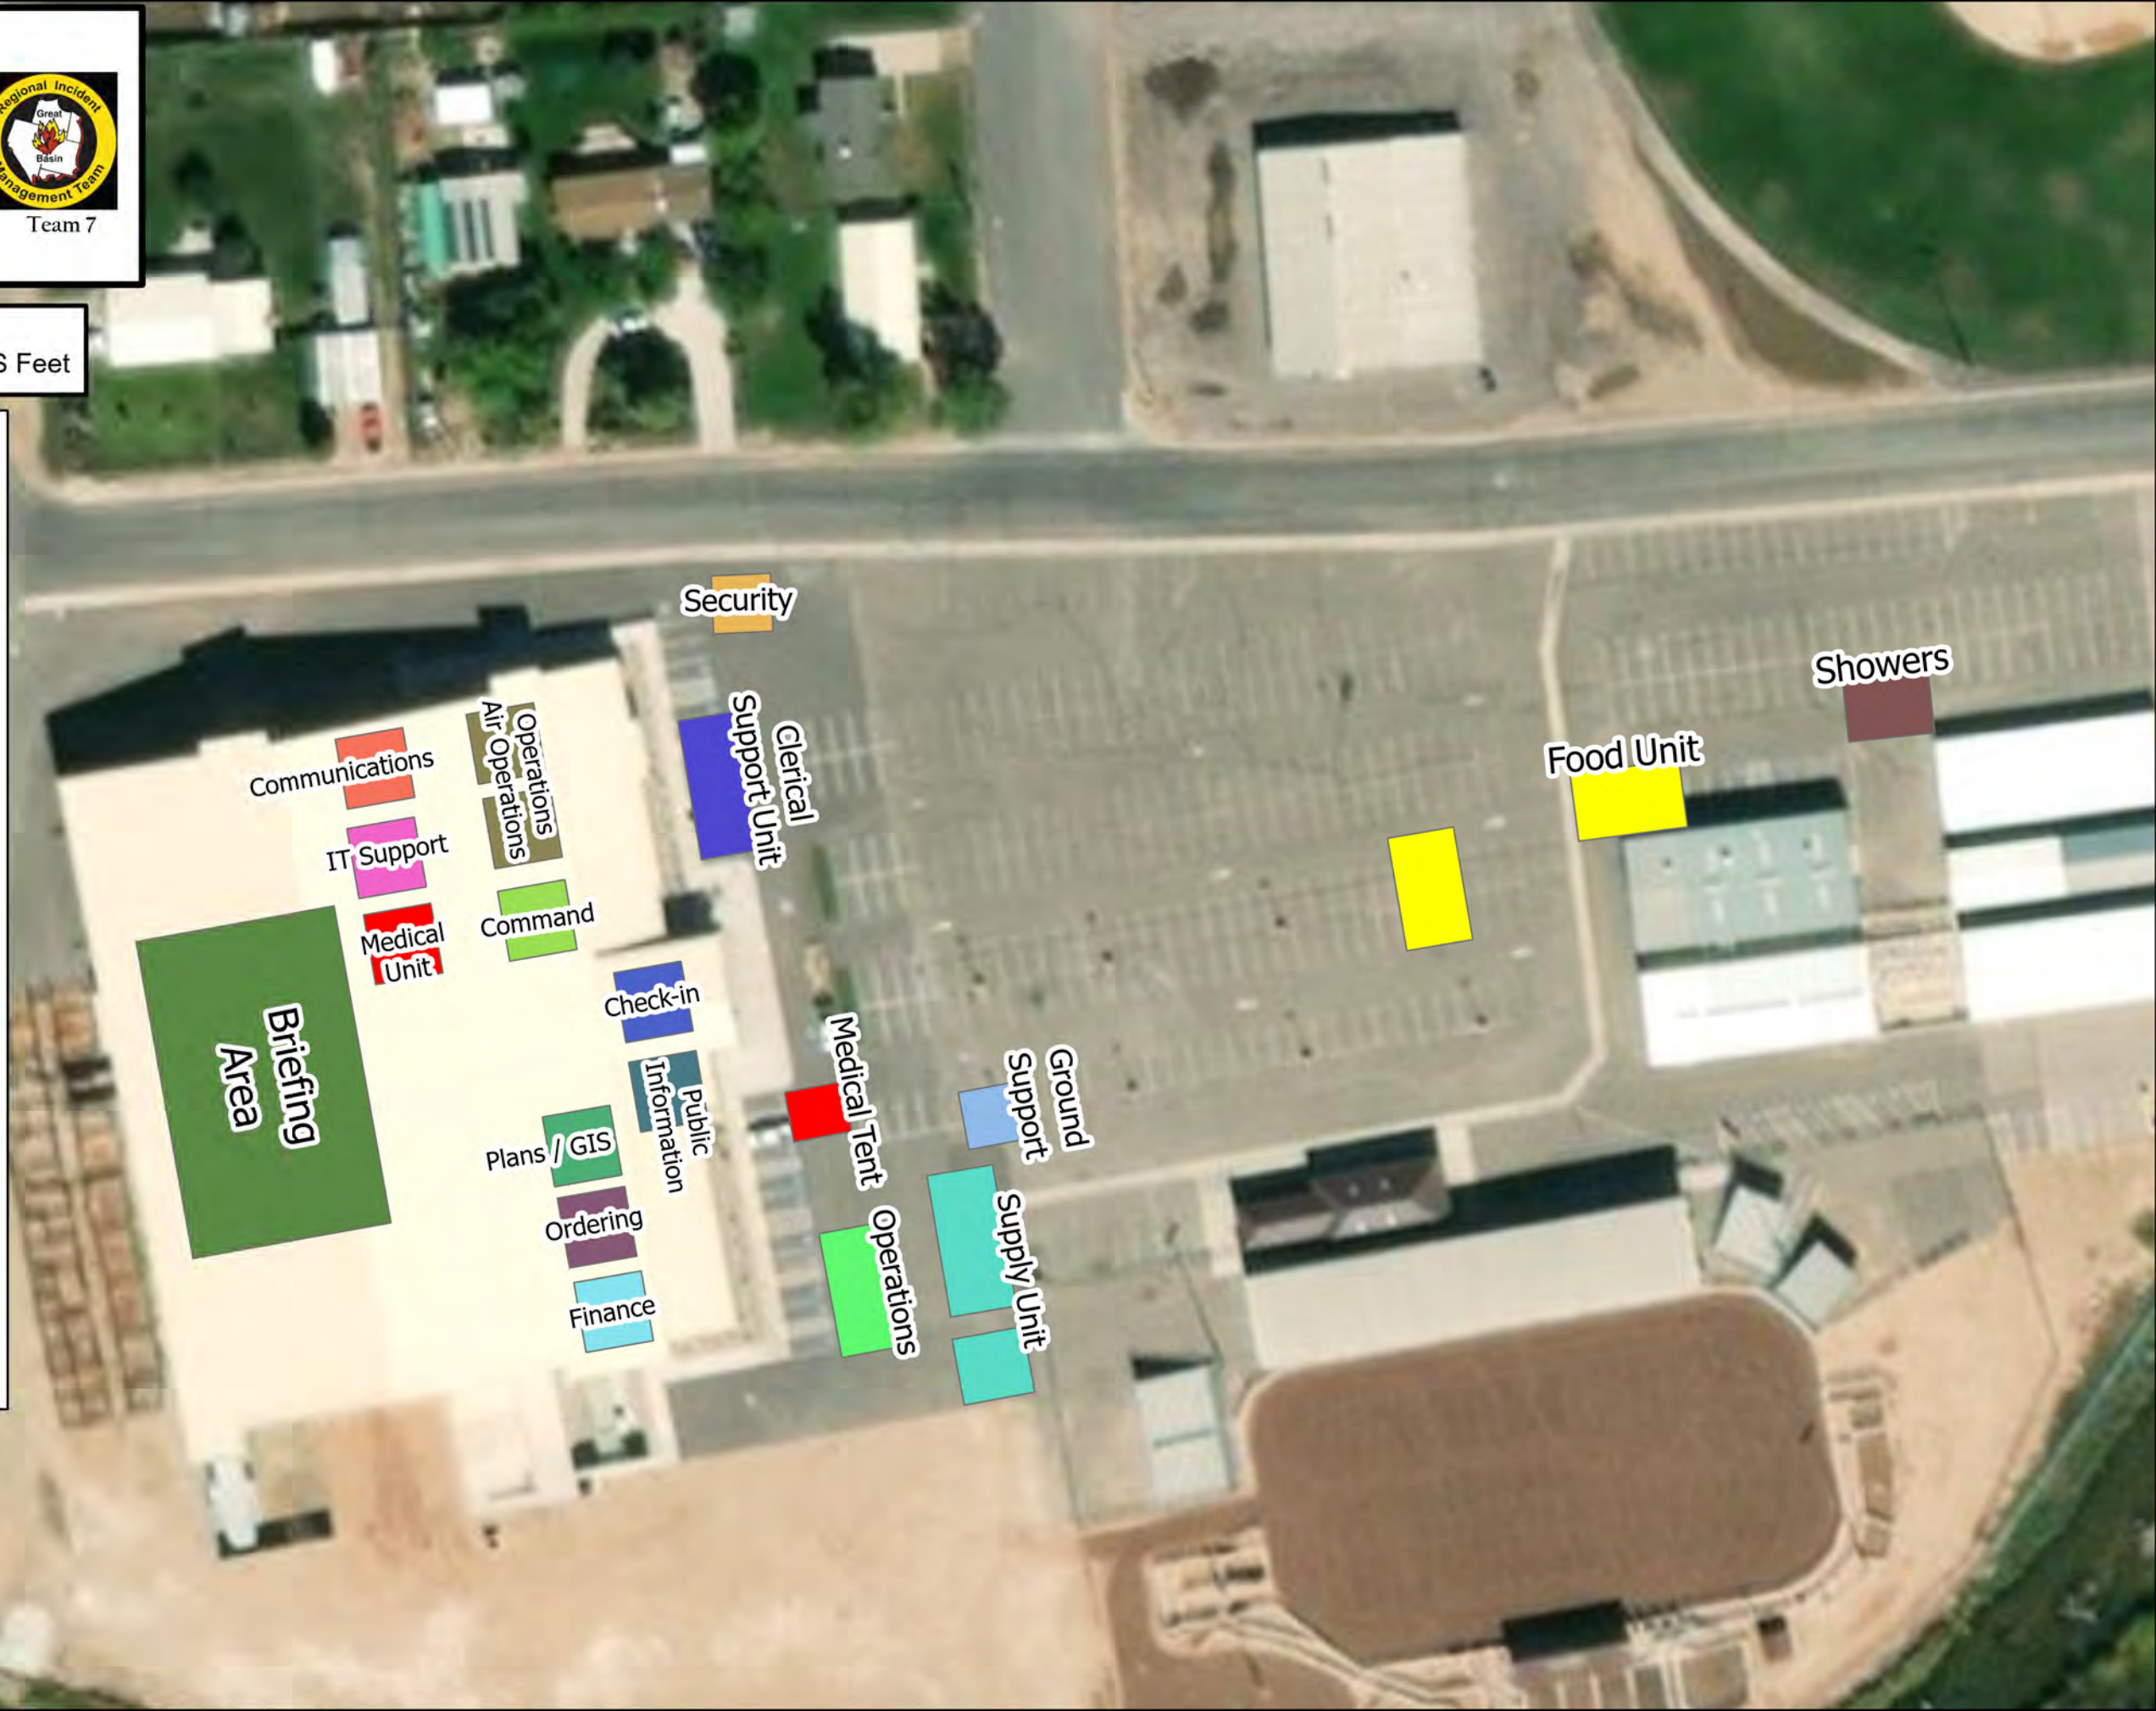

East Fork Facilities

- Briefing Area
- Check-in
- Clerical Support Unit
- Command
- Communications
- Finance
- Food Unit
- Ground Support
- IT Support
- Medical Unit
- Operations
- Operations / Air Operations
- Ordering
- Plans / GIS
- Public Information
- Security
- Showers
- Supply Unit

Plans / GIS

Ordering

Finance

Security

Clerical Support Unit

Medical Tent

Operations

Ground Support

Supply Unit

Food Unit

Showers