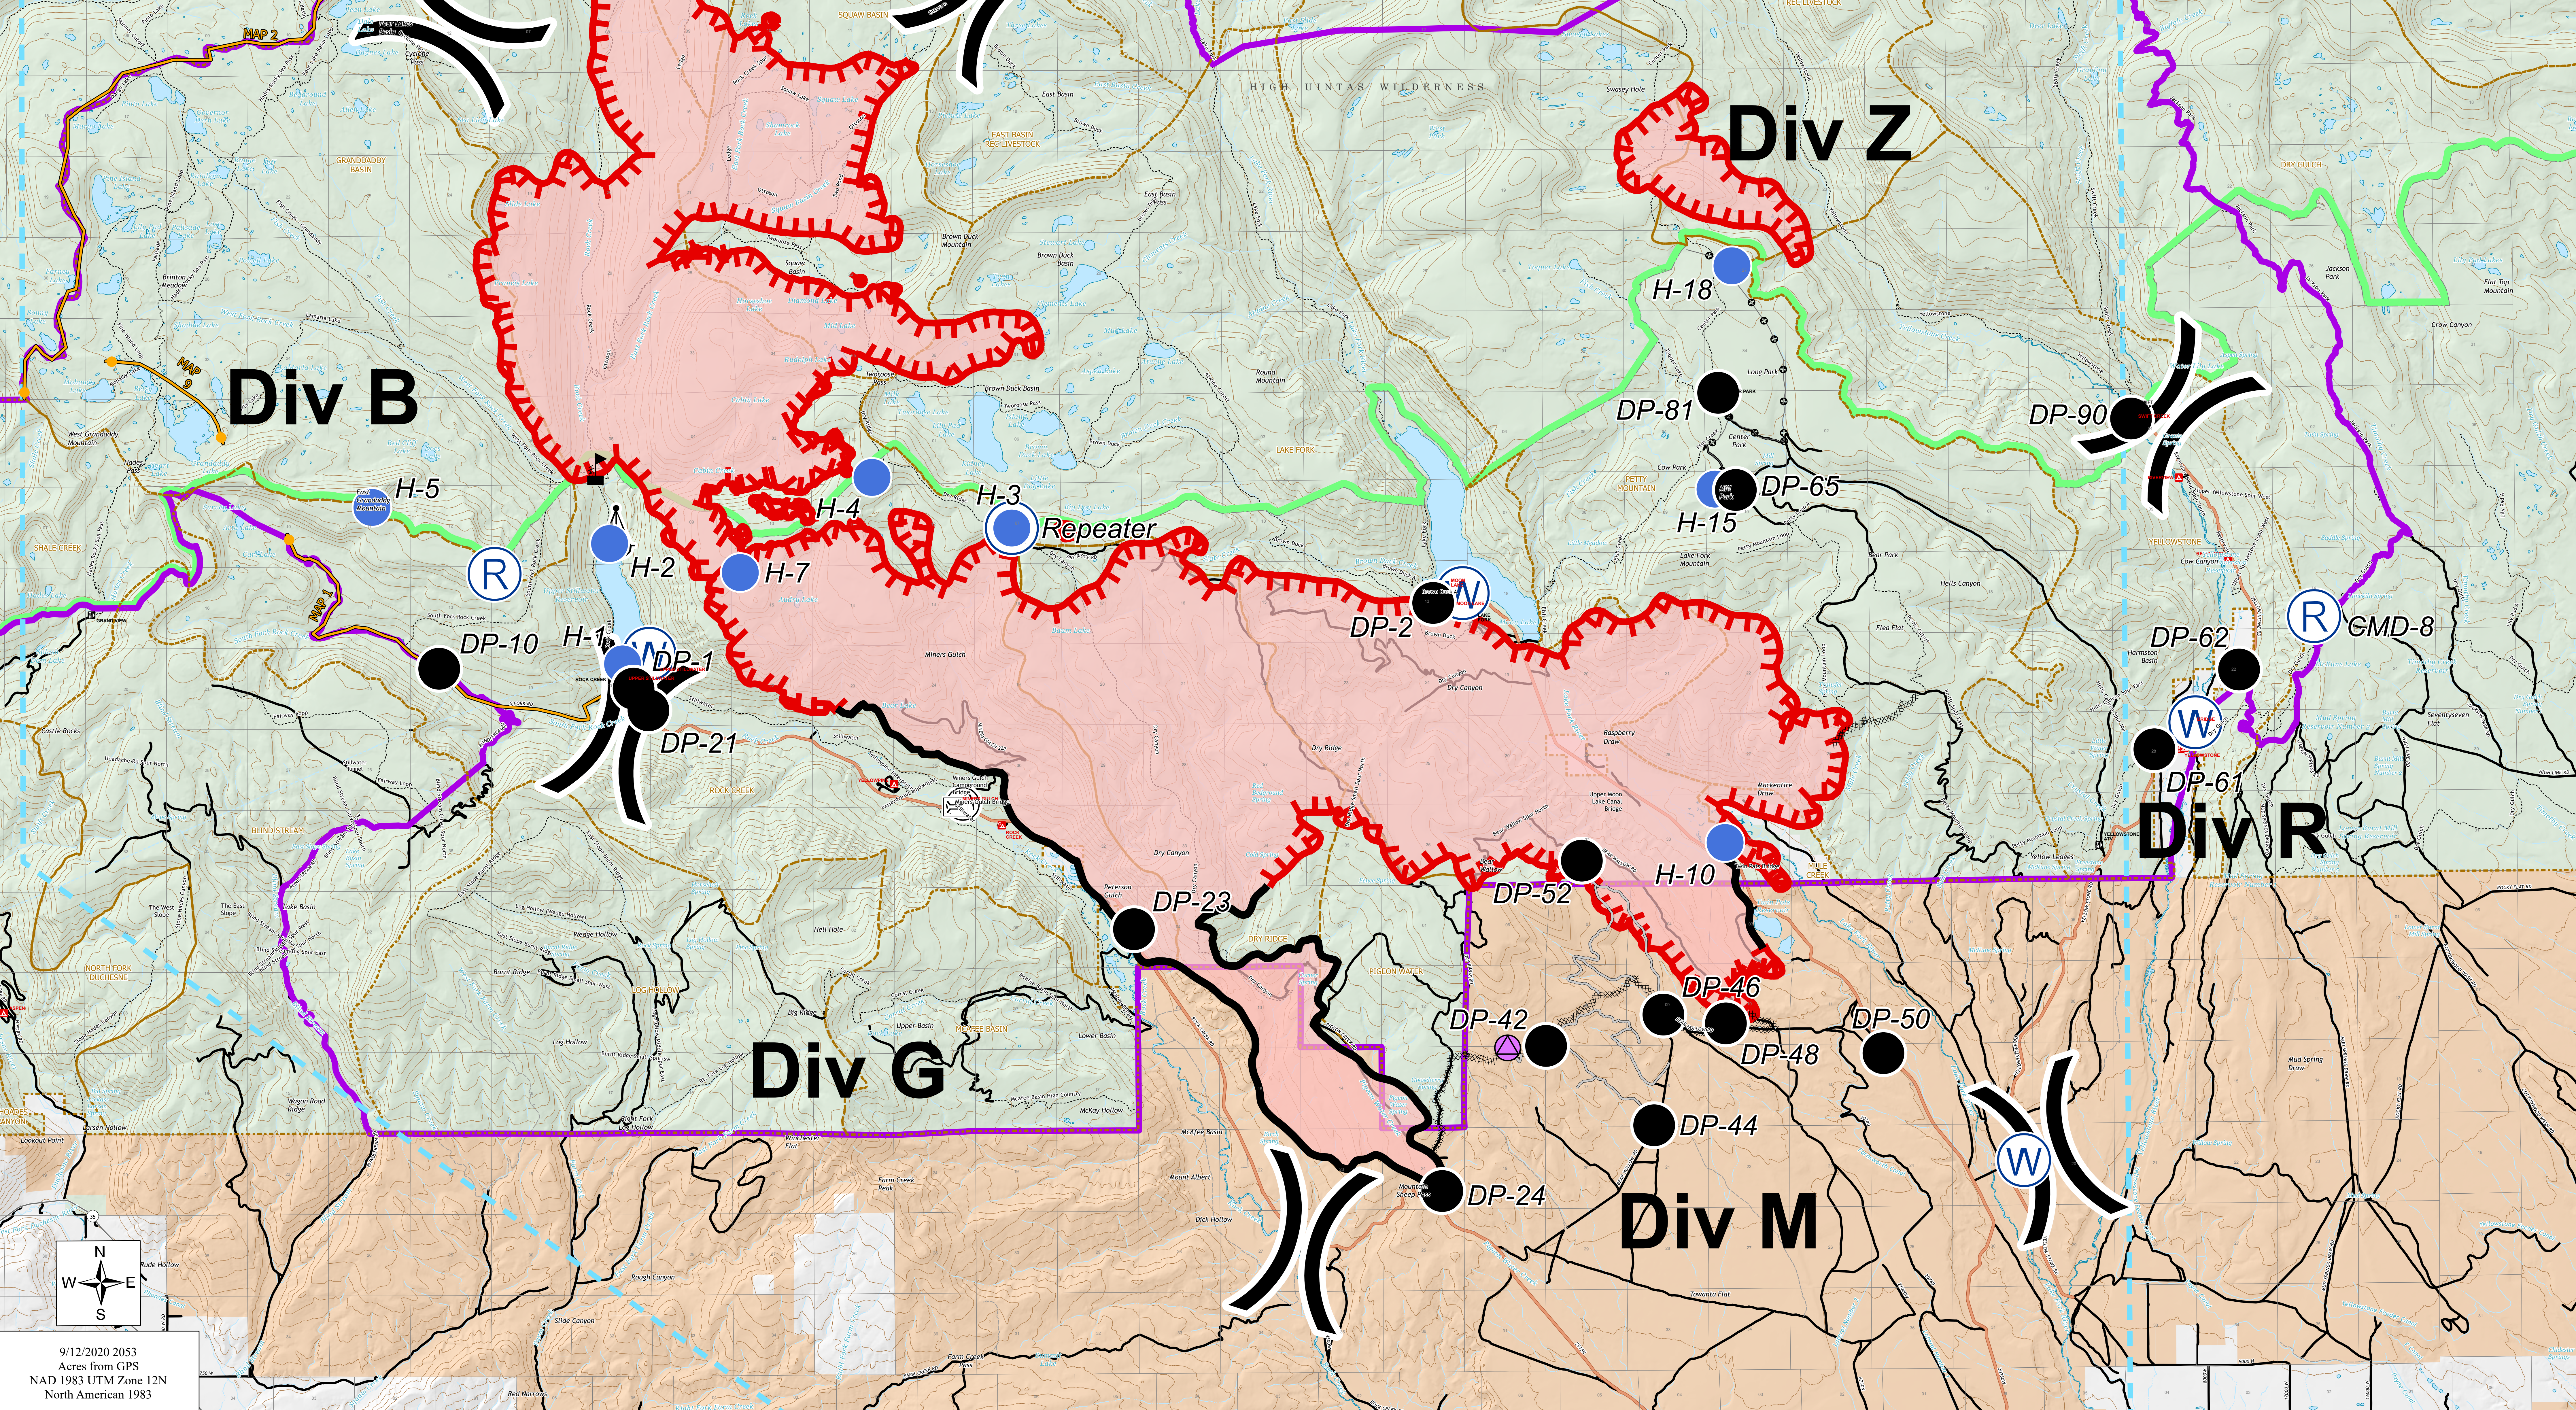

BRIEFING

East Fork
UT-ASF-100340

46,873 Acres as of 09/11/2020 1532
09/13/2020

<https://argo.page.link/A7vYfA7vYf>

- 0 0.5 1 2 4 Miles
- Repair Point
 - Division Break
 - Bridge
 - Wildfire Daily Fire Perimeter
 - Tribal Lands
 - US Forest Service (USFS)
 - Private
 - Uncontrolled Fire Edge
 - Contained Line
 - Completed Dozer Line
 - Completed Hand Line
 - Access or Improved Road
 - Temporary Flight Restriction
 - Management Action Point
 - Other
 - Value at Risk
 - Two Lake Roads

9/12/2020 2053
Acres from GPS
NAD 1983 UTM Zone 12N
North American 1983