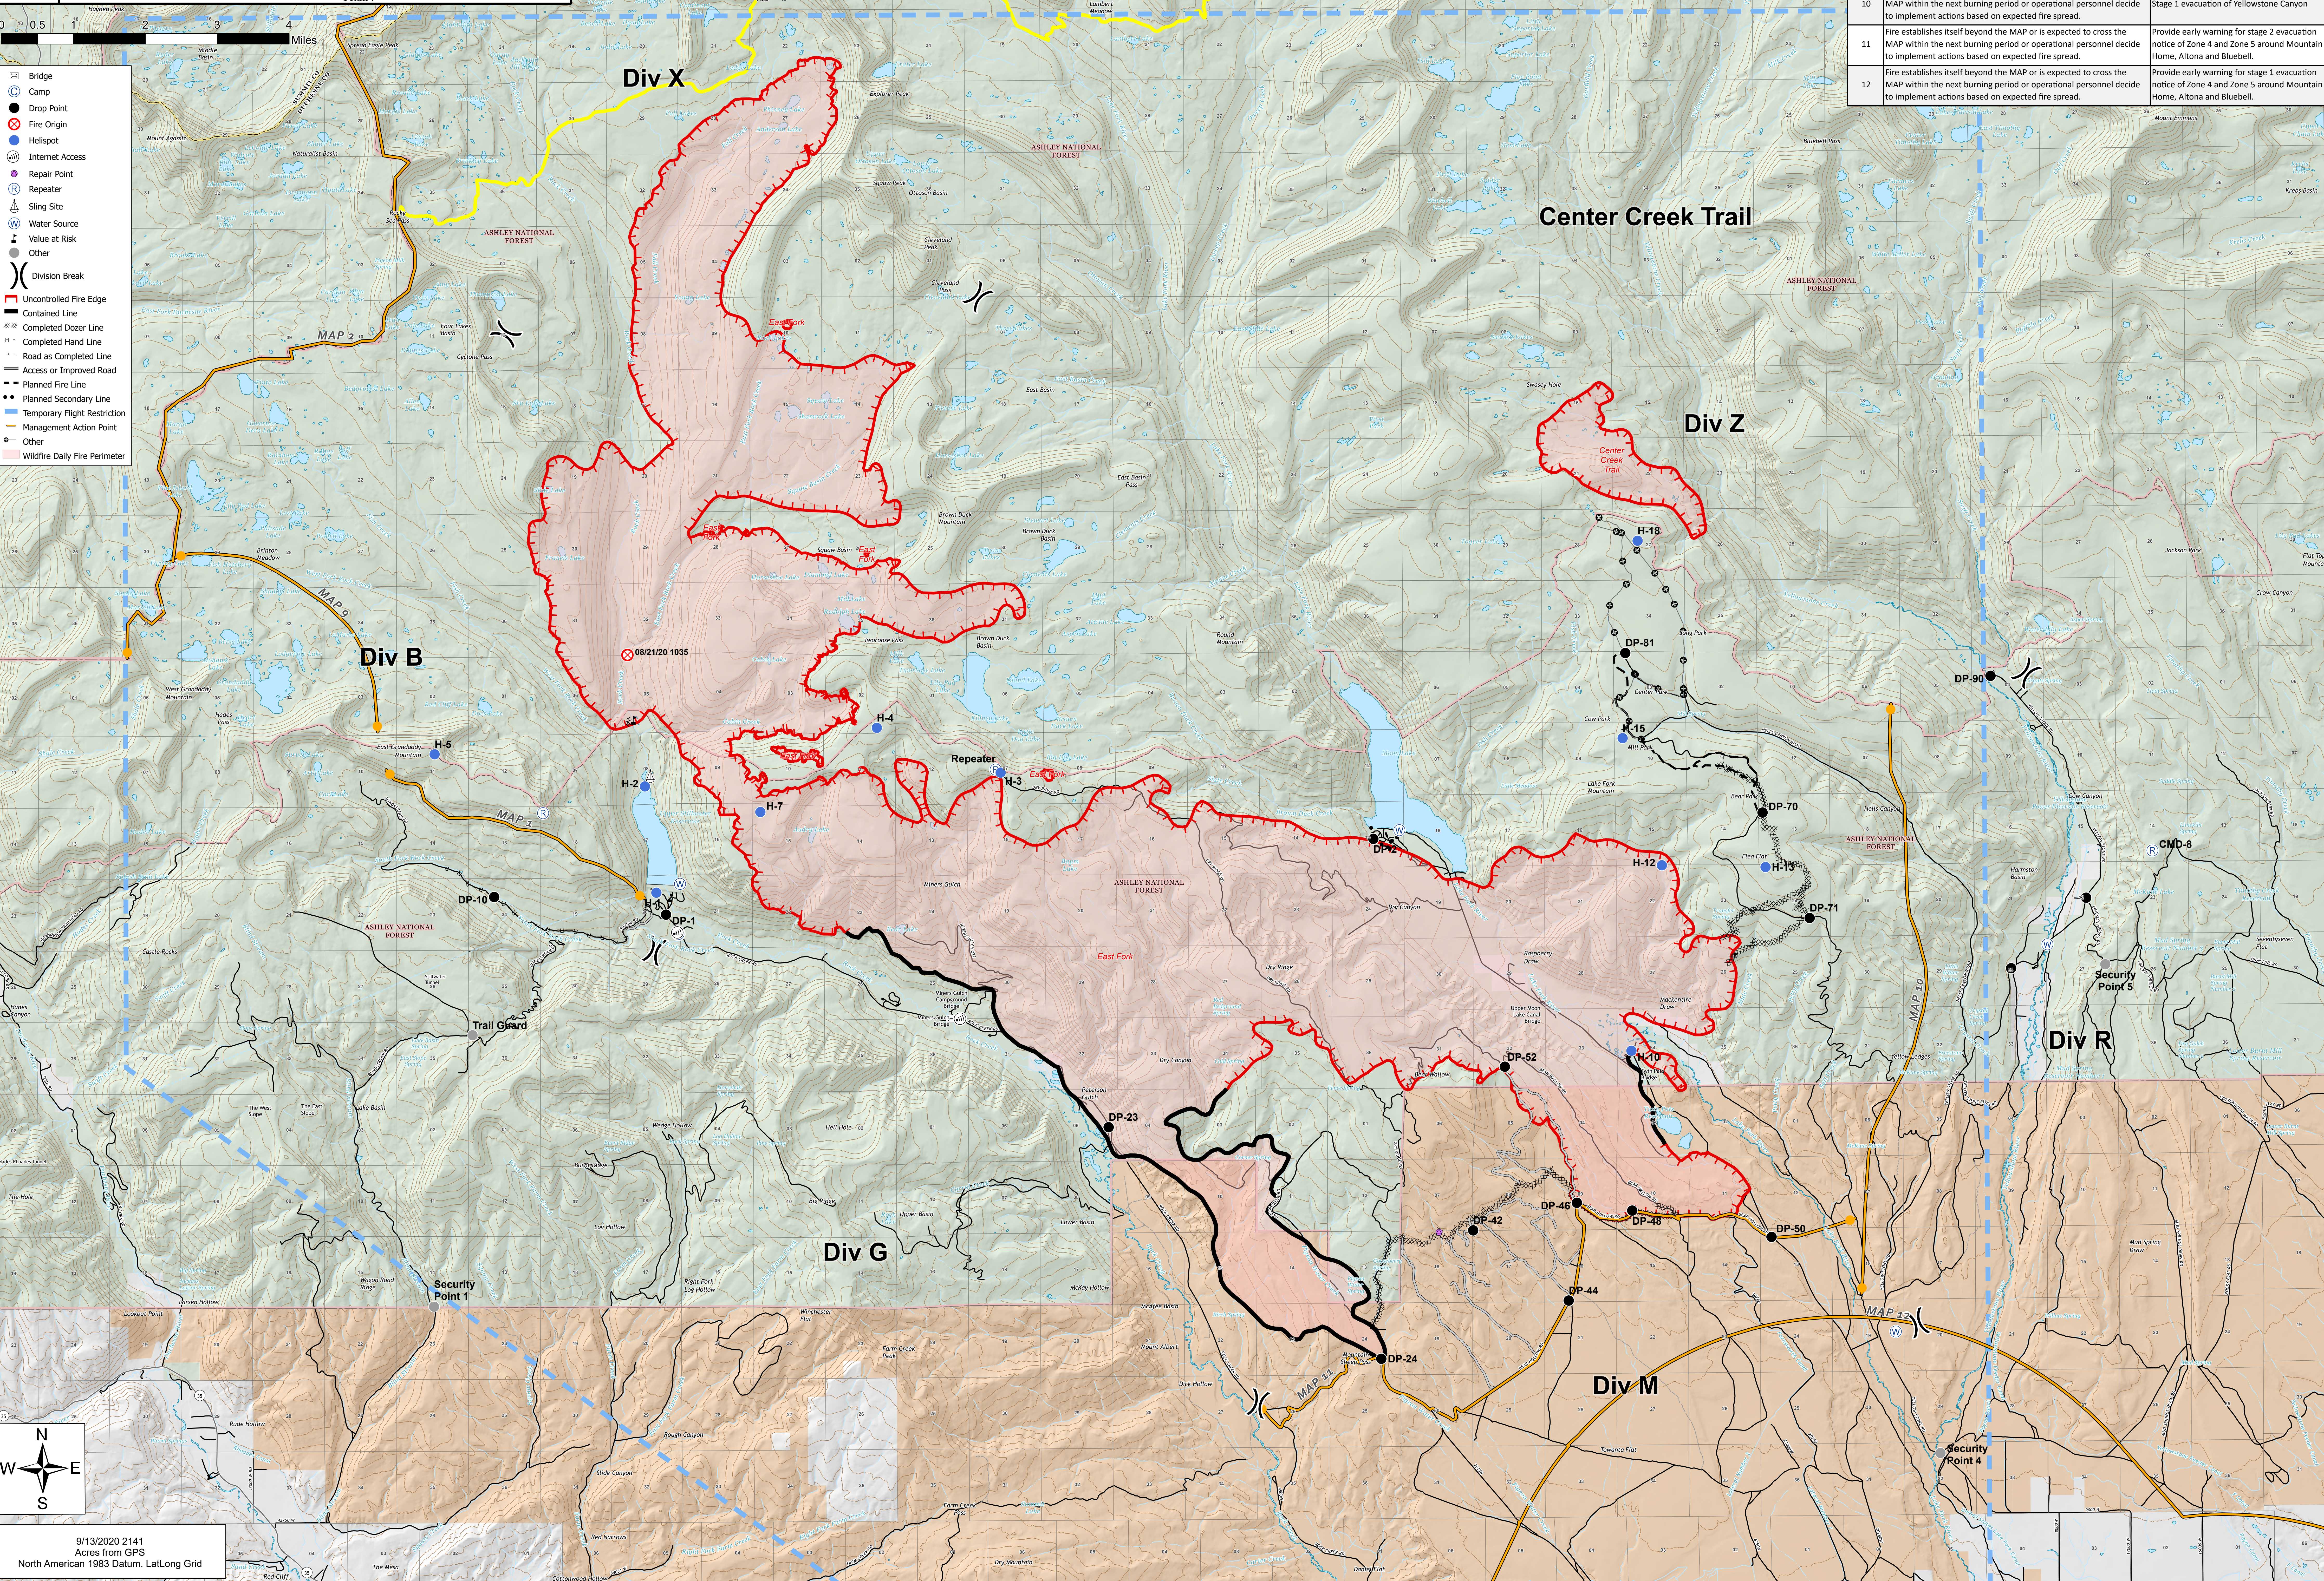

PLANNING

East Fork
 UT-ASF-100340
 47,843 Acres as of 09/13/2020 17:55
 9/13/2020

Team 7

MAP	Condition	Action
1	Fire establishes itself beyond the MAP or is expected to cross the MAP within the next burning period.	Evacuations to ensure safety of the public.
2	If Fire Approaches MAP 2	Notification of the UWC NF of fire status and threat to UWC.
9	Fire establishes itself beyond the MAP or is expected to cross the MAP within the next burning period or operational personnel decide to implement actions based on expected fire spread.	Check further fire spread out of Gandaddy Lake basin and out of the wilderness to the Southeast thru Hades Pass.
10	Fire establishes itself beyond the MAP or is expected to cross the MAP within the next burning period or operational personnel decide to implement actions based on expected fire spread.	Stage 1 evacuation of Yellowstone Canyon
11	Fire establishes itself beyond the MAP or is expected to cross the MAP within the next burning period or operational personnel decide to implement actions based on expected fire spread.	Provide early warning for stage 2 evacuation notice of Zone 4 and Zone 5 around Mountain Home, Altona and Bluebell.
12	Fire establishes itself beyond the MAP or is expected to cross the MAP within the next burning period or operational personnel decide to implement actions based on expected fire spread.	Provide early warning for stage 1 evacuation notice of Zone 4 and Zone 5 around Mountain Home, Altona and Bluebell.

9/13/2020 2141
 Acres from GPS
 North American 1983 Datum, LatLong Grid