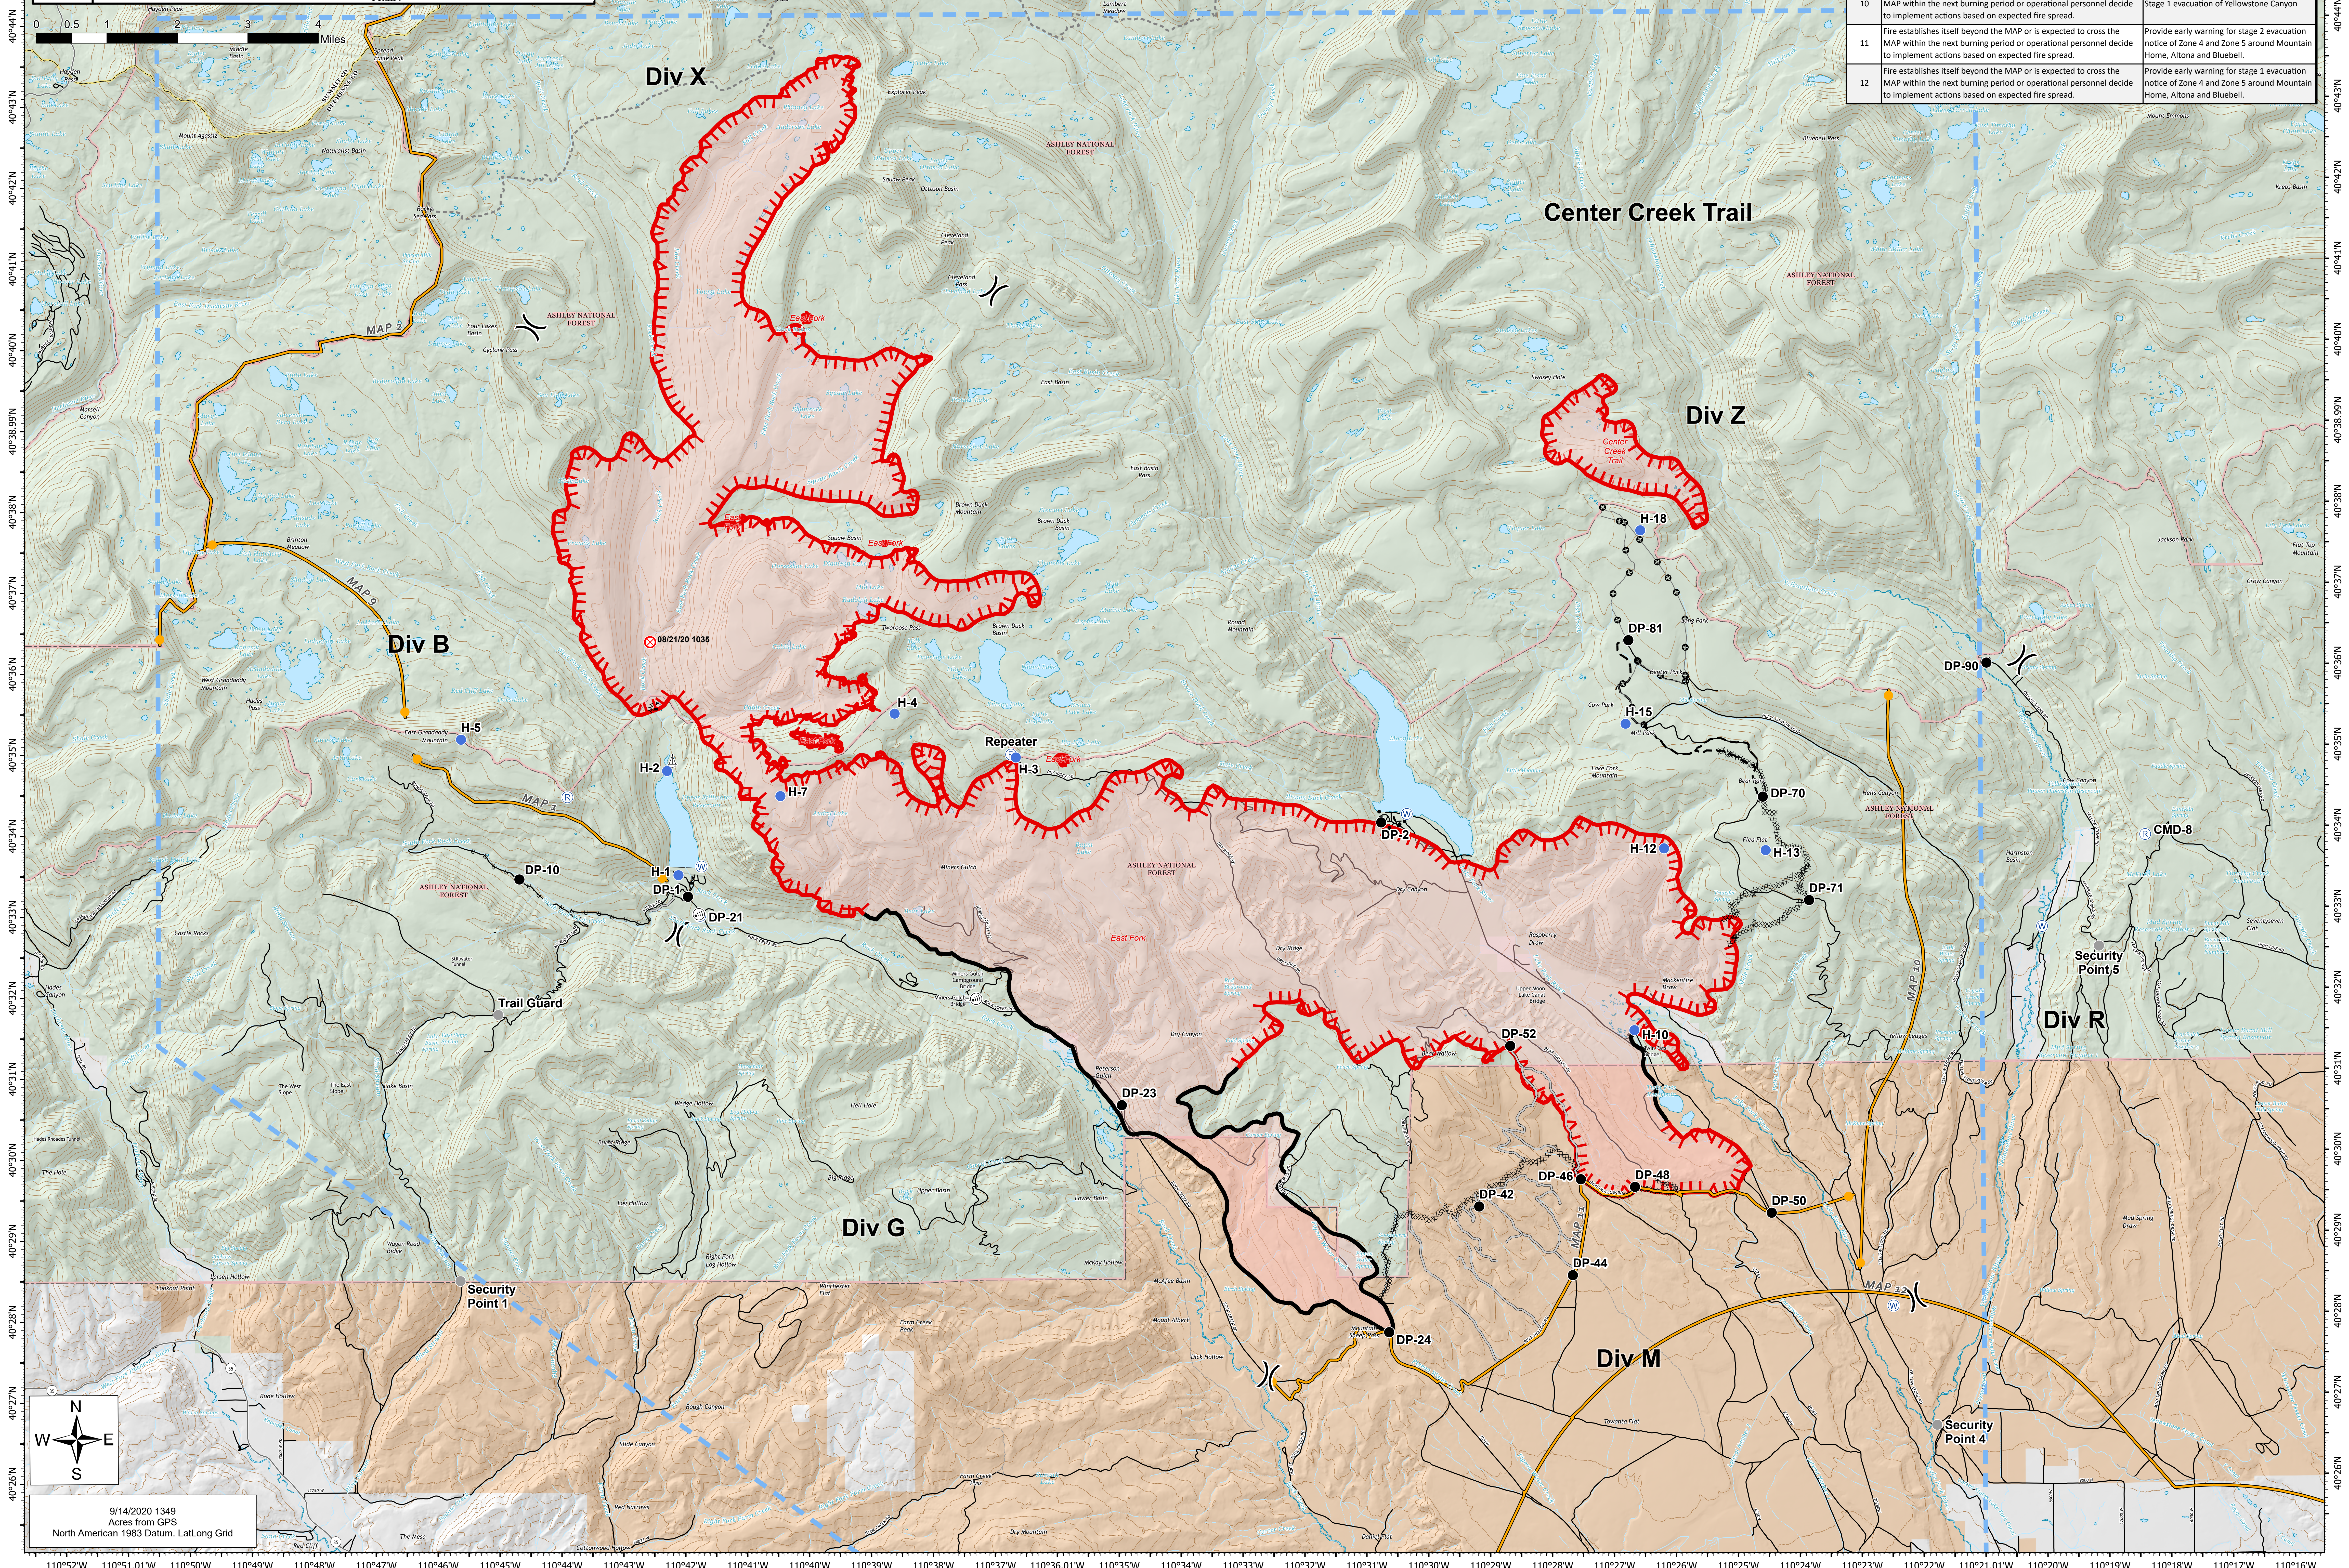

PLANNING

East Fork
 UT-ASF-100340
 47,843 Acres as of 09/13/2020 17:55
 9/14/2020

MAP	Condition	Action
1	Fire establishes itself beyond the MAP or is expected to cross the MAP within the next burning period.	Evacuations to ensure safety of the public.
2	If Fire Approaches MAP 2	Notification of the UWC NF of fire status and threat to UWC.
9	Fire establishes itself beyond the MAP or is expected to cross the MAP within the next burning period or operational personnel decide to implement actions based on expected fire spread.	Check further fire spread out of Gandaddy Lake basin and out of the wilderness to the Southeast thru Hades Pass.
10	Fire establishes itself beyond the MAP or is expected to cross the MAP within the next burning period or operational personnel decide to implement actions based on expected fire spread.	Stage 1 evacuation of Yellowstone Canyon
11	Fire establishes itself beyond the MAP or is expected to cross the MAP within the next burning period or operational personnel decide to implement actions based on expected fire spread.	Provide early warning for stage 2 evacuation notice of Zone 4 and Zone 5 around Mountain Home, Altona and Bluebell.
12	Fire establishes itself beyond the MAP or is expected to cross the MAP within the next burning period or operational personnel decide to implement actions based on expected fire spread.	Provide early warning for stage 1 evacuation notice of Zone 4 and Zone 5 around Mountain Home, Altona and Bluebell.

9/14/2020 1349
 Acres from GPS
 North American 1983 Datum, LatLong Grid