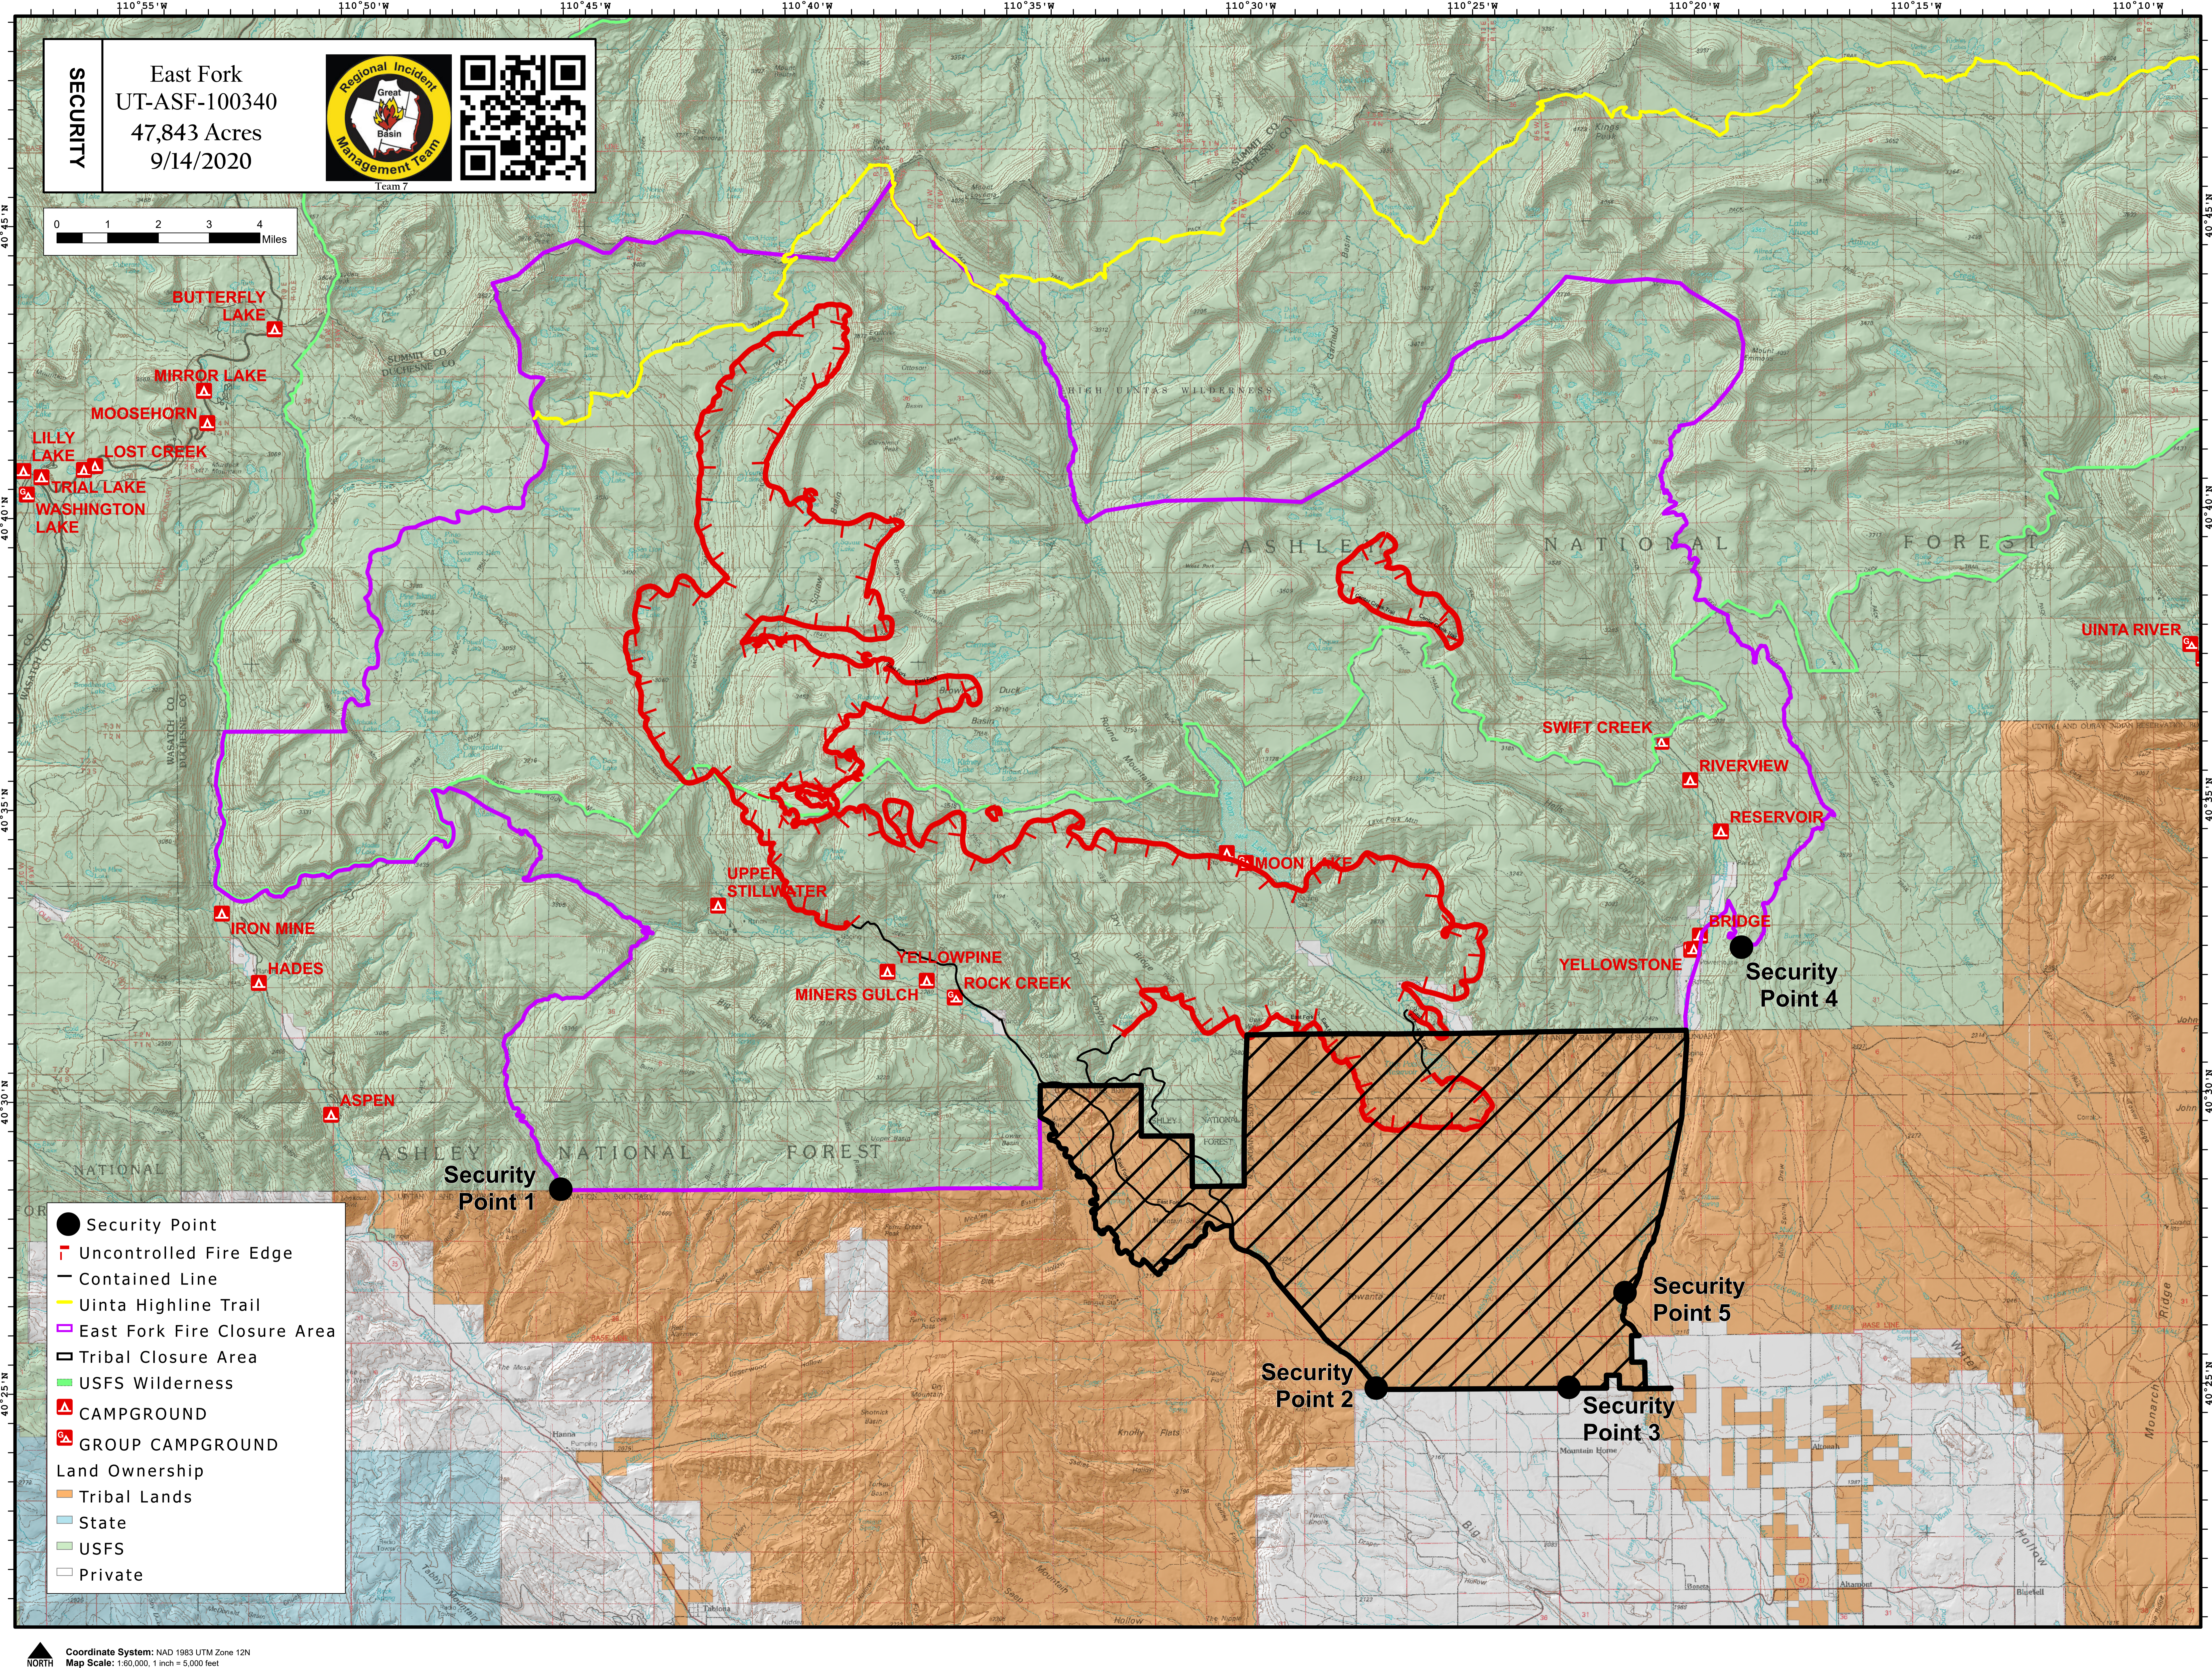

SECURITY

East Fork  
UT-ASF-100340  
47,843 Acres  
9/14/2020

BUTTERFLY LAKE  
MIRROR LAKE  
MOOSEHORN  
LILLY LAKE  
LOST CREEK  
TRIAL LAKE  
WASHINGTON LAKE

IRON MINE  
HADES  
ASPEN

UPPER STILLWATER  
YELLOWPINE  
MINERS GULCH  
ROCK CREEK

MOON LAKE

SWIFT CREEK  
RIVERVIEW  
RESERVOIR  
BRIDGE  
YELLOWSTONE

UINTA RIVER

- Security Point
- ▬ Uncontrolled Fire Edge
- ▬ Contained Line
- Uinta Highline Trail
- ▭ East Fork Fire Closure Area
- ▭ Tribal Closure Area
- ▭ USFS Wilderness
- ▲ CAMPGROUND
- ▲ GROUP CAMPGROUND
- Land Ownership
- ▭ Tribal Lands
- ▭ State
- ▭ USFS
- ▭ Private

Security Point 1

Security Point 2

Security Point 3

Security Point 5

Security Point 4