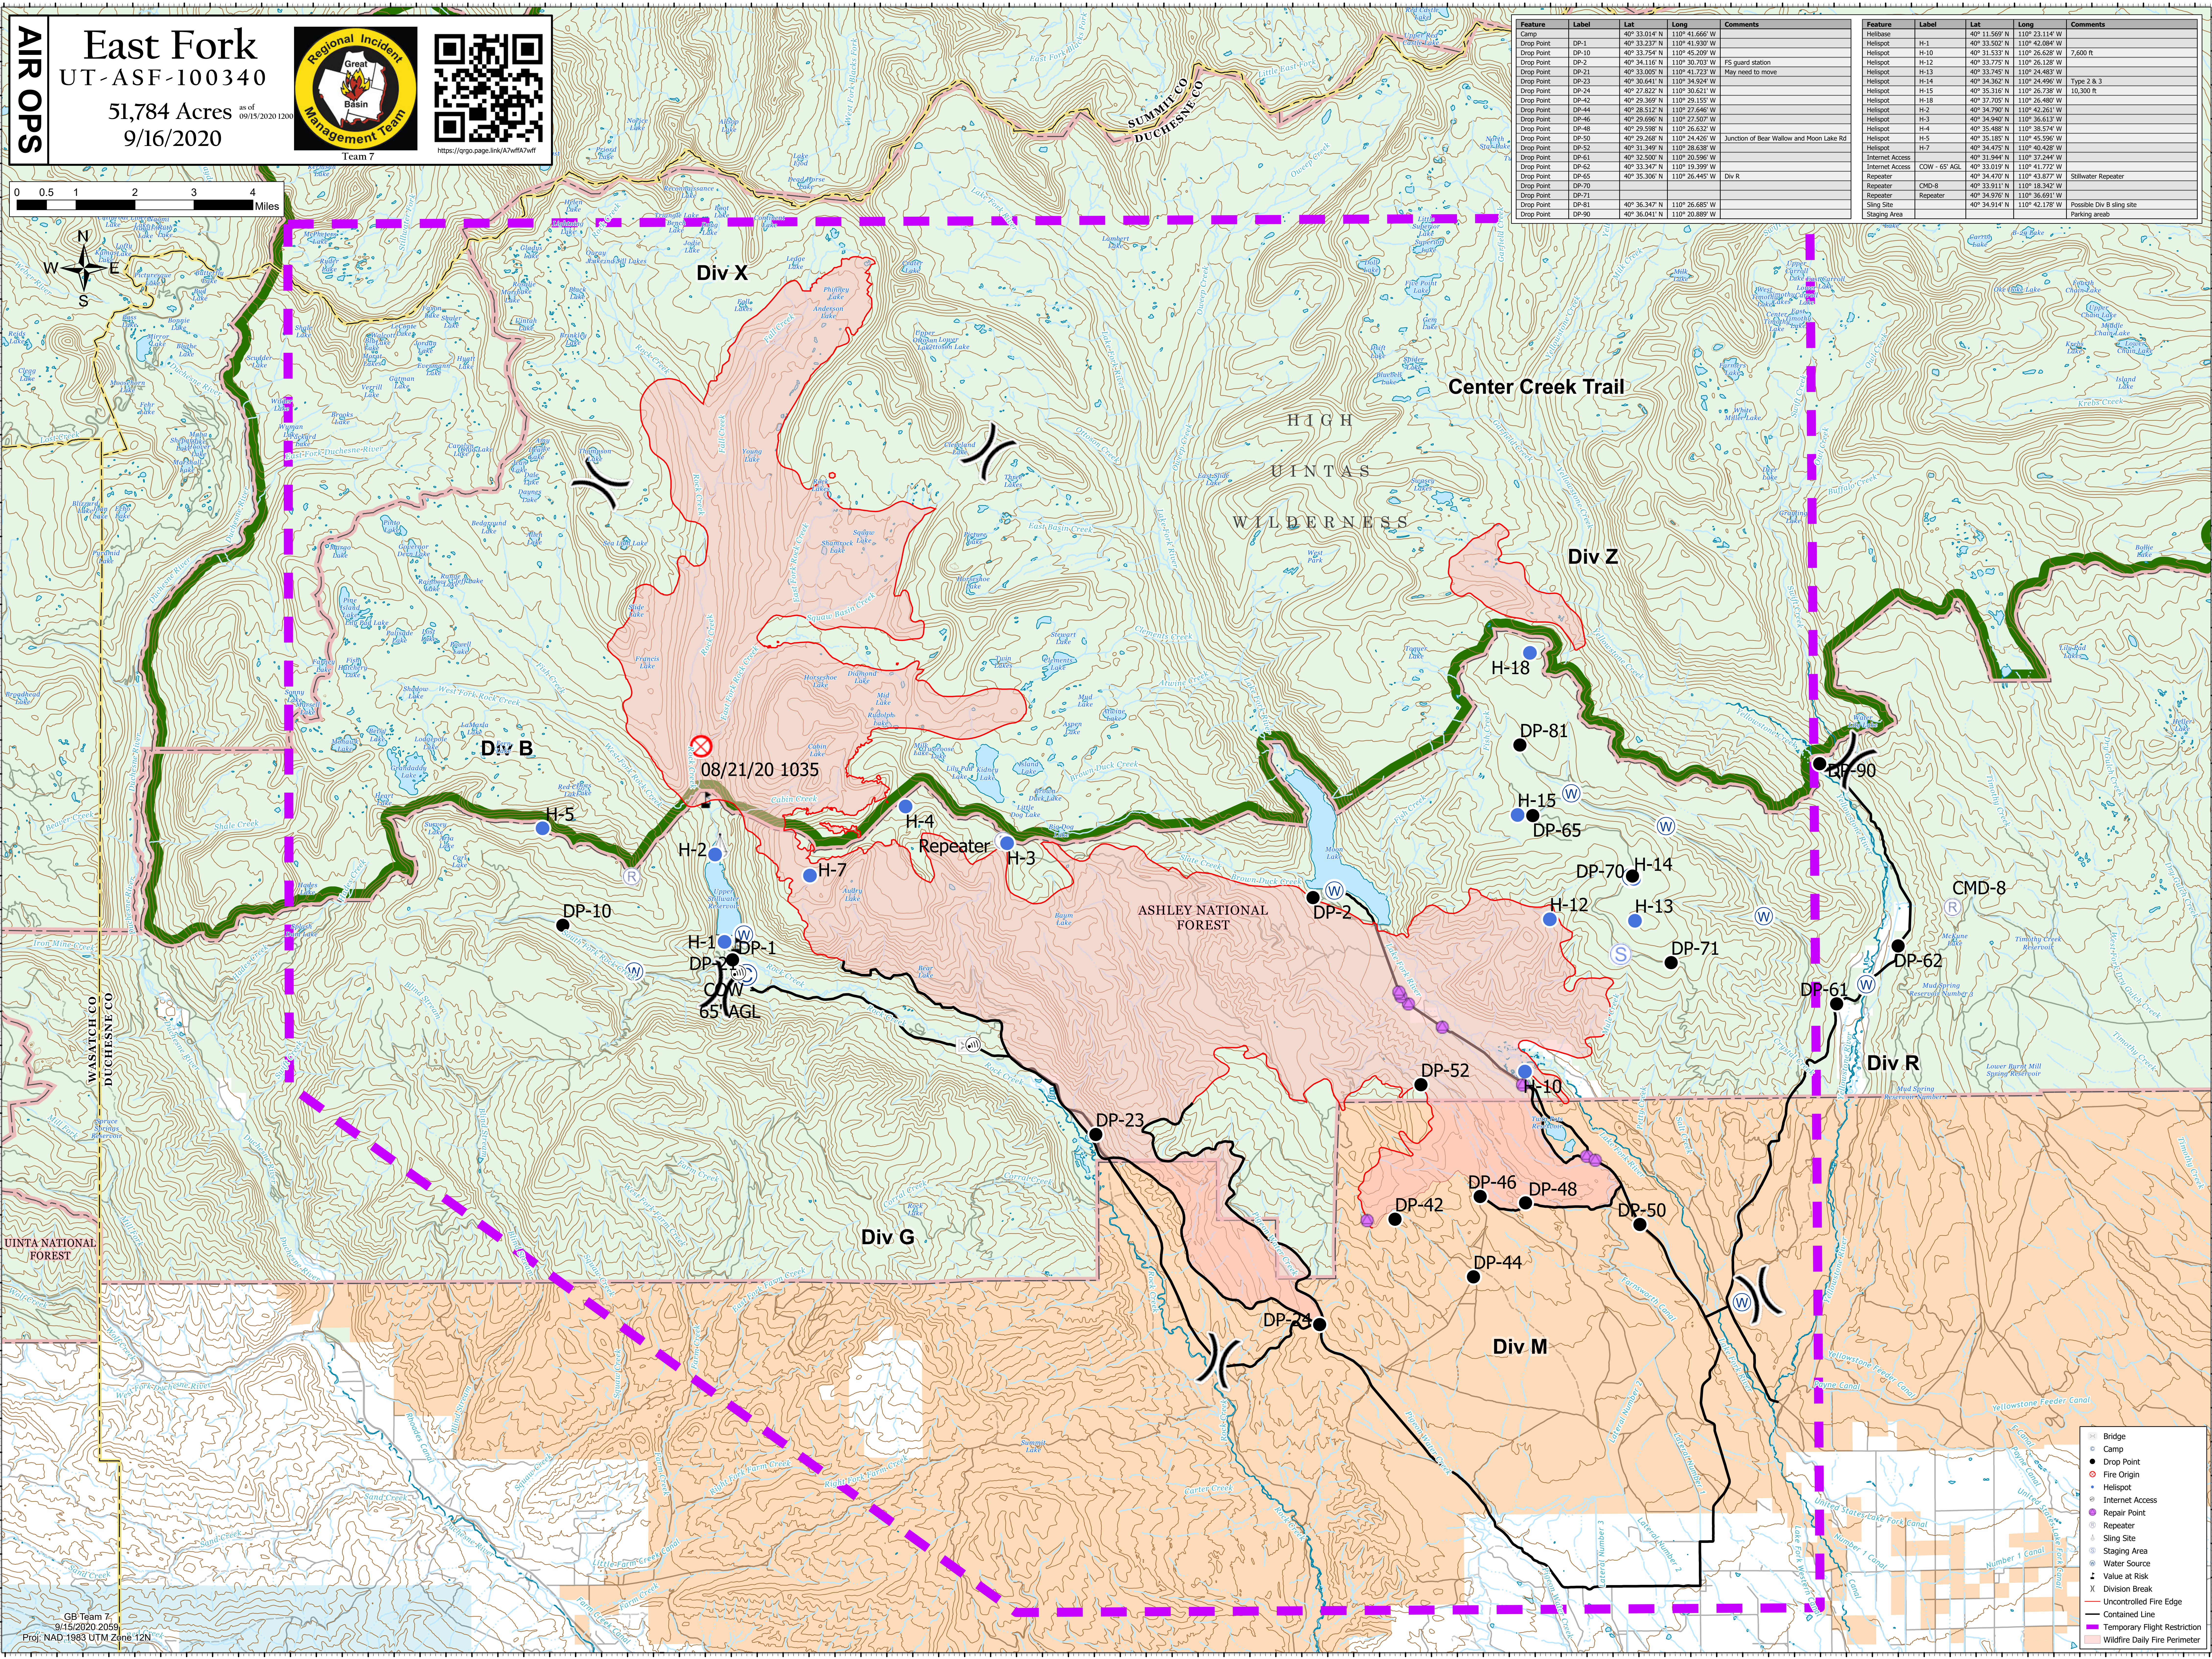

AIR OPS
East Fork
 UT-ASF-100340
 51,784 Acres as of 09/15/2020 1200
 9/16/2020

Feature	Label	Lat	Long	Comments
Camp	DP-1	40° 33.014' N	110° 41.666' W	
Drop Point	DP-10	40° 33.237' N	110° 41.930' W	
Drop Point	DP-2	40° 34.116' N	110° 30.703' W	FS guard station
Drop Point	DP-21	40° 33.005' N	110° 41.723' W	May need to move
Drop Point	DP-23	40° 30.641' N	110° 34.924' W	
Drop Point	DP-24	40° 27.822' N	110° 30.621' W	
Drop Point	DP-42	40° 29.369' N	110° 29.155' W	
Drop Point	DP-44	40° 28.512' N	110° 27.646' W	
Drop Point	DP-46	40° 29.696' N	110° 27.507' W	
Drop Point	DP-48	40° 29.588' N	110° 26.632' W	
Drop Point	DP-50	40° 29.268' N	110° 24.426' W	Junction of Bear Wallow and Moon Lake Rd
Drop Point	DP-52	40° 31.349' N	110° 28.638' W	
Drop Point	DP-61	40° 32.500' N	110° 20.596' W	
Drop Point	DP-62	40° 33.347' N	110° 19.399' W	
Drop Point	DP-65	40° 35.306' N	110° 26.445' W	Div R
Drop Point	DP-70			
Drop Point	DP-71			
Drop Point	DP-81	40° 36.347' N	110° 26.685' W	
Drop Point	DP-90	40° 36.041' N	110° 20.889' W	
Helibase	H-1	40° 31.569' N	110° 23.114' W	
Helibase	H-10	40° 31.533' N	110° 26.628' W	7,600 ft
Helibase	H-12	40° 33.775' N	110° 26.528' W	
Helibase	H-13	40° 33.745' N	110° 24.883' W	
Helibase	H-14	40° 34.362' N	110° 24.496' W	Type 2 & 3
Helibase	H-15	40° 35.316' N	110° 26.738' W	10,300 ft
Helibase	H-18	40° 37.705' N	110° 26.480' W	
Helibase	H-2	40° 34.782' N	110° 42.342' W	
Helibase	H-3	40° 34.940' N	110° 36.613' W	
Helibase	H-4	40° 35.488' N	110° 38.574' W	
Helibase	H-5	40° 35.185' N	110° 45.596' W	
Helibase	H-7	40° 34.745' N	110° 40.28' W	
Internet Access	COW - 65 AGL	40° 33.019' N	110° 41.772' W	
Repeater	CMD-8	40° 34.470' N	110° 43.877' W	Stillwater Repeater
Repeater	CMD-8	40° 33.911' N	110° 42.342' W	
Repeater	CMD-8	40° 34.978' N	110° 36.601' W	
Sling Site		40° 34.914' N	110° 42.178' W	Possible Div B sling site
Staging Area				Parking area