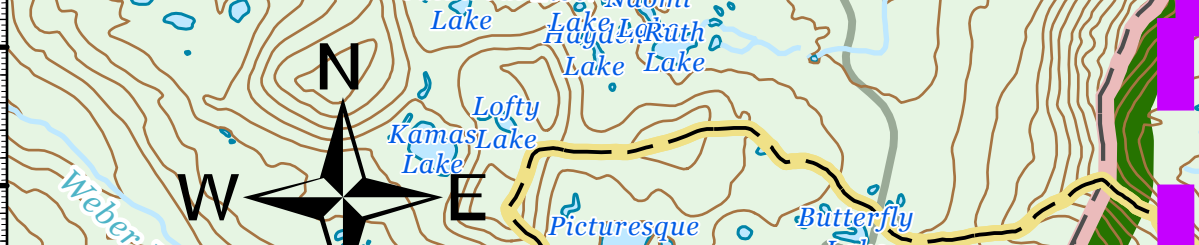

AIR OPS
East Fork
 UT-ASF-100340
 51,784 Acres as of 09/15/2020 1200
 9/16/2020

Feature	Label	Lat	Long	Comments
Camp	DP-1	40° 33.014' N	110° 41.666' W	
Drop Point	DP-10	40° 33.237' N	110° 41.930' W	
Drop Point	DP-2	40° 34.116' N	110° 30.703' W	FS guard station
Drop Point	DP-21	40° 33.005' N	110° 41.723' W	May need to move
Drop Point	DP-23	40° 30.641' N	110° 34.924' W	
Drop Point	DP-24	40° 27.822' N	110° 30.621' W	
Drop Point	DP-42	40° 29.369' N	110° 29.155' W	
Drop Point	DP-44	40° 28.512' N	110° 27.646' W	
Drop Point	DP-46	40° 29.696' N	110° 27.507' W	
Drop Point	DP-48	40° 29.588' N	110° 26.632' W	
Drop Point	DP-50	40° 29.268' N	110° 24.426' W	Junction of Bear Wallow and Moon Lake Rd
Drop Point	DP-52	40° 31.349' N	110° 28.638' W	
Drop Point	DP-61	40° 32.500' N	110° 20.596' W	
Drop Point	DP-62	40° 33.347' N	110° 19.399' W	
Drop Point	DP-65	40° 35.306' N	110° 26.445' W	Div R
Drop Point	DP-70			
Drop Point	DP-71			
Drop Point	DP-81	40° 36.347' N	110° 26.685' W	
Drop Point	DP-90	40° 36.041' N	110° 20.889' W	
Helibase	H-1	40° 31.569' N	110° 23.114' W	
Helibase	H-10	40° 31.533' N	110° 26.628' W	7,600 ft
Helibase	H-12	40° 33.775' N	110° 26.528' W	
Helibase	H-13	40° 33.745' N	110° 24.883' W	
Helibase	H-14	40° 34.362' N	110° 24.496' W	Type 2 & 3
Helibase	H-15	40° 35.316' N	110° 26.738' W	10,300 ft
Helibase	H-18	40° 37.705' N	110° 26.480' W	
Helibase	H-2	40° 34.782' N	110° 42.342' W	
Helibase	H-3	40° 34.940' N	110° 36.613' W	
Helibase	H-4	40° 35.488' N	110° 38.574' W	
Helibase	H-5	40° 35.185' N	110° 45.596' W	
Helibase	H-7	40° 34.745' N	110° 40.28' W	
Internet Access	COW - 65 AGL	40° 33.019' N	110° 41.772' W	
Repeater	CMD-8	40° 34.470' N	110° 43.877' W	Stillwater Repeater
Repeater	CMD-8	40° 33.911' N	110° 42.342' W	
Repeater	CMD-8	40° 34.978' N	110° 36.601' W	
Sling Site		40° 34.914' N	110° 42.178' W	Possible Div B sling site
Staging Area				Parking area