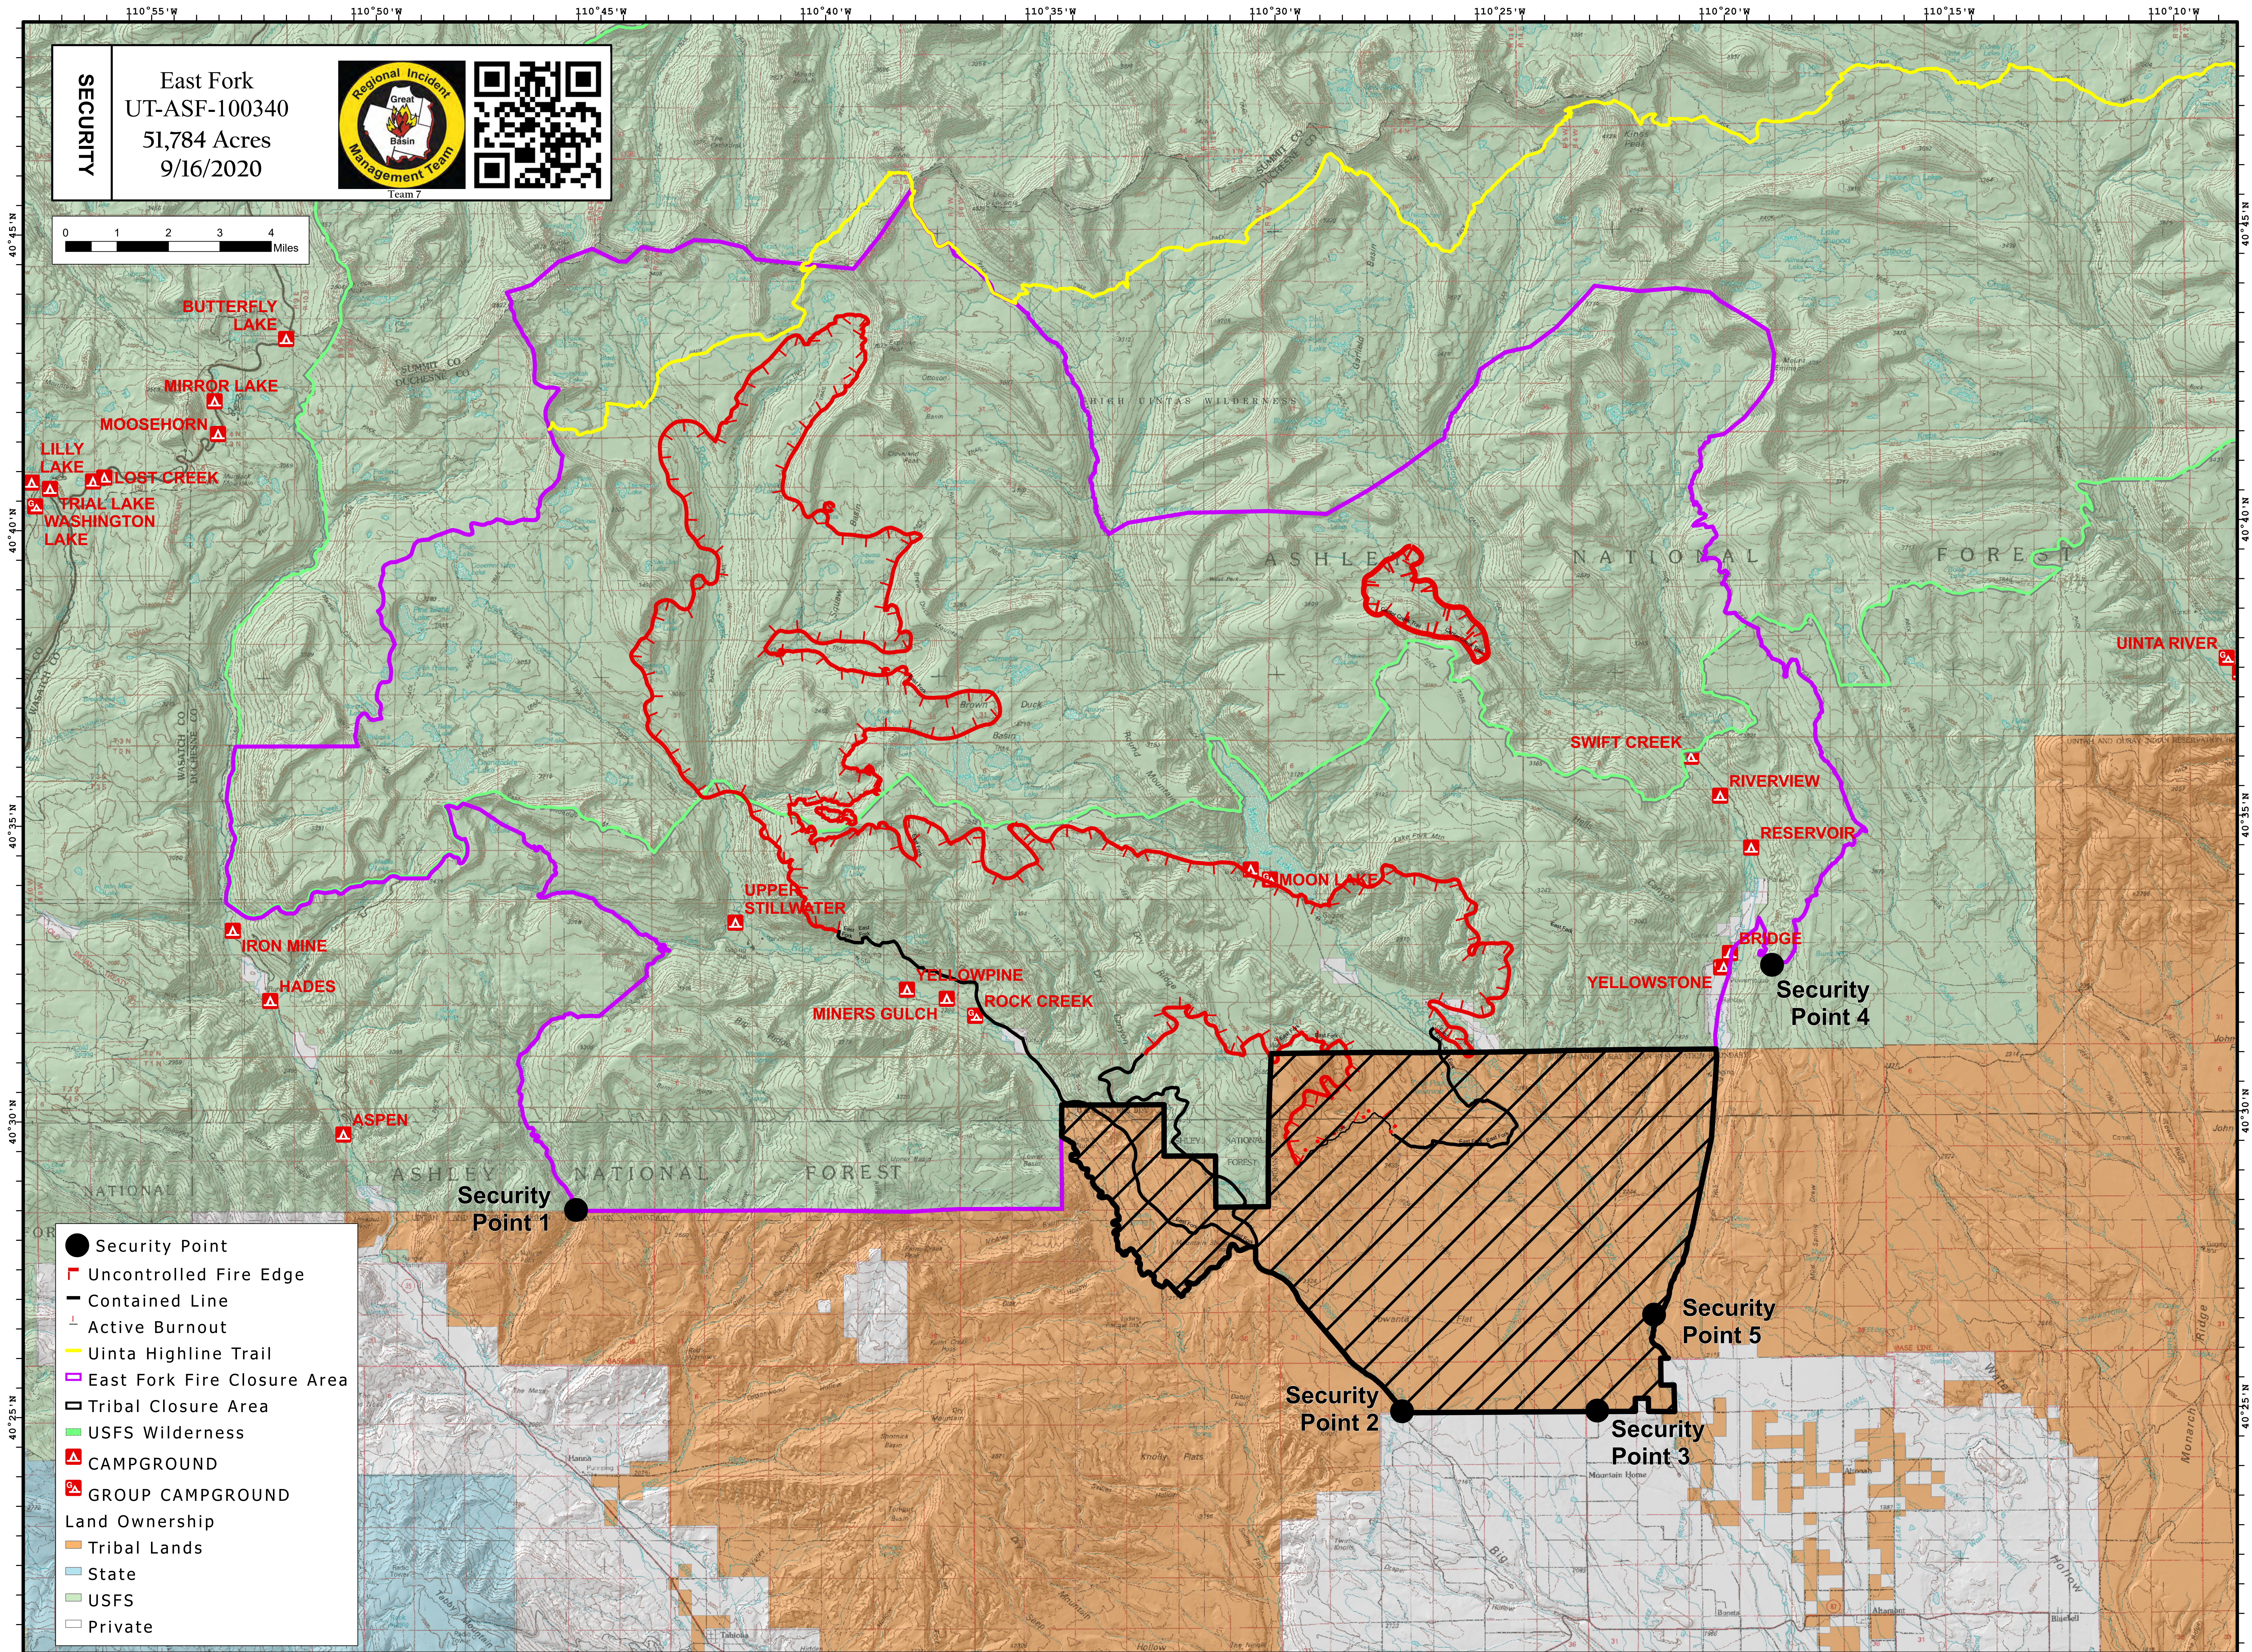

SECURITY

East Fork  
UT-ASF-100340  
51,784 Acres  
9/16/2020

- Security Point
- ▬ Uncontrolled Fire Edge
- ▬ Contained Line
- - Active Burnout
- Yellow Uinta Highline Trail
- ▭ East Fork Fire Closure Area
- ▭ Tribal Closure Area
- ▭ USFS Wilderness
- ▭ CAMPGROUND
- ▭ GROUP CAMPGROUND
- Land Ownership
- ▭ Tribal Lands
- ▭ State
- ▭ USFS
- ▭ Private