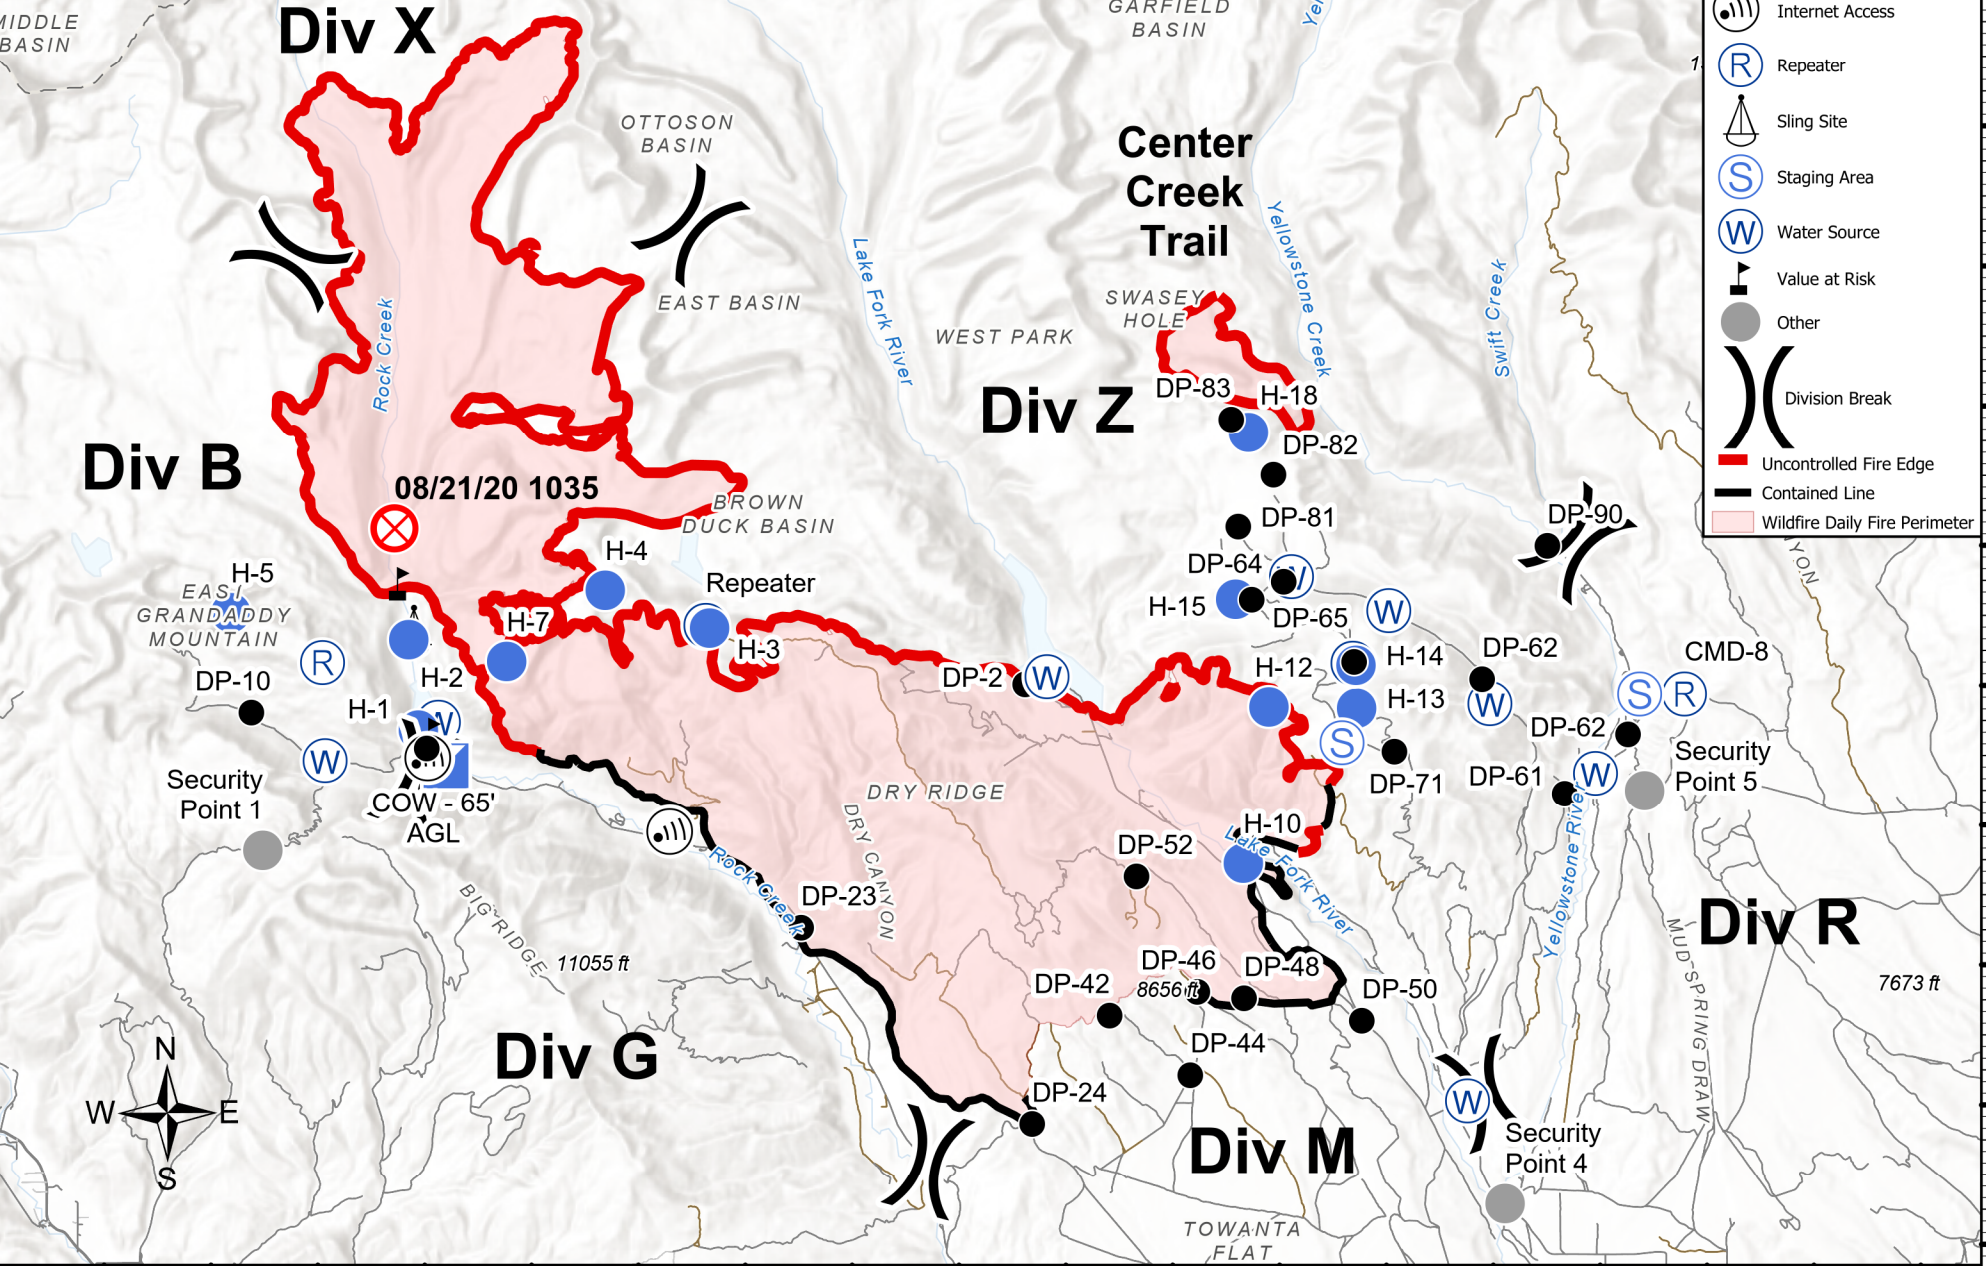

IAP MAP

East Fork  
UT-ASF-100340  
09/18/2020  
59,585 Acres

- Bridge
- Drop Point
- Fire Origin
- Helispot
- Incident Command Post
- Internet Access
- Repeater
- Sling Site
- Staging Area
- Water Source
- Value at Risk
- Other
- Division Break
- Uncontrolled Fire Edge
- Contained Line
- Wildfire Daily Fire Perimeter