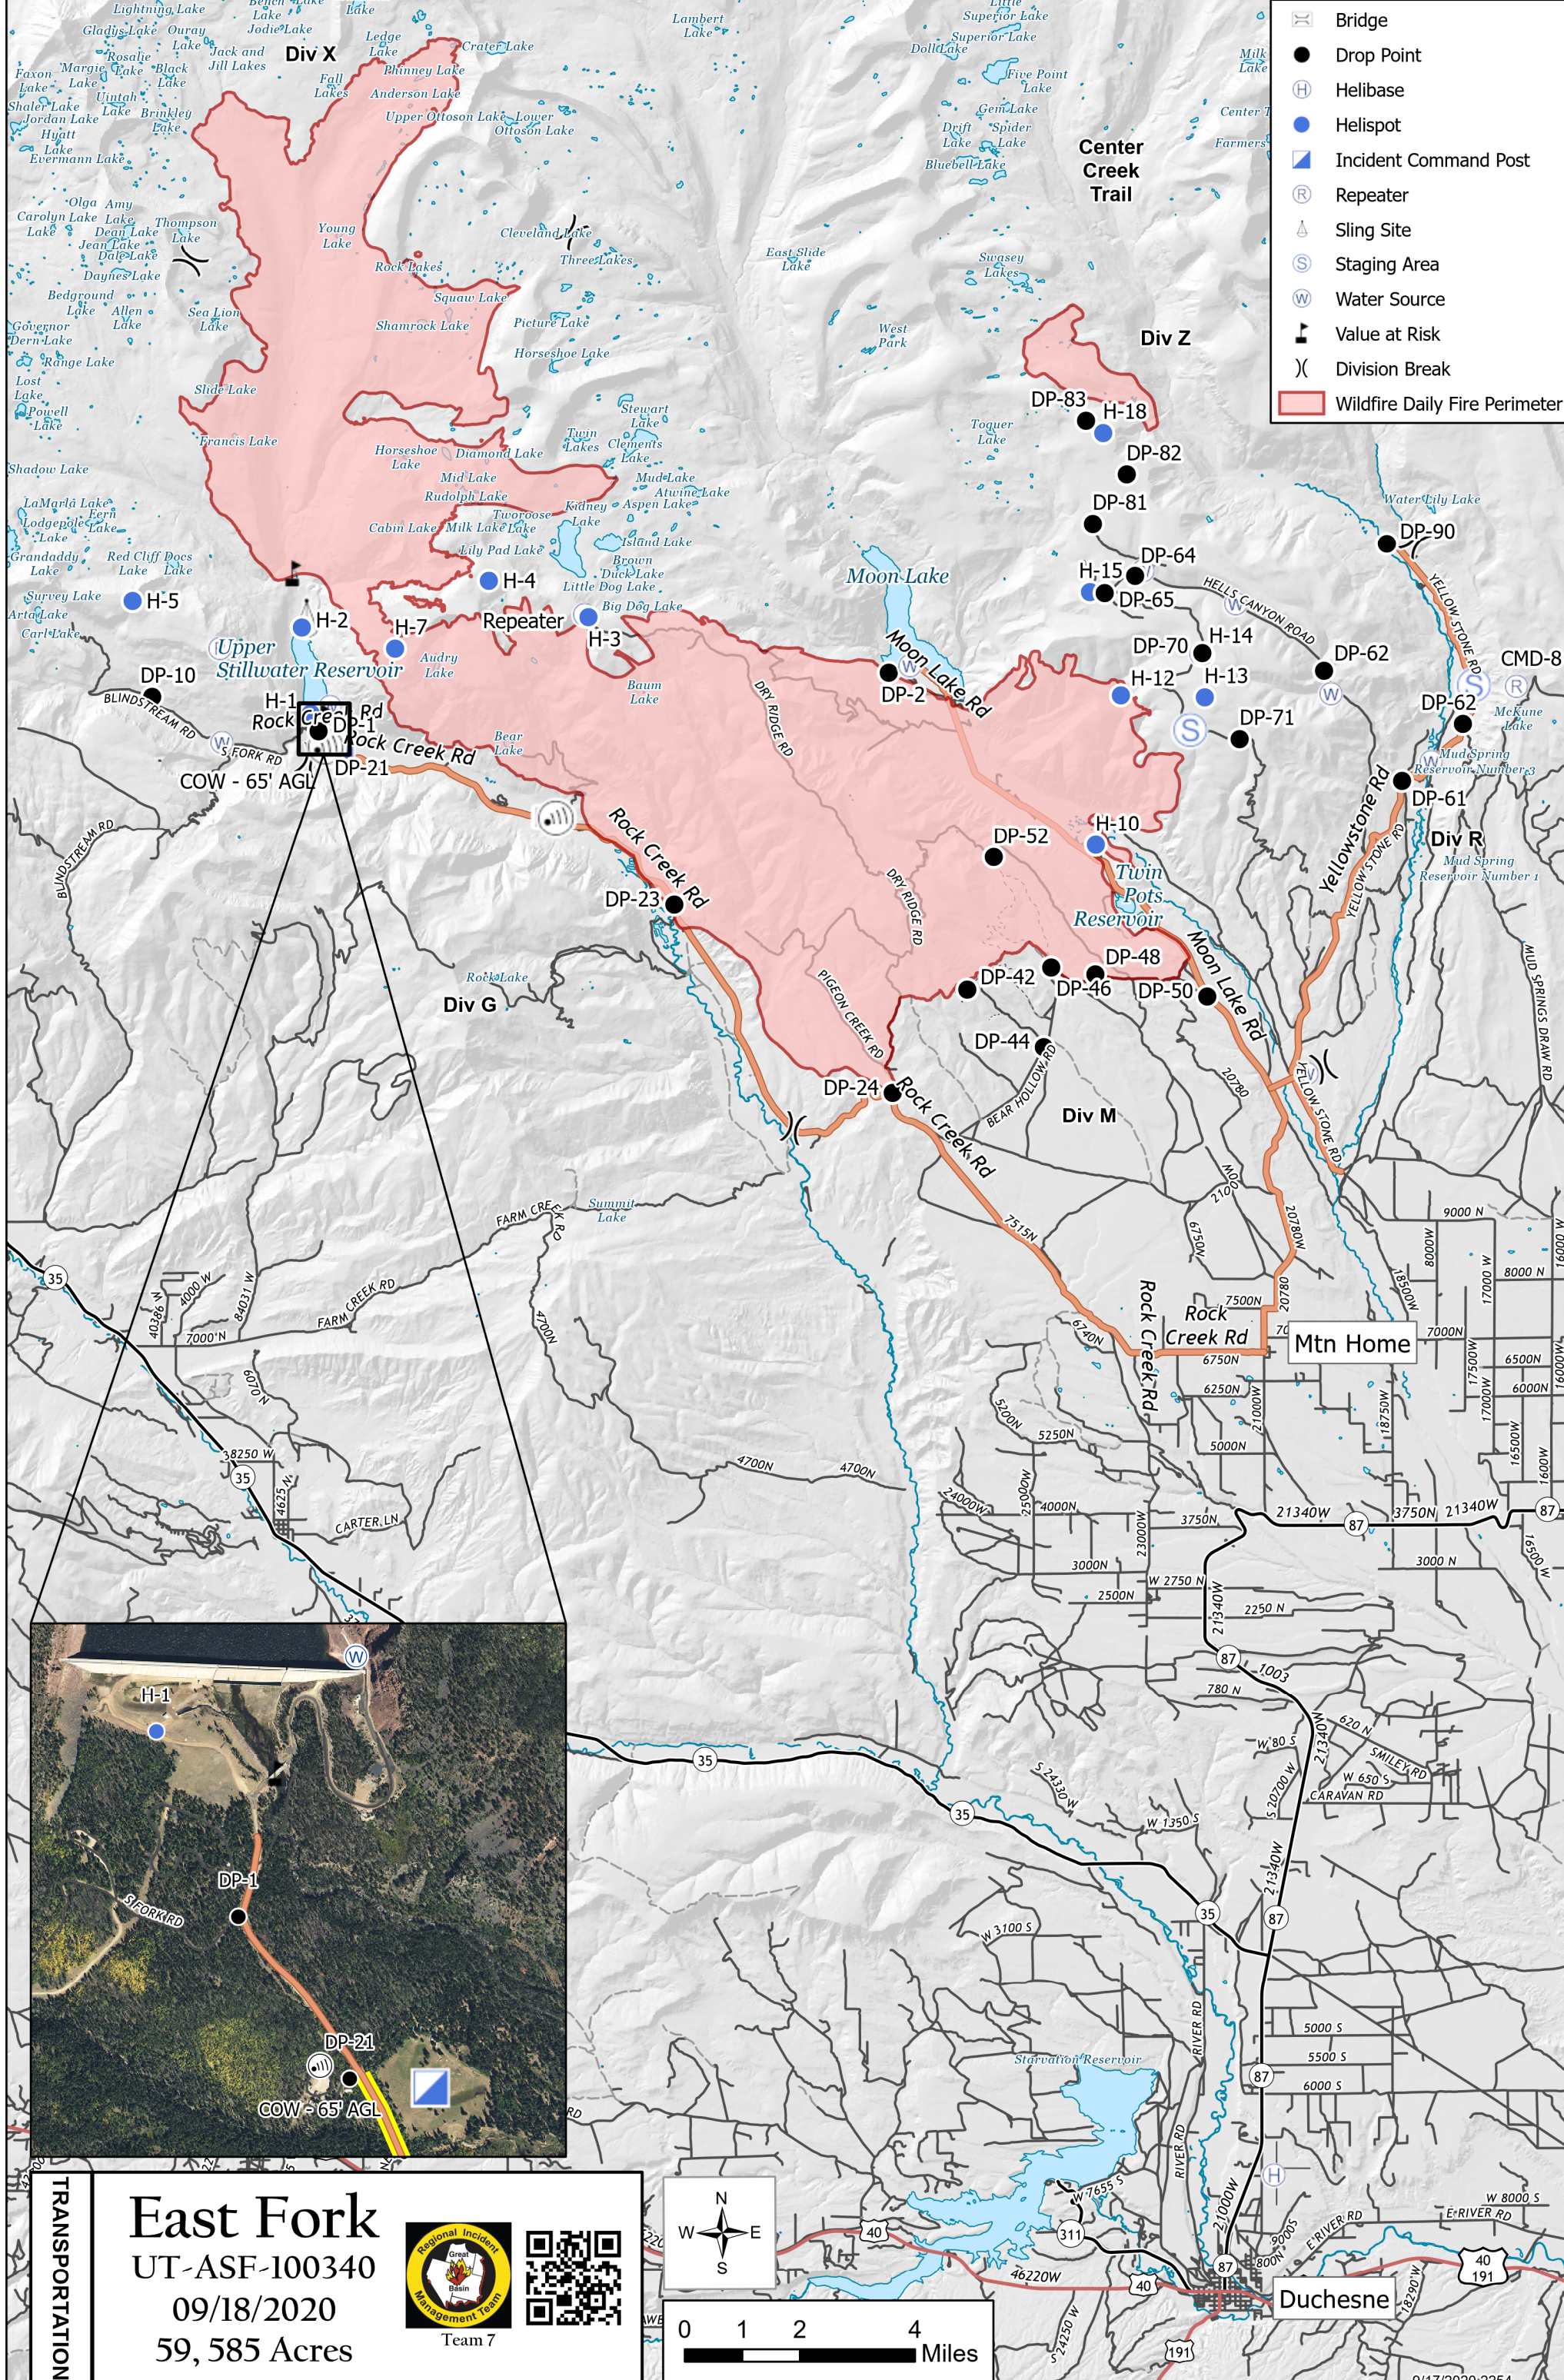

-  Bridge
-  Drop Point
-  Helibase
-  Helispot
-  Incident Command Post
-  Repeater
-  Sling Site
-  Staging Area
-  Water Source
-  Value at Risk
-  Division Break
-  Wildfire Daily Fire Perimeter

TRANSPORTATION

East Fork

UT-ASF-100340

09/18/2020

59,585 Acres

Team 7