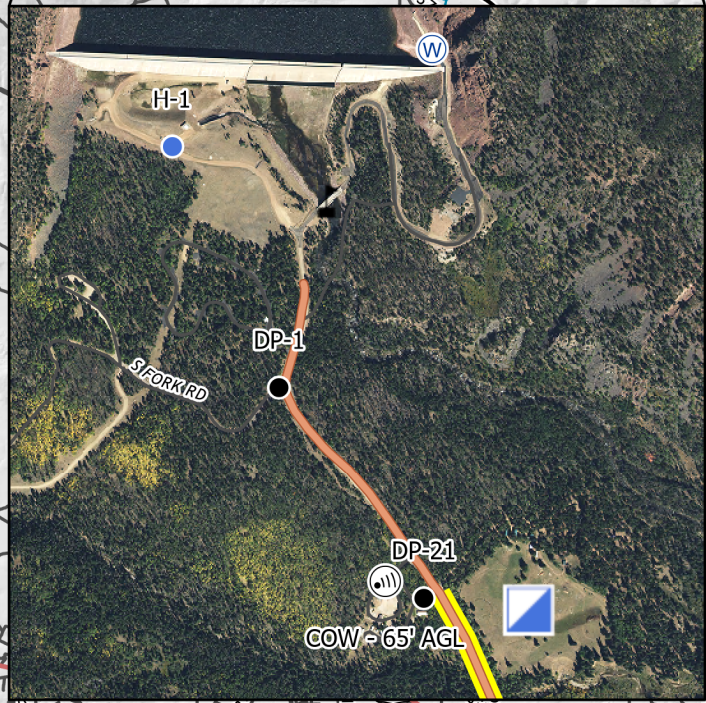

-  Bridge
-  Drop Point
-  Helibase
-  Helispot
-  Incident Command Post
-  Repeater
-  Sling Site
-  Staging Area
-  Water Source
-  Value at Risk
-  Division Break
-  Wildfire Daily Fire Perimeter

TRANSPORTATION

East Fork

UT-ASF-100340

09/18/2020

59,585 Acres

Team 7