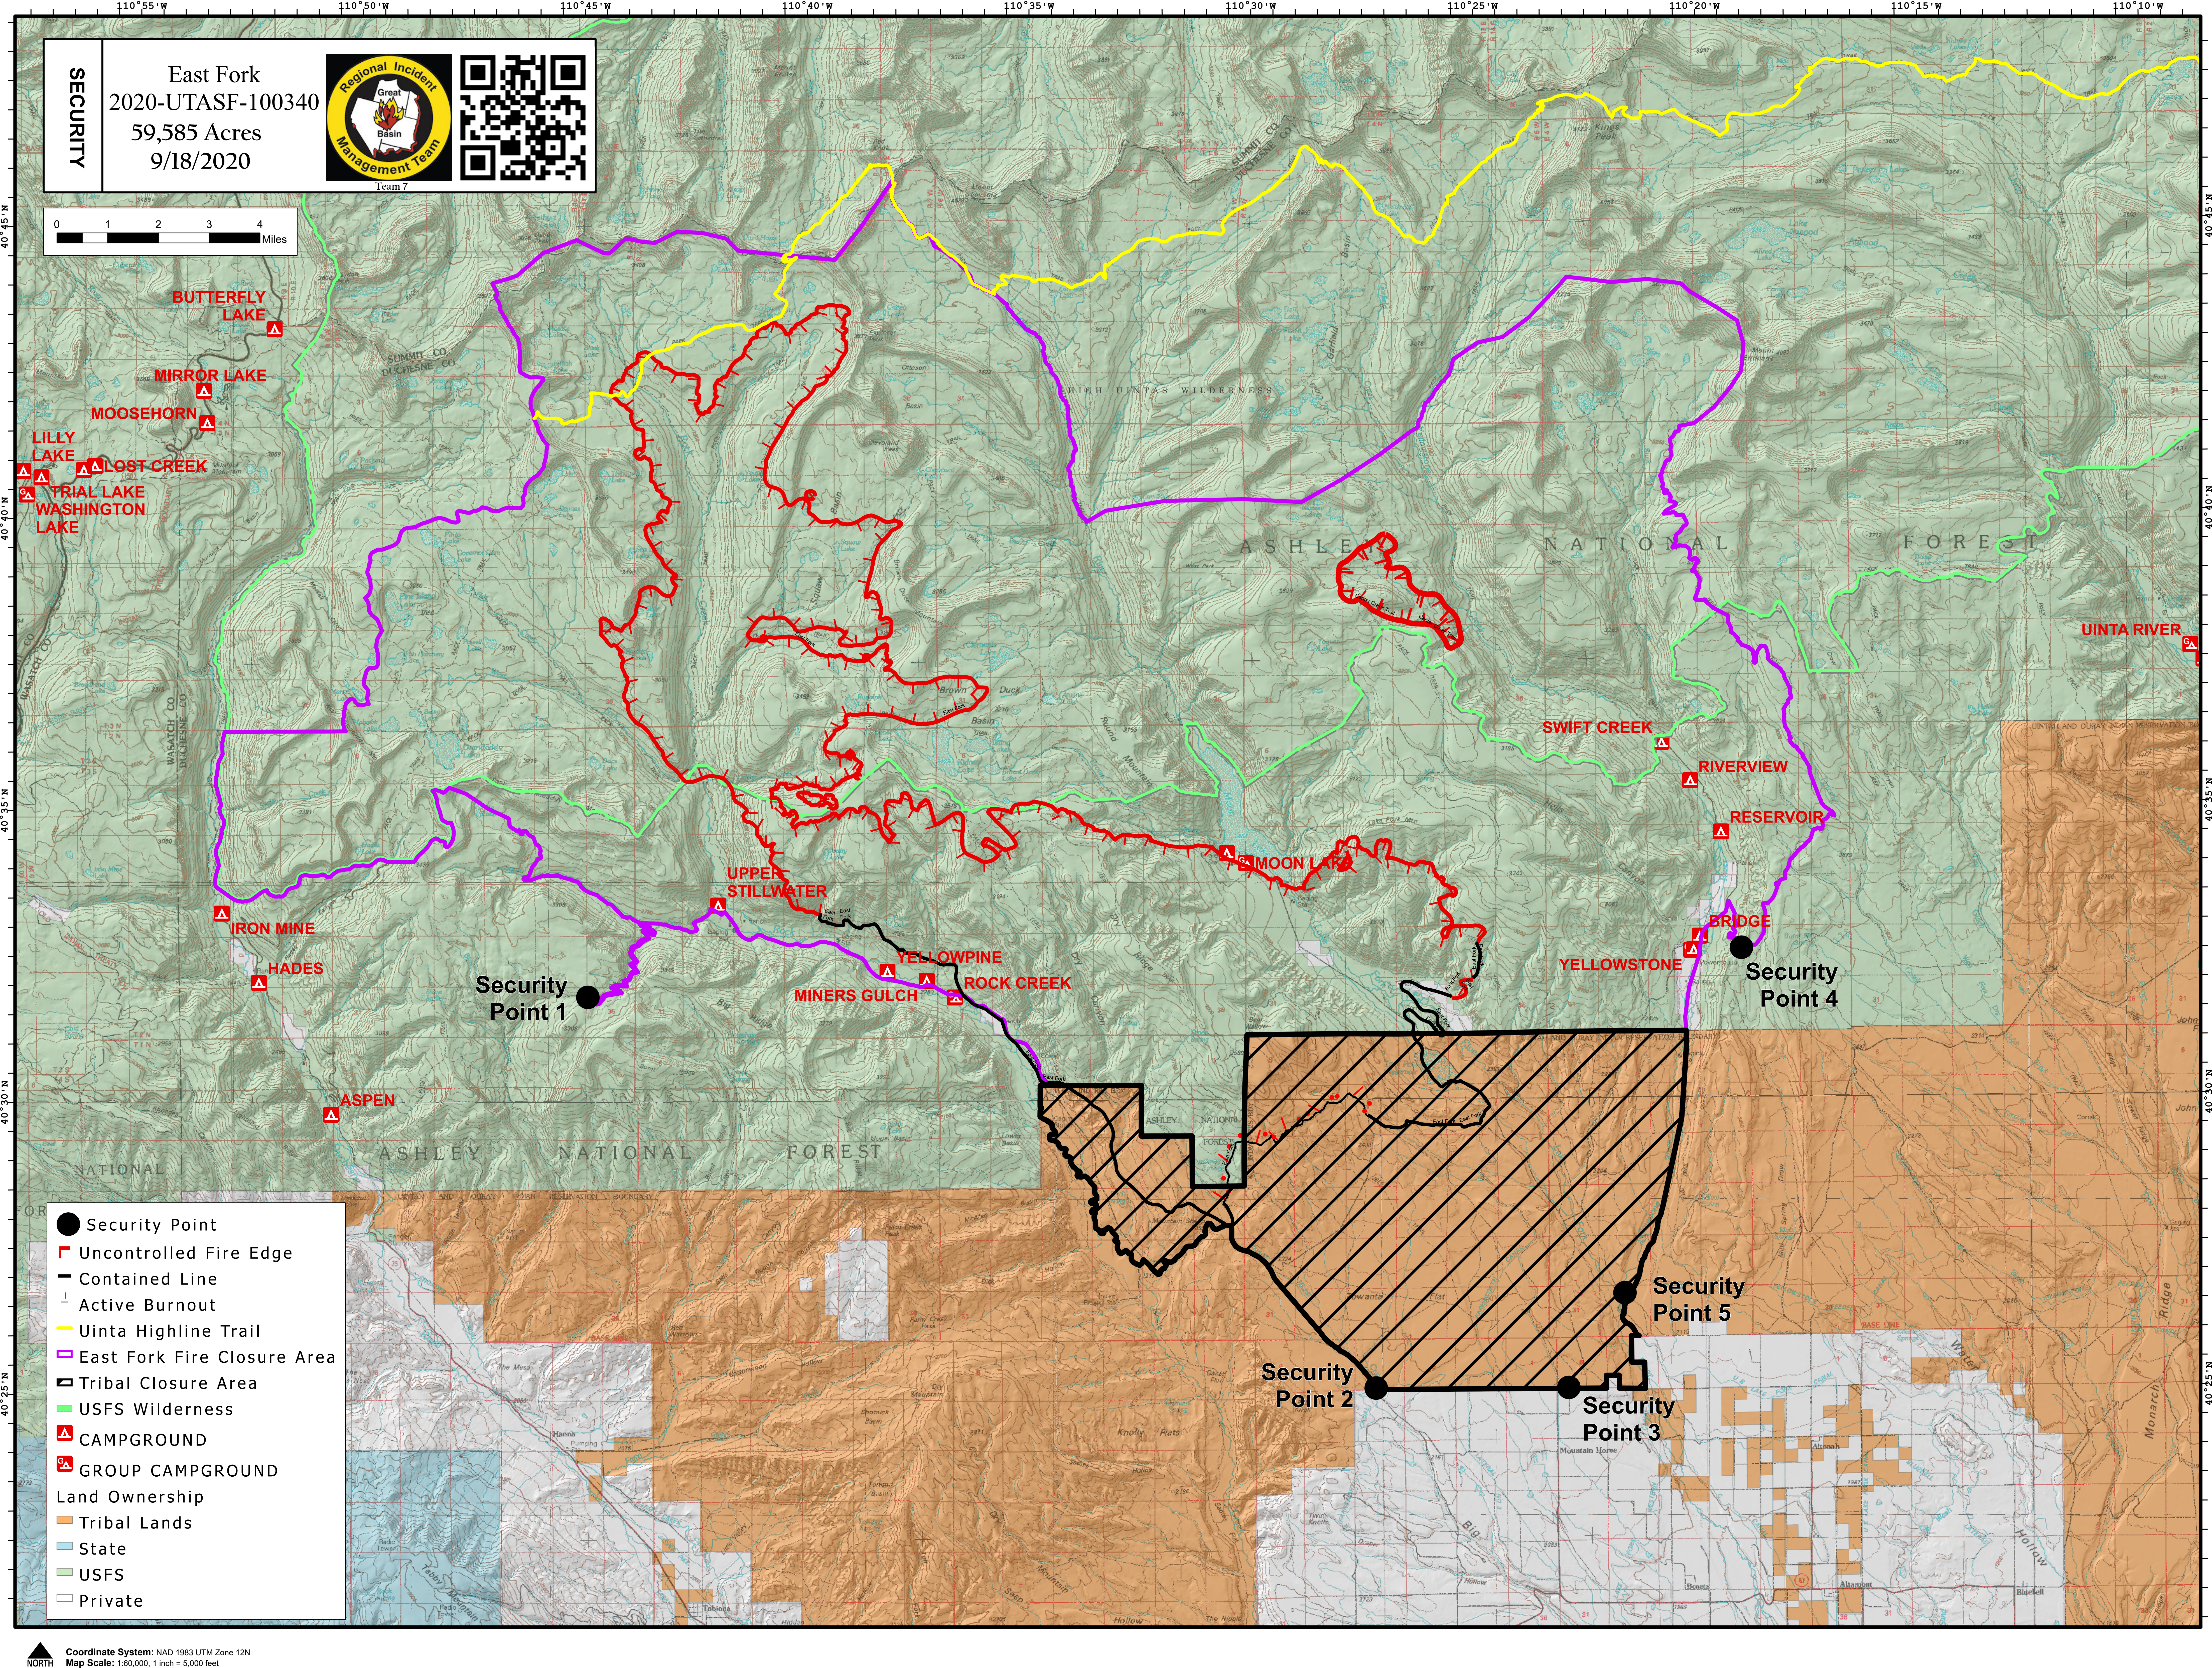

SECURITY

East Fork  
2020-UTASF-100340  
59,585 Acres  
9/18/2020

BUTTERFLY LAKE  
MIRROR LAKE  
MOOSEHORN  
LILLY LAKE  
LOST CREEK  
TRIAL LAKE  
WASHINGTON LAKE

IRON MINE  
HADES

Security Point 1

UPPER STILLWATER  
YELLOWPINE  
MINERS GULCH  
ROCK CREEK

MOON LAKE

Security Point 2

YELLOWSTONE

SWIFT CREEK

RIVERVIEW

RESERVOIR

BRIDGE

Security Point 4

Security Point 5

Security Point 3

- Security Point
- ▬ Uncontrolled Fire Edge
- ▬ Contained Line
- - Active Burnout
- Uinta Highline Trail
- ▭ East Fork Fire Closure Area
- ▭ Tribal Closure Area
- USFS Wilderness
- ▲ CAMPGROUND
- ▲ GROUP CAMPGROUND
- Land Ownership
- ▭ Tribal Lands
- ▭ State
- ▭ USFS
- ▭ Private