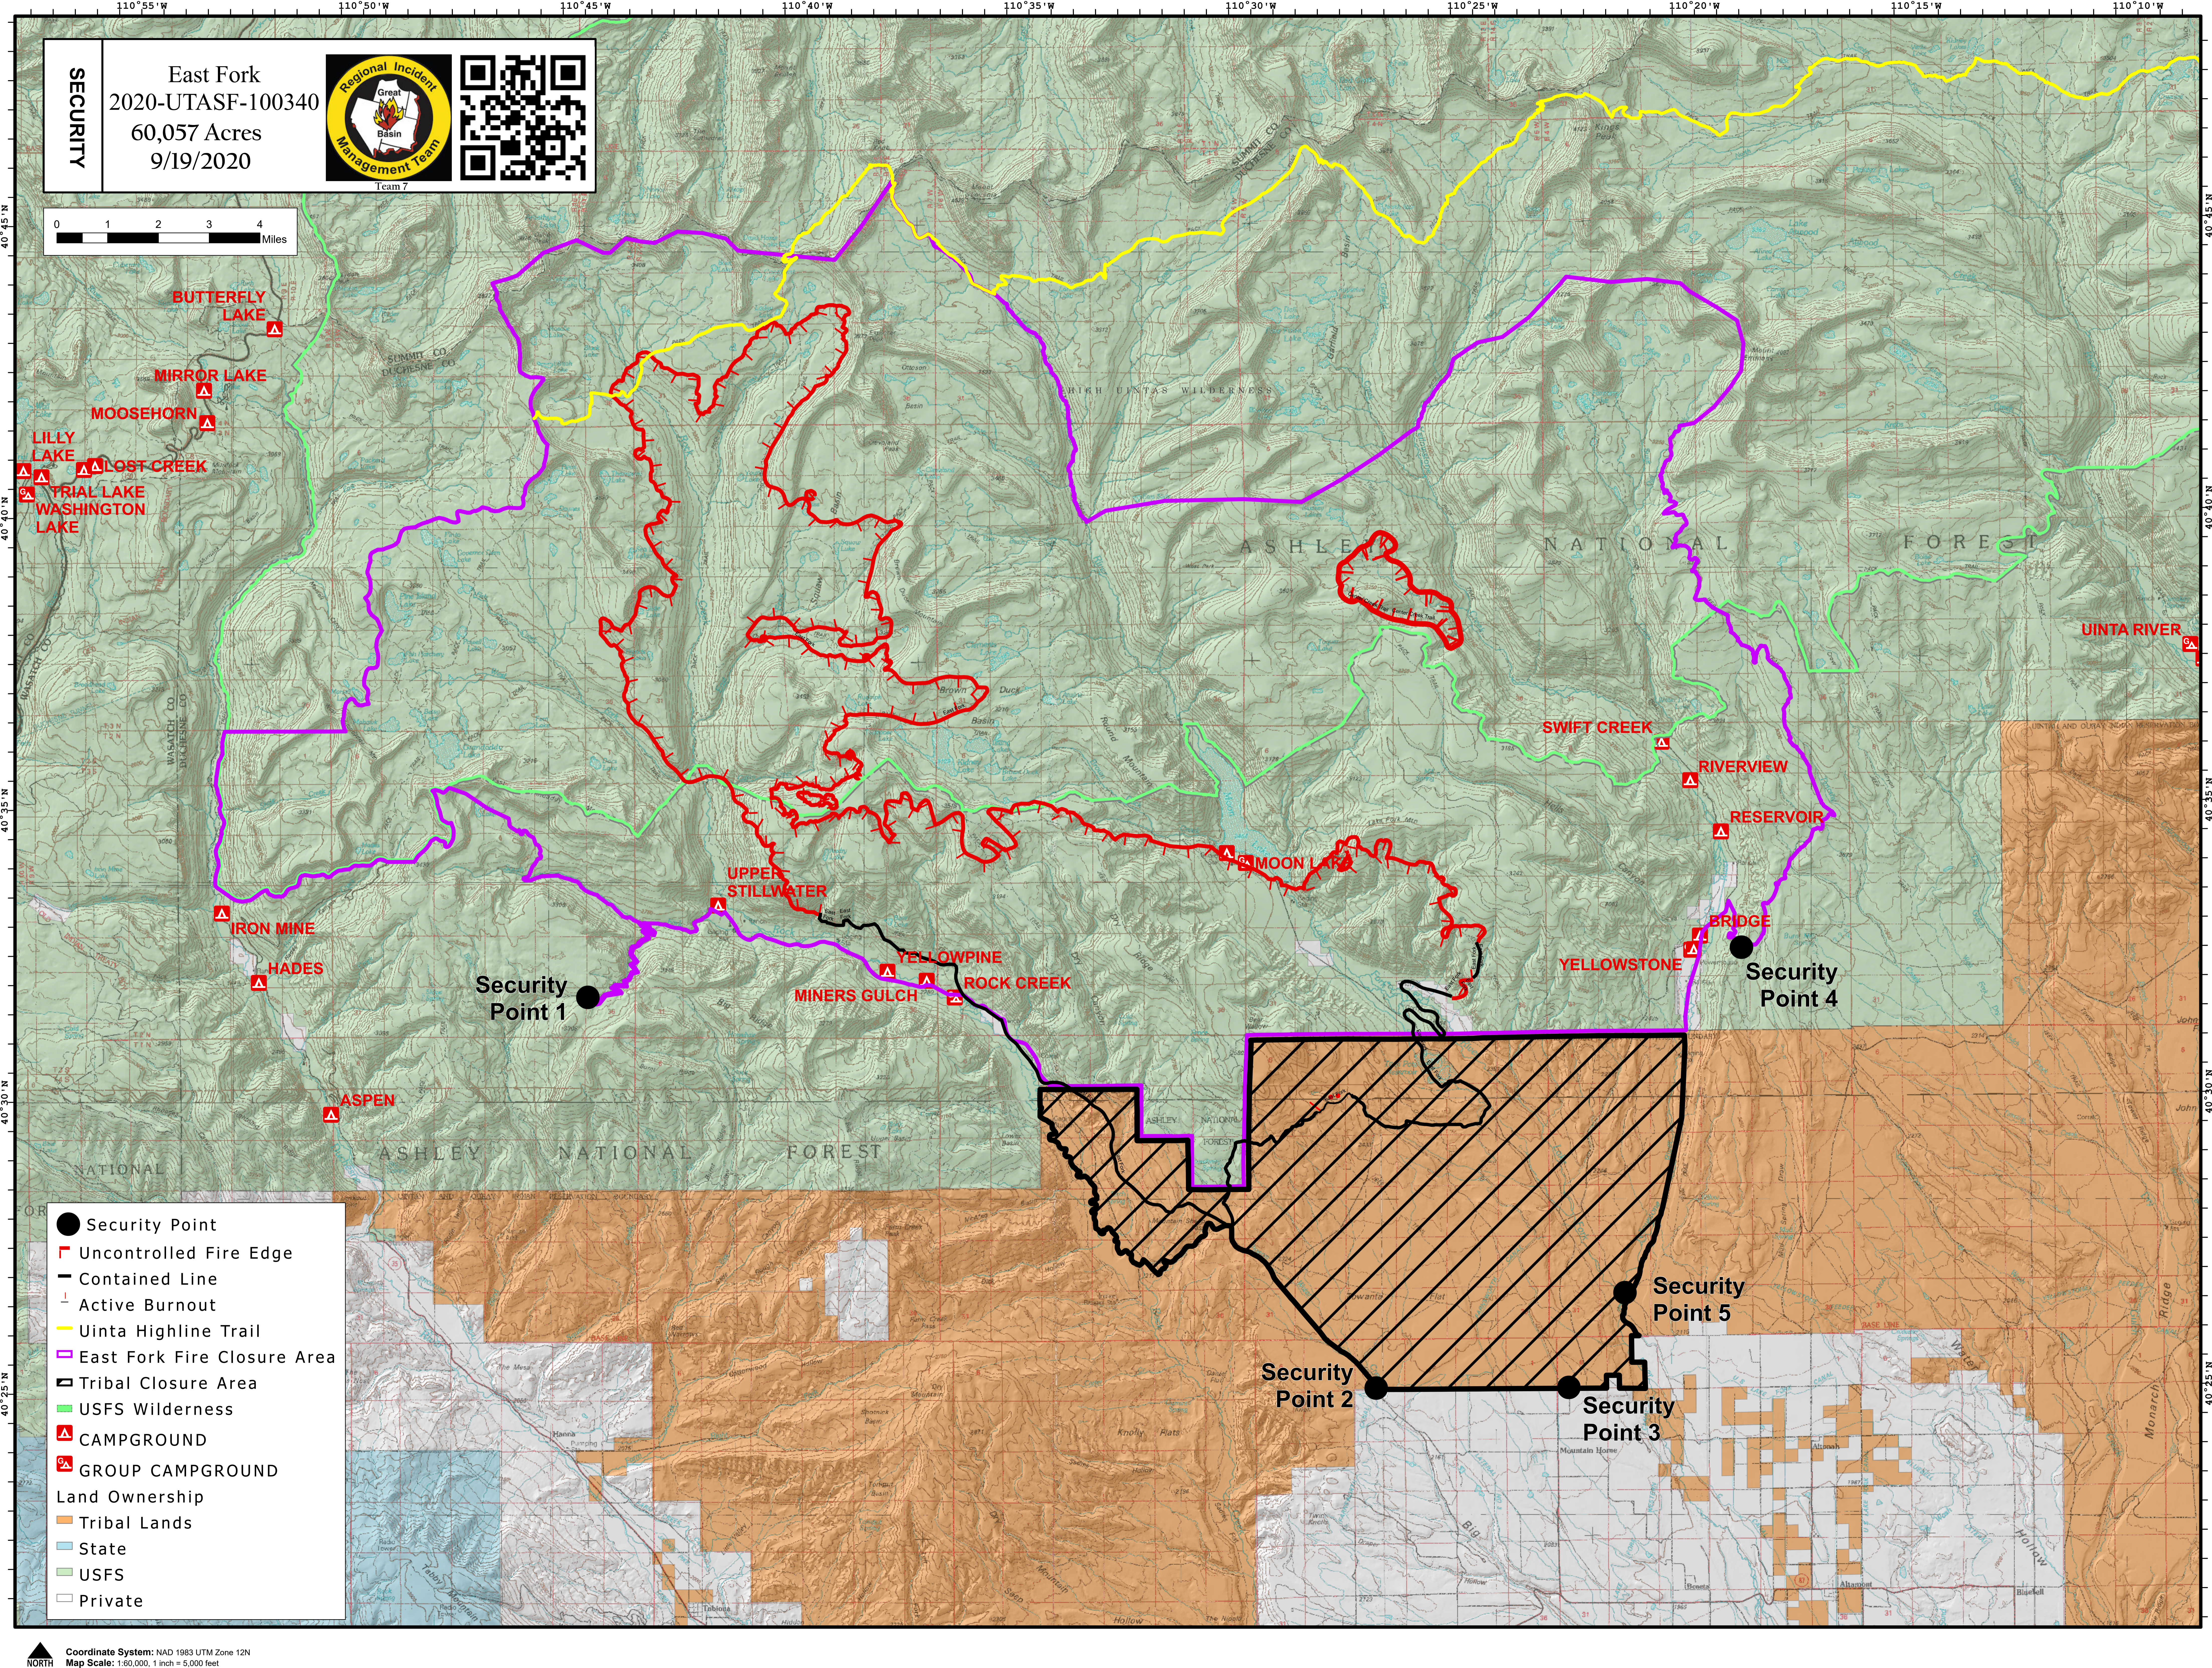

SECURITY

East Fork  
2020-UTASF-100340  
60,057 Acres  
9/19/2020

BUTTERFLY LAKE  
MIRROR LAKE  
MOOSEHORN  
LILLY LAKE  
LOST CREEK  
TRIAL LAKE  
WASHINGTON LAKE

IRON MINE  
HADES

Security Point 1

UPPER STILLWATER  
YELLOWPINE  
MINERS GULCH  
ROCK CREEK

MOON LAKE

Security Point 2

SWIFT CREEK  
RIVERVIEW  
RESERVOIR

YELLOWSTONE

BRIDGE  
Security Point 4

Security Point 5

Security Point 3

- Security Point
- ▬ Uncontrolled Fire Edge
- ▬ Contained Line
- - Active Burnout
- Uinta Highline Trail
- ▭ East Fork Fire Closure Area
- ▭ Tribal Closure Area
- ▭ USFS Wilderness
- ▲ CAMPGROUND
- ▲ GROUP CAMPGROUND
- Land Ownership
- ▭ Tribal Lands
- ▭ State
- ▭ USFS
- ▭ Private