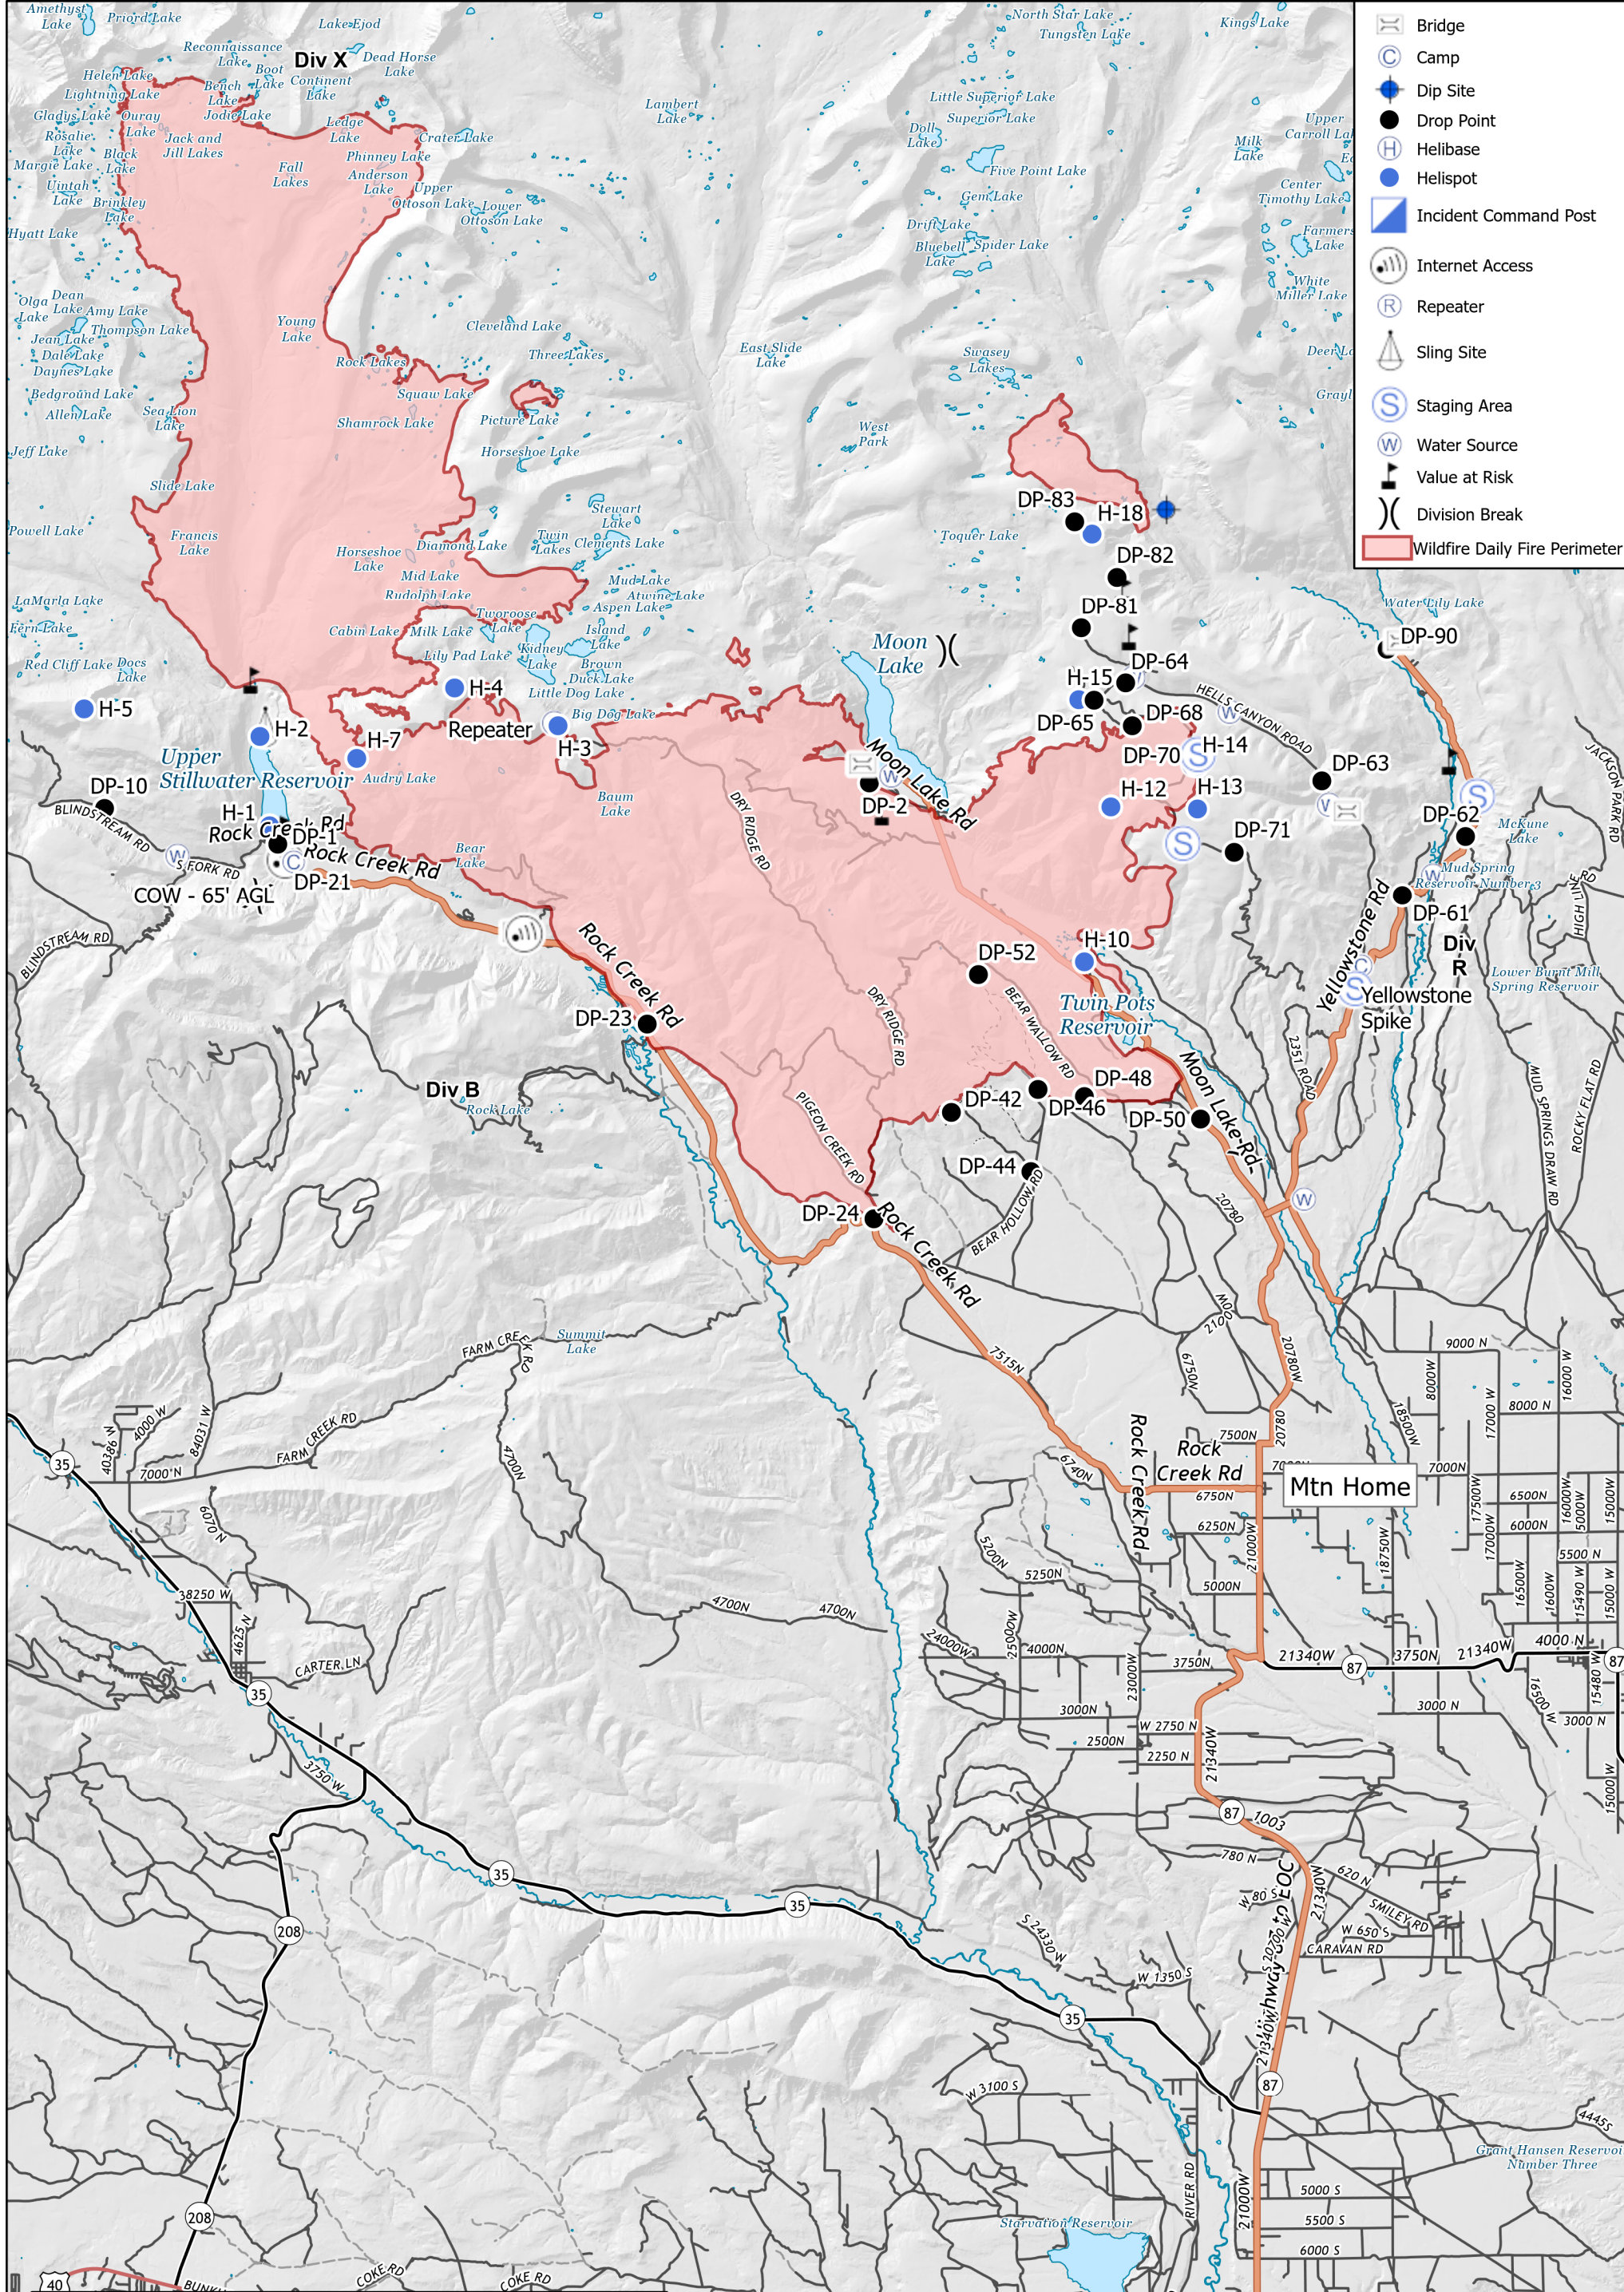

-  Bridge
-  Camp
-  Dip Site
-  Drop Point
-  Helibase
-  Helispot
-  Incident Command Post
-  Internet Access
-  Repeater
-  Sling Site
-  Staging Area
-  Water Source
-  Value at Risk
-  Division Break
-  Wildfire Daily Fire Perimeter

TRANSPORTATION

East Fork
 UT-ASF-100340
 10/01/20
 69,929 Acres

IMT 3

0 1 2 4 Miles

Emergency Operations Center

Duchesne

9/30/2020 2127
 Proj: NAD 1983 UTM Zone 12N