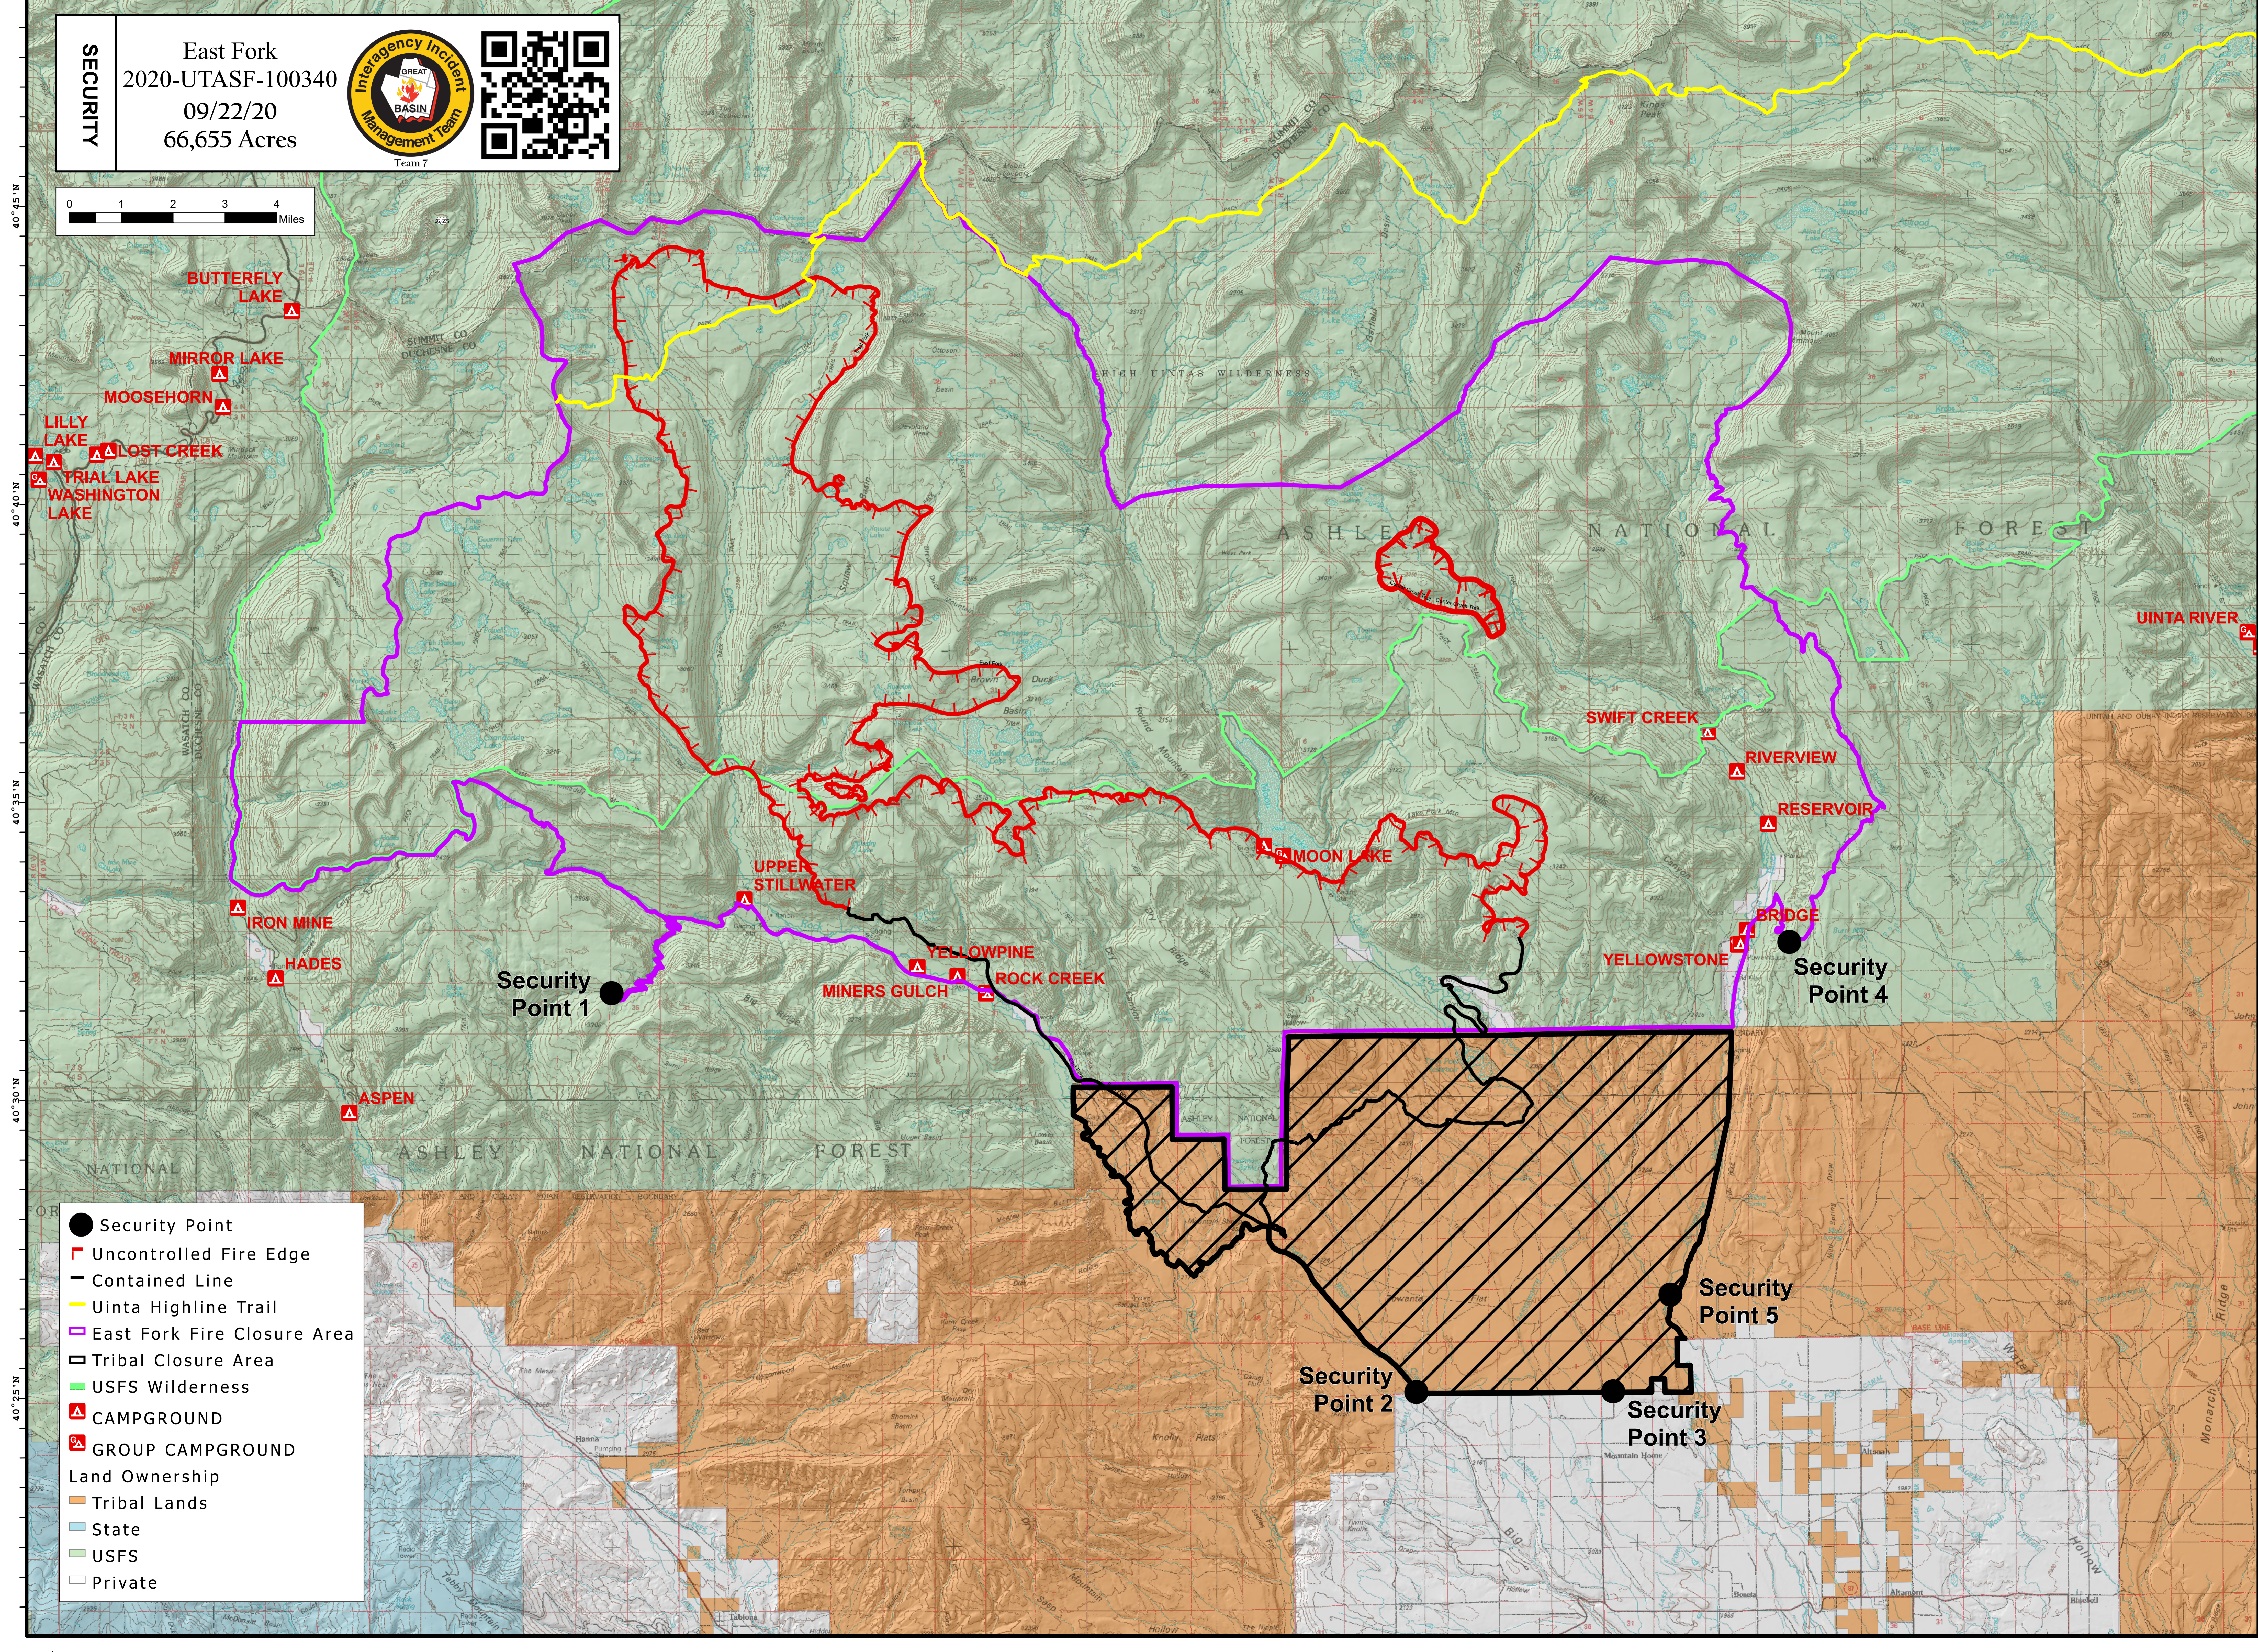

SECURITY

East Fork
2020-UTASF-100340
09/22/20
66,655 Acres

- Security Point
- ▬ Uncontrolled Fire Edge
- ▬ Contained Line
- Uinta Highline Trail
- ▭ East Fork Fire Closure Area
- ▭ Tribal Closure Area
- ▭ USFS Wilderness
- ▲ CAMPGROUND
- ▲ GROUP CAMPGROUND
- Land Ownership
- ▭ Tribal Lands
- ▭ State
- ▭ USFS
- ▭ Private

Security Point 1

Security Point 4

Security Point 2

Security Point 3

Security Point 5