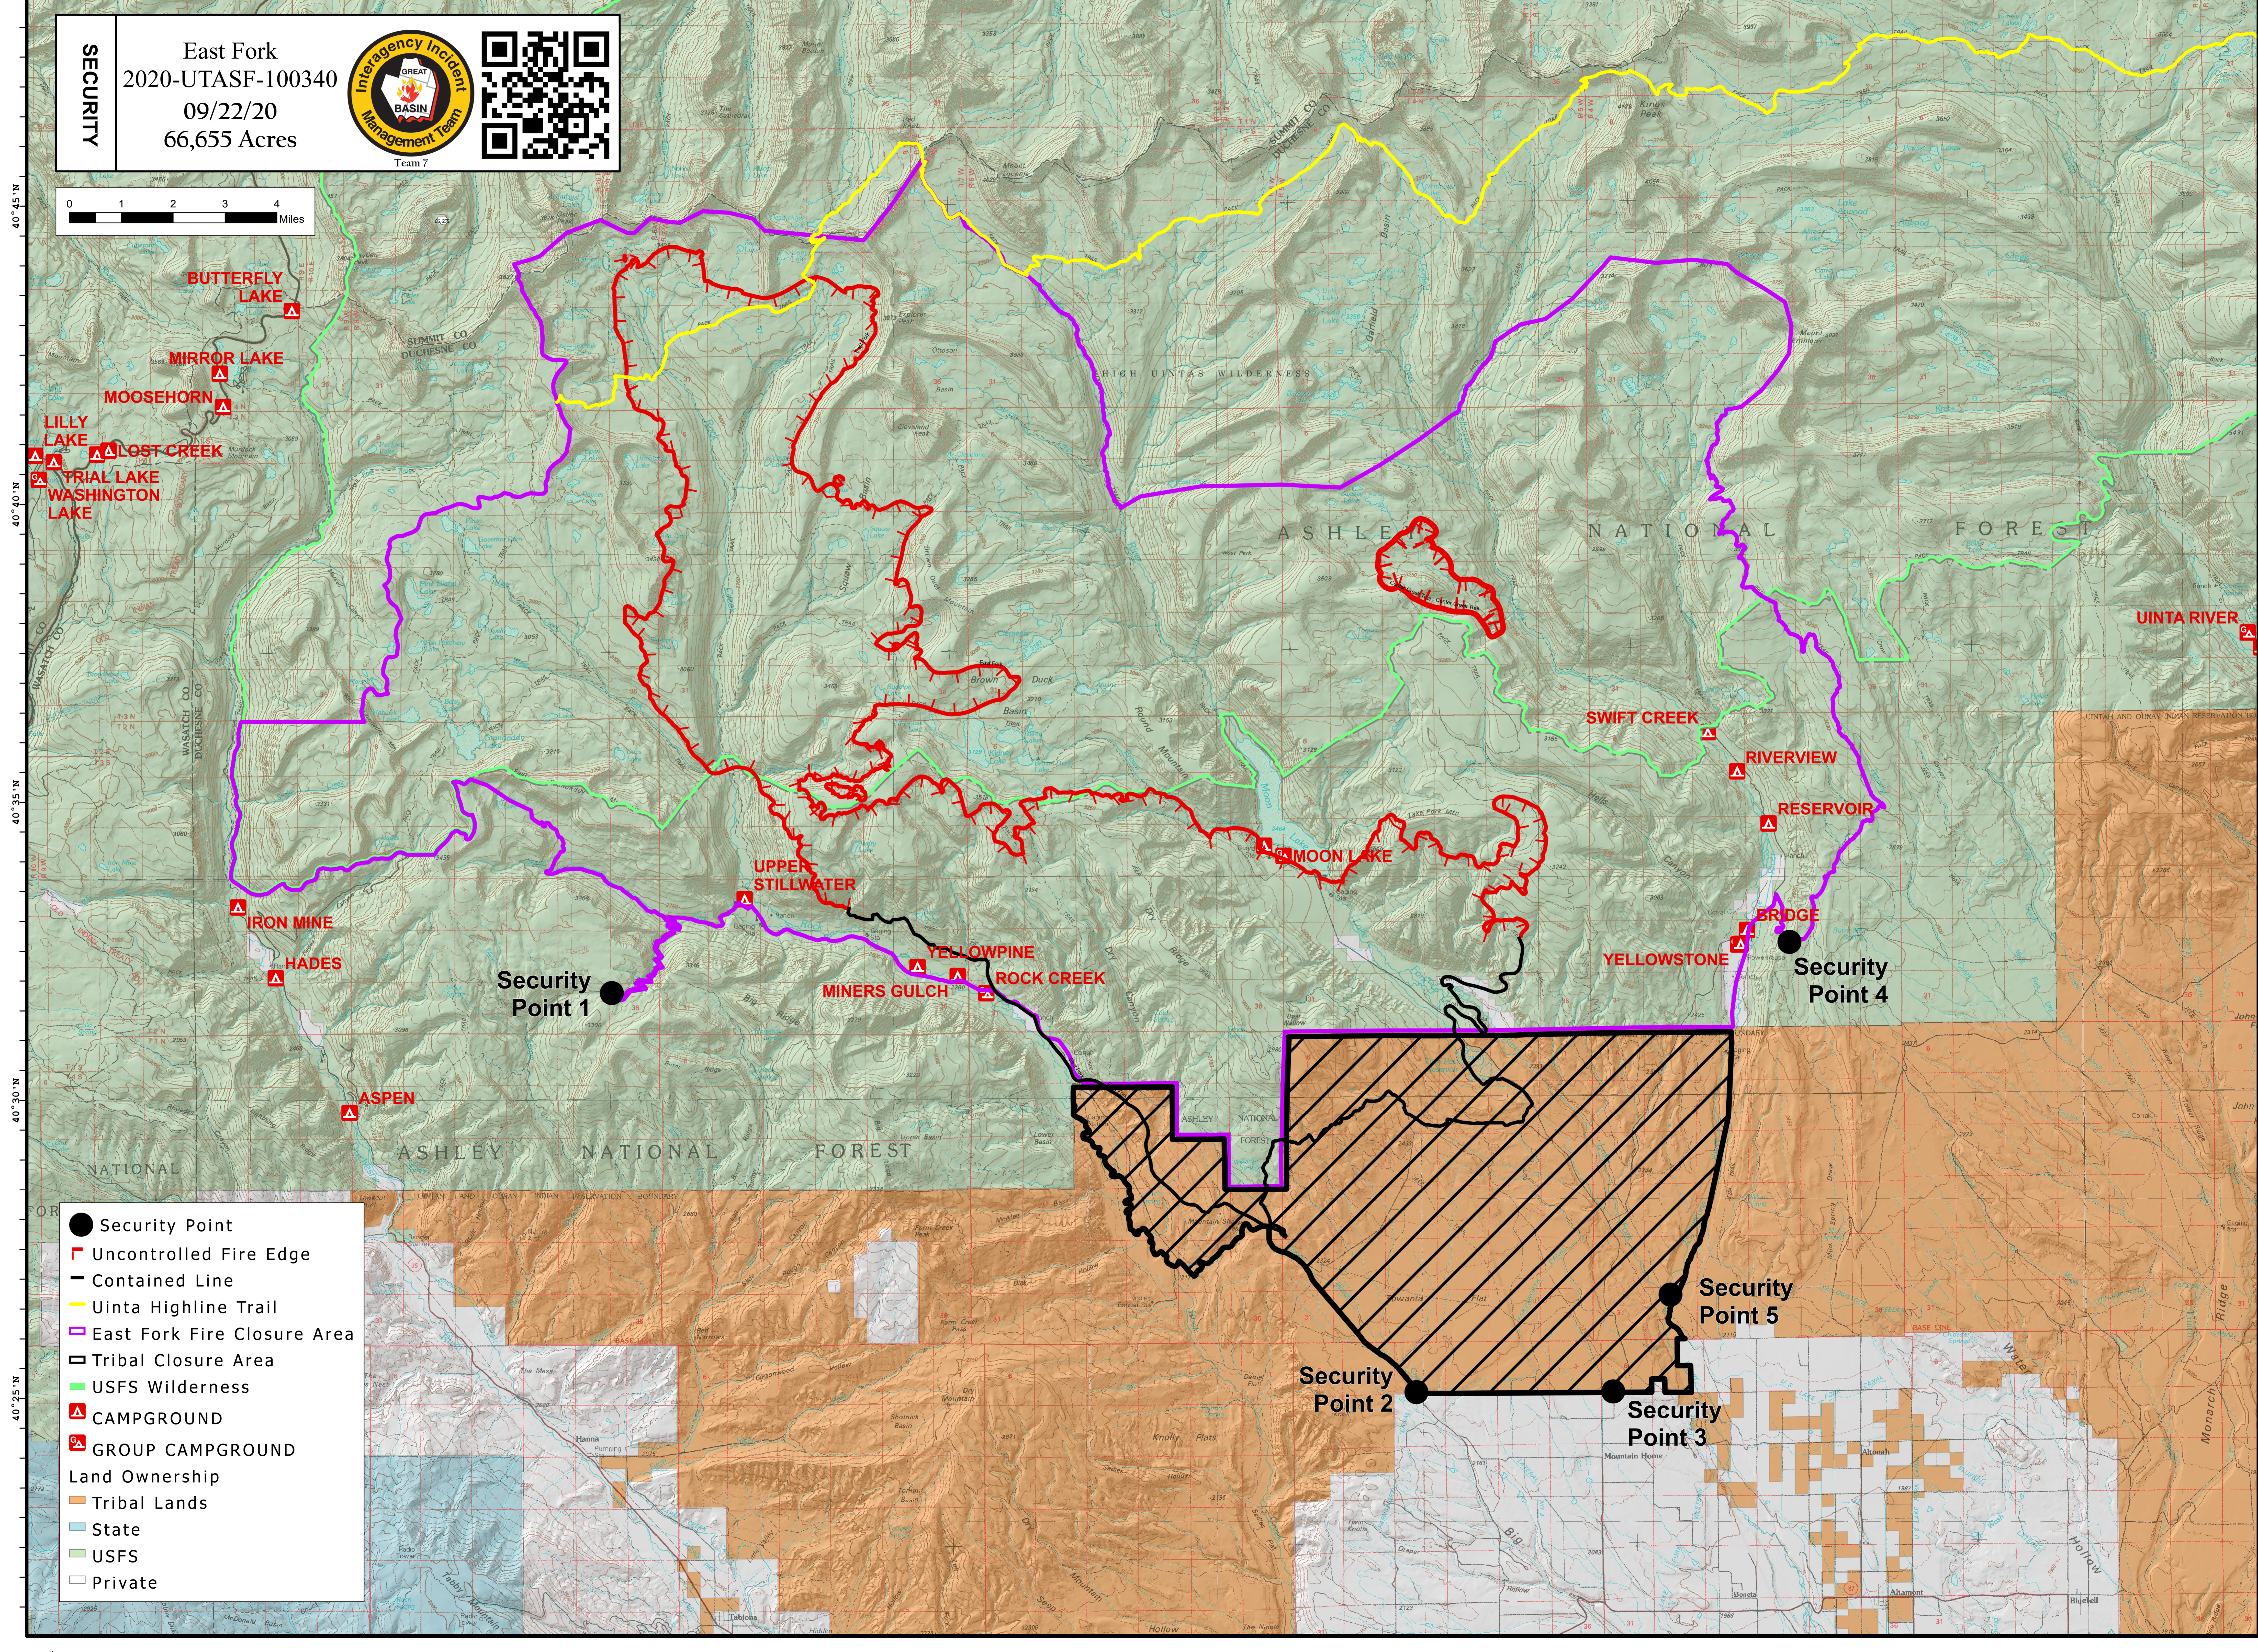

SECURITY

East Fork
2020-UTASF-100340
09/22/20
66,655 Acres

- Security Point
- ▬ Uncontrolled Fire Edge
- ▬ Contained Line
- Uinta Highline Trail
- ▭ East Fork Fire Closure Area
- ▭ Tribal Closure Area
- ▭ USFS Wilderness
- ▲ CAMPGROUND
- ▲ GROUP CAMPGROUND
- Land Ownership
- ▭ Tribal Lands
- ▭ State
- ▭ USFS
- ▭ Private

Security Point 1

Security Point 4

Security Point 2

Security Point 3

Security Point 5