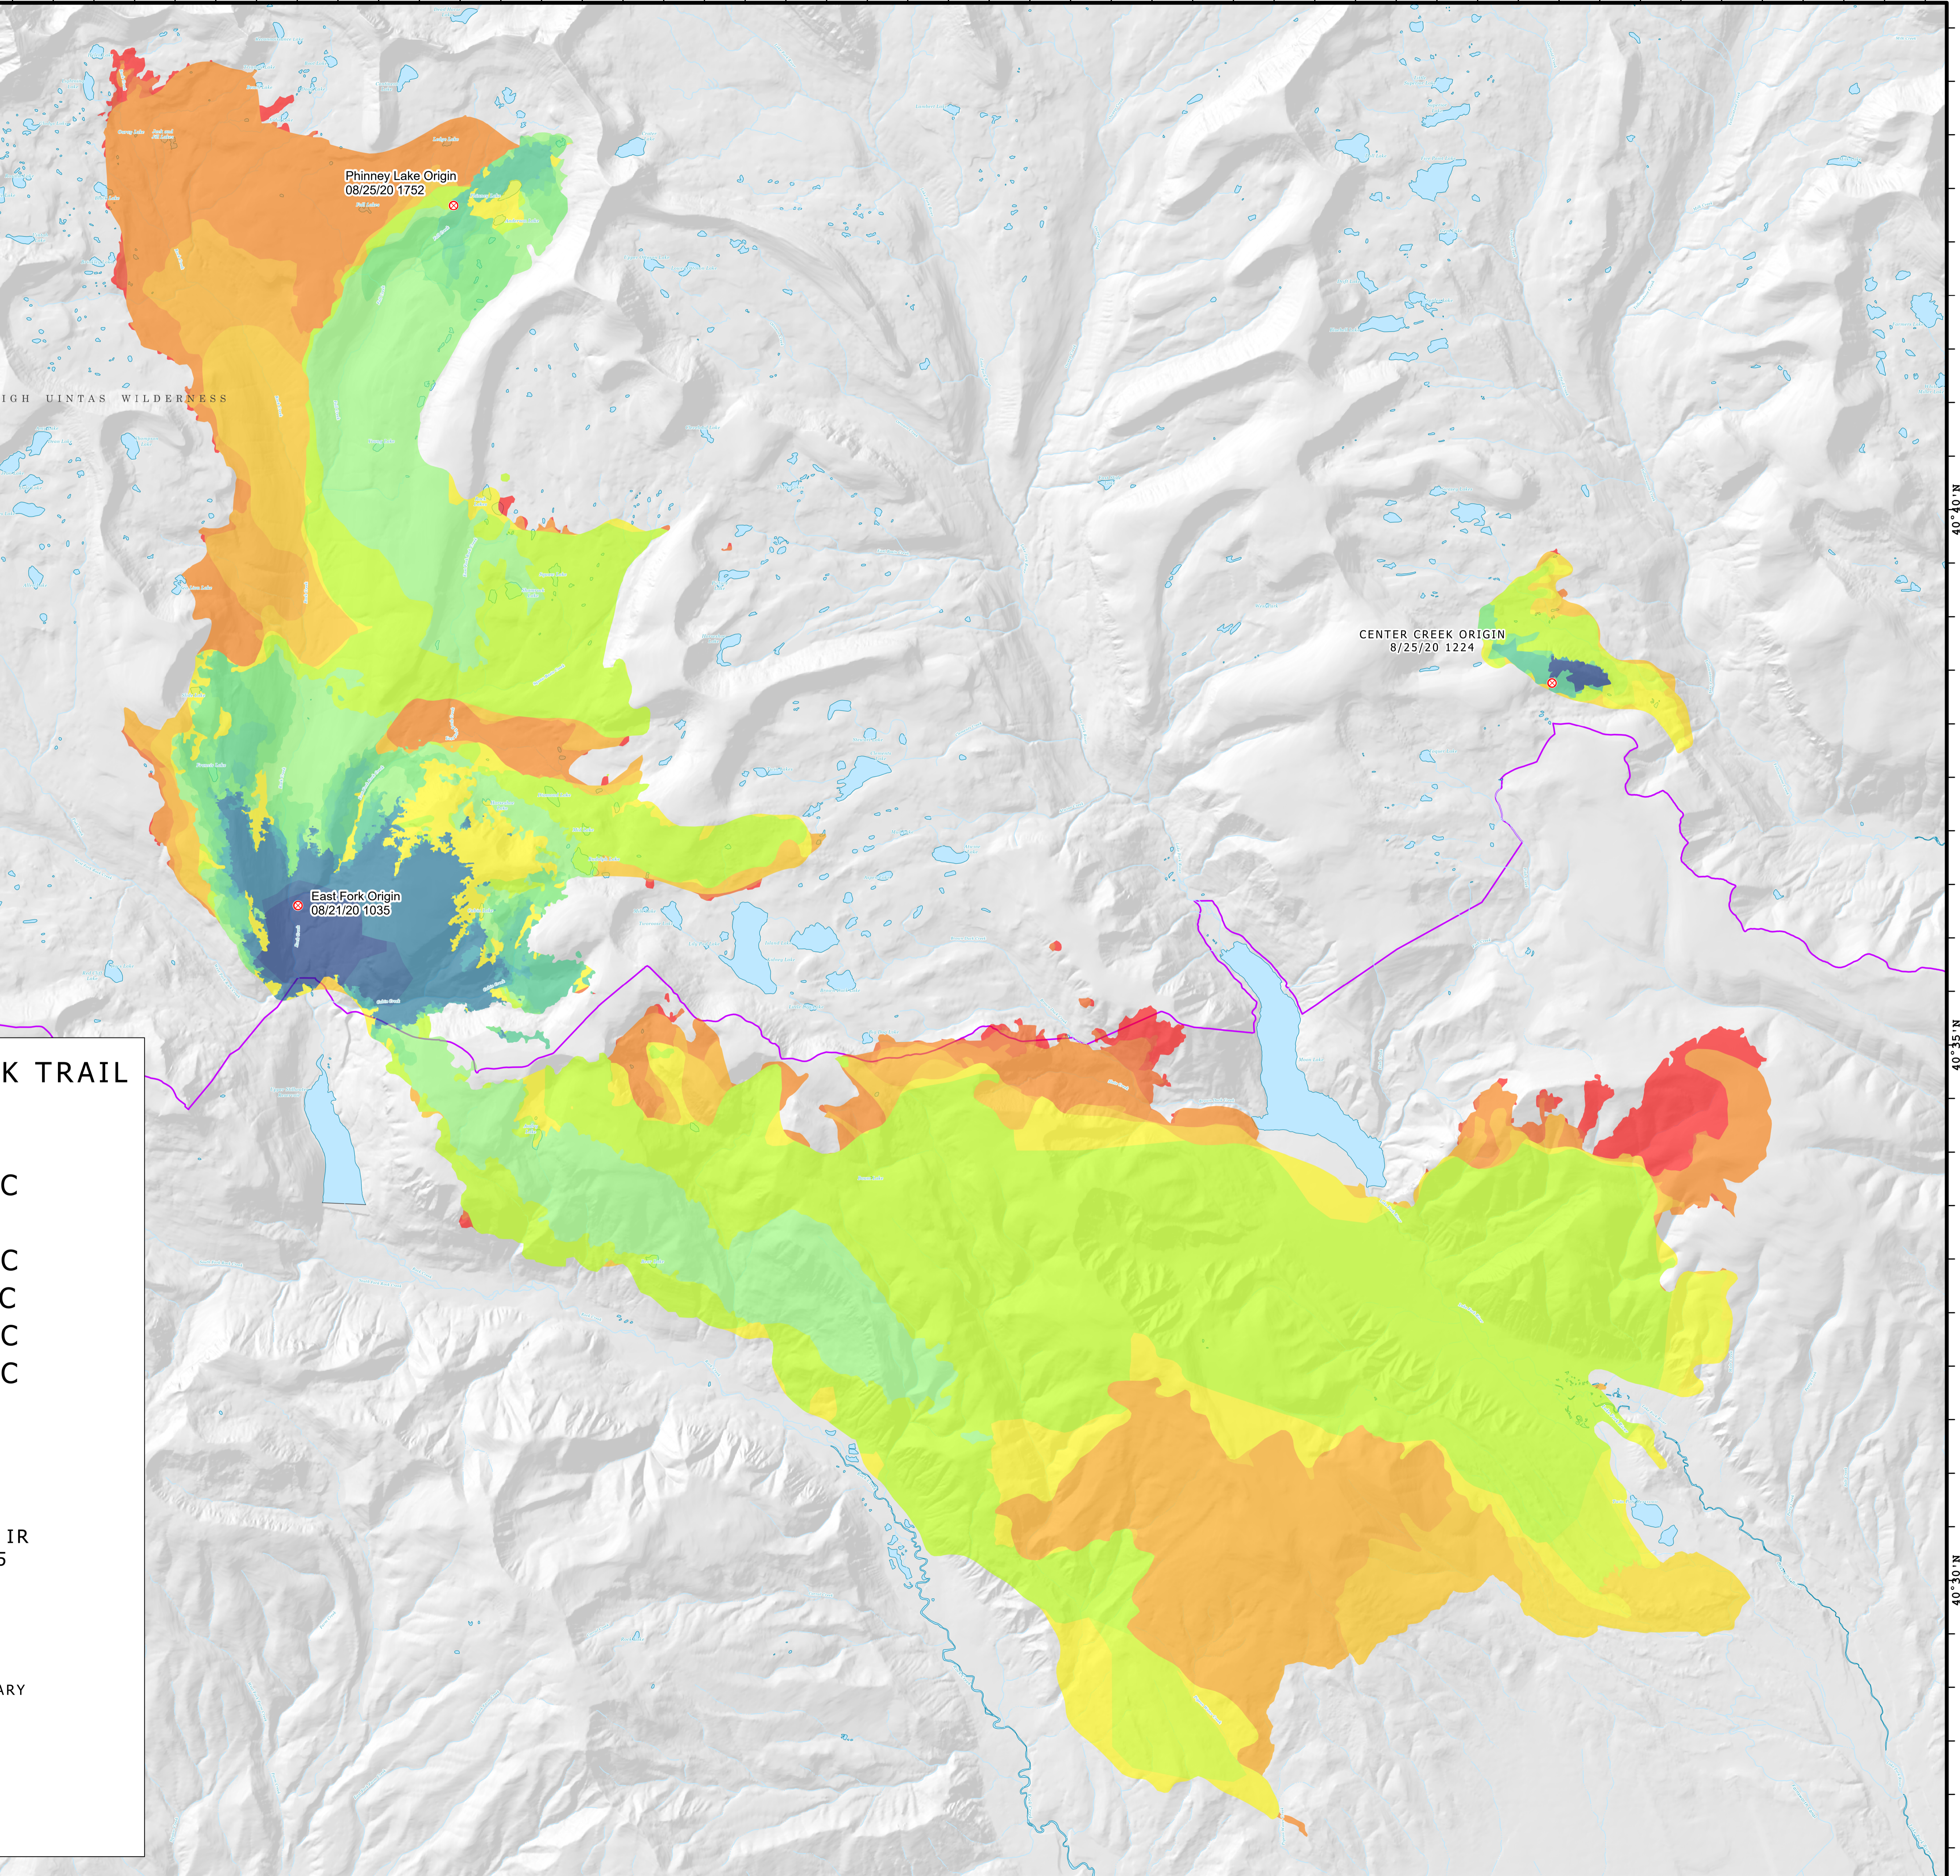

PROGRESSION

East Fork

2020-UTASF-100340
68,324 Acres
as of 9/25/2020 @0715 HRS
Acres from IR
09/24/2020 2000

Team 7

EAST FORK		CENTER CREEK TRAIL	
08/21, 612AC	08/31, 84AC	09/01, 5AC	
08/22, 277AC	09/04, 120AC	09/05, 79AC	
08/23, 1658AC	09/06, 440AC	09/07, 130AC	
08/24, 196AC	09/08, 164AC	09/12, 131AC	
08/28, 90AC	09/18, 61AC	09/20, 4AC	
09/01, 615AC	09/22, 2AC		
09/04, 260AC			
09/05, 434AC			
09/06, 910AC			
09/07, 4979AC			
09/08, 17466AC			
09/09, 19367AC			
09/14, 970AC			
09/15, 3941AC			
09/17, 5463AC			
09/18, 2338AC			
09/20, 7070AC			
09/22, 351AC			
09/23, 110AC			
09/24, 1226AC			

1220 ACRES FROM IR
09/22/2020 2215

○ FIRE ORIGIN
□ WILDERNESS BOUNDARY