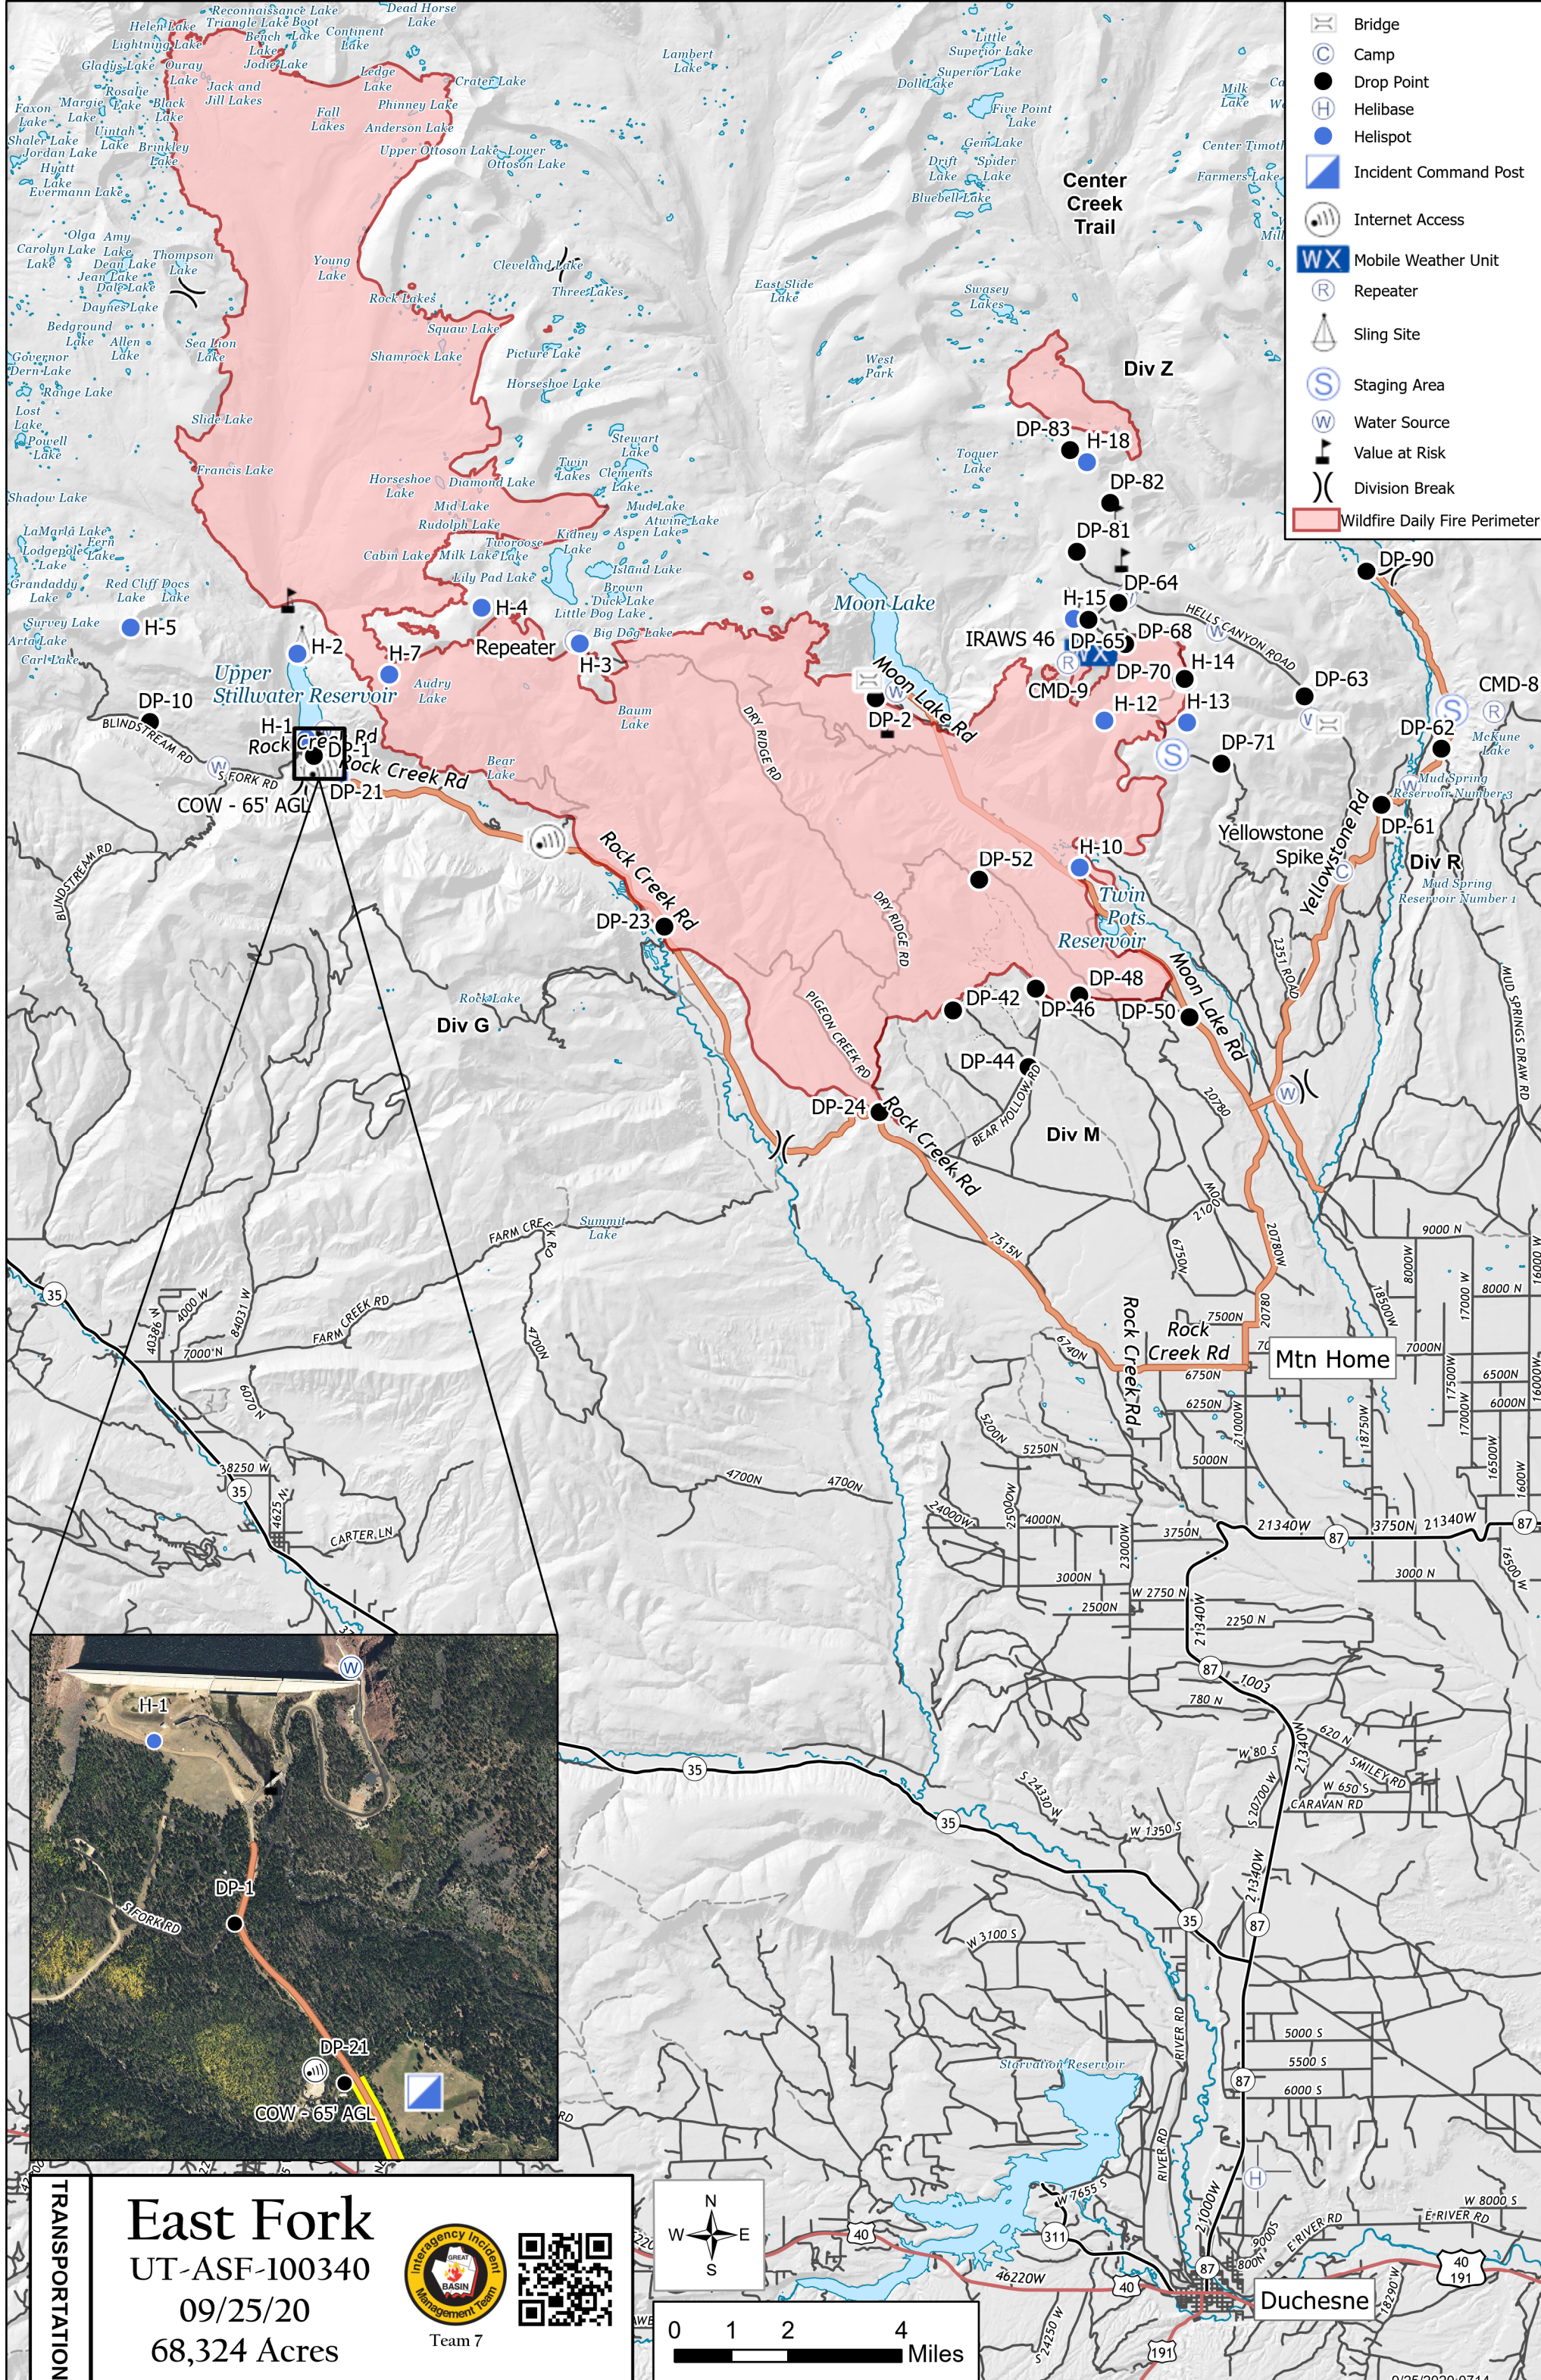

-  Bridge
-  Camp
-  Drop Point
-  Helibase
-  Helispot
-  Incident Command Post
-  Internet Access
-  Mobile Weather Unit
-  Repeater
-  Sling Site
-  Staging Area
-  Water Source
-  Value at Risk
-  Division Break
-  Wildfire Daily Fire Perimeter

TRANSPORTATION

East Fork

UT-ASF-100340

09/25/20

68,324 Acres

Team 7