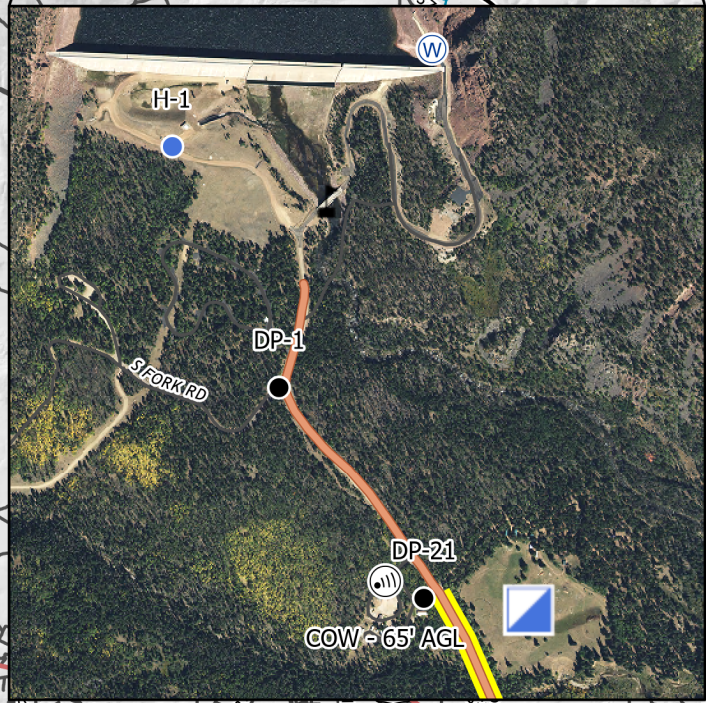

-  Bridge
-  Camp
-  Drop Point
-  Helibase
-  Helispot
-  Incident Command Post
-  Internet Access
-  Mobile Weather Unit
-  Repeater
-  Sling Site
-  Staging Area
-  Water Source
-  Value at Risk
-  Division Break
-  Wildfire Daily Fire Perimeter

TRANSPORTATION

East Fork

UT-ASF-100340

09/25/20

68,324 Acres

Team 7