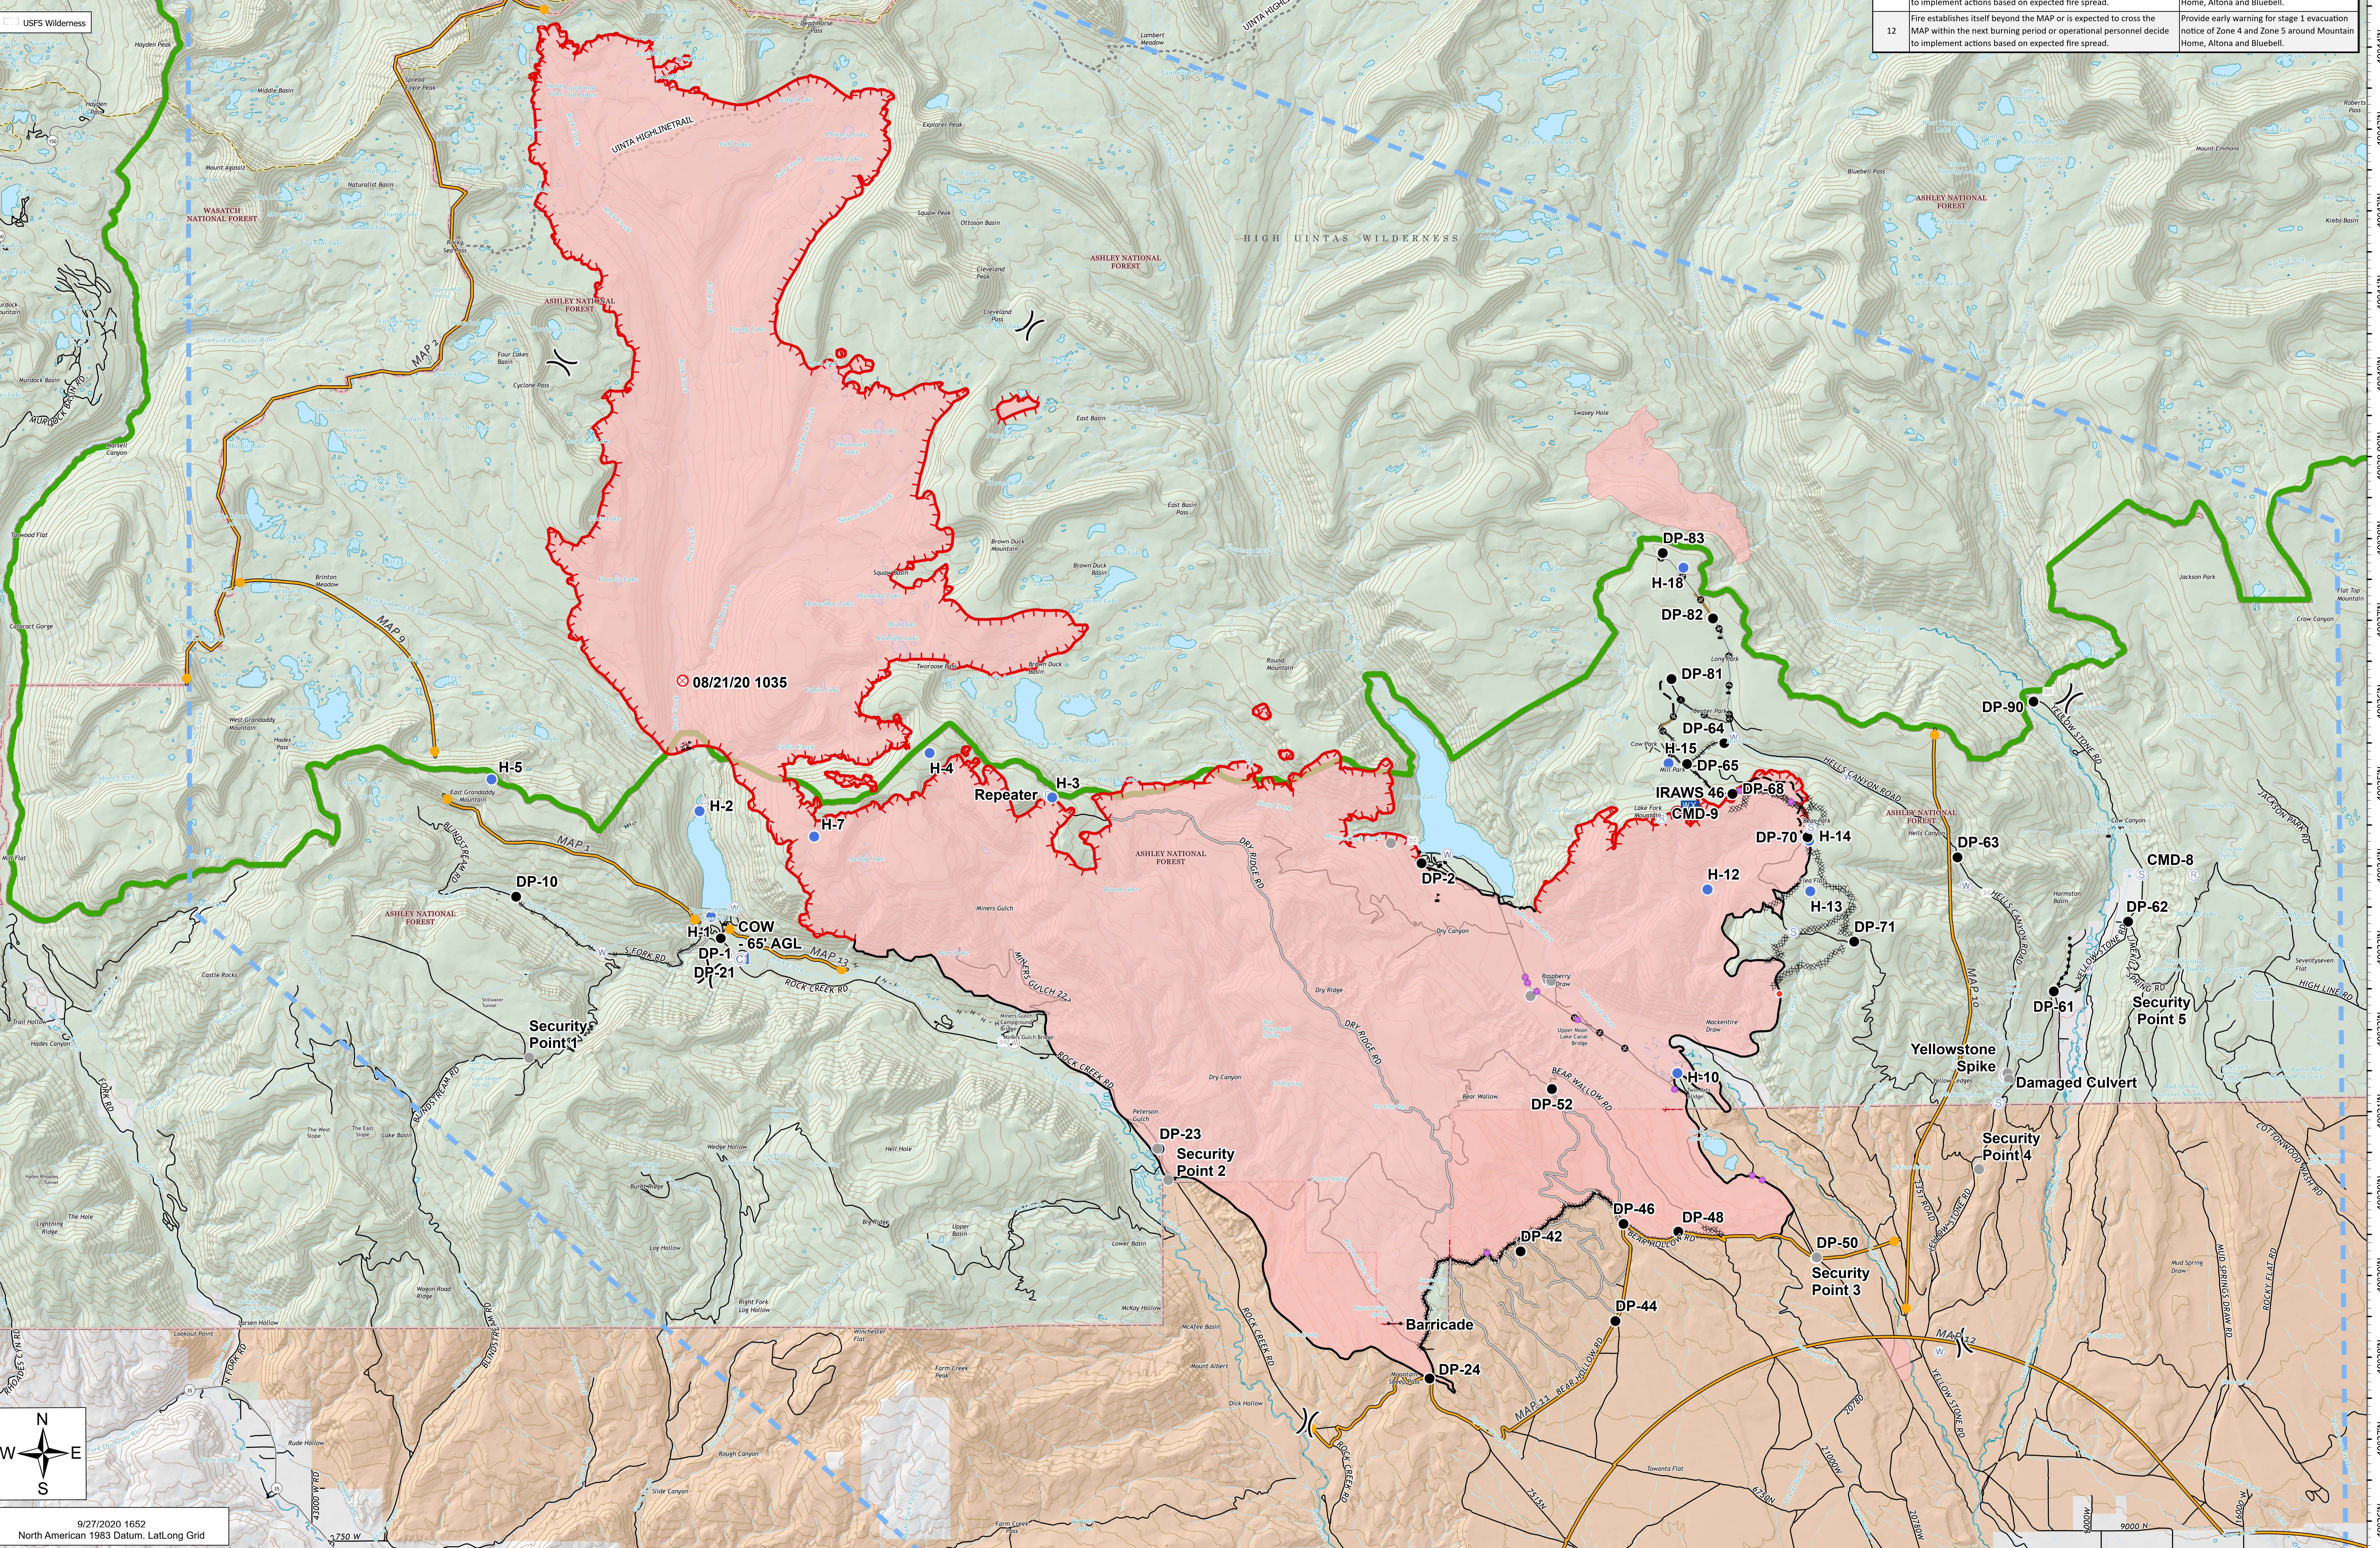

PLANNING

East Fork
UT-ASF-100340

69,244 Acres as of 09/26/2020 2300
09/27/20

Team 7

MAP	Condition	Action
1	Fire establishes itself beyond the MAP or is expected to cross the MAP within the next burning period.	Evacuations to ensure safety of the public.
2	If Fire Approaches MAP 2	Notification of the UWC NF of fire status and threat to UWC.
9	Fire establishes itself beyond the MAP or is expected to cross the MAP within the next burning period or operational personnel decide to implement actions based on expected fire spread.	Check further fire spread out of Gandaddy Lake basin and out of the wilderness to the Southeast thru Hades Pass.
10	Fire establishes itself beyond the MAP or is expected to cross the MAP within the next burning period or operational personnel decide to implement actions based on expected fire spread.	Stage 1 evacuation of Yellowstone Canyon
11	Fire establishes itself beyond the MAP or is expected to cross the MAP within the next burning period or operational personnel decide to implement actions based on expected fire spread.	Provide early warning for stage 2 evacuation notice of Zone 4 and Zone 5 around Mountain Home, Altona and Bluebell.
12	Fire establishes itself beyond the MAP or is expected to cross the MAP within the next burning period or operational personnel decide to implement actions based on expected fire spread.	Provide early warning for stage 1 evacuation notice of Zone 4 and Zone 5 around Mountain Home, Altona and Bluebell.

9/27/2020 1652
North American 1983 Datum, LatLong Grid

0 1000 2000 3000 N
0 1000 2000 3000 W