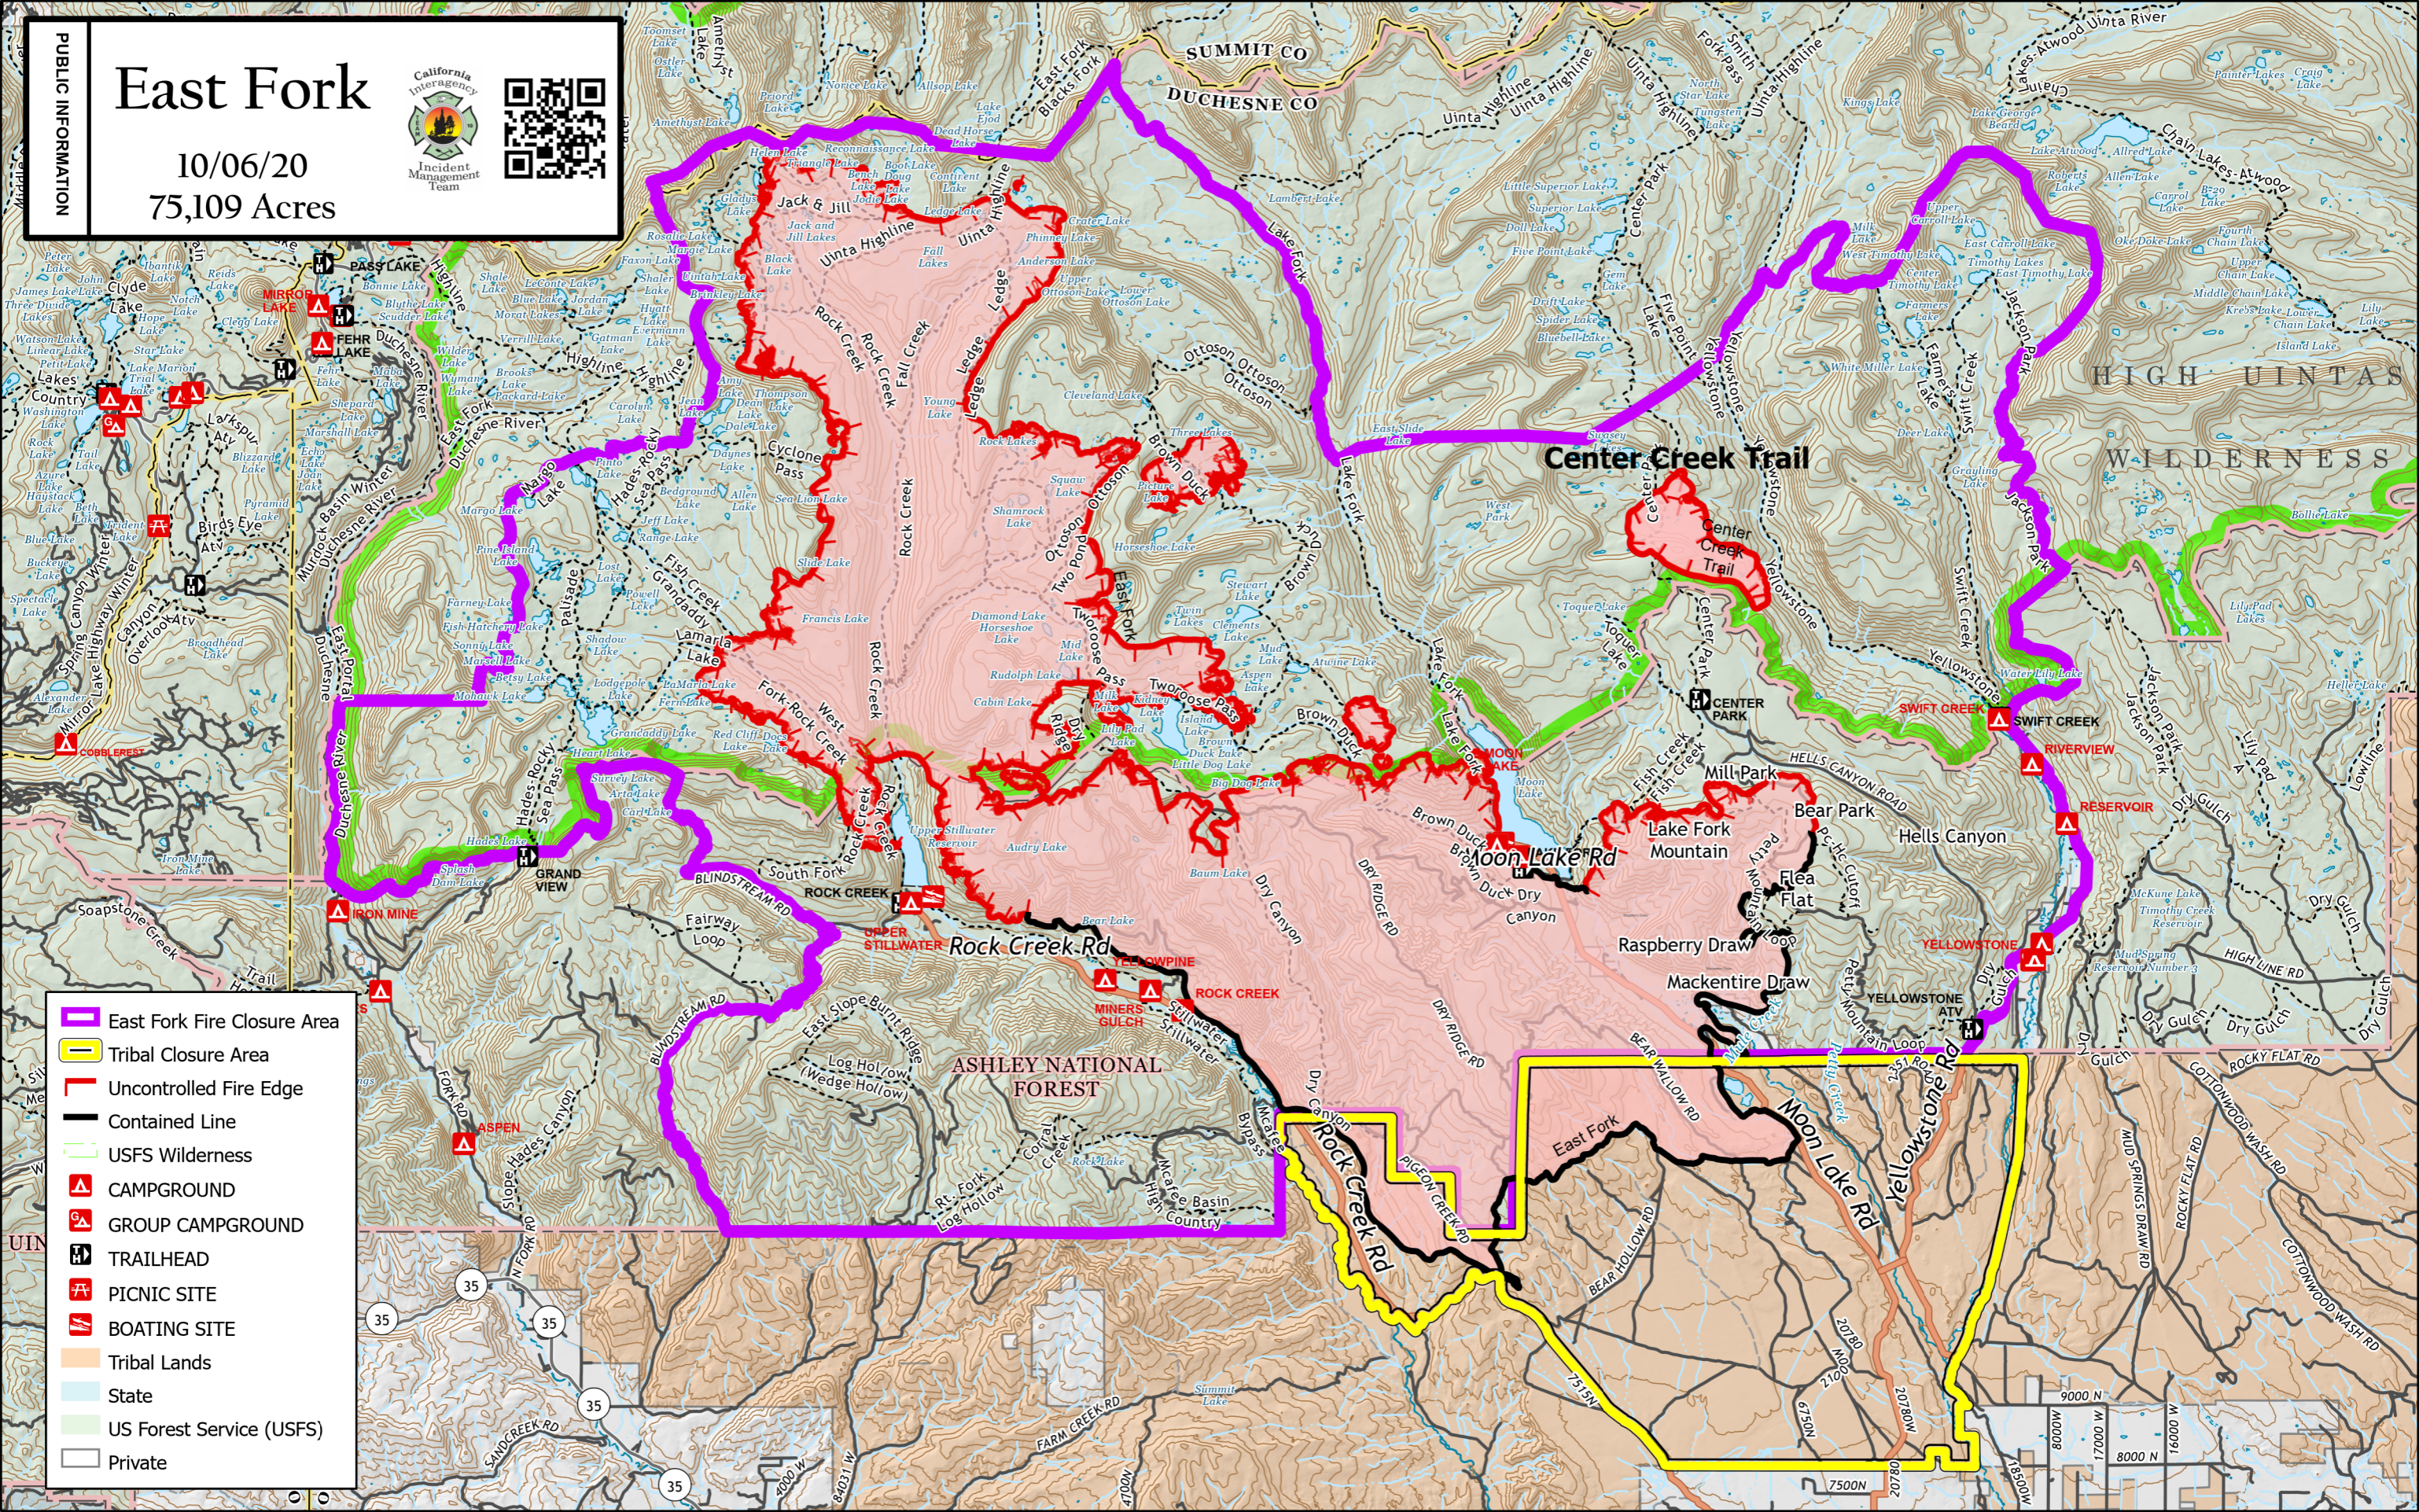

East Fork

10/06/20
75,109 Acres

-  East Fork Fire Closure Area
-  Tribal Closure Area
-  Uncontrolled Fire Edge
-  Contained Line
-  USFS Wilderness
-  CAMPGROUND
-  GROUP CAMPGROUND
-  TRAILHEAD
-  PICNIC SITE
-  BOATING SITE
-  Tribal Lands
-  State
-  US Forest Service (USFS)
-  Private