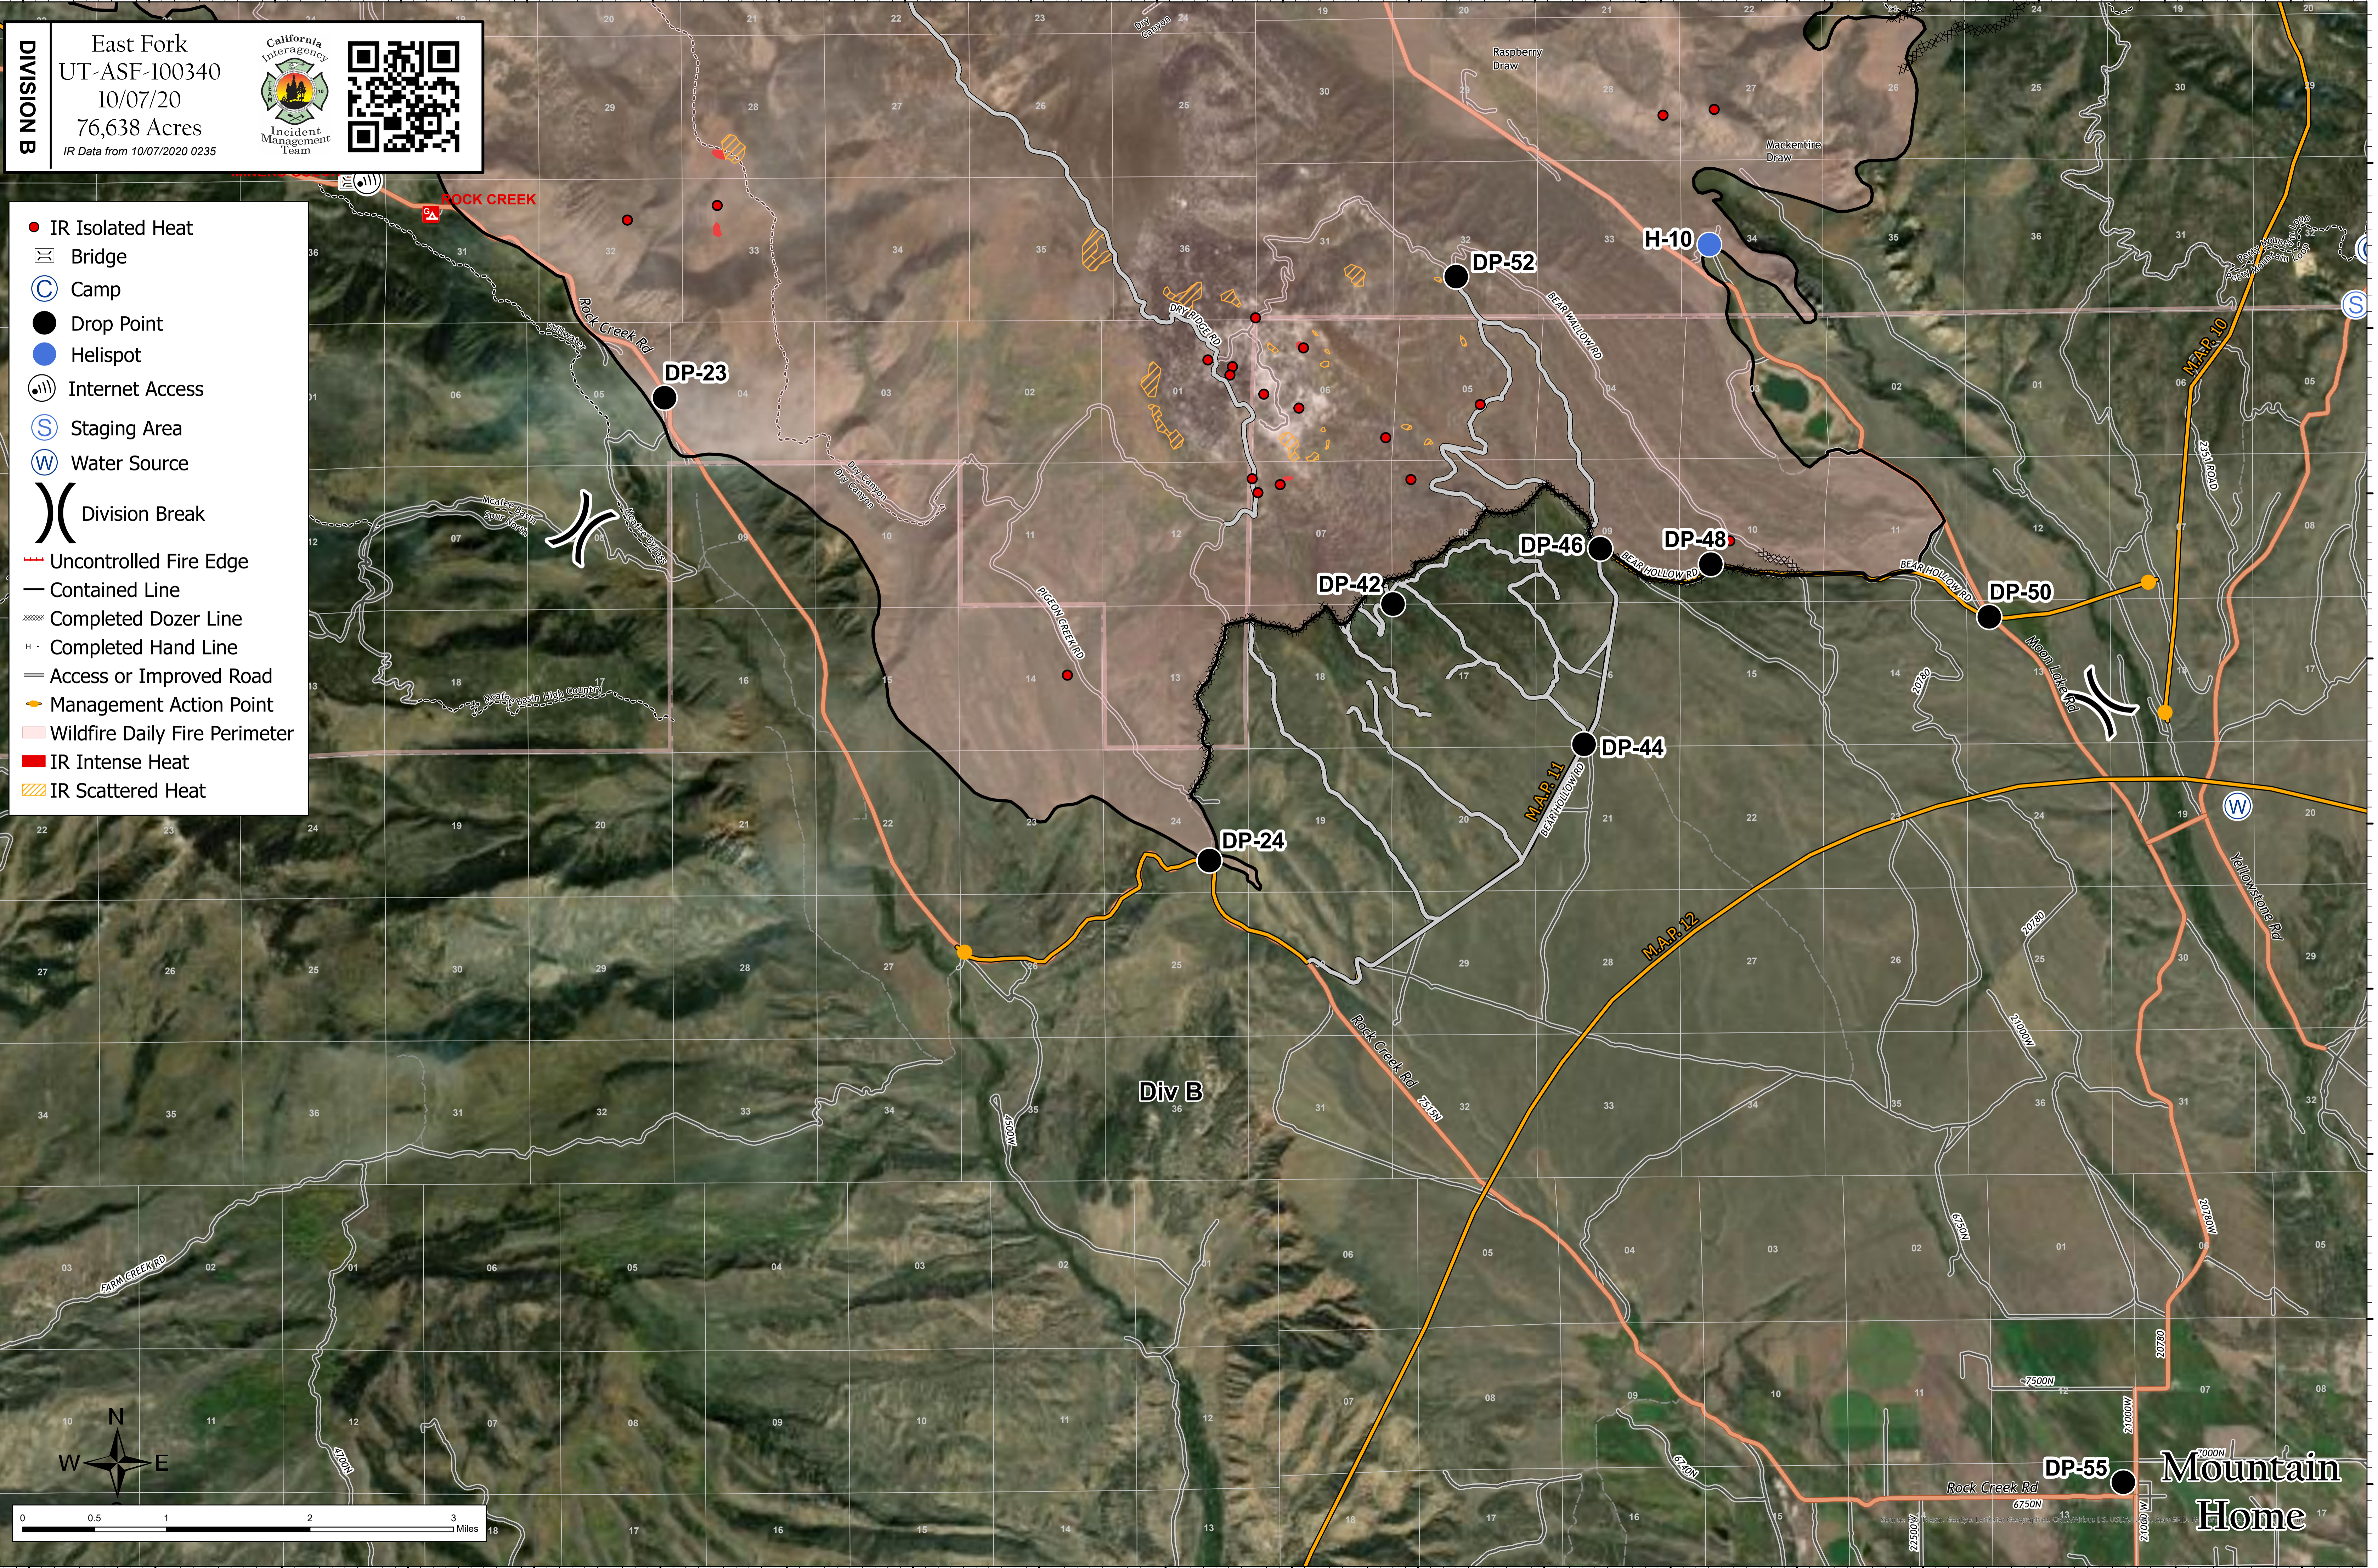

DIVISION B

East Fork
 UT-ASF-100340
 10/07/20
 76,638 Acres
 IR Data from 10/07/2020 0235

- IR Isolated Heat
- Bridge
- Camp
- Drop Point
- Helispot
- Internet Access
- Staging Area
- Water Source
- Division Break
- Uncontrolled Fire Edge
- Contained Line
- Completed Dozer Line
- Completed Hand Line
- Access or Improved Road
- Management Action Point
- Wildfire Daily Fire Perimeter
- IR Intense Heat
- IR Scattered Heat

Mountain Home

Rock Creek Rd
 6750N