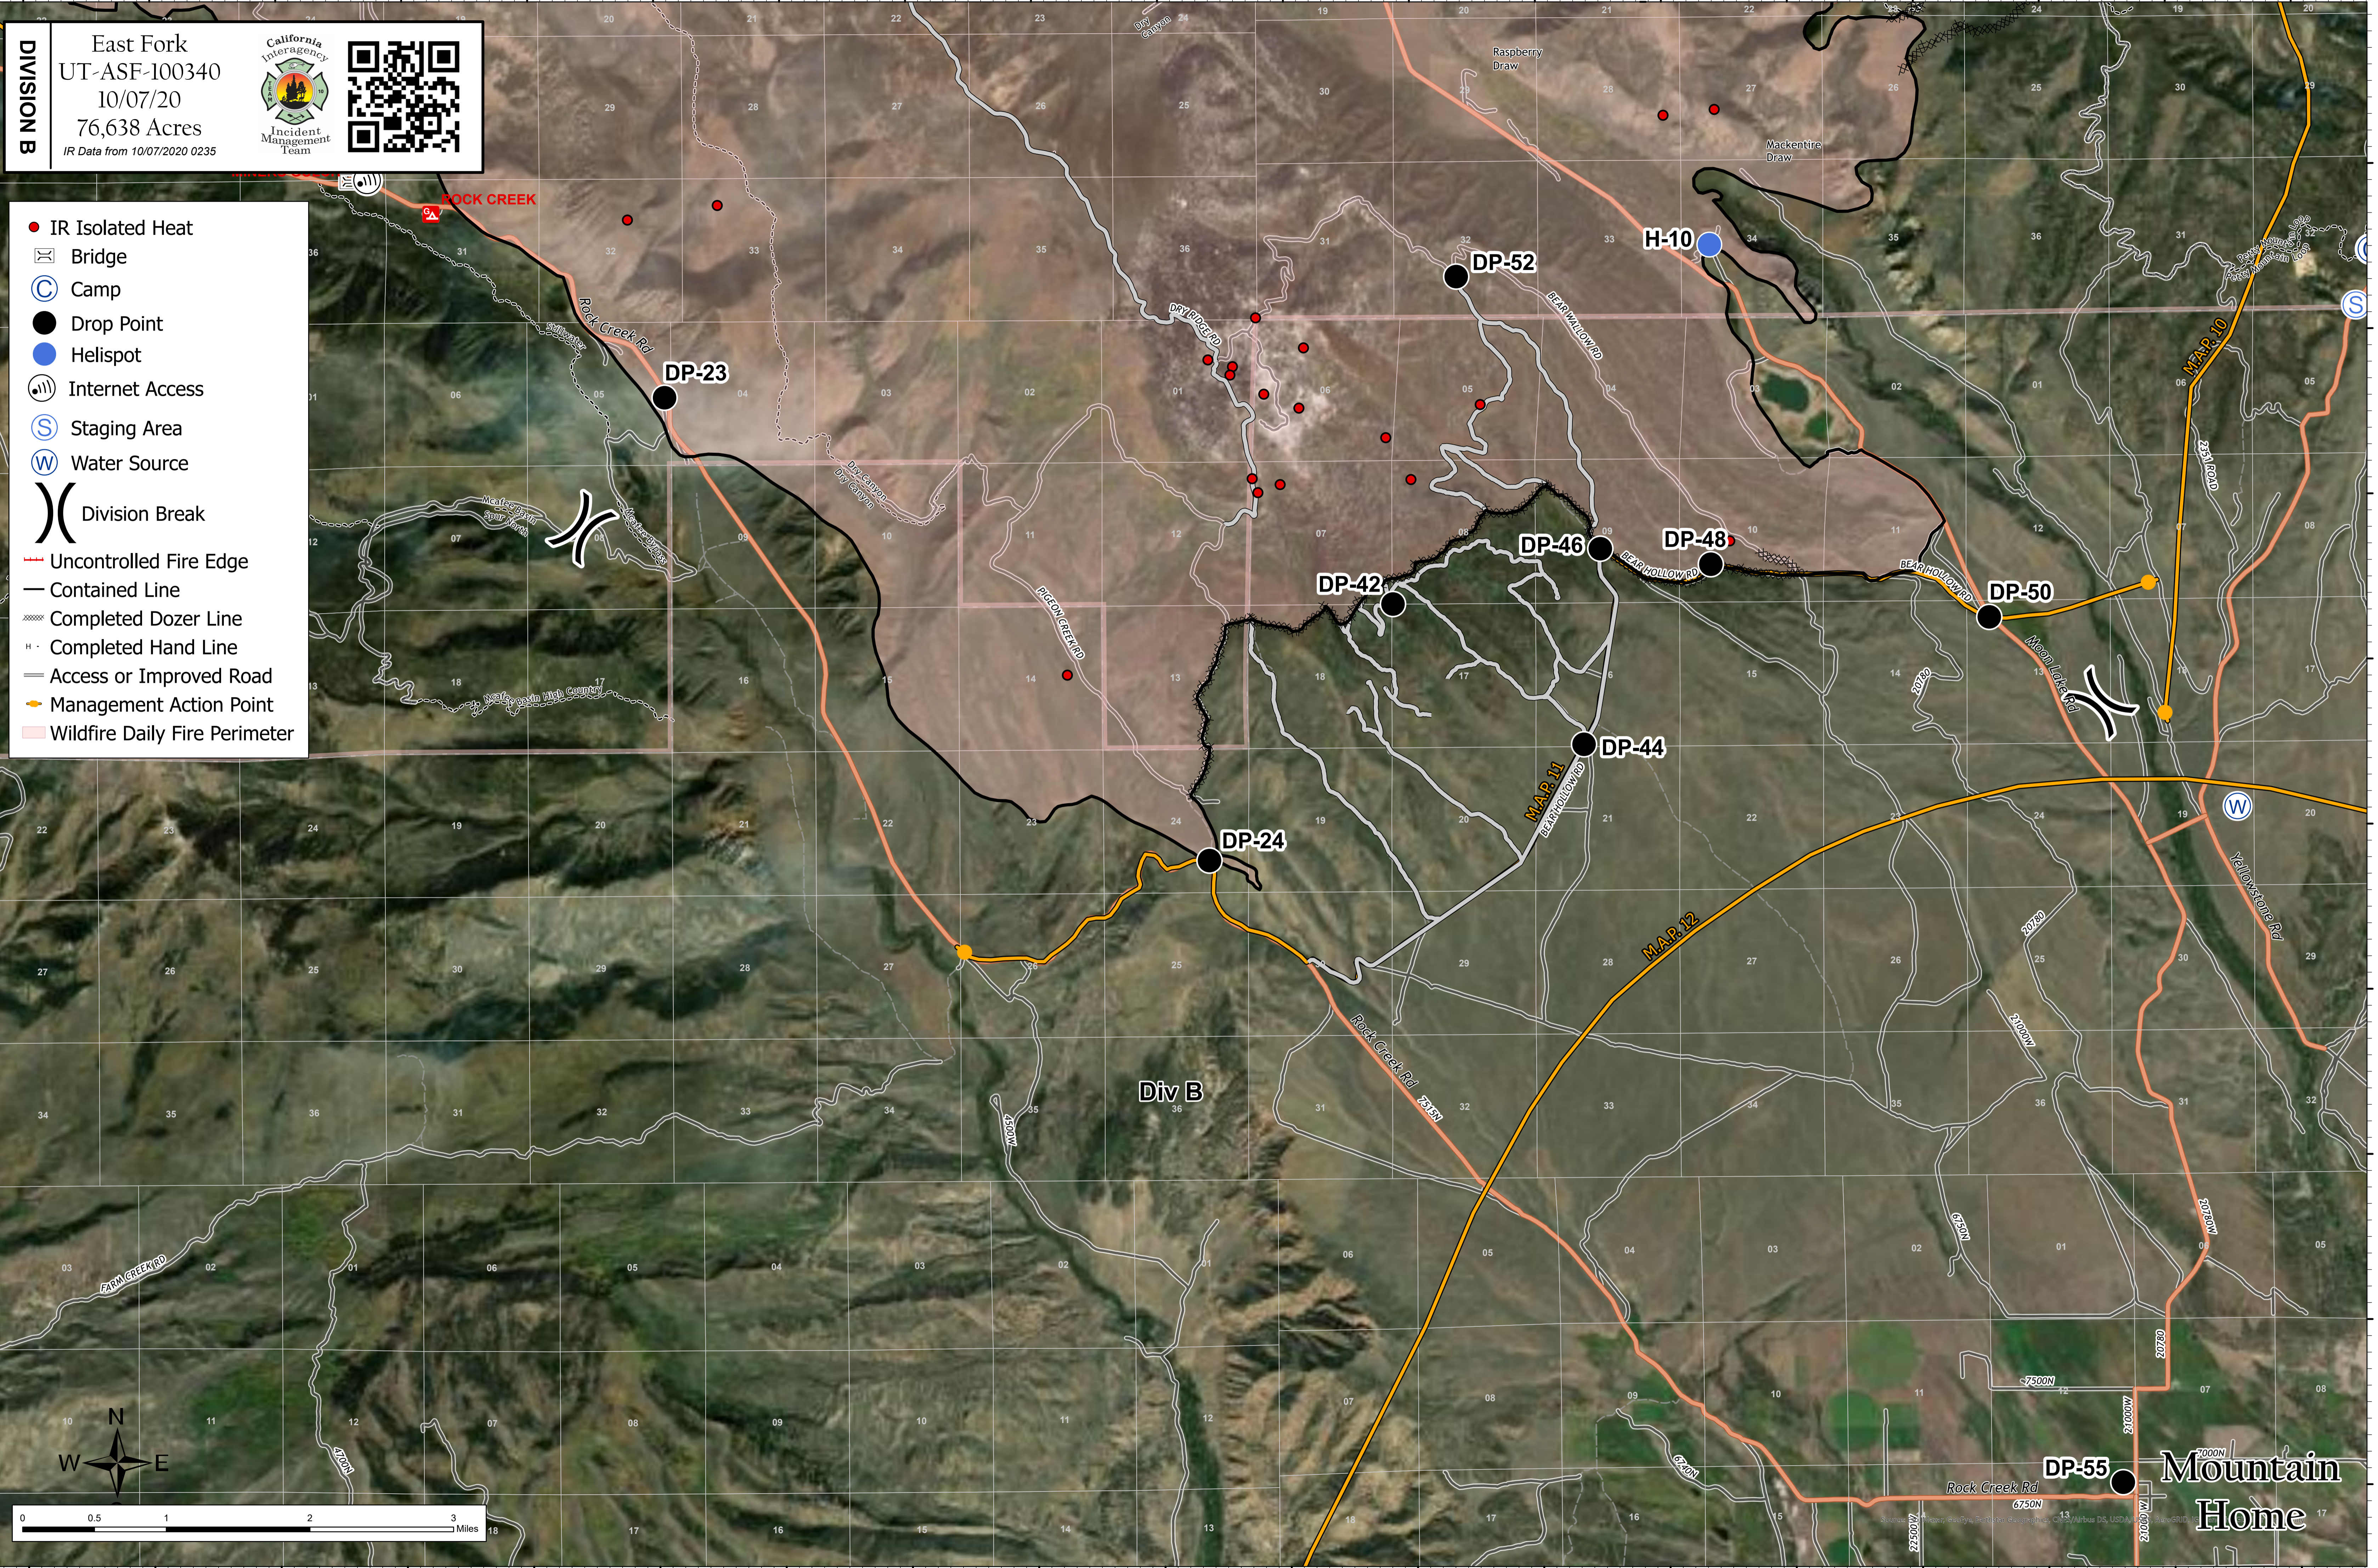

DIVISION B

East Fork
 UT-ASF-100340
 10/07/20
 76,638 Acres
 IR Data from 10/07/2020 0235

- IR Isolated Heat
-  Bridge
-  Camp
-  Drop Point
-  Helispot
-  Internet Access
-  Staging Area
-  Water Source
-  Division Break
-  Uncontrolled Fire Edge
-  Contained Line
-  Completed Dozer Line
-  Completed Hand Line
-  Access or Improved Road
-  Management Action Point
-  Wildfire Daily Fire Perimeter

Mountain Home

Rock Creek Rd
 6750N