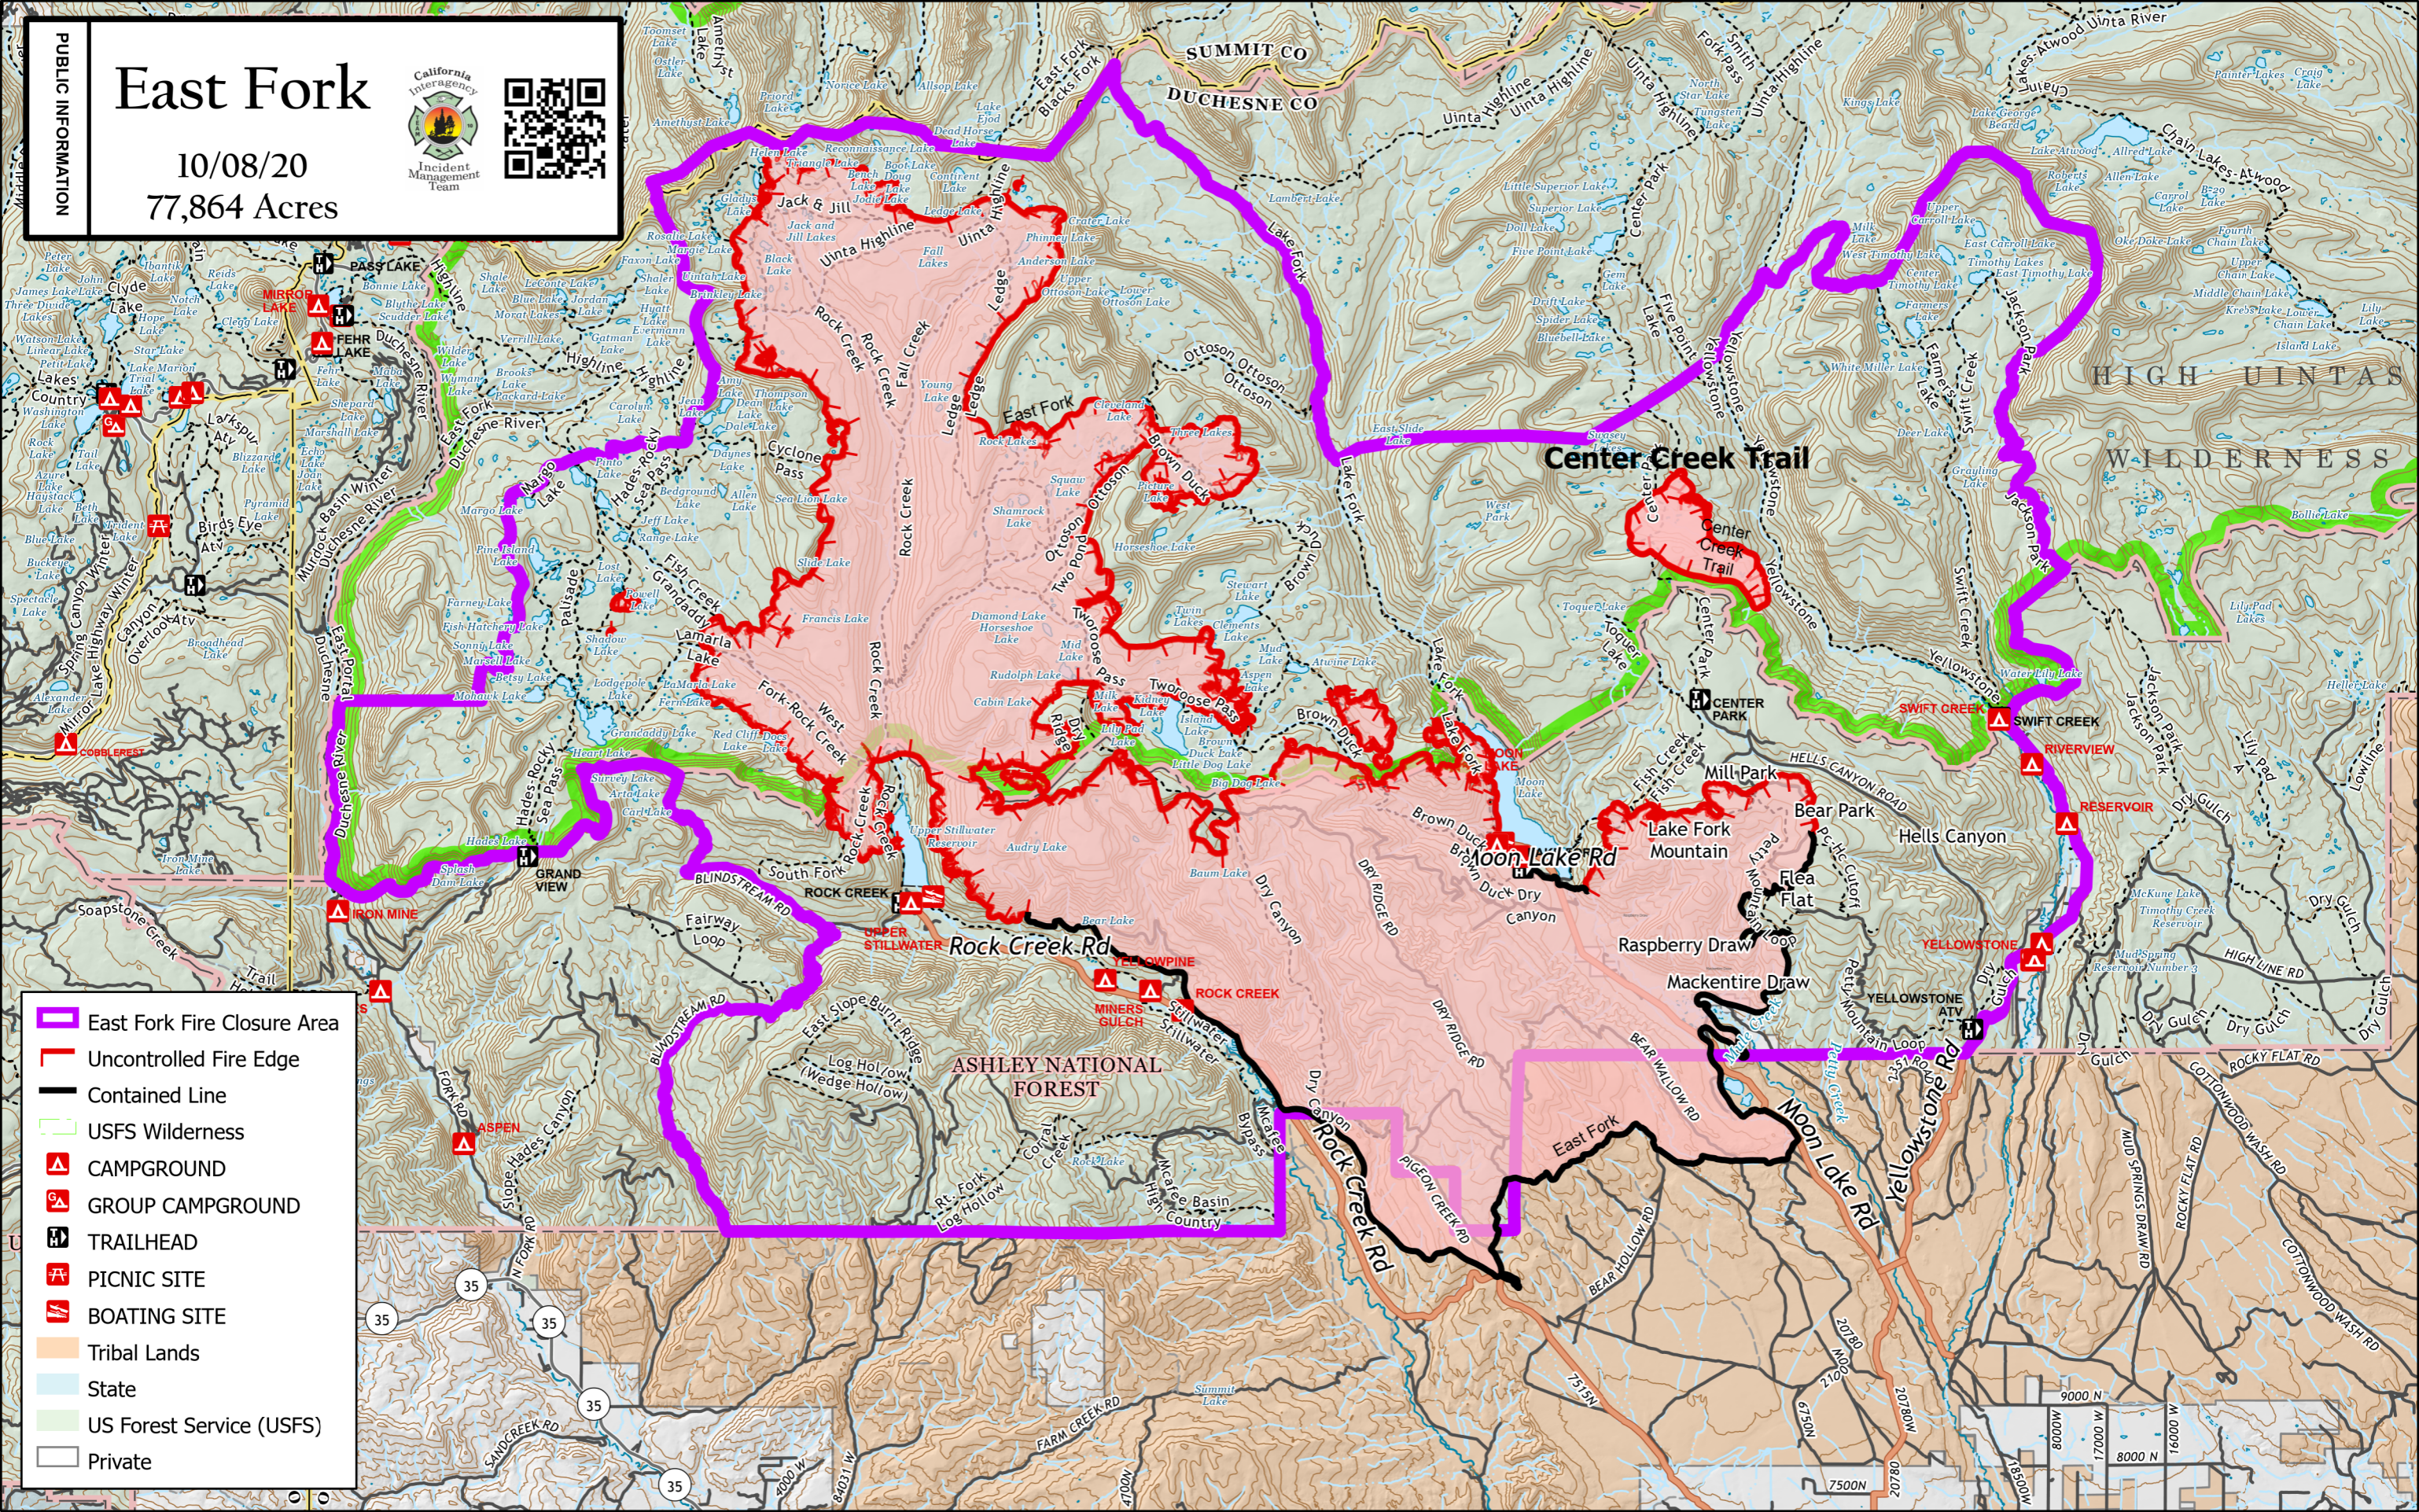

East Fork

10/08/20
77,864 Acres

- East Fork Fire Closure Area
- Uncontrolled Fire Edge
- Contained Line
- USFS Wilderness
- CAMPGROUND
- GROUP CAMPGROUND
- TRAILHEAD
- PICNIC SITE
- BOATING SITE
- Tribal Lands
- State
- US Forest Service (USFS)
- Private