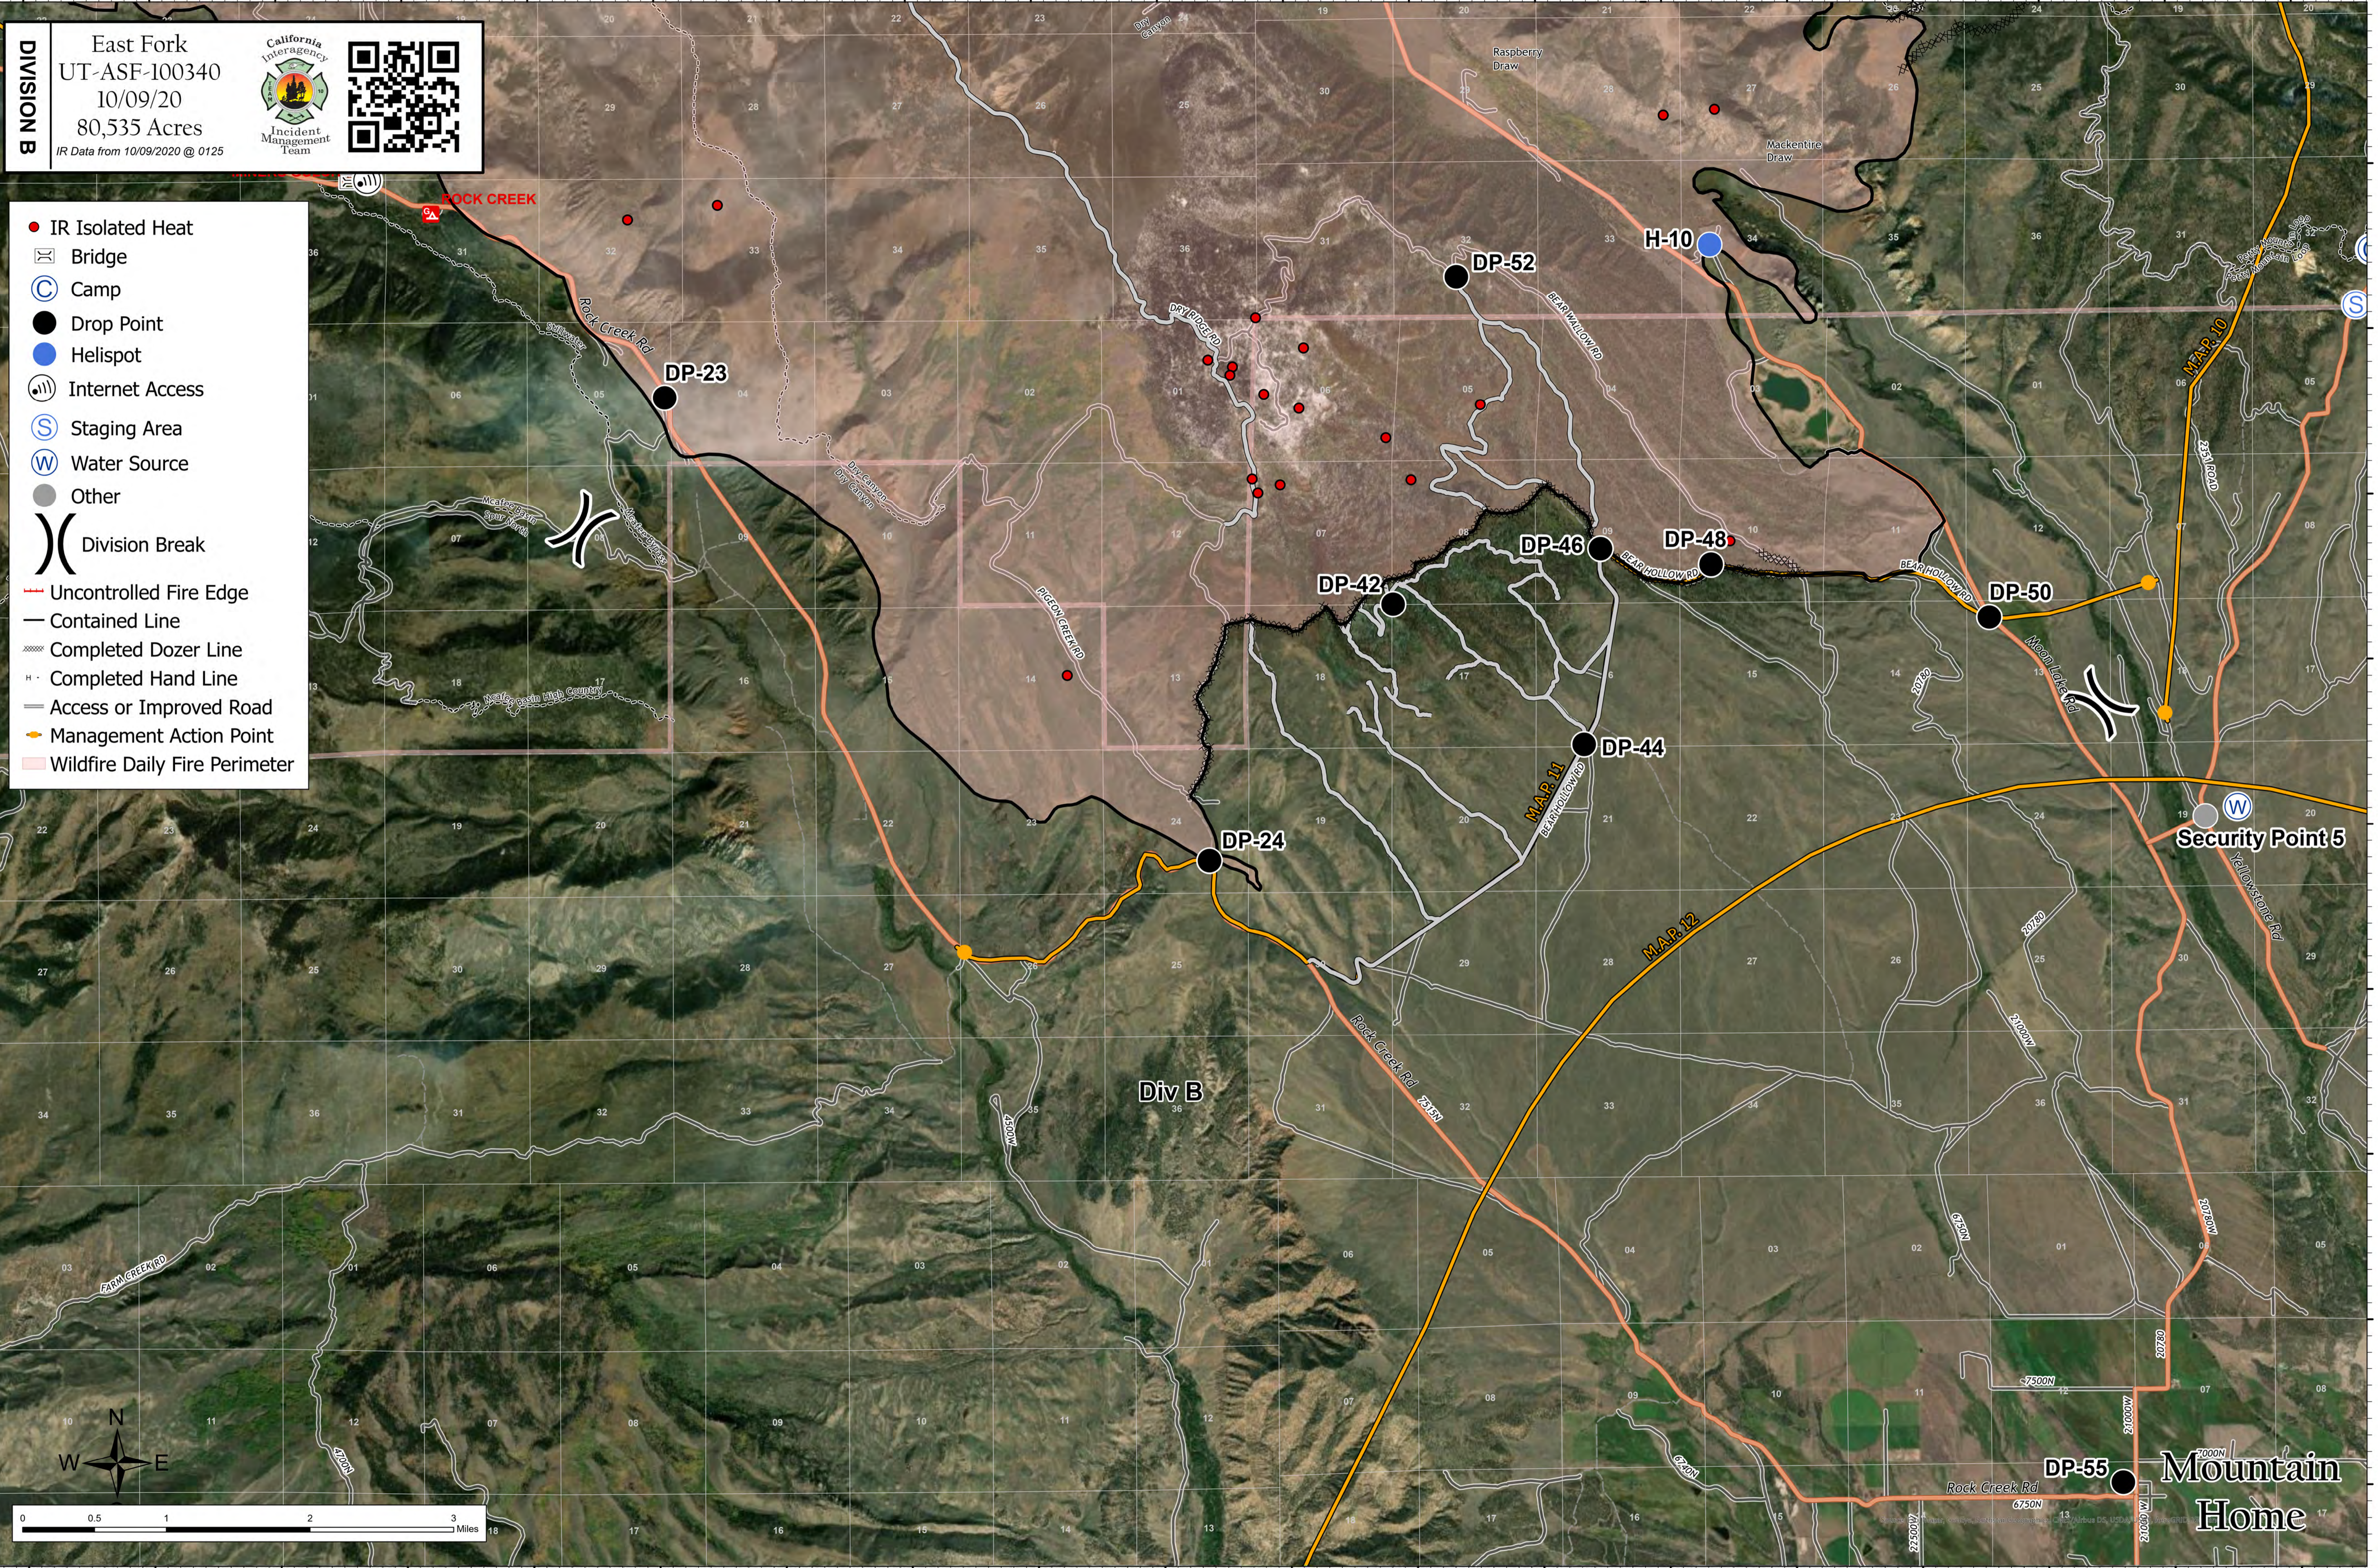

DIVISION B

East Fork
 UT-ASF-100340
 10/09/20
 80,535 Acres
 IR Data from 10/09/2020 @ 0125

- IR Isolated Heat
-  Bridge
-  Camp
-  Drop Point
-  Helispot
-  Internet Access
-  Staging Area
-  Water Source
-  Other
-  Division Break
-  Uncontrolled Fire Edge
-  Contained Line
-  Completed Dozer Line
-  Completed Hand Line
-  Access or Improved Road
-  Management Action Point
-  Wildfire Daily Fire Perimeter

Mountain Home

Rock Creek Rd
 6750N