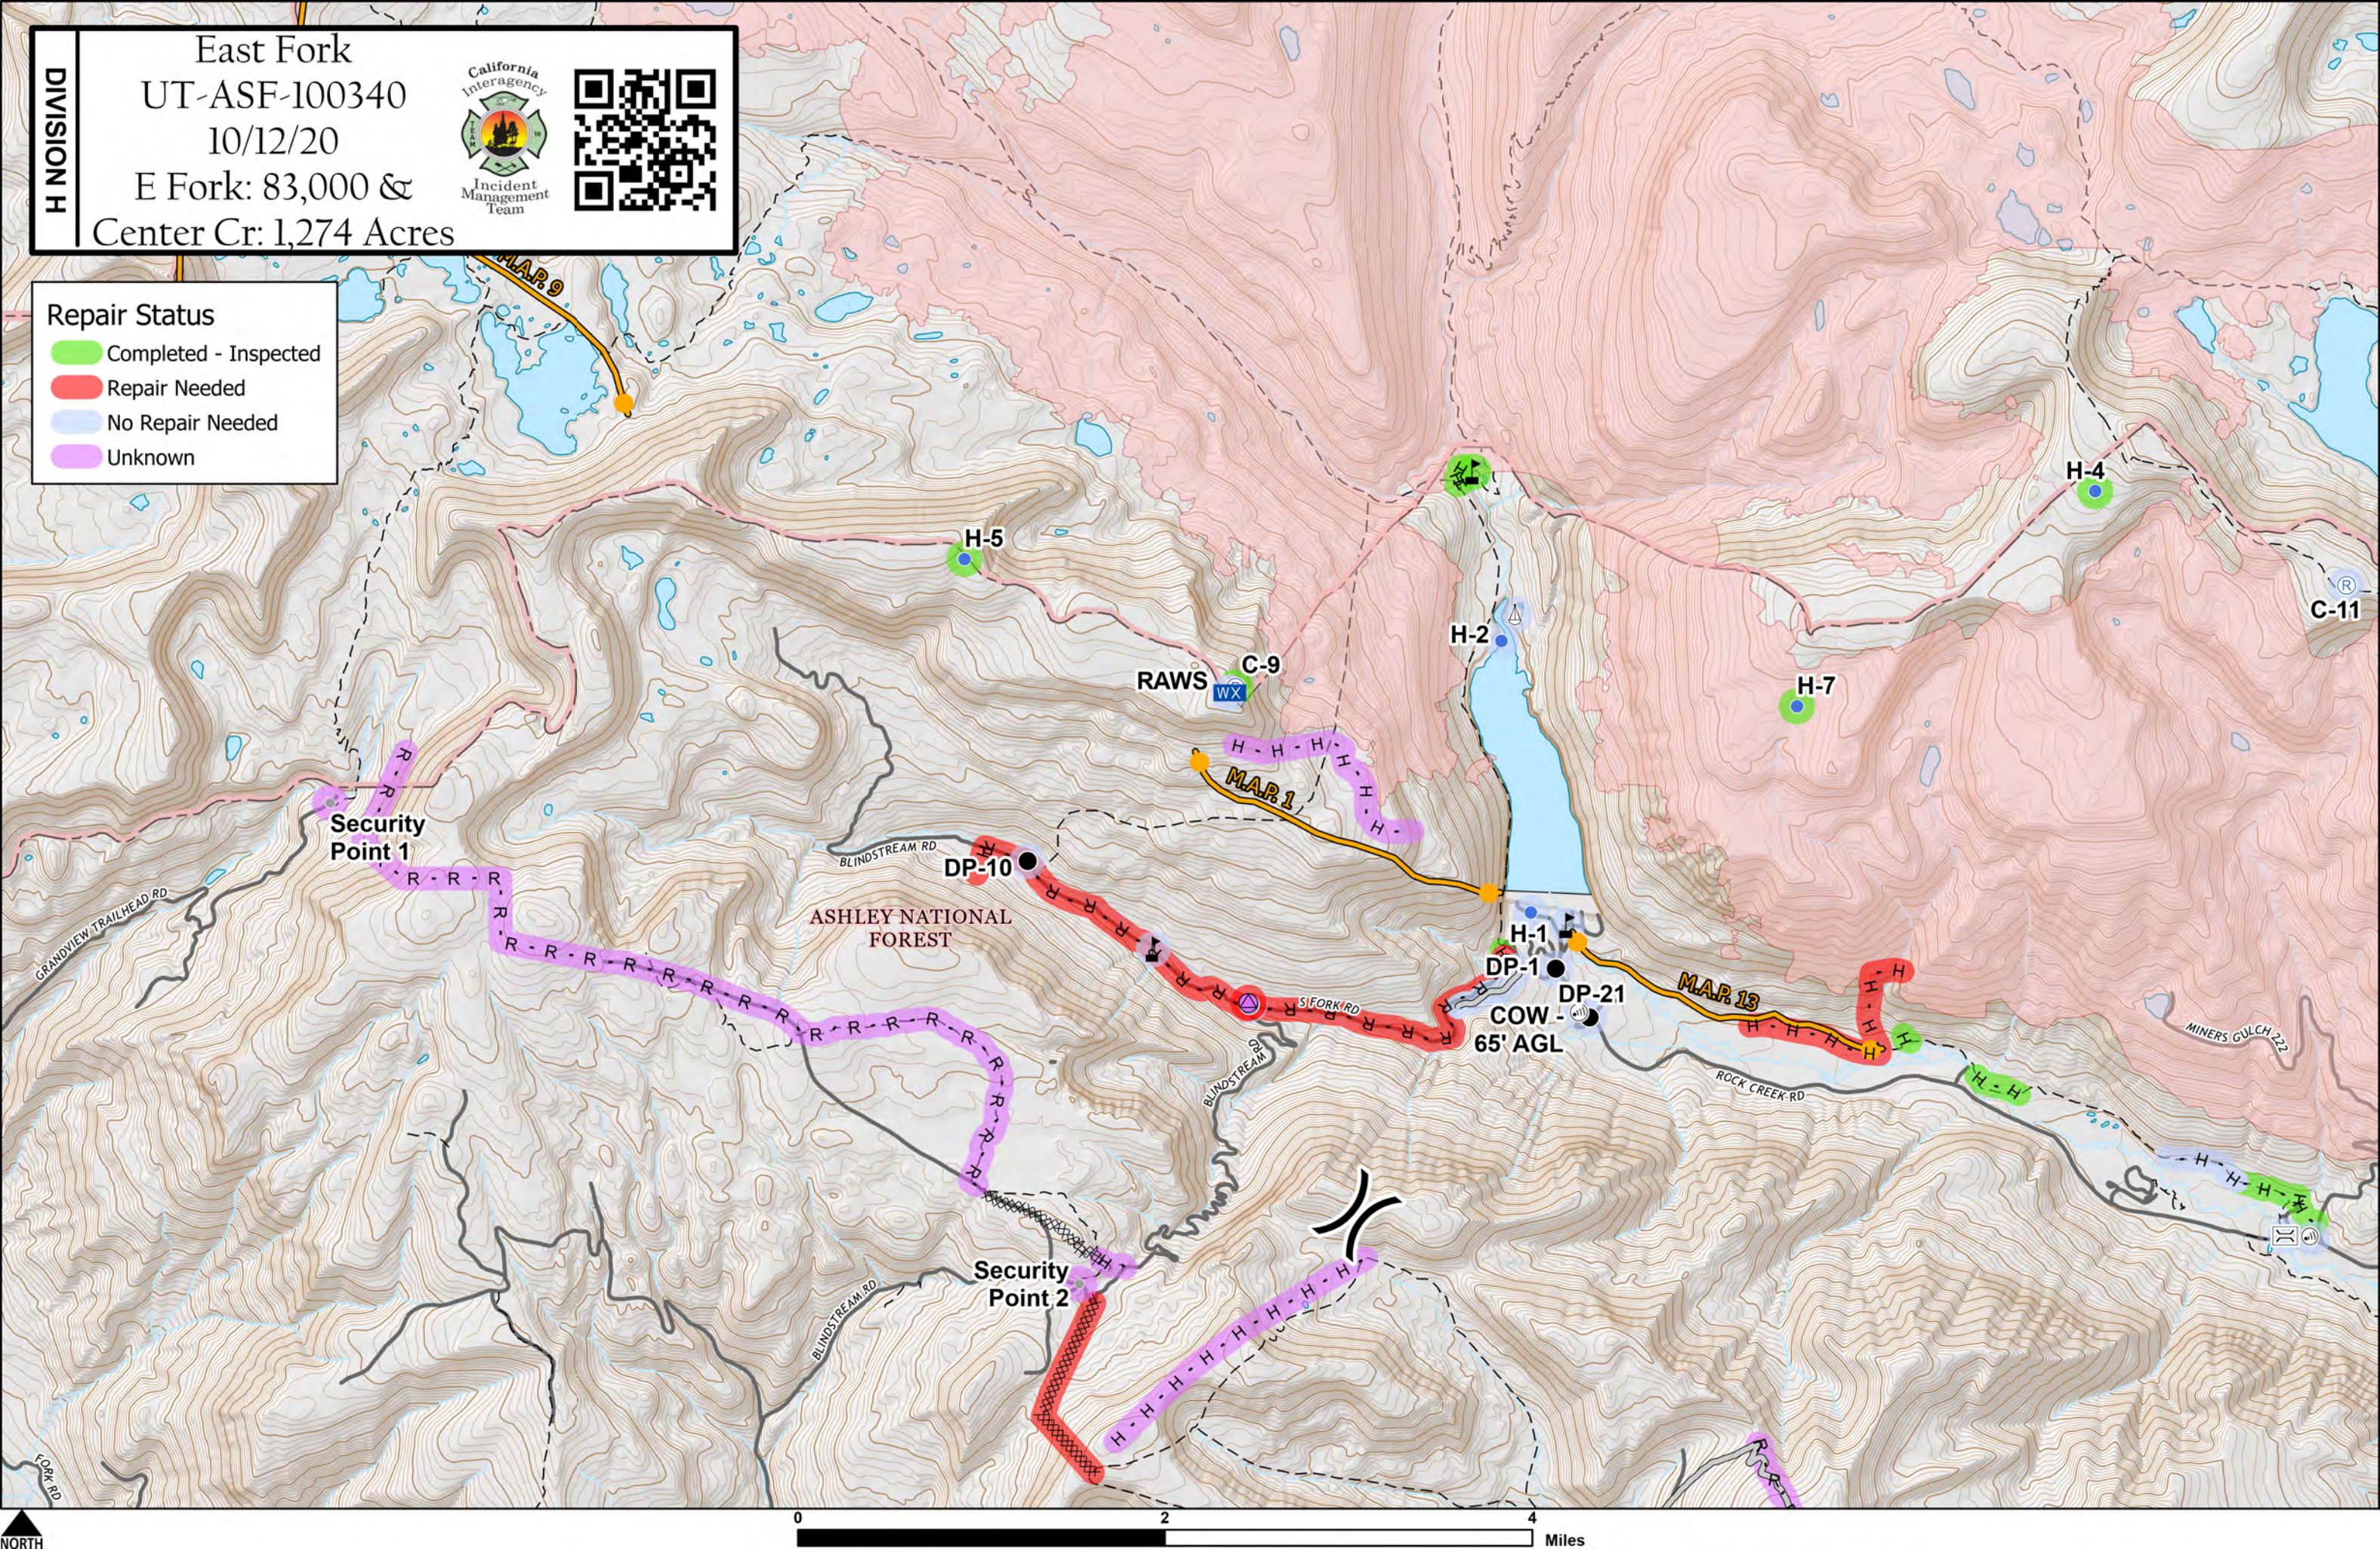

DIVISION H

East Fork
 UT-ASF-100340
 10/12/20
 E Fork: 83,000 &
 Center Cr: 1,274 Acres

Repair Status

- Completed - Inspected
- Repair Needed
- No Repair Needed
- Unknown

NORTH