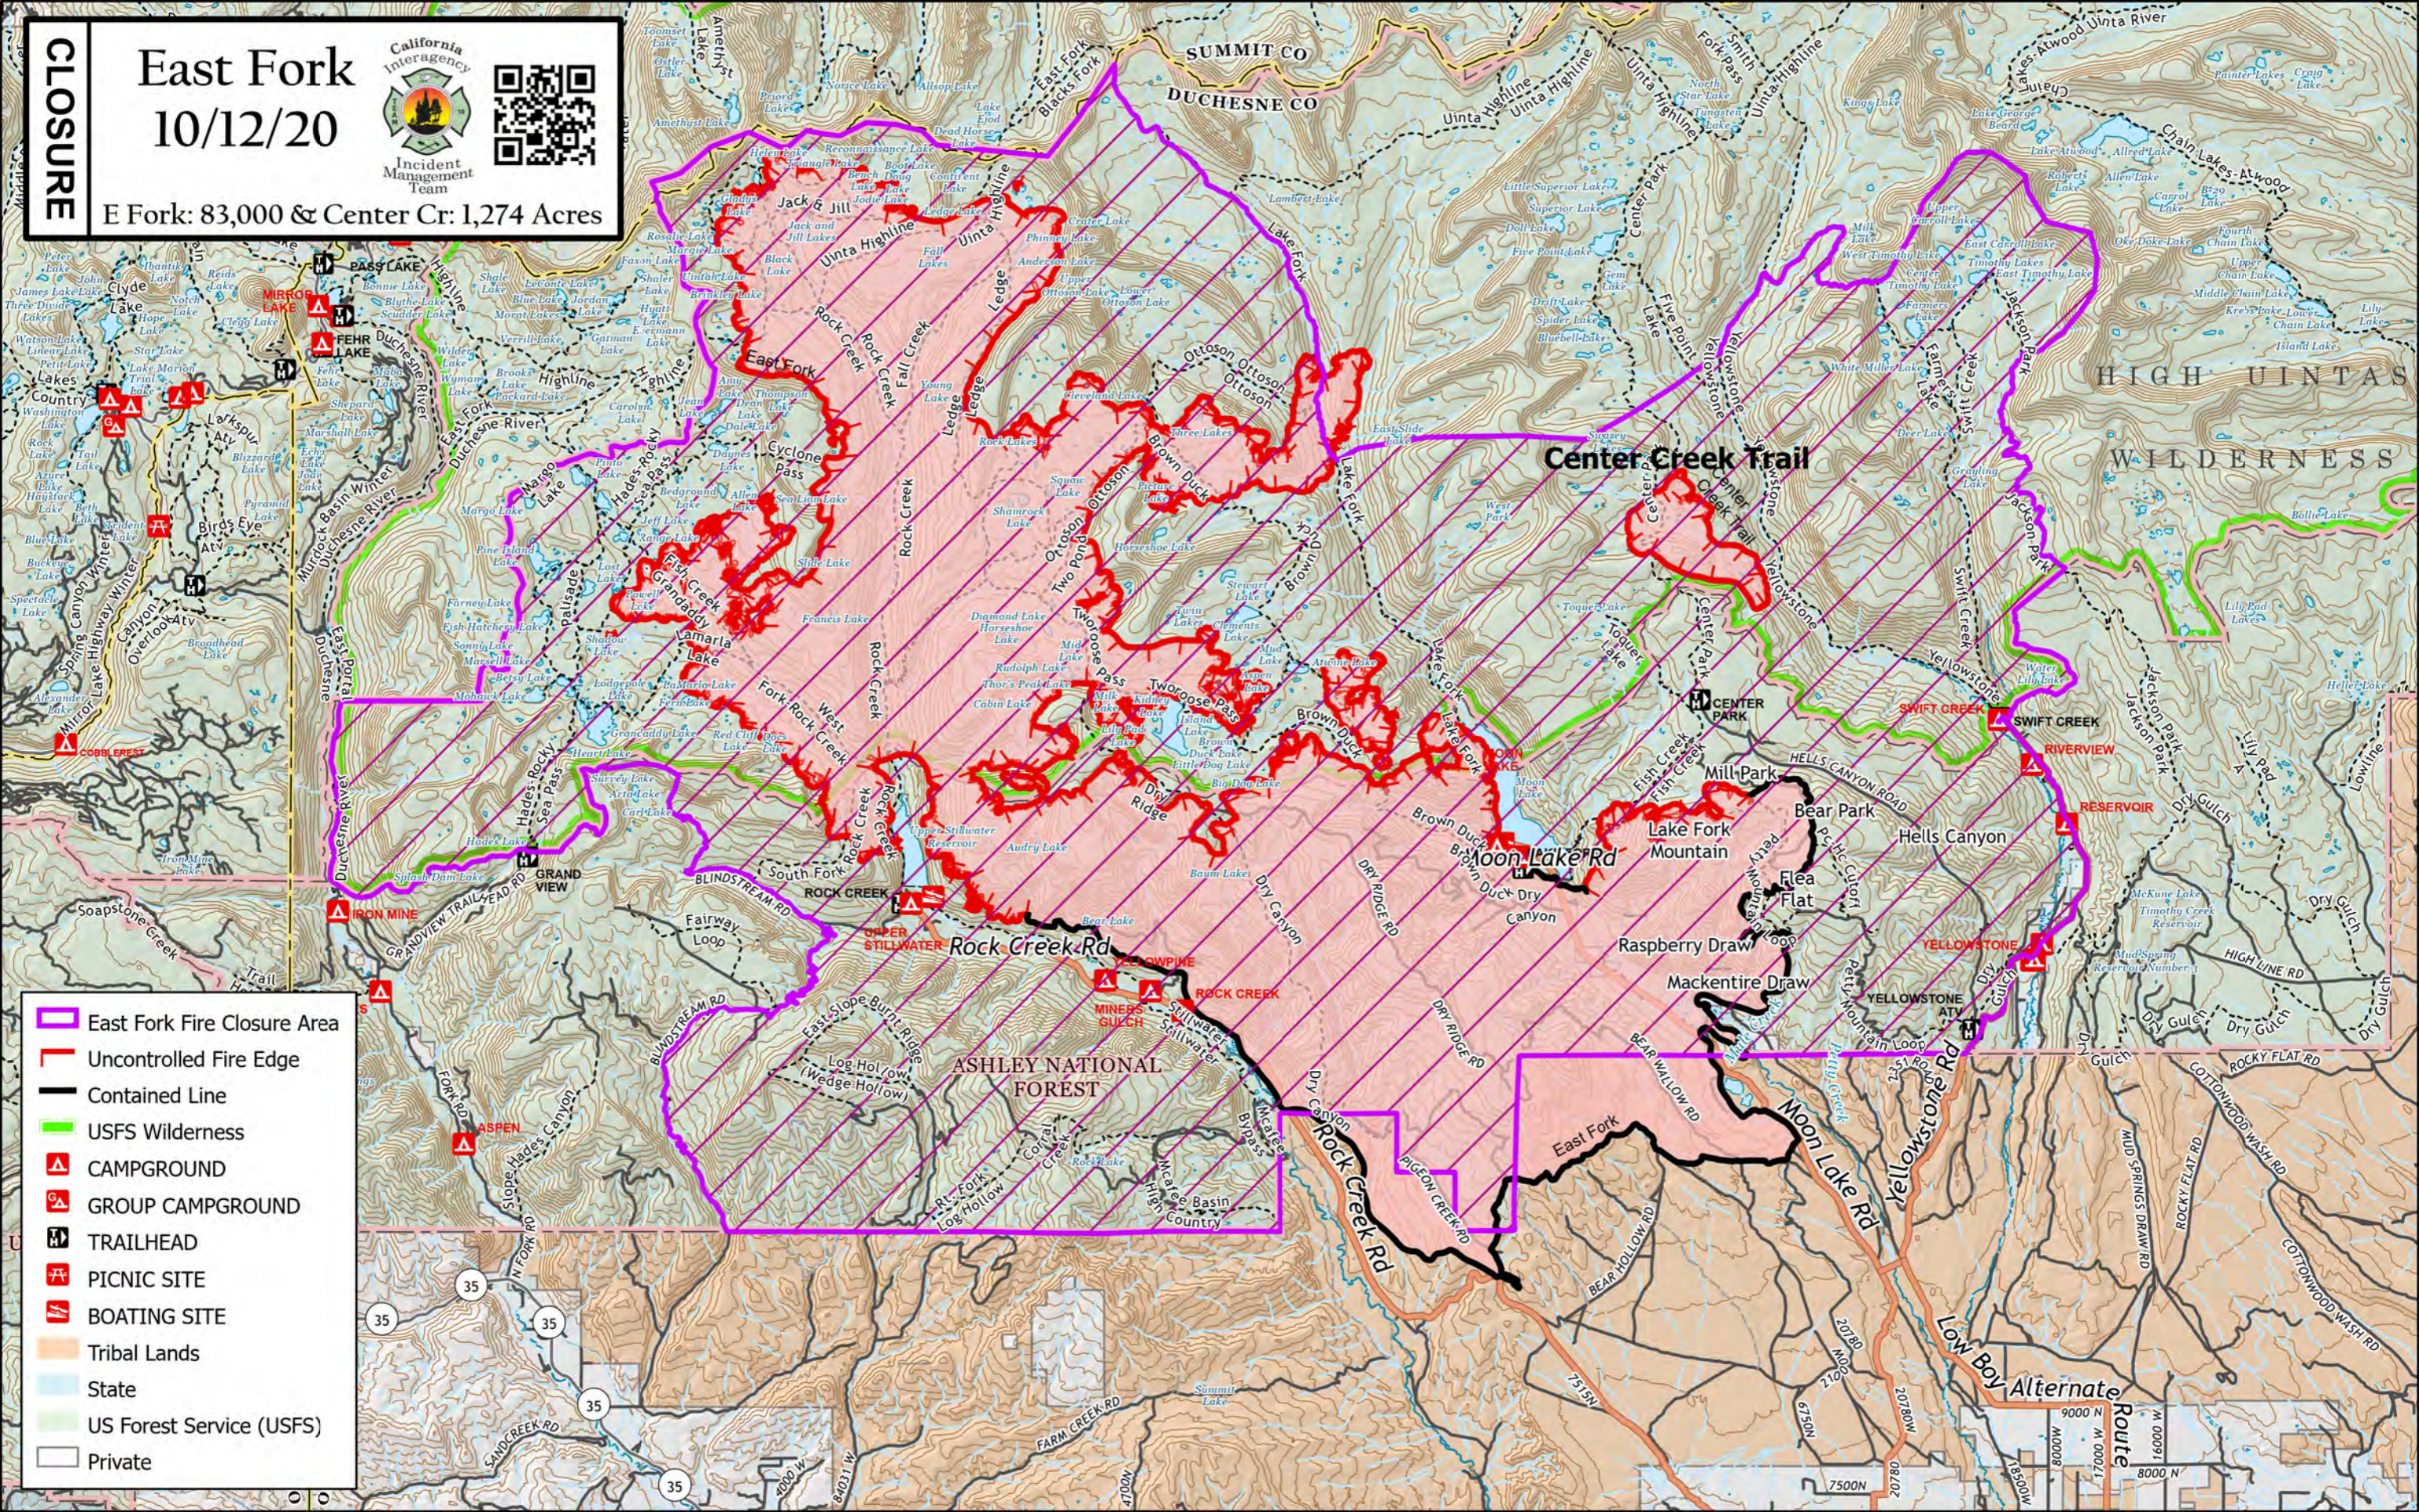

CLOSURE

East Fork 10/12/20

E Fork: 83,000 & Center Cr: 1,274 Acres

- East Fork Fire Closure Area
- Uncontrolled Fire Edge
- Contained Line
- USFS Wilderness
- CAMPGROUND
- GROUP CAMPGROUND
- TRAILHEAD
- PICNIC SITE
- BOATING SITE
- Tribal Lands
- State
- US Forest Service (USFS)
- Private